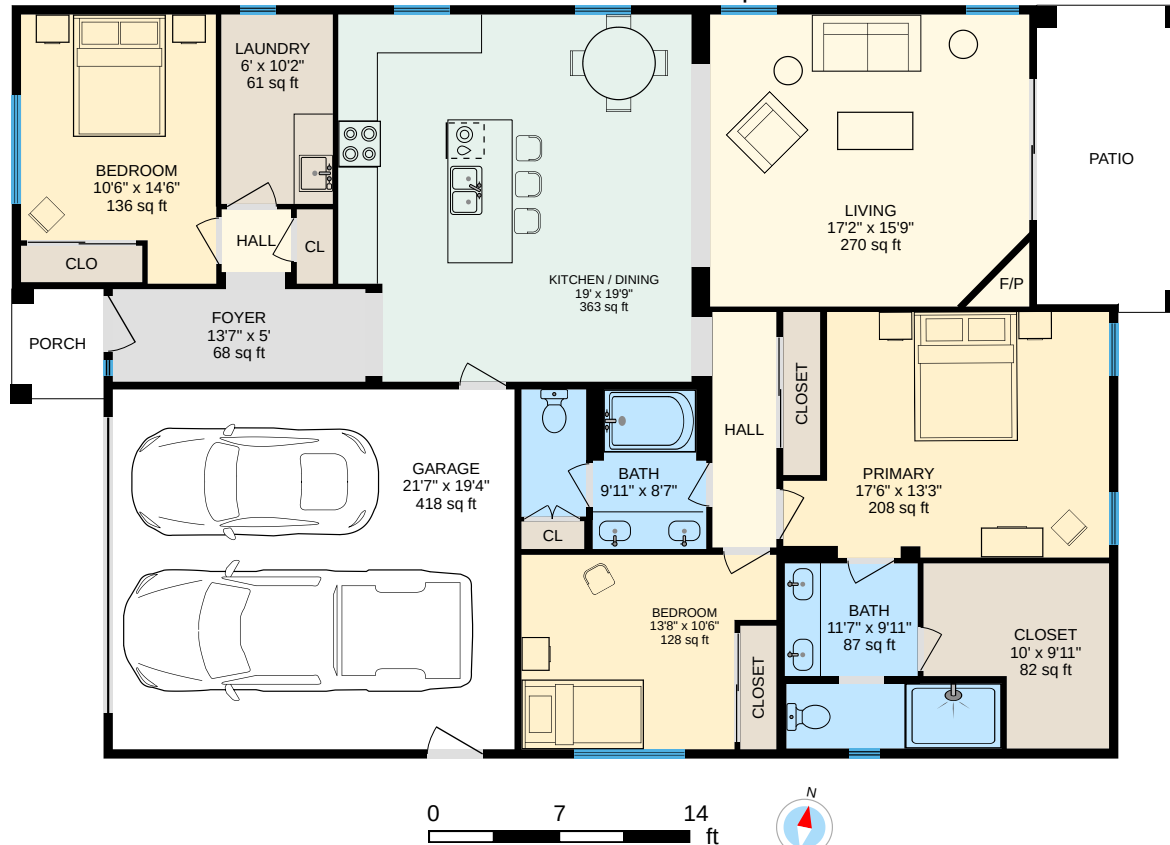

Sherry Kupper / Jim Kupper - REALTORS®

Century 21 Select Real Estate, Inc

209-614-3547

Sherry.Kupper@C21SelectGroup.com

Main Floor

Finished Area 1779.16 sq ft

6528 Cervi Rd, Riverbank, CA

For illustrative purposes only. All reported dimensions, property sizes and floor areas are approximate and subject to independent verification. To the extent permitted by law, no warranty is made as to accuracy or completeness, and no liability will be accepted for any errors or omissions.