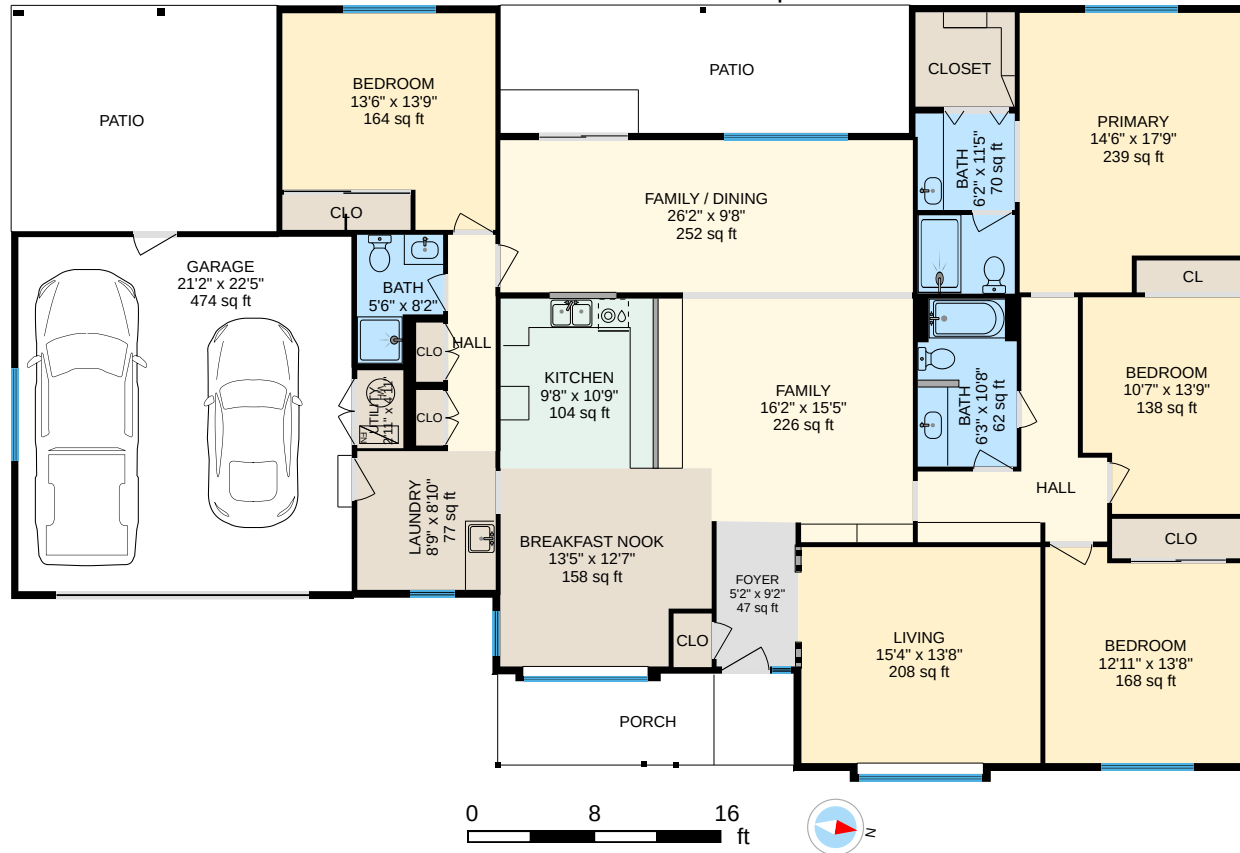

Main Floor
Finished Area 2435.96 sq ft

5907 Crow Rd, Oakdale, CA

For illustrative purposes only. All reported dimensions, property sizes and floor areas are approximate and subject to independent verification. To the extent permitted by law, no warranty is made as to accuracy or completeness, and no liability will be accepted for any errors or omissions.