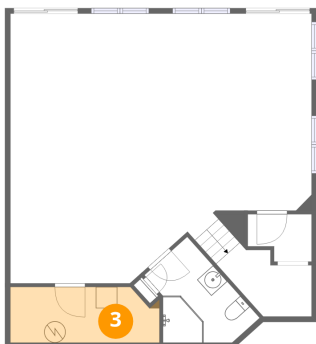

171 Marvin Gardens Drive, North Shore, Moneta, Franklin County, Virginia, United States, 24121

**1** Floor 1 - Bath

---

Dimensions: 8'3" x 10'2"  
Area: 84 sq. ft  
Counted as living area: Yes

Heated: Yes  
Finished: Yes  
Enclosed: Yes  
Contiguous: Yes  
Permitted: Yes  
Wet space: Yes  
Addition: No  
Conversion: No

**2** Floor 1 - Recreation Room

---

Dimensions: 28'3" x 25'3"  
Area: 712 sq. ft  
Counted as living area: Yes

Heated: Yes  
Finished: Yes  
Enclosed: Yes  
Contiguous: Yes  
Permitted: Yes  
Wet space: No  
Addition: No  
Conversion: No

171 Marvin Gardens Drive, North Shore, Moneta, Franklin County, Virginia, United States, 24121

**3** Floor 1 - Utility

Dimensions: 14'0" x 5'2"  
Area: 72 sq. ft  
Counted as living area: No

Heated: Yes  
Finished: No  
Enclosed: Yes  
Contiguous: Yes  
Permitted: Yes  
Wet space: No  
Addition: No  
Conversion: No