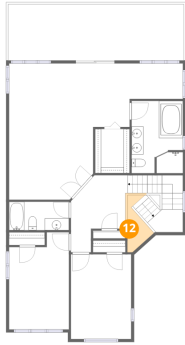

11 Floor 2 - Dining Area

Dimensions: 19'10" x 9'4"  
Area: 186 sq. ft  
Counted as living area: Yes

Heated: Yes  
Finished: Yes  
Enclosed: Yes  
Contiguous: Yes  
Permitted: Yes  
Wet space: No  
Addition: No  
Conversion: No

171 Marvin Gardens Drive, North Shore, Moneta, Franklin County, Virginia, United States, 24121

**12** Floor 3 - Open To Below

Dimensions: 4'5" x 9'7"  
Area: 43 sq. ft  
Counted as living area: No

Heated: No  
Finished: No  
Enclosed: No  
Contiguous: Yes  
Permitted: No  
Wet space: No  
Addition: No  
Conversion: No