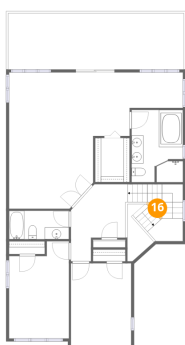

16 Floor 3 - Open To Below

Dimensions: 2'7" x 2'6"
Area: 7 sq. ft
Counted as living area: Yes

Heated: No
Finished: No
Enclosed: No
Contiguous: Yes
Permitted: No
Wet space: No
Addition: No
Conversion: No