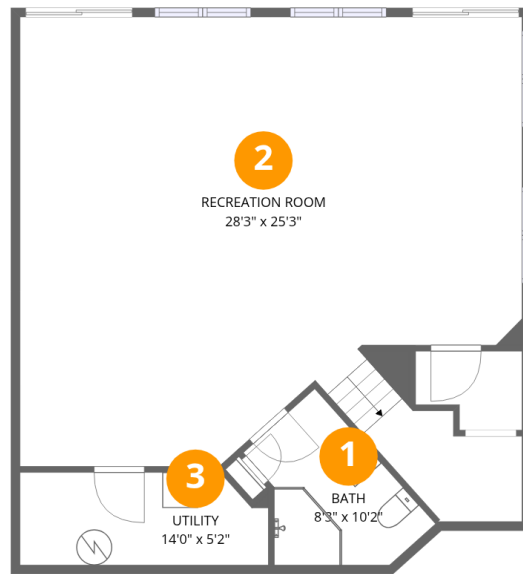

Home data report

171 Marvin Gardens Drive, North Shore, Moneta, Franklin County, Virginia, United States, 24121

Room dimensions

Floor 1 Below grade

Total:761sqft Excluded: 92sqft

#		Dimensions	sqft	Counted as living area
1	Bath	8'3" x 10'2"	84 sq. ft	Yes
2	Recreation Room	28'3" x 25'3"	712 sq. ft	Yes
3	Utility	14'0" x 5'2"	72 sq. ft	No