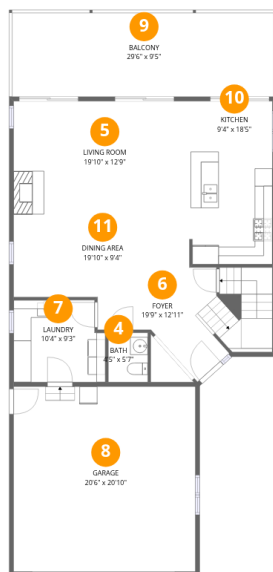

## Room dimensions

Floor 1 Below grade

Total:761sqft Excluded: 92sqft

#		Dimensions	sqft	Counted as living area
1	Bath	8'3" x 10'2"	84 sq. ft	Yes
2	Recreation Room	28'3" x 25'3"	712 sq. ft	Yes
3	Utility	14'0" x 5'2"	72 sq. ft	No

## Room dimensions

Floor 2

Total:905sqft Excluded: 708sqft

#		Dimensions	sqft	Counted as living area
4	Bath	4'5" x 5'7"	25 sq. ft	Yes
5	Living Room	19'10" x 12'9"	253 sq. ft	Yes
6	Foyer	19'9" x 12'11"	255 sq. ft	Yes
7	Laundry	10'4" x 9'3"	96 sq. ft	Yes
8	Garage	20'6" x 20'10"	428 sq. ft	No
9	Balcony	29'6" x 9'5"	279 sq. ft	No
10	Kitchen	9'4" x 18'5"	173 sq. ft	Yes
11	Dining Area	19'10" x 9'4"	186 sq. ft	Yes

10 Floor 2 - Kitchen

Dimensions: 9'4" x 18'5"  
Area: 173 sq. ft  
Counted as living area: Yes

Heated: Yes  
Finished: Yes  
Enclosed: Yes  
Contiguous: Yes  
Permitted: Yes  
Wet space: No  
Addition: No  
Conversion: No

**20** Floor 3 - Office

Dimensions: 8'11" x 6'0"  
Area: 53 sq. ft  
Counted as living area: Yes

Heated: Yes  
Finished: Yes  
Enclosed: Yes  
Contiguous: Yes  
Permitted: Yes  
Wet space: No  
Addition: No  
Conversion: No