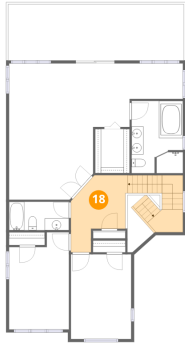

**17** Floor 3 - Bath

Dimensions: 10'1" x 4'9"  
Area: 48 sq. ft  
Counted as living area: Yes

Heated: Yes  
Finished: Yes  
Enclosed: Yes  
Contiguous: Yes  
Permitted: Yes  
Wet space: Yes  
Addition: No  
Conversion: No

171 Marvin Gardens Drive, North Shore, Moneta, Franklin County, Virginia, United States, 24121

**18** Floor 3 - Hall

Dimensions: 9'2" x 9'0"  
Area: 82 sq. ft  
Counted as living area: Yes

Heated: Yes  
Finished: Yes  
Enclosed: Yes  
Contiguous: Yes  
Permitted: Yes  
Wet space: No  
Addition: No  
Conversion: No