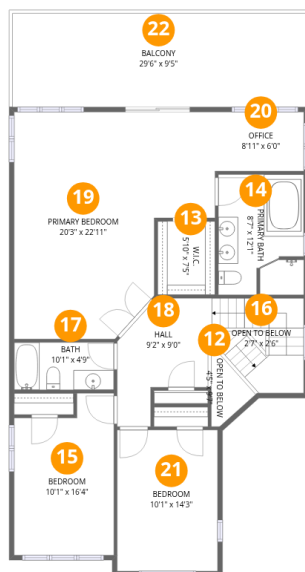

Home data report

171 Marvin Gardens Drive, North Shore, Moneta, Franklin County, Virginia, United States, 24121

Room dimensions

Floor 3

Total: 1156sqft Excluded: 310sqft

#		Dimensions	sqft	Counted as living area
12	Open To Below	4'5" x 9'7"	43 sq. ft	No
13	W.I.C.	5'10" x 7'5"	43 sq. ft	Yes
14	Primary Bath	8'7" x 12'1"	104 sq. ft	Yes
15	Bedroom	10'1" x 16'4"	164 sq. ft	Yes
16	Open To Below	2'7" x 2'6"	7 sq. ft	Yes
17	Bath	10'1" x 4'9"	48 sq. ft	Yes
18	Hall	9'2" x 9'0"	82 sq. ft	Yes
19	Primary Bedroom	20'3" x 22'11"	464 sq. ft	Yes
20	Office	8'11" x 6'0"	53 sq. ft	Yes
21	Bedroom	10'1" x 14'3"	144 sq. ft	Yes
22	Balcony	29'6" x 9'5"	278 sq. ft	No