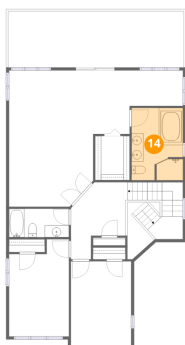

14 Floor 3 - Primary Bath

Dimensions: 8'7" x 12'1"
Area: 104 sq. ft
Counted as living area: Yes

Heated: Yes
Finished: Yes
Enclosed: Yes
Contiguous: Yes
Permitted: Yes
Wet space: Yes
Addition: No
Conversion: No