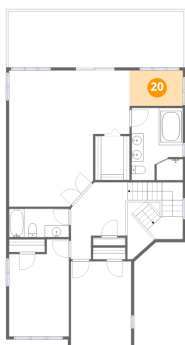

20 Floor 3 - Office

Dimensions: 8'11" x 6'0"
Area: 53 sq. ft
Counted as living area: Yes

Heated: Yes
Finished: Yes
Enclosed: Yes
Contiguous: Yes
Permitted: Yes
Wet space: No
Addition: No
Conversion: No