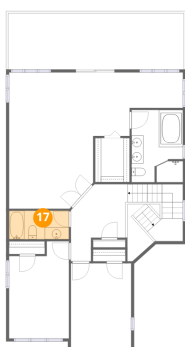

17 Floor 3 - Bath

Dimensions: 10'1" x 4'9"
Area: 48 sq. ft
Counted as living area: Yes

Heated: Yes
Finished: Yes
Enclosed: Yes
Contiguous: Yes
Permitted: Yes
Wet space: Yes
Addition: No
Conversion: No