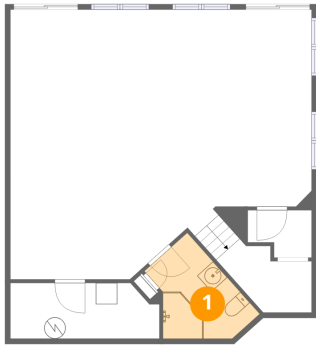

## Room dimensions

Floor 3

Total: 1156sqft Excluded: 310sqft

#		Dimensions	sqft	Counted as living area
12	Open To Below	4'5" x 9'7"	43 sq. ft	No
13	W.I.C.	5'10" x 7'5"	43 sq. ft	Yes
14	Primary Bath	8'7" x 12'1"	104 sq. ft	Yes
15	Bedroom	10'1" x 16'4"	164 sq. ft	Yes
16	Open To Below	2'7" x 2'6"	7 sq. ft	Yes
17	Bath	10'1" x 4'9"	48 sq. ft	Yes
18	Hall	9'2" x 9'0"	82 sq. ft	Yes
19	Primary Bedroom	20'3" x 22'11"	464 sq. ft	Yes
20	Office	8'11" x 6'0"	53 sq. ft	Yes
21	Bedroom	10'1" x 14'3"	144 sq. ft	Yes
22	Balcony	29'6" x 9'5"	278 sq. ft	No

171 Marvin Gardens Drive, North Shore, Moneta, Franklin County, Virginia, United States, 24121

**1** Floor 1 - Bath

---

Dimensions: 8'3" x 10'2"  
Area: 84 sq. ft  
Counted as living area: Yes

Heated: Yes  
Finished: Yes  
Enclosed: Yes  
Contiguous: Yes  
Permitted: Yes  
Wet space: Yes  
Addition: No  
Conversion: No