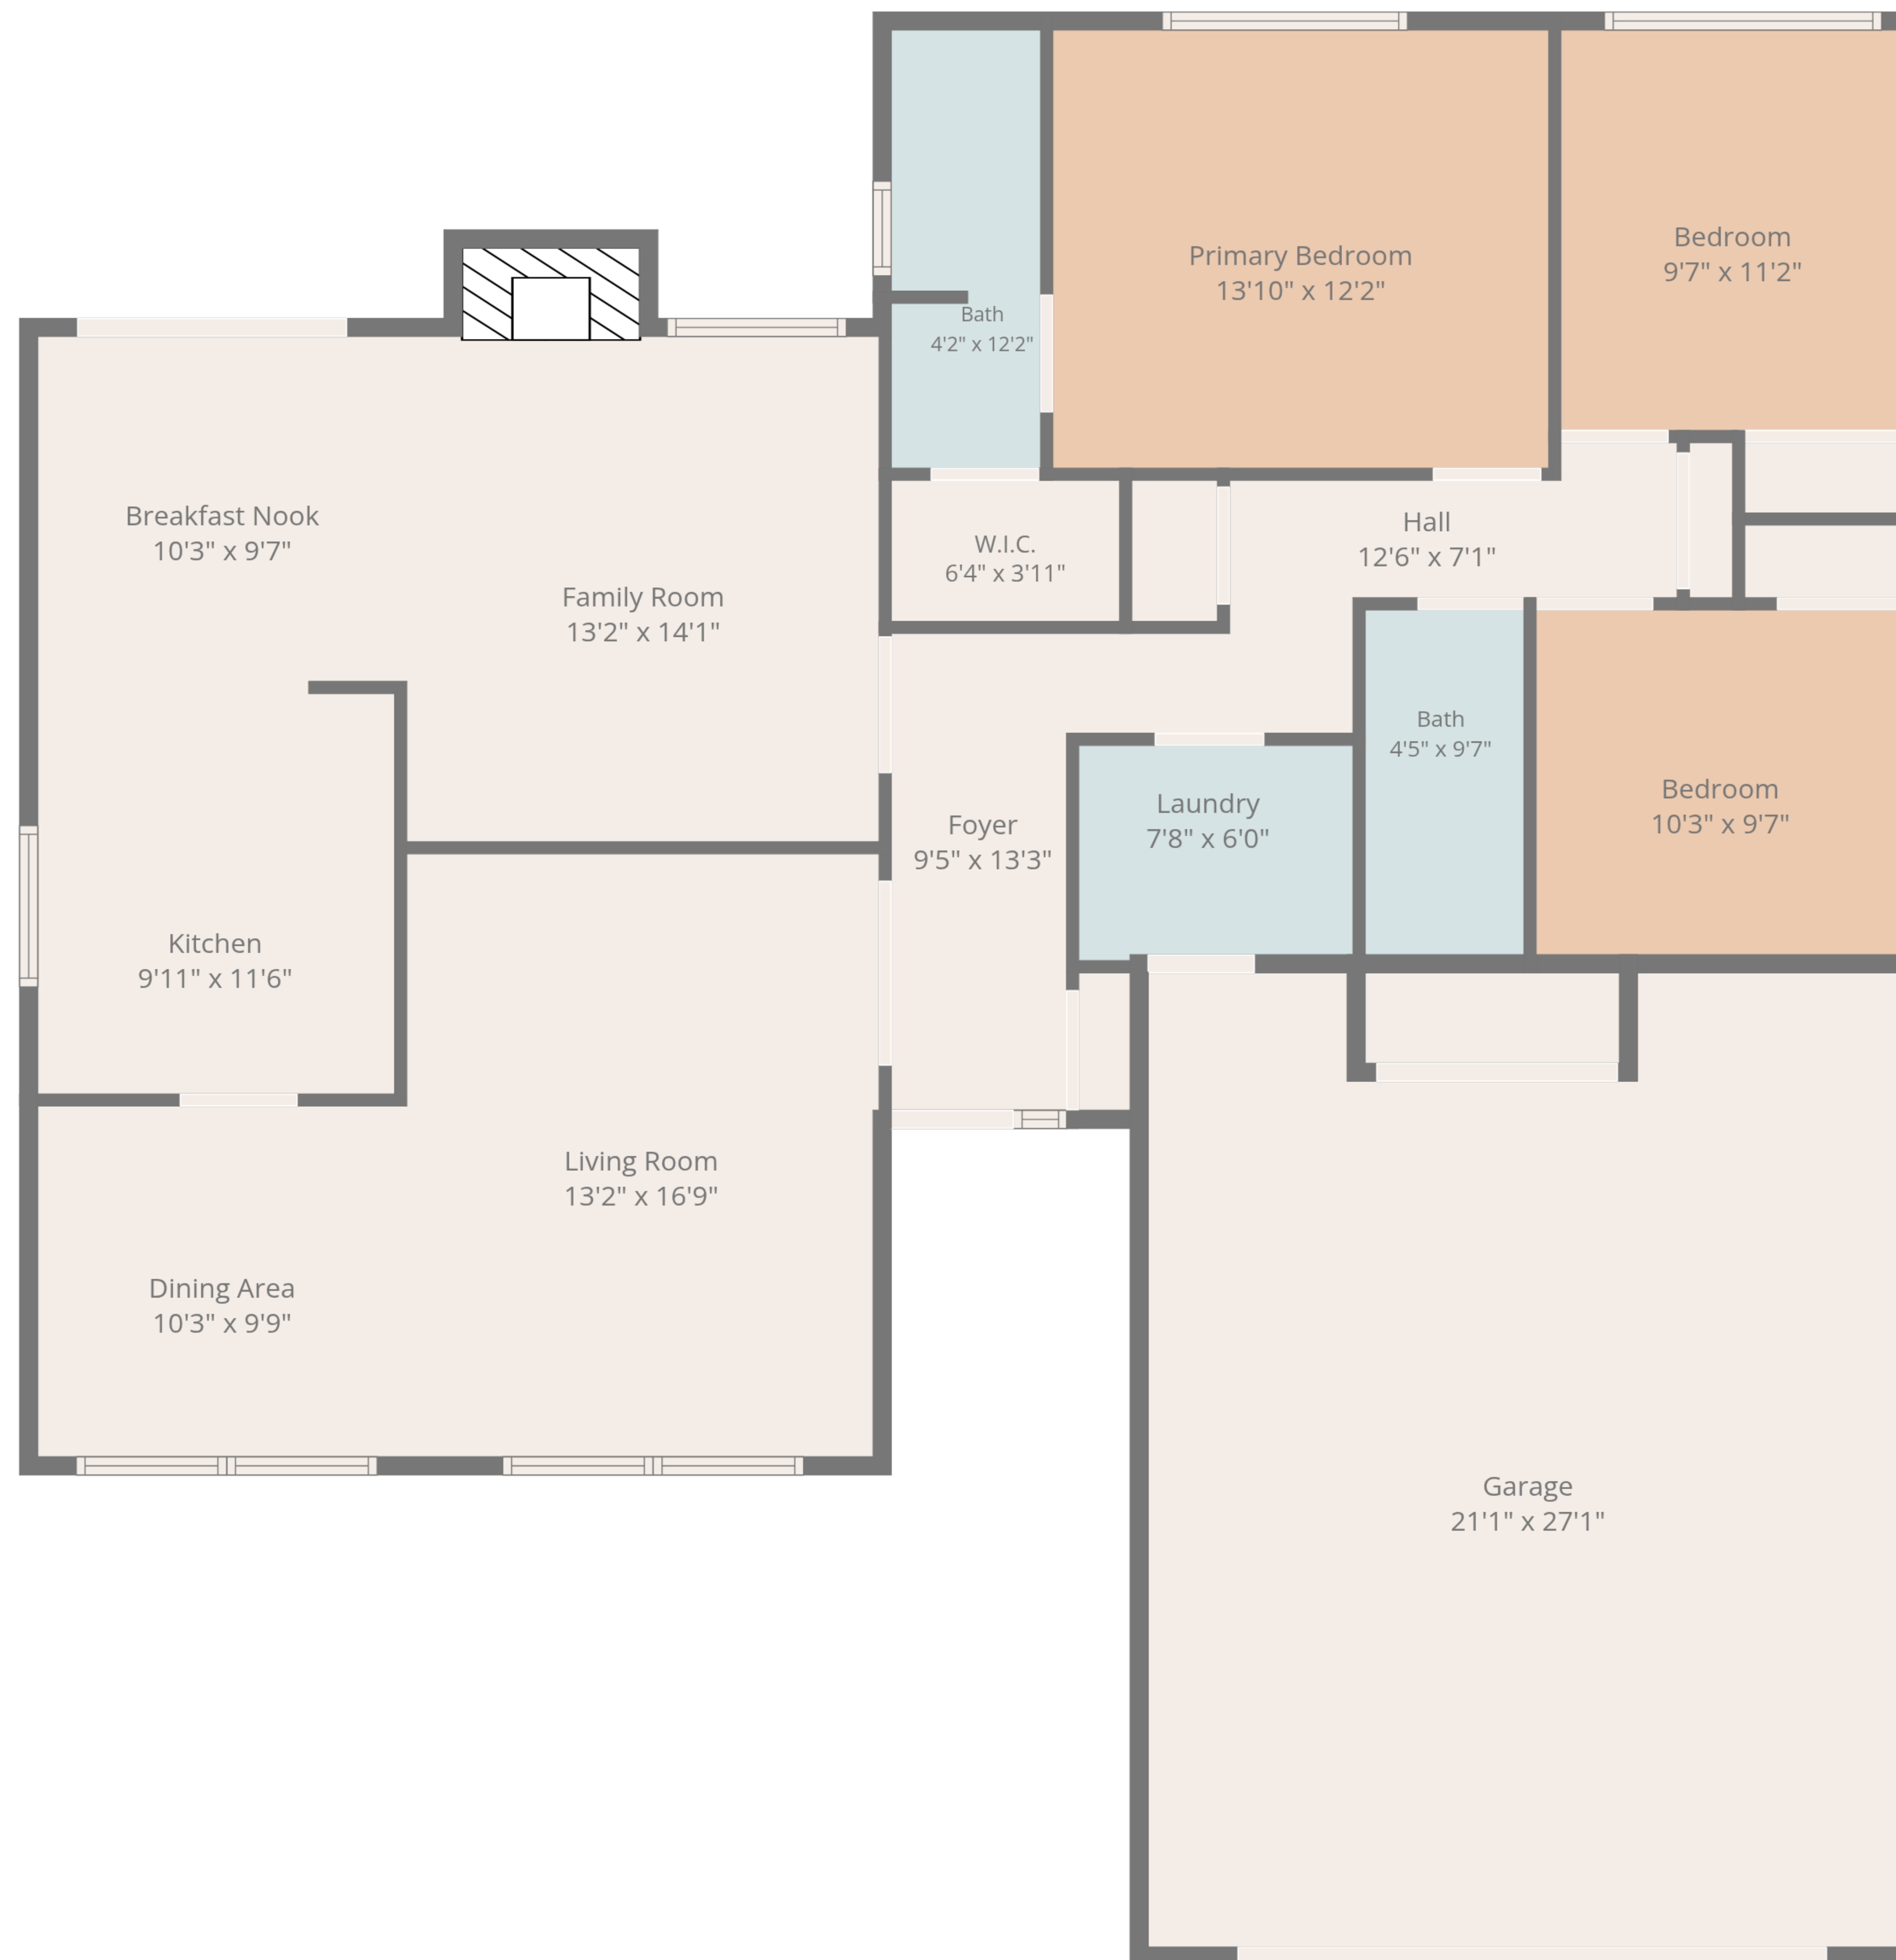

Total: 1512 sq. ft

1st Floor: 1512 sq. ft

Excluded Areas: Garage: 547 sq. Ft, Fireplace: 15 sq. Ft, Walls: 132 sq. ft

Total: 1512 sq. ft

1st Floor: 1512 sq. ft

Excluded Areas: Garage: 547 sq. Ft, Fireplace: 15 sq. Ft, Walls: 132 sq. ft