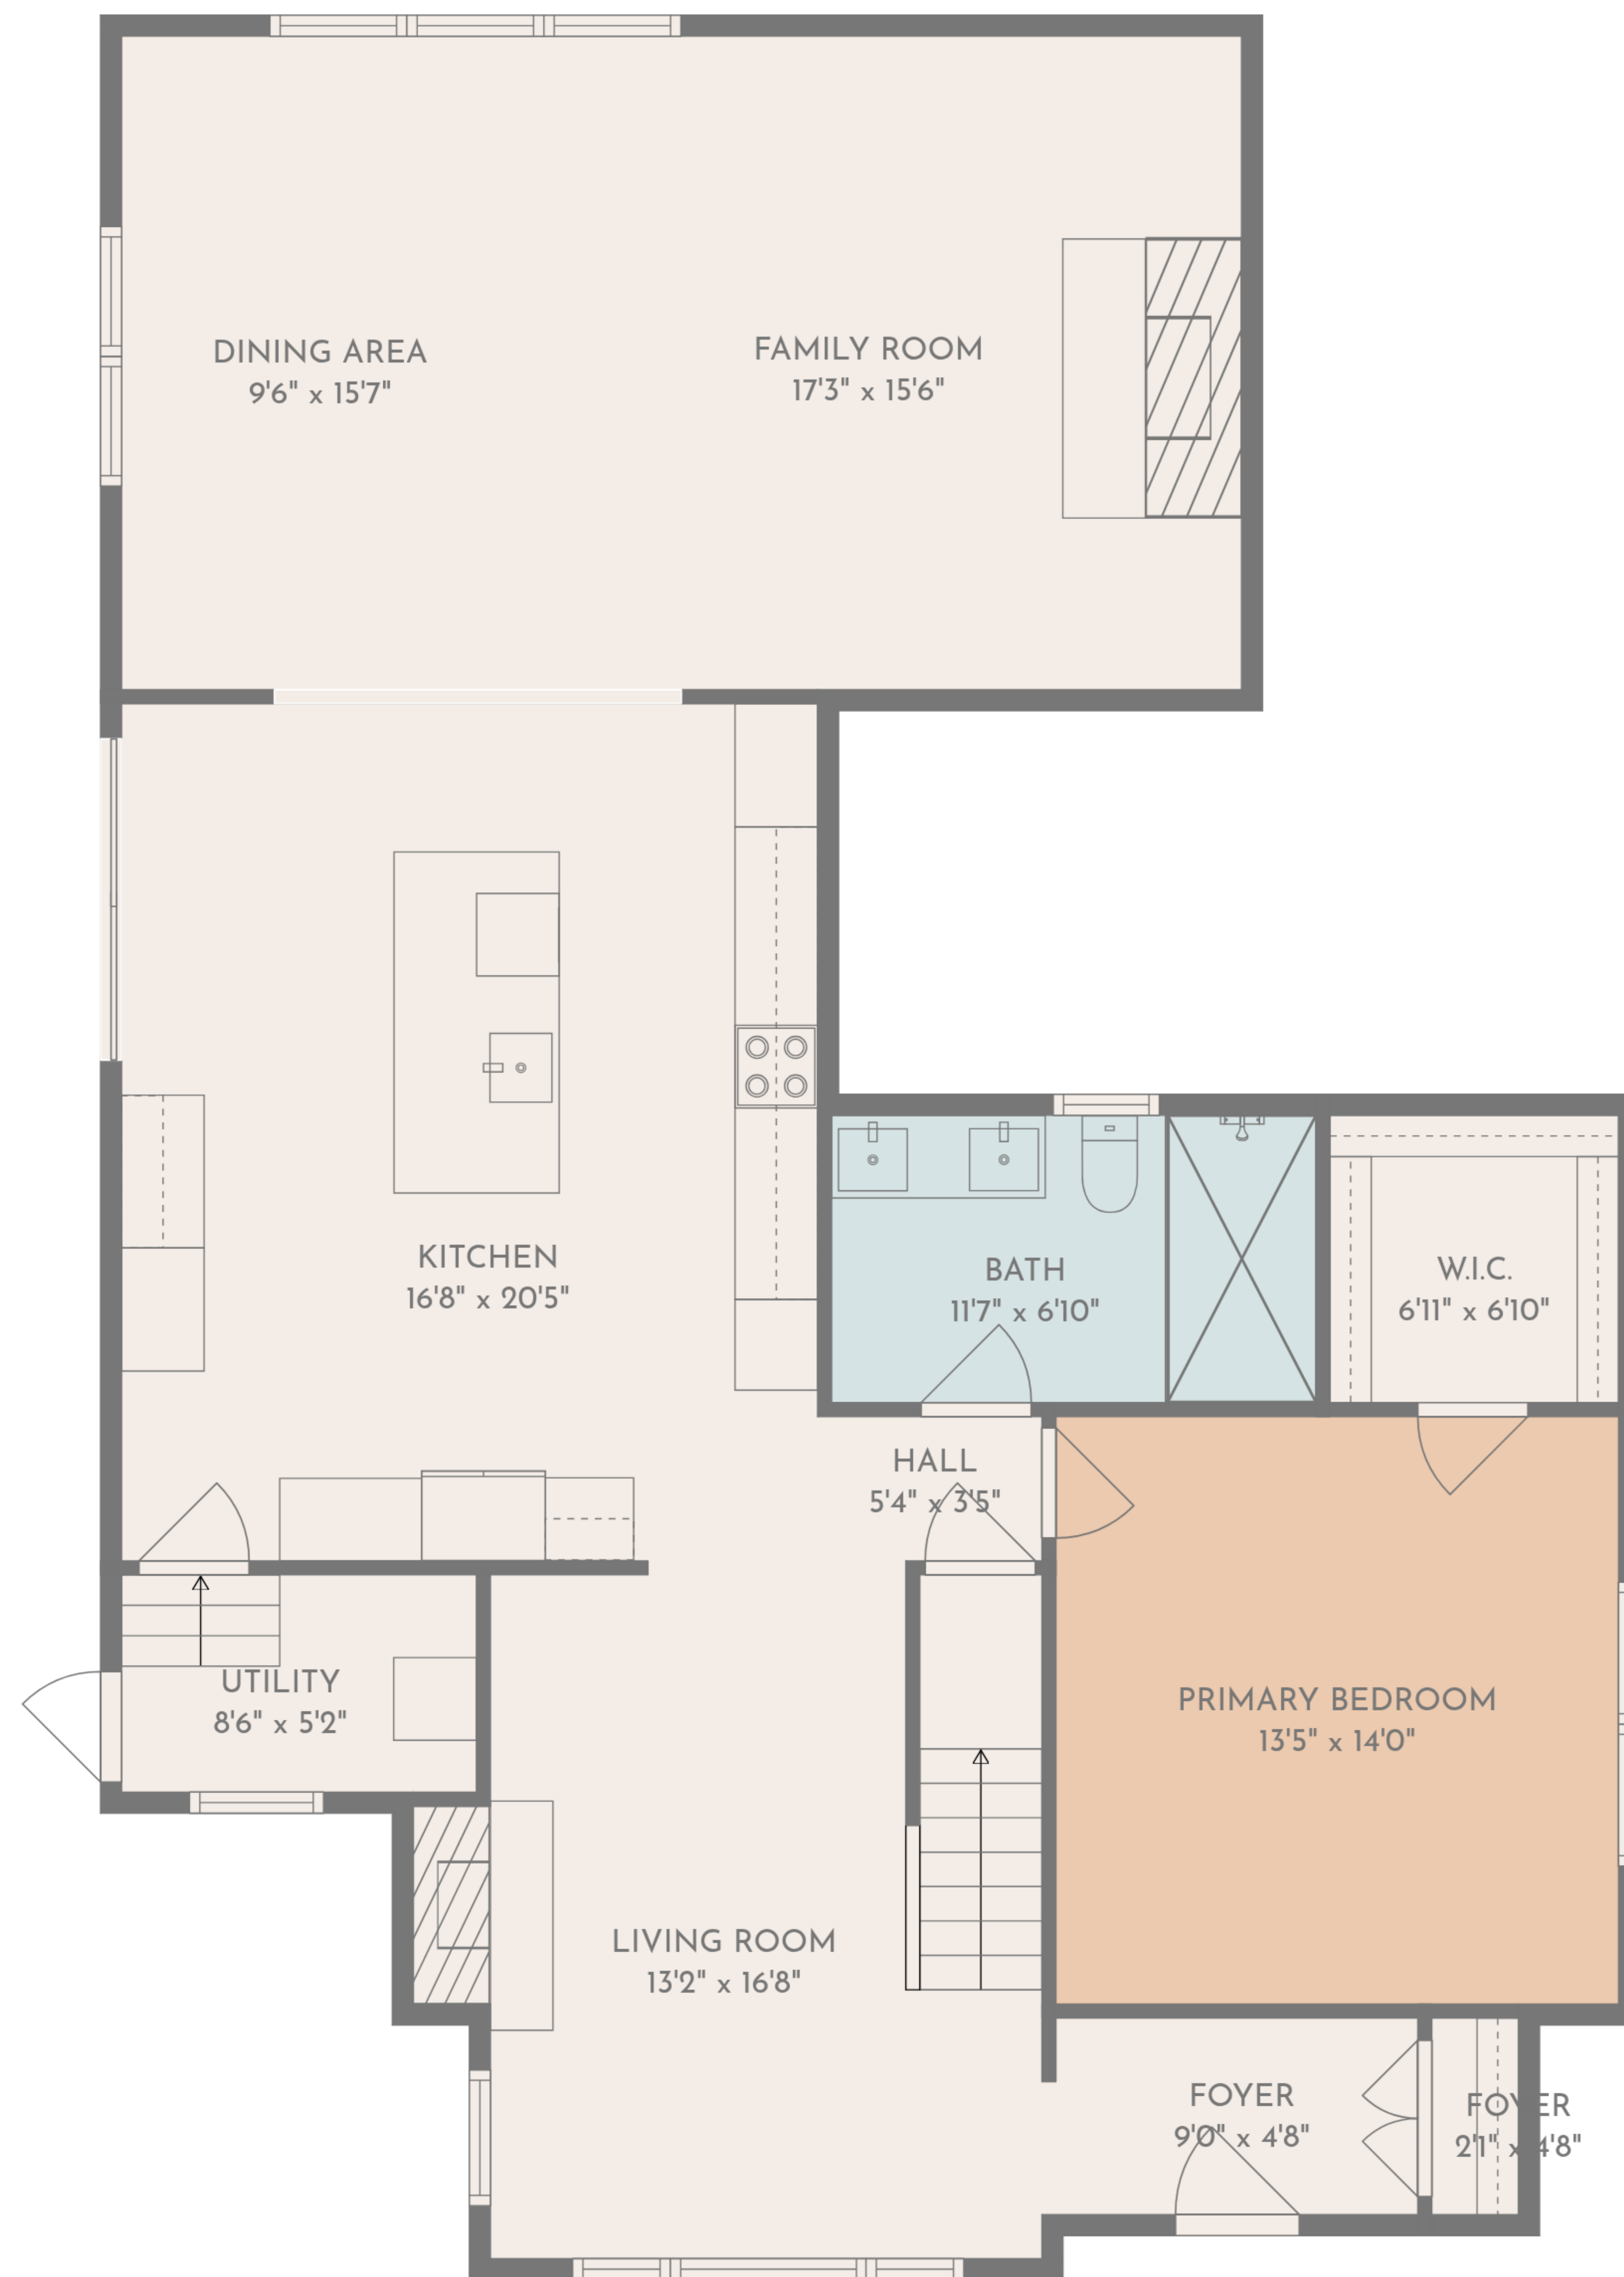

TOTAL: 1846 sq. ft

1st floor: 1399 sq. ft, 2nd floor: 447 sq. ft

EXCLUDED AREAS: UTILITY: 44 sq. ft, WALLS: 149 sq. ft

TOTAL: 1846 sq. ft

1st floor: 1399 sq. ft, 2nd floor: 447 sq. ft

EXCLUDED AREAS: UTILITY: 44 sq. ft, WALLS: 149 sq. ft

1st floor

2nd floor

TOTAL: 1846 sq. ft
 1st floor: 1399 sq. ft, 2nd floor: 447 sq. ft
 EXCLUDED AREAS: UTILITY: 44 sq. ft, WALLS: 149 sq. ft