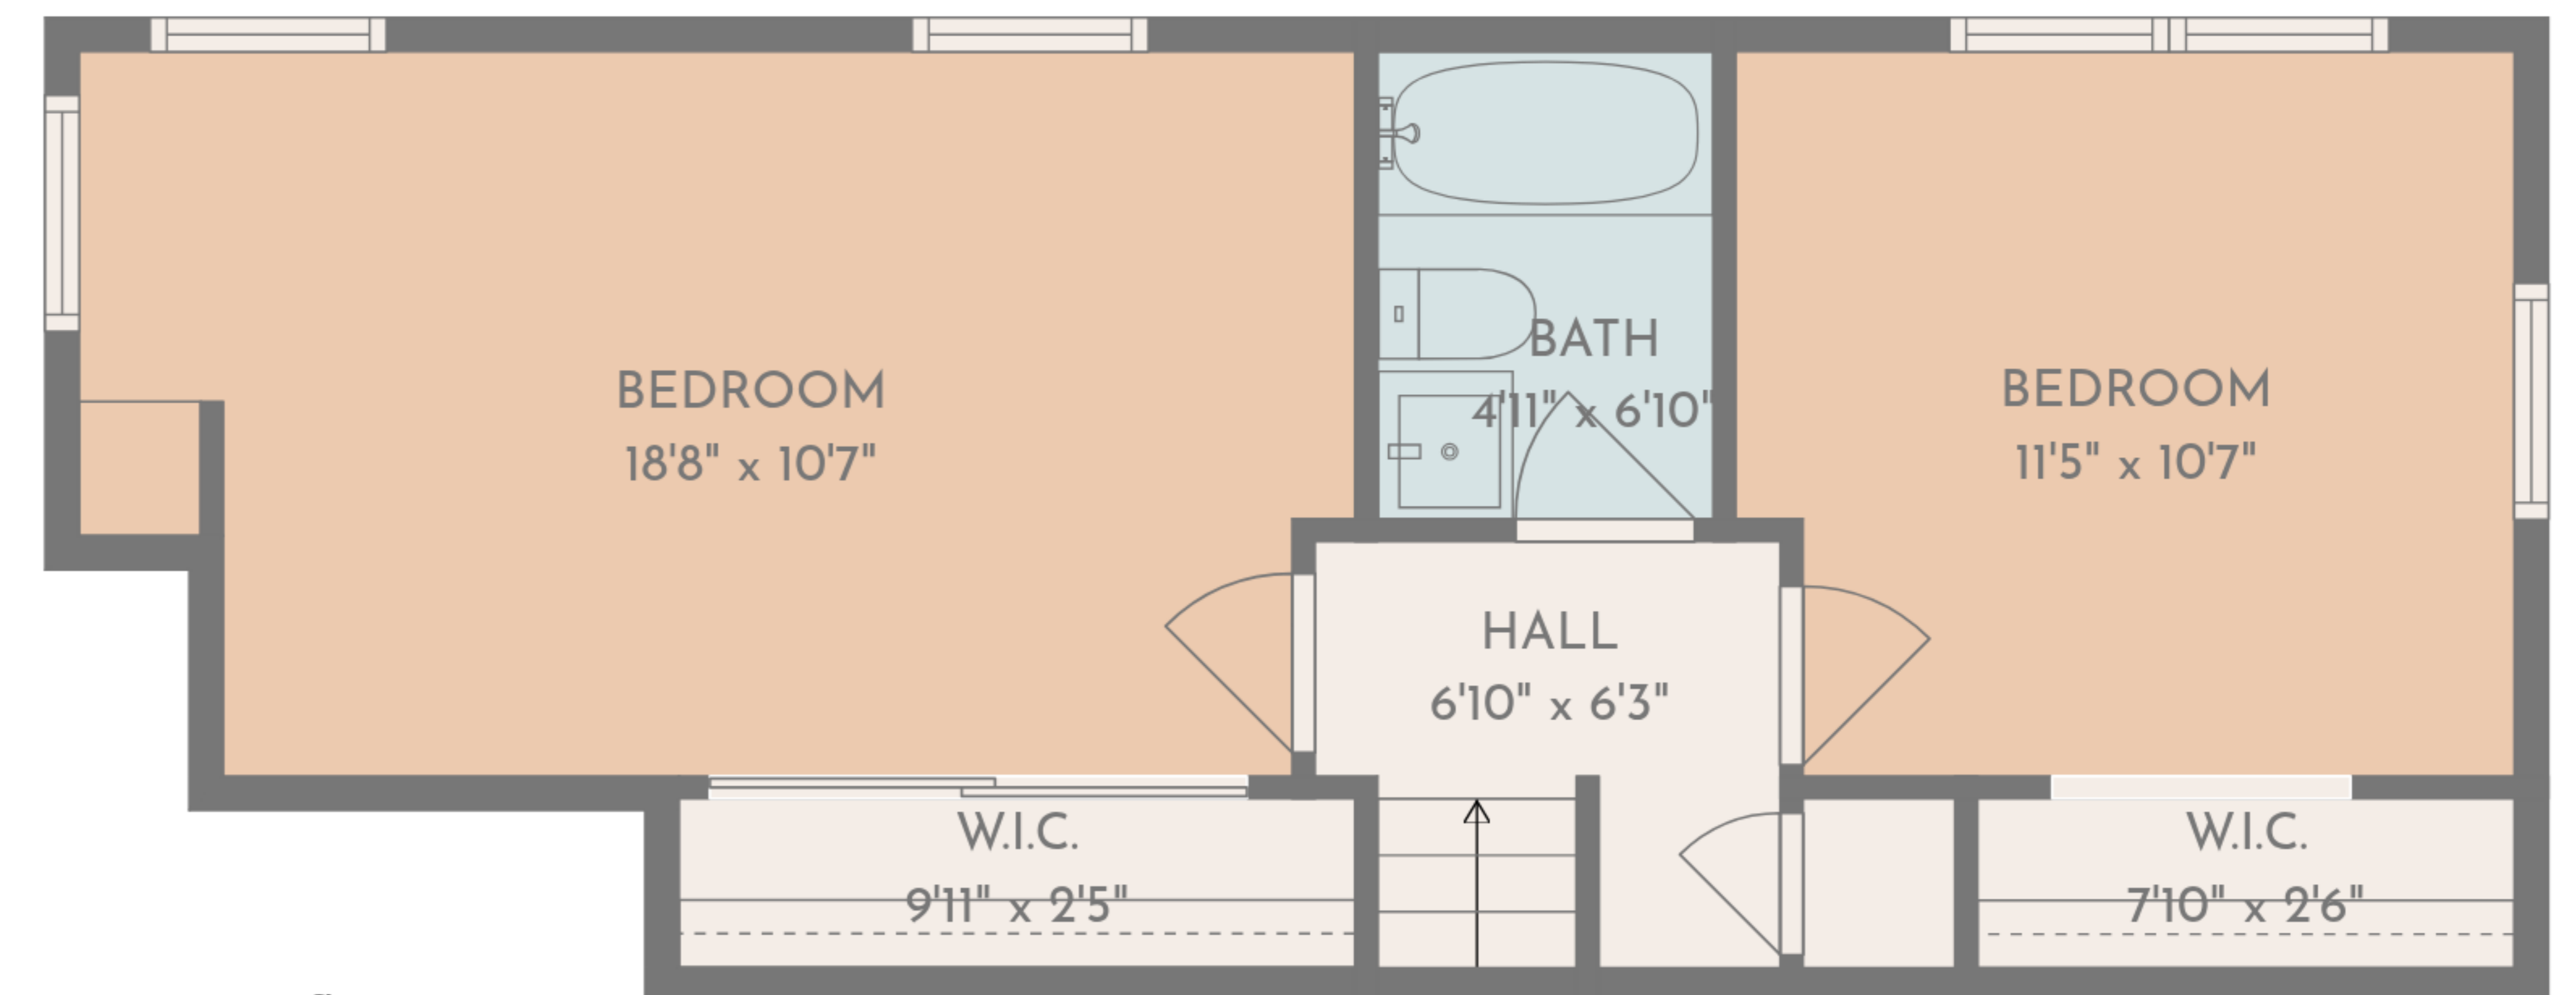

TOTAL: 1846 sq. ft

1st floor: 1399 sq. ft, 2nd floor: 447 sq. ft

EXCLUDED AREAS: UTILITY: 44 sq. ft, WALLS: 149 sq. ft

TOTAL: 1846 sq. ft

1st floor: 1399 sq. ft, 2nd floor: 447 sq. ft

EXCLUDED AREAS: UTILITY: 44 sq. ft, WALLS: 149 sq. ft

1st floor

2nd floor

TOTAL: 1846 sq. ft
 1st floor: 1399 sq. ft, 2nd floor: 447 sq. ft
 EXCLUDED AREAS: UTILITY: 44 sq. ft, WALLS: 149 sq. ft