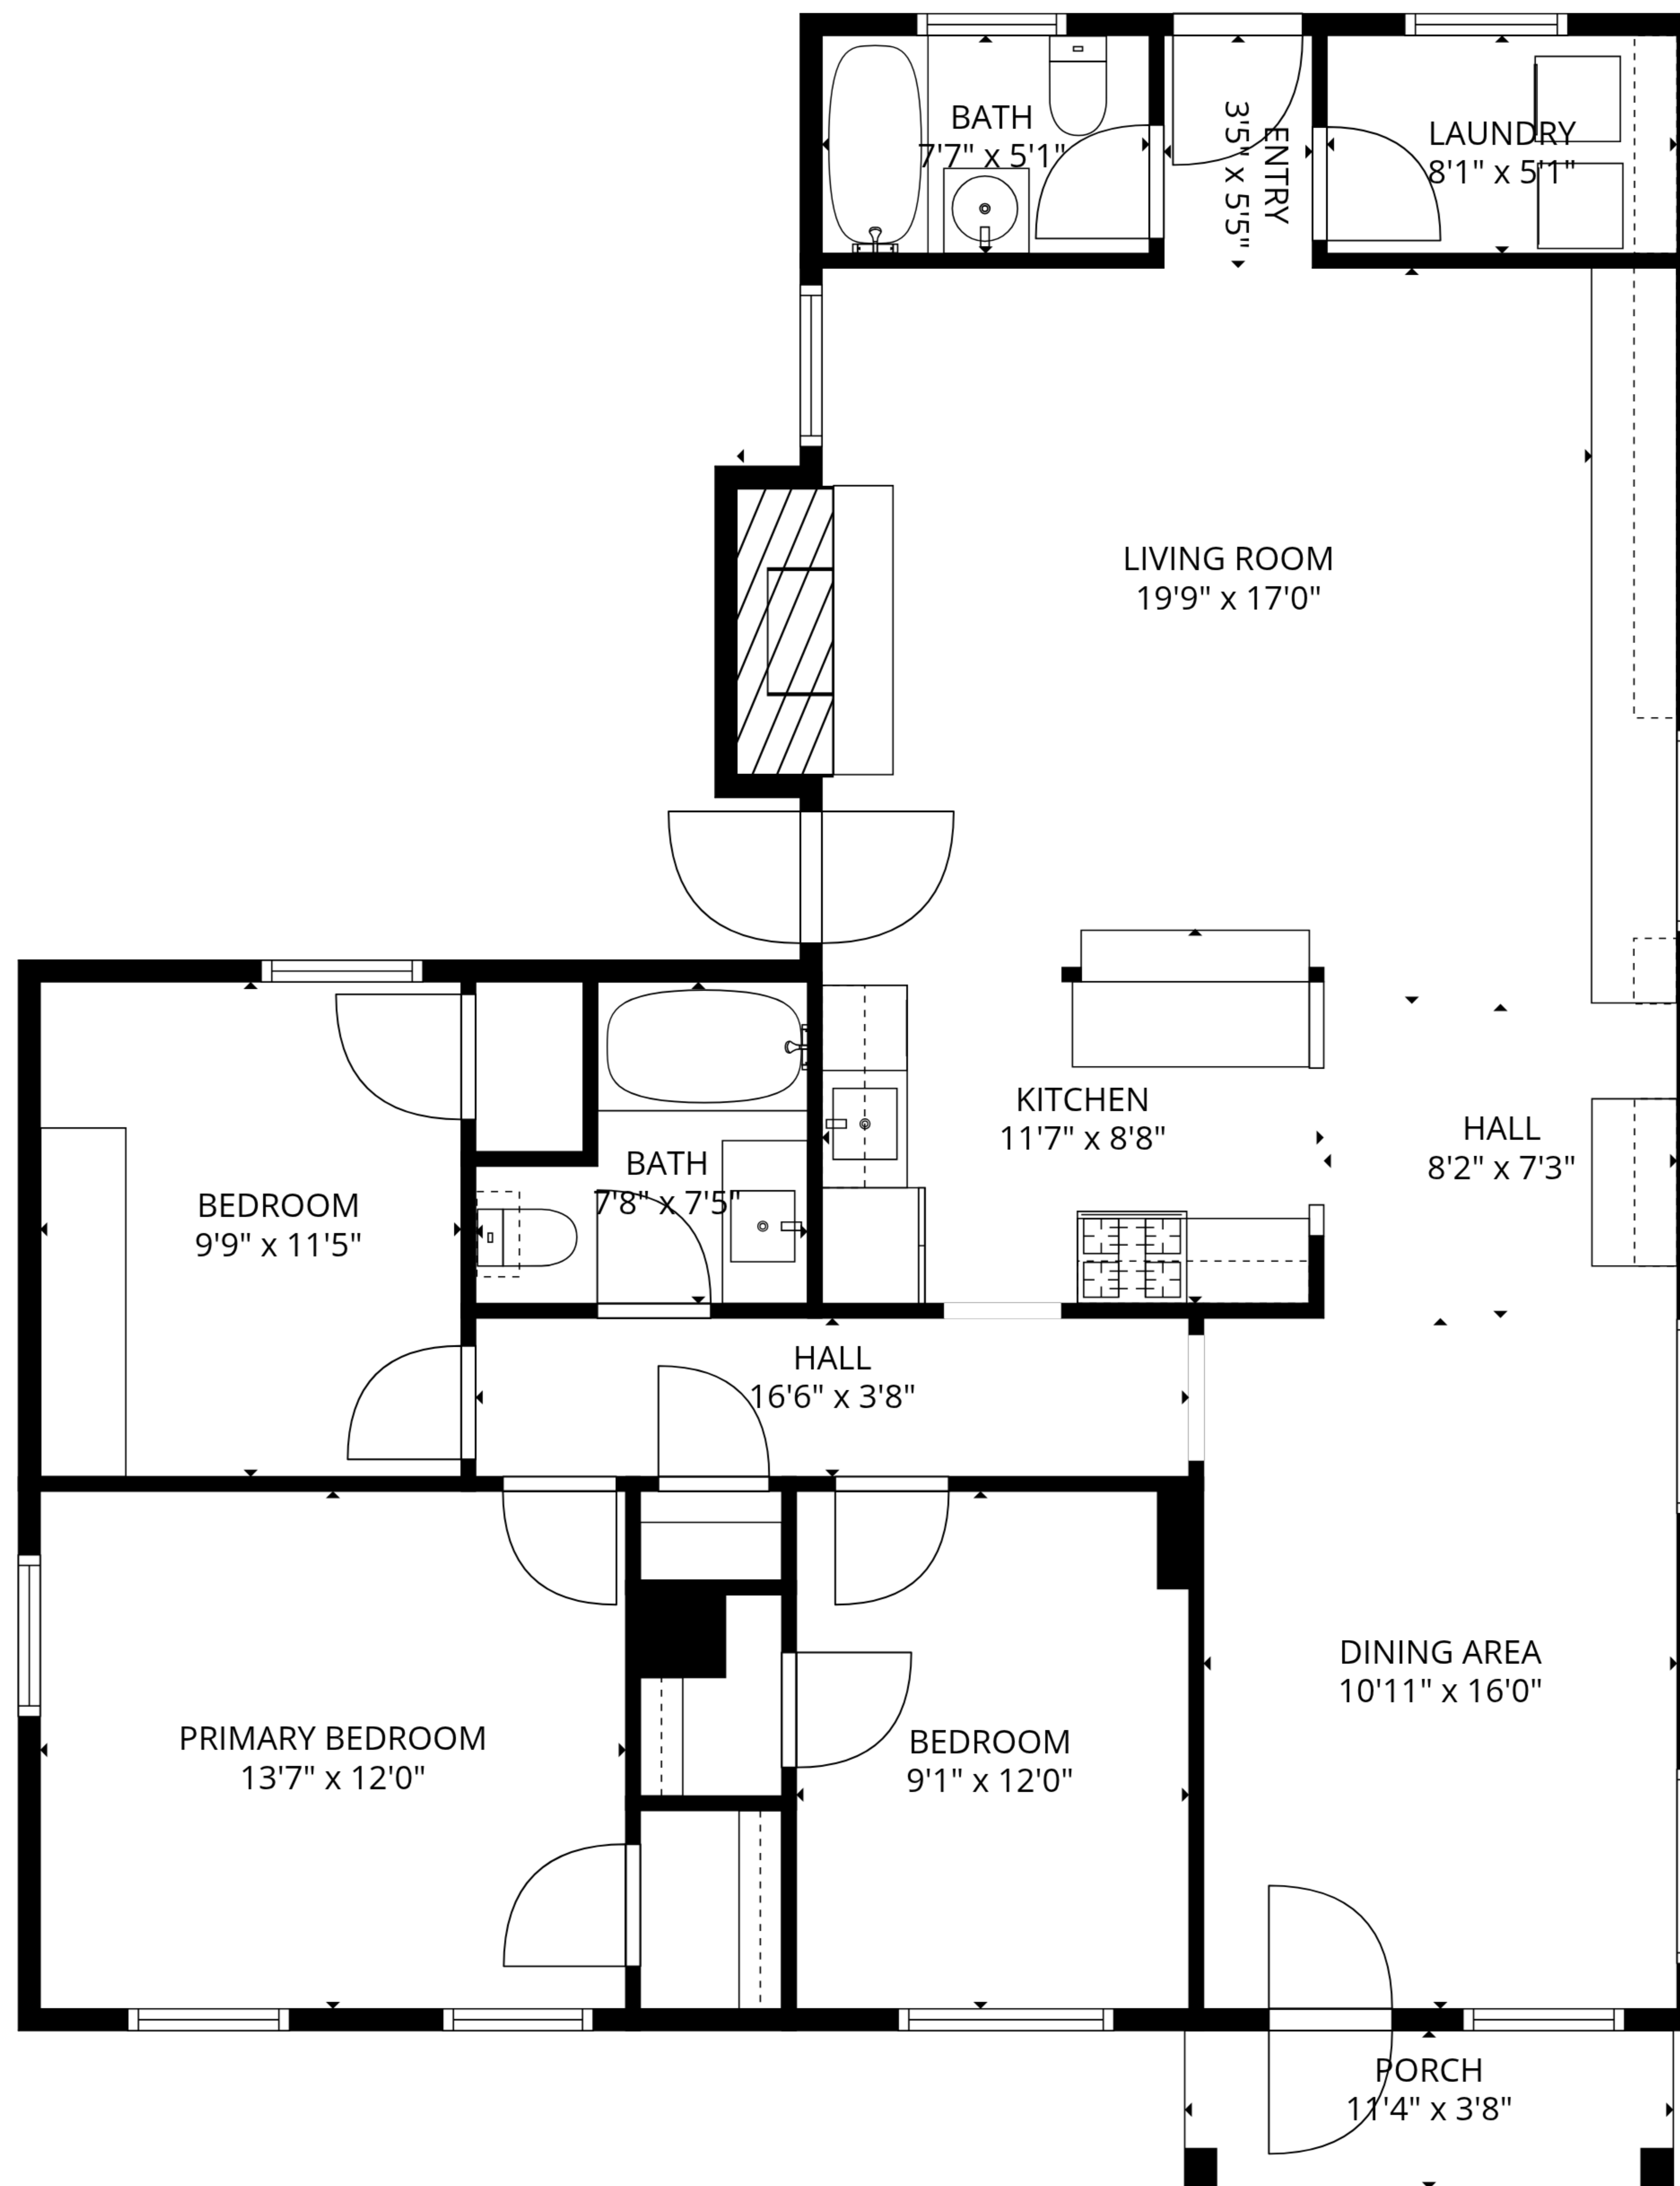

TOTAL: 1335 sq. ft

1st floor: 1335 sq. ft

EXCLUDED AREAS: PORCH: 41 sq. ft, FIREPLACE: 15 sq. ft, WALLS: 81 sq. ft

SIZES AND DIMENSIONS ARE APPROXIMATE, ACTUAL MAY VARY.

TOTAL: 1335 sq. ft

1st floor: 1335 sq. ft

EXCLUDED AREAS: PORCH: 41 sq. ft, FIREPLACE: 15 sq. ft, WALLS: 81 sq. ft

SIZES AND DIMENSIONS ARE APPROXIMATE, ACTUAL MAY VARY.