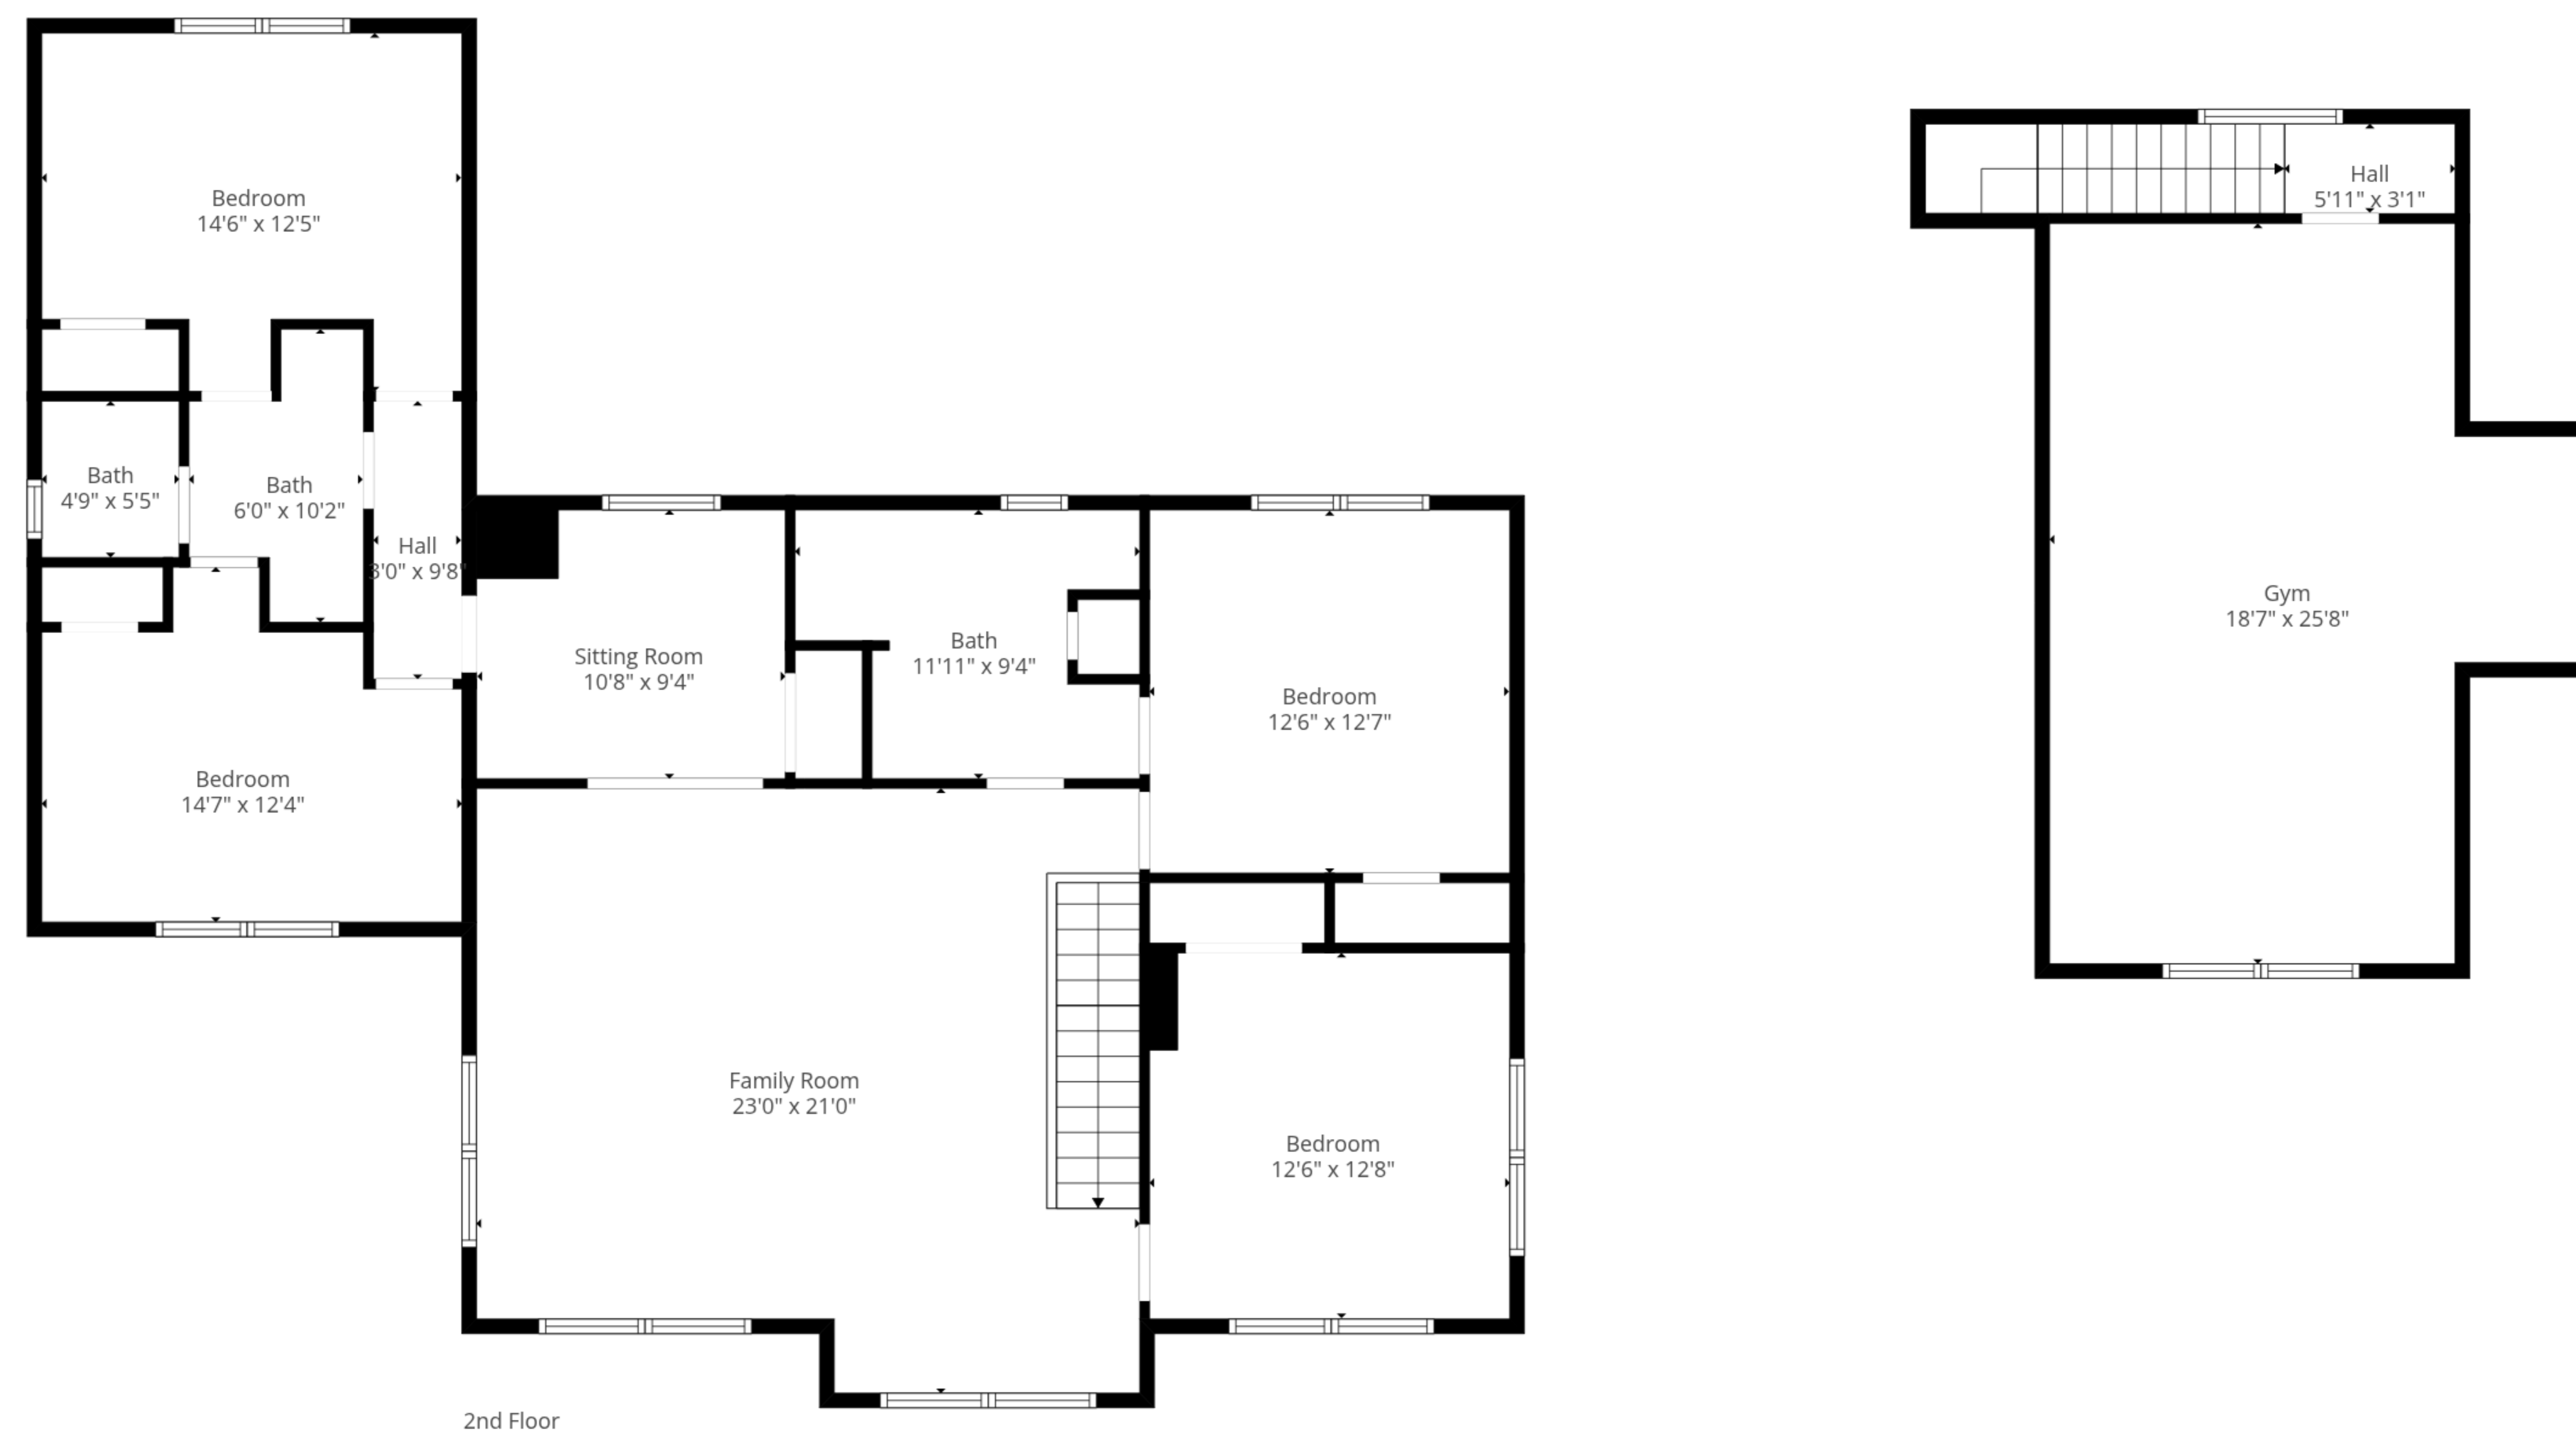

TOTAL: 3492 sq. ft

1st floor: 1653 sq. ft, 2nd floor: 1839 sq. ft

EXCLUDED AREAS: GARAGE: 711 sq. ft, HALL: 58 sq. ft, LOW CEILING: 51 sq. ft,
WALLS: 316 sq. ft

TOTAL: 3492 sq. ft
 1st floor: 1653 sq. ft, 2nd floor: 1839 sq. ft
 EXCLUDED AREAS: GARAGE: 711 sq. ft, HALL: 58 sq. ft, LOW CEILING: 51 sq. ft,
 WALLS: 316 sq. ft

TOTAL: 3492 sq. ft
 1st floor: 1653 sq. ft, 2nd floor: 1839 sq. ft
 EXCLUDED AREAS: GARAGE: 711 sq. ft, HALL: 58 sq. ft, LOW CEILING: 51 sq. ft,
 WALLS: 316 sq. ft