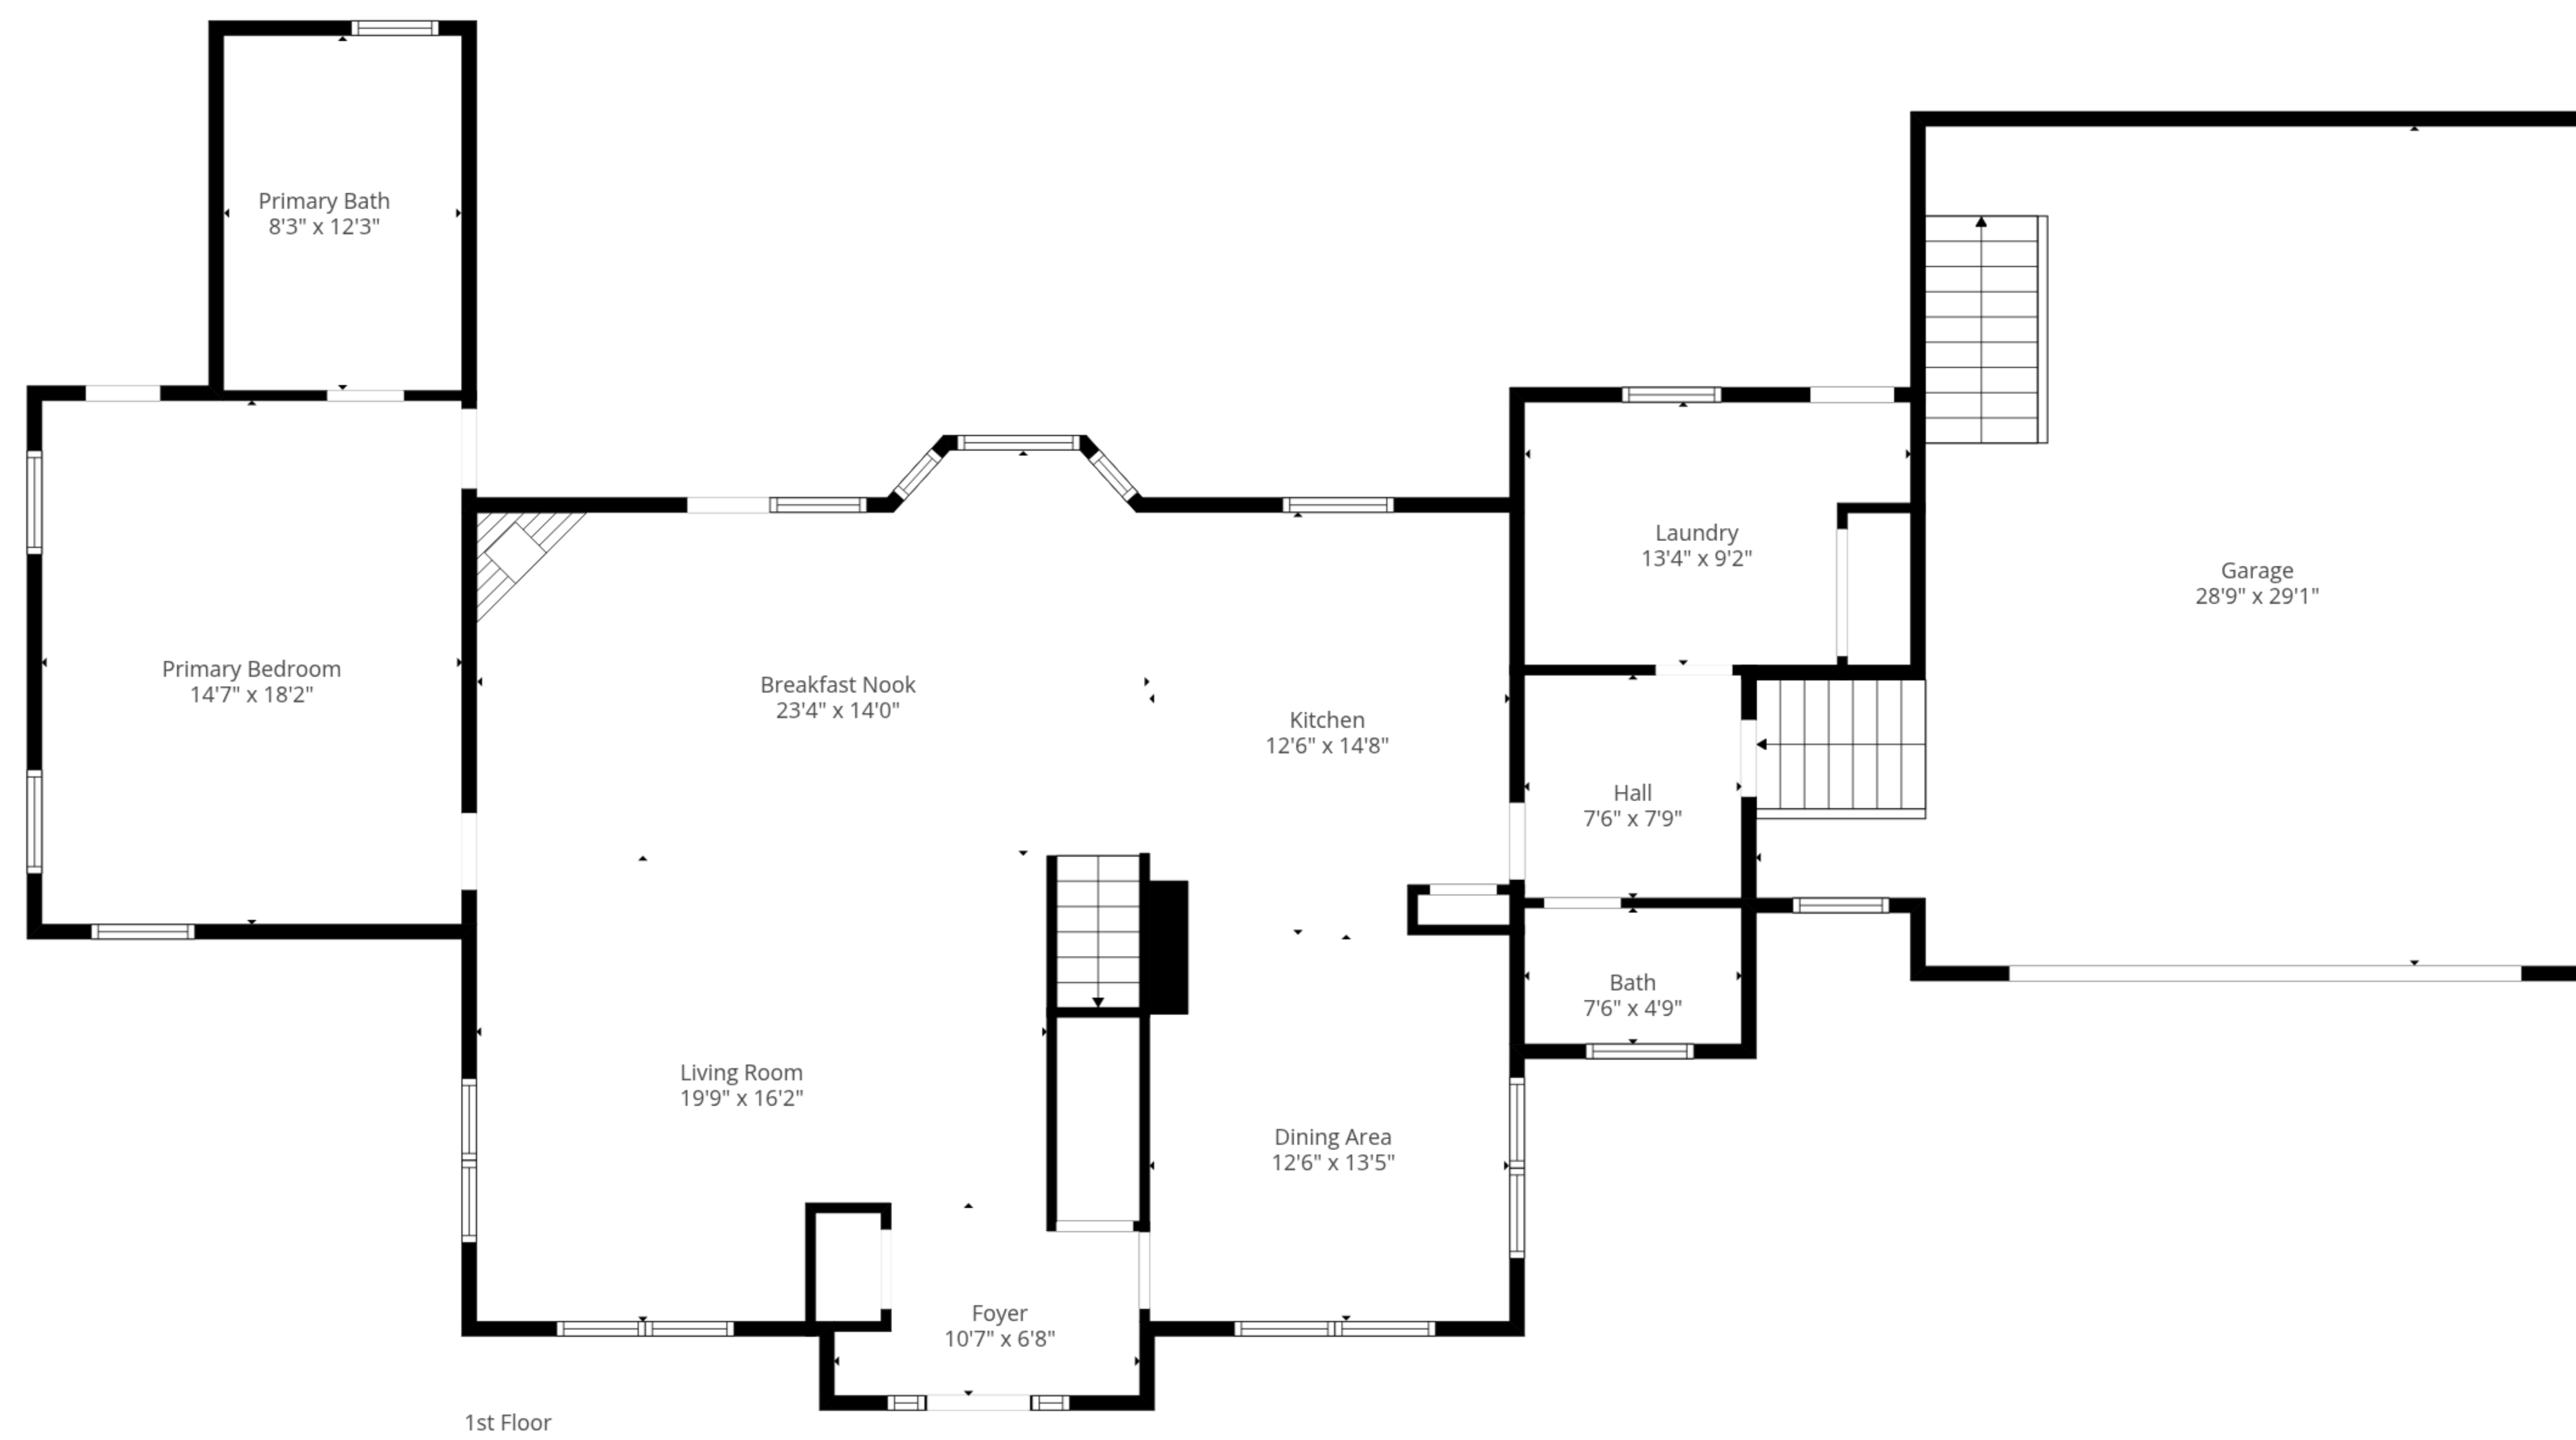

TOTAL: 3492 sq. ft

1st floor: 1653 sq. ft, 2nd floor: 1839 sq. ft

EXCLUDED AREAS: GARAGE: 711 sq. ft, HALL: 58 sq. ft, LOW CEILING: 51 sq. ft,
WALLS: 316 sq. ft

TOTAL: 3492 sq. ft
 1st floor: 1653 sq. ft, 2nd floor: 1839 sq. ft
 EXCLUDED AREAS: GARAGE: 711 sq. ft, HALL: 58 sq. ft, LOW CEILING: 51 sq. ft,
 WALLS: 316 sq. ft

TOTAL: 3492 sq. ft
 1st floor: 1653 sq. ft, 2nd floor: 1839 sq. ft
 EXCLUDED AREAS: GARAGE: 711 sq. ft, HALL: 58 sq. ft, LOW CEILING: 51 sq. ft,
 WALLS: 316 sq. ft