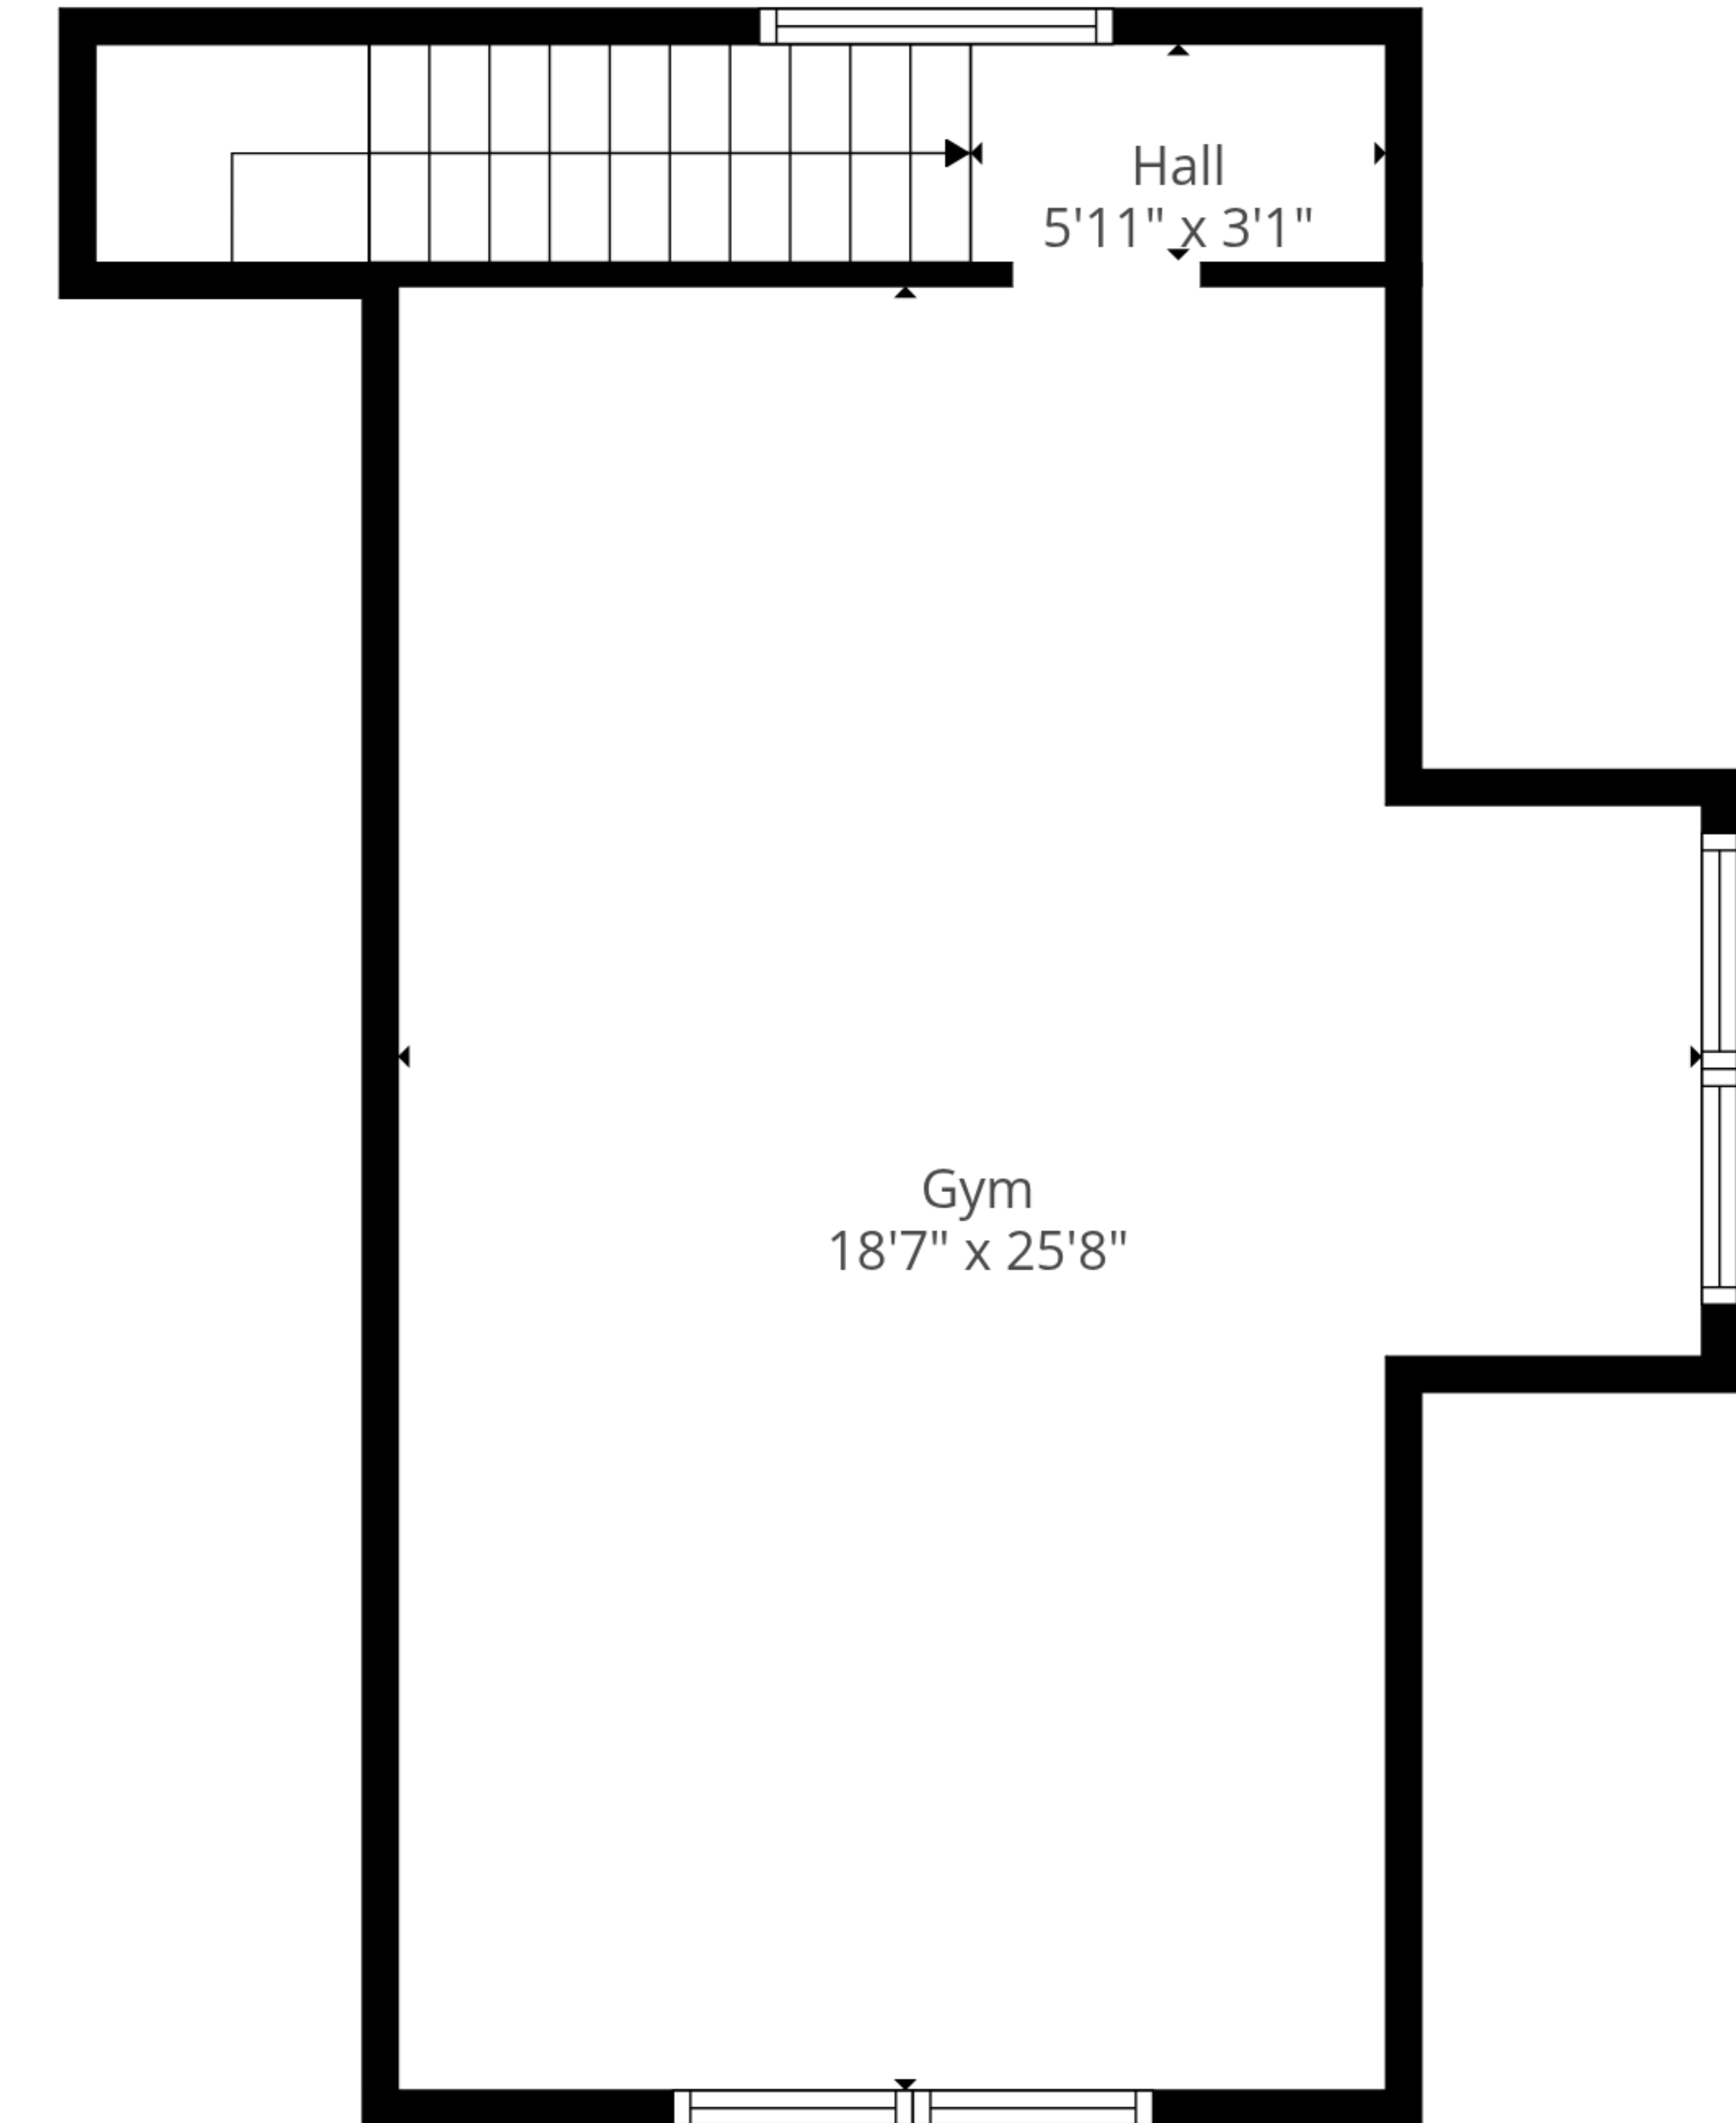

TOTAL: 3492 sq. ft

1st floor: 1653 sq. ft, 2nd floor: 1839 sq. ft

EXCLUDED AREAS: GARAGE: 711 sq. ft, HALL: 58 sq. ft, LOW CEILING: 51 sq. ft,
WALLS: 316 sq. ft

TOTAL: 3492 sq. ft
 1st floor: 1653 sq. ft, 2nd floor: 1839 sq. ft
 EXCLUDED AREAS: GARAGE: 711 sq. ft, HALL: 58 sq. ft, LOW CEILING: 51 sq. ft,
 WALLS: 316 sq. ft

TOTAL: 3492 sq. ft
 1st floor: 1653 sq. ft, 2nd floor: 1839 sq. ft
 EXCLUDED AREAS: GARAGE: 711 sq. ft, HALL: 58 sq. ft, LOW CEILING: 51 sq. ft,
 WALLS: 316 sq. ft