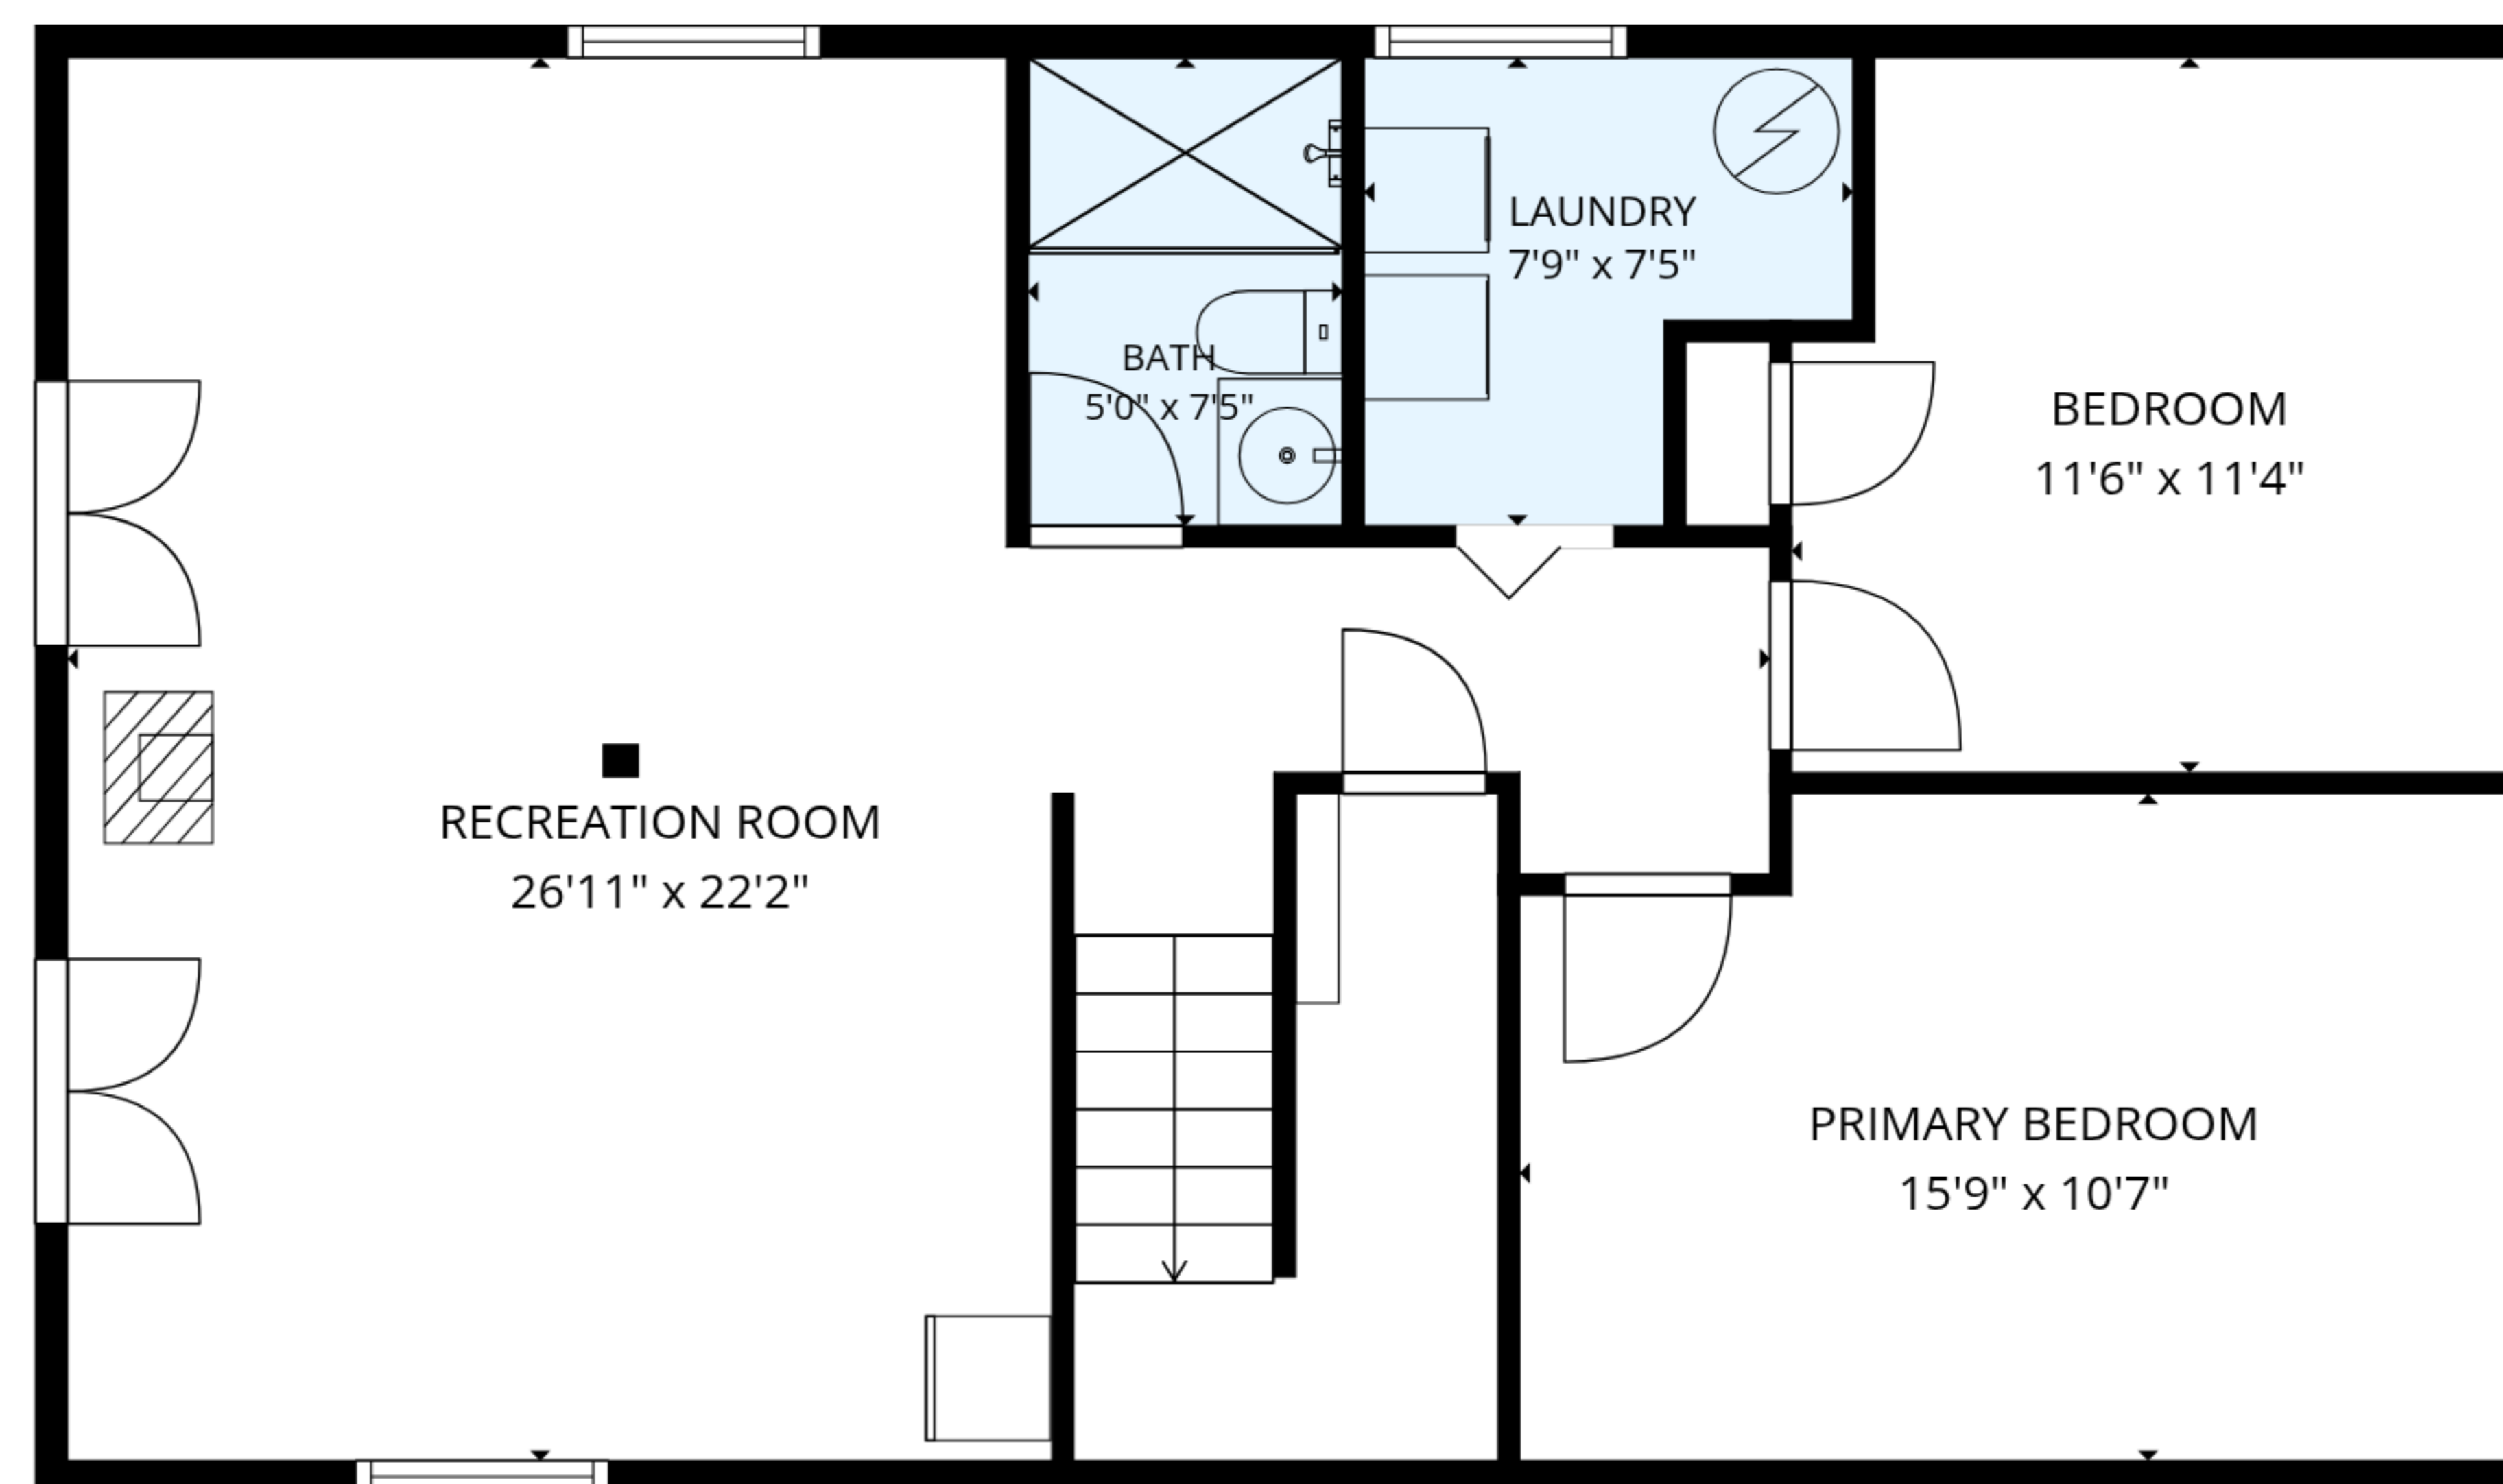

**TOTAL: 1720 sq. ft**

1st floor: 860 sq. ft, 2nd floor: 860 sq. ft

EXCLUDED AREAS: DECK: 566 sq. ft, WALLS: 124 sq. ft

MEASUREMENTS ARE DEEMED RELIABLE BUT ARE NOT GUARANTEED.

**TOTAL: 1720 sq. ft**  
1st floor: 860 sq. ft, 2nd floor: 860 sq. ft  
EXCLUDED AREAS: DECK: 566 sq. ft, WALLS: 124 sq. ft

MEASUREMENTS ARE DEEMED RELIABLE BUT ARE NOT GUARANTEED.

**TOTAL: 1720 sq. ft**  
 1st floor: 860 sq. ft, 2nd floor: 860 sq. ft  
 EXCLUDED AREAS: DECK: 566 sq. ft, WALLS: 124 sq. ft

MEASUREMENTS ARE DEEMED RELIABLE BUT ARE NOT GUARANTEED.