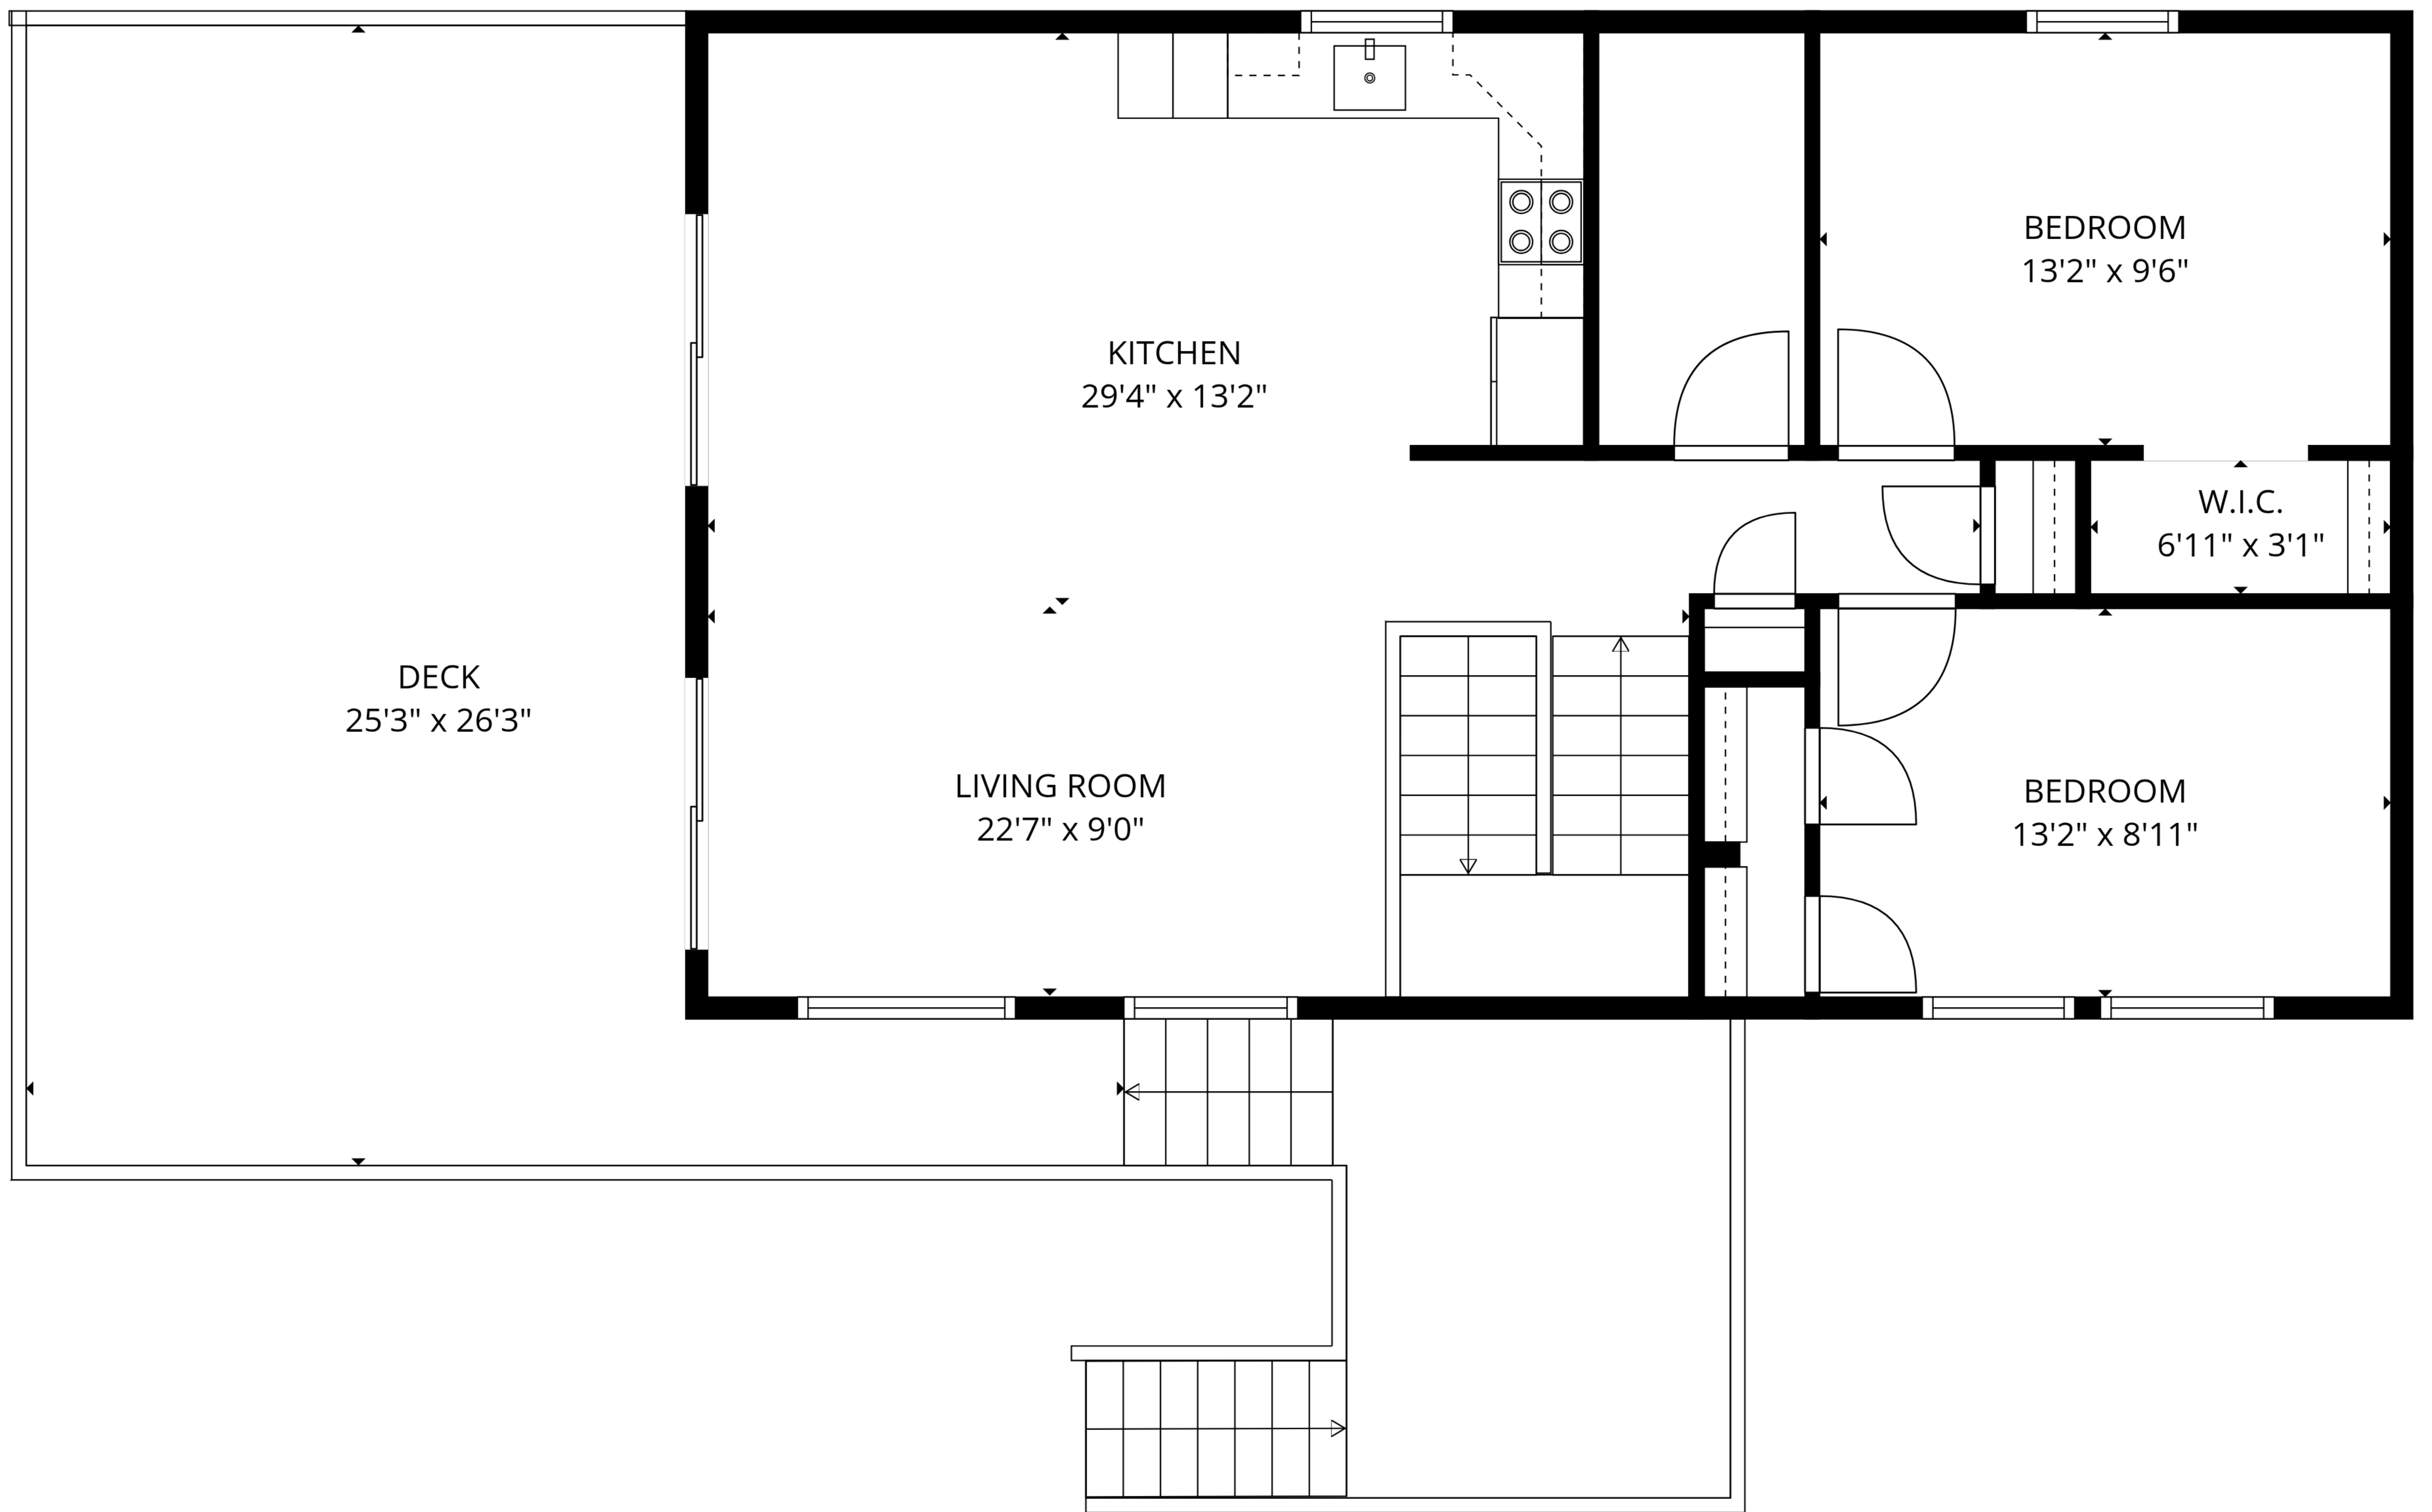

**TOTAL: 1720 sq. ft**

1st floor: 860 sq. ft, 2nd floor: 860 sq. ft

EXCLUDED AREAS: DECK: 566 sq. ft, WALLS: 124 sq. ft

MEASUREMENTS ARE DEEMED RELIABLE BUT ARE NOT GUARANTEED.

**TOTAL: 1720 sq. ft**  
1st floor: 860 sq. ft, 2nd floor: 860 sq. ft  
EXCLUDED AREAS: DECK: 566 sq. ft, WALLS: 124 sq. ft

MEASUREMENTS ARE DEEMED RELIABLE BUT ARE NOT GUARANTEED.

**TOTAL: 1720 sq. ft**  
 1st floor: 860 sq. ft, 2nd floor: 860 sq. ft  
 EXCLUDED AREAS: DECK: 566 sq. ft, WALLS: 124 sq. ft

MEASUREMENTS ARE DEEMED RELIABLE BUT ARE NOT GUARANTEED.