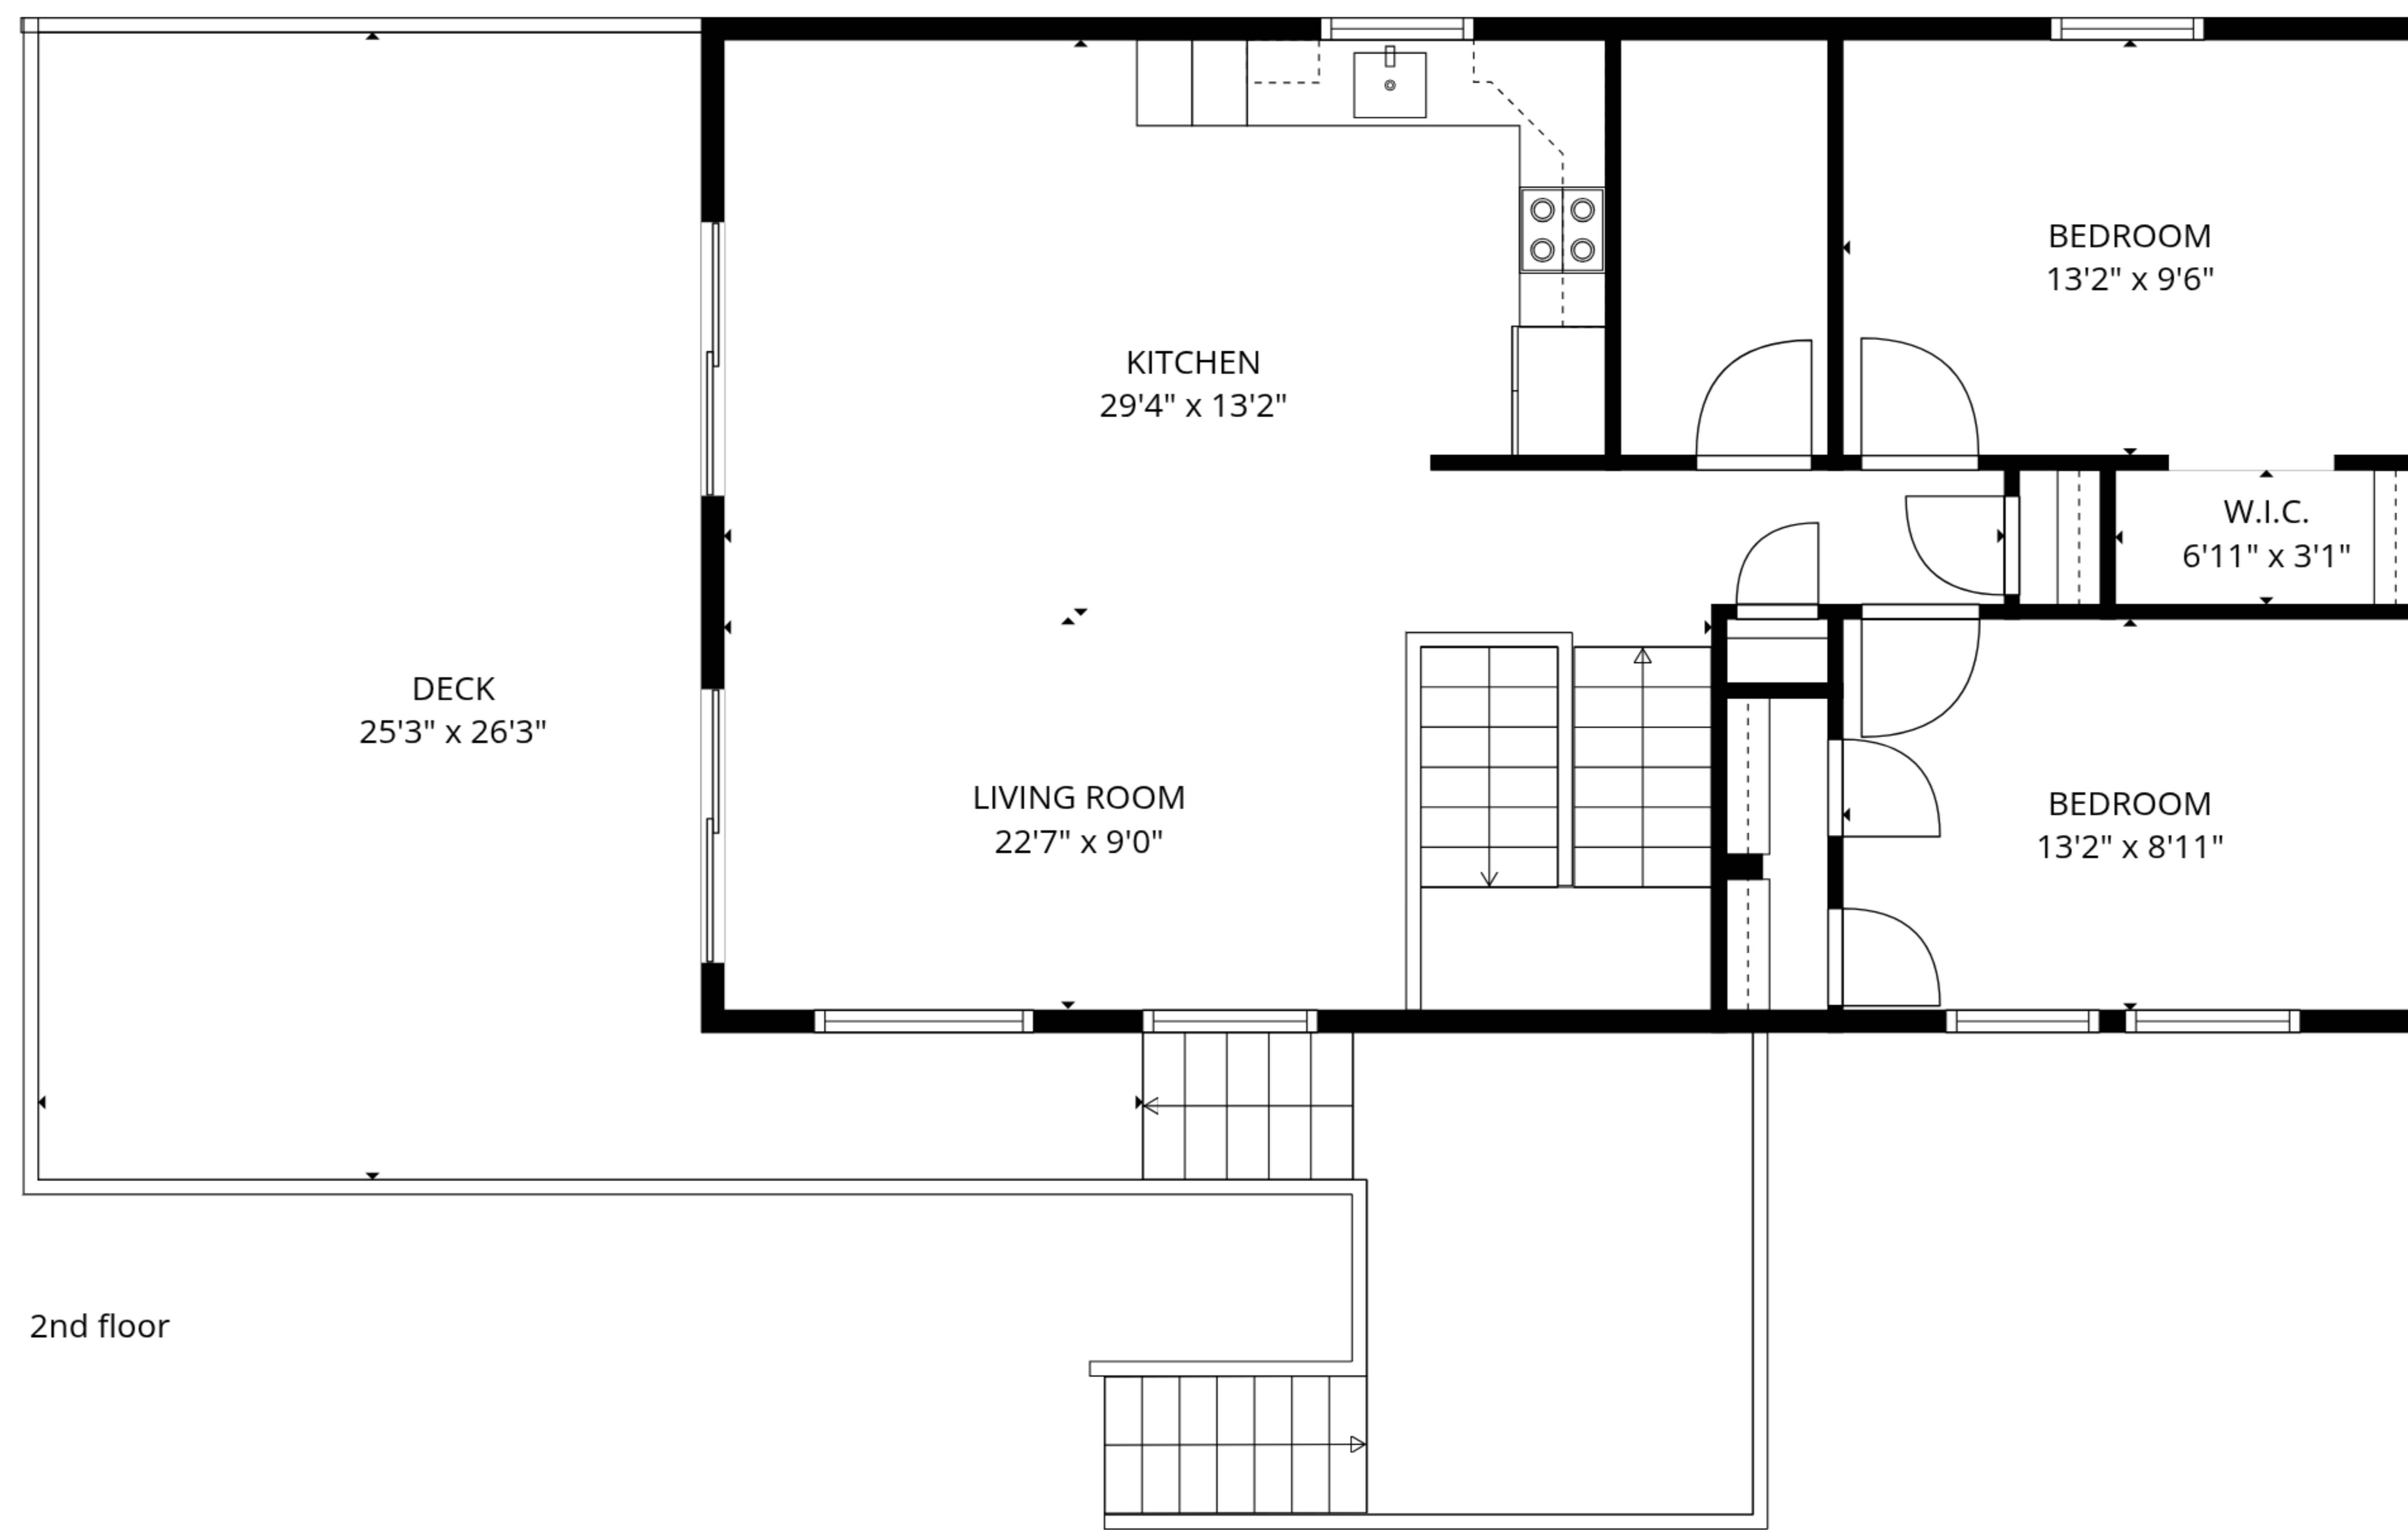

**TOTAL: 1720 sq. ft**

1st floor: 860 sq. ft, 2nd floor: 860 sq. ft

EXCLUDED AREAS: DECK: 566 sq. ft, WALLS: 124 sq. ft

MEASUREMENTS ARE DEEMED RELIABLE BUT ARE NOT GUARANTEED.

**TOTAL: 1720 sq. ft**  
1st floor: 860 sq. ft, 2nd floor: 860 sq. ft  
EXCLUDED AREAS: DECK: 566 sq. ft, WALLS: 124 sq. ft

MEASUREMENTS ARE DEEMED RELIABLE BUT ARE NOT GUARANTEED.

**TOTAL: 1720 sq. ft**  
 1st floor: 860 sq. ft, 2nd floor: 860 sq. ft  
 EXCLUDED AREAS: DECK: 566 sq. ft, WALLS: 124 sq. ft

MEASUREMENTS ARE DEEMED RELIABLE BUT ARE NOT GUARANTEED.