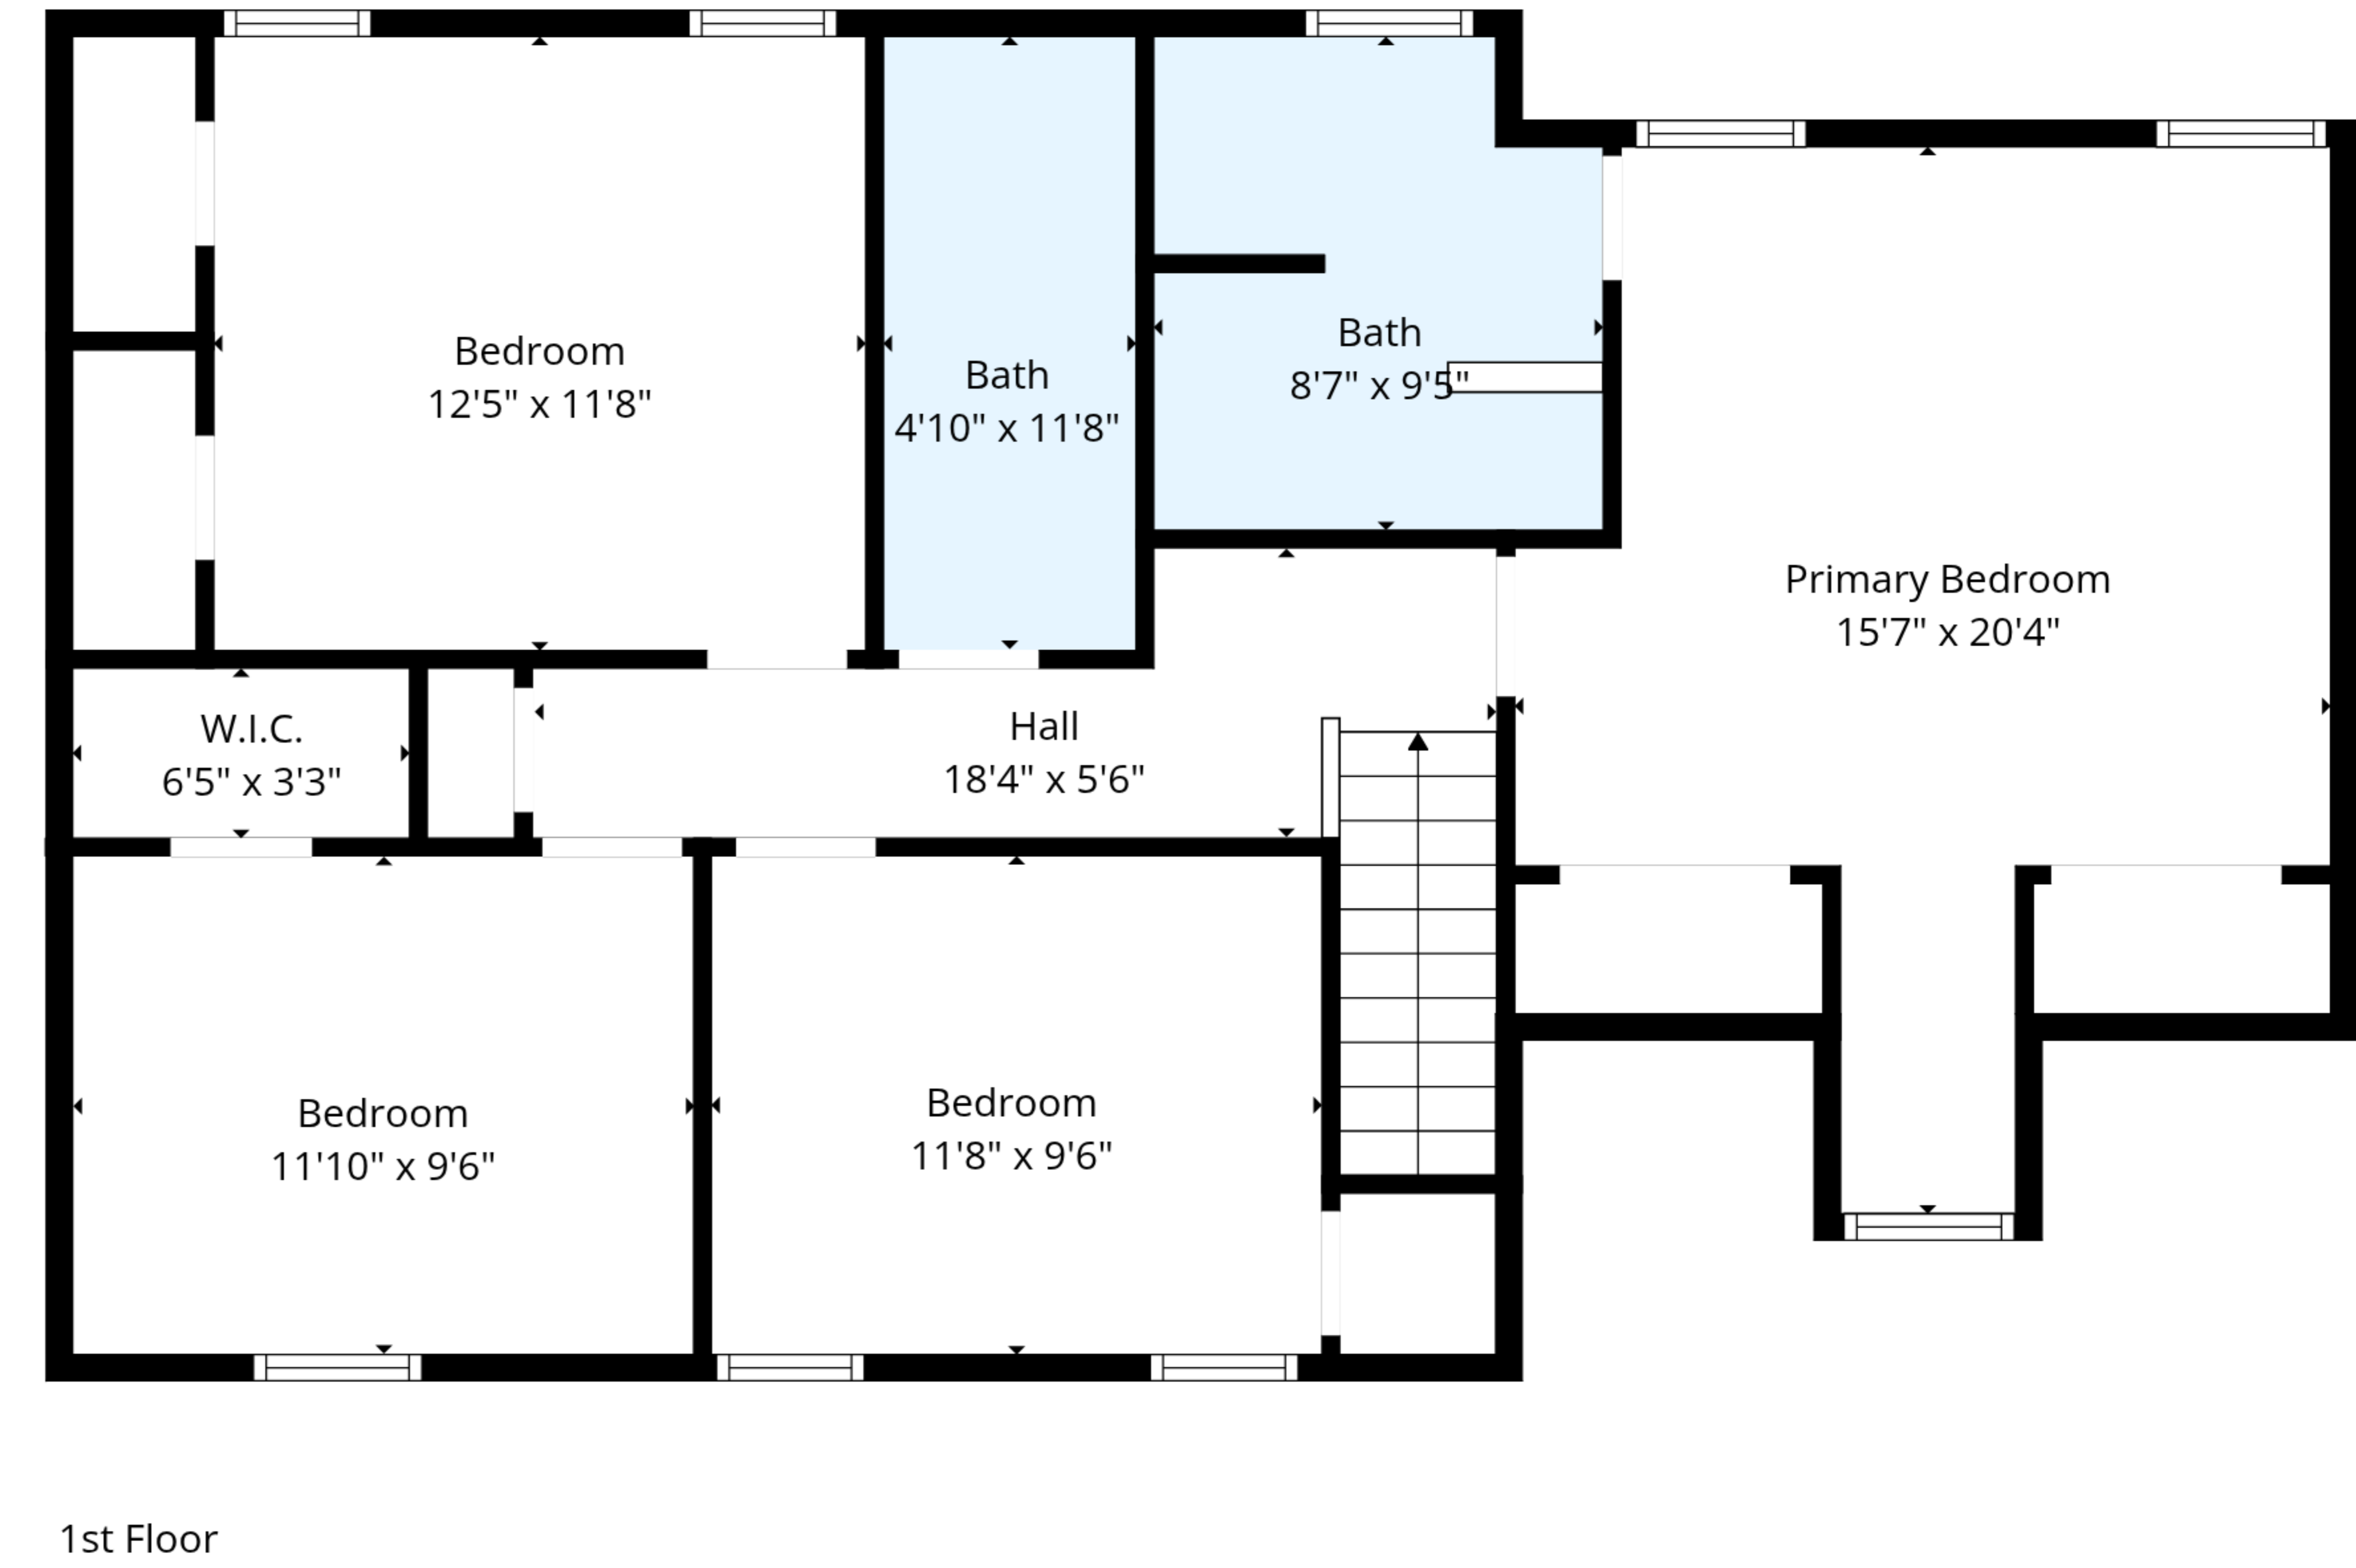

TOTAL: 1584 sq. ft

Ground floor: 627 sq. ft, 1st floor: 957 sq. ft

EXCLUDED AREAS: GARAGE: 326 sq. ft, PORCH: 130 sq. ft, DECK: 228 sq. ft,
FIREPLACE: 10 sq. ft, WALLS: 148 sq. ft

TOTAL: 1584 sq. ft

Ground floor: 627 sq. ft, 1st floor: 957 sq. ft

EXCLUDED AREAS: GARAGE: 326 sq. ft, PORCH: 130 sq. ft, DECK: 228 sq. ft,
 FIREPLACE: 10 sq. ft, WALLS: 148 sq. ft

TOTAL: 1584 sq. ft
 Ground floor: 627 sq. ft, 1st floor: 957 sq. ft
 EXCLUDED AREAS: GARAGE: 326 sq. ft, PORCH: 130 sq. ft, DECK: 228 sq. ft,
 FIREPLACE: 10 sq. ft, WALLS: 148 sq. ft