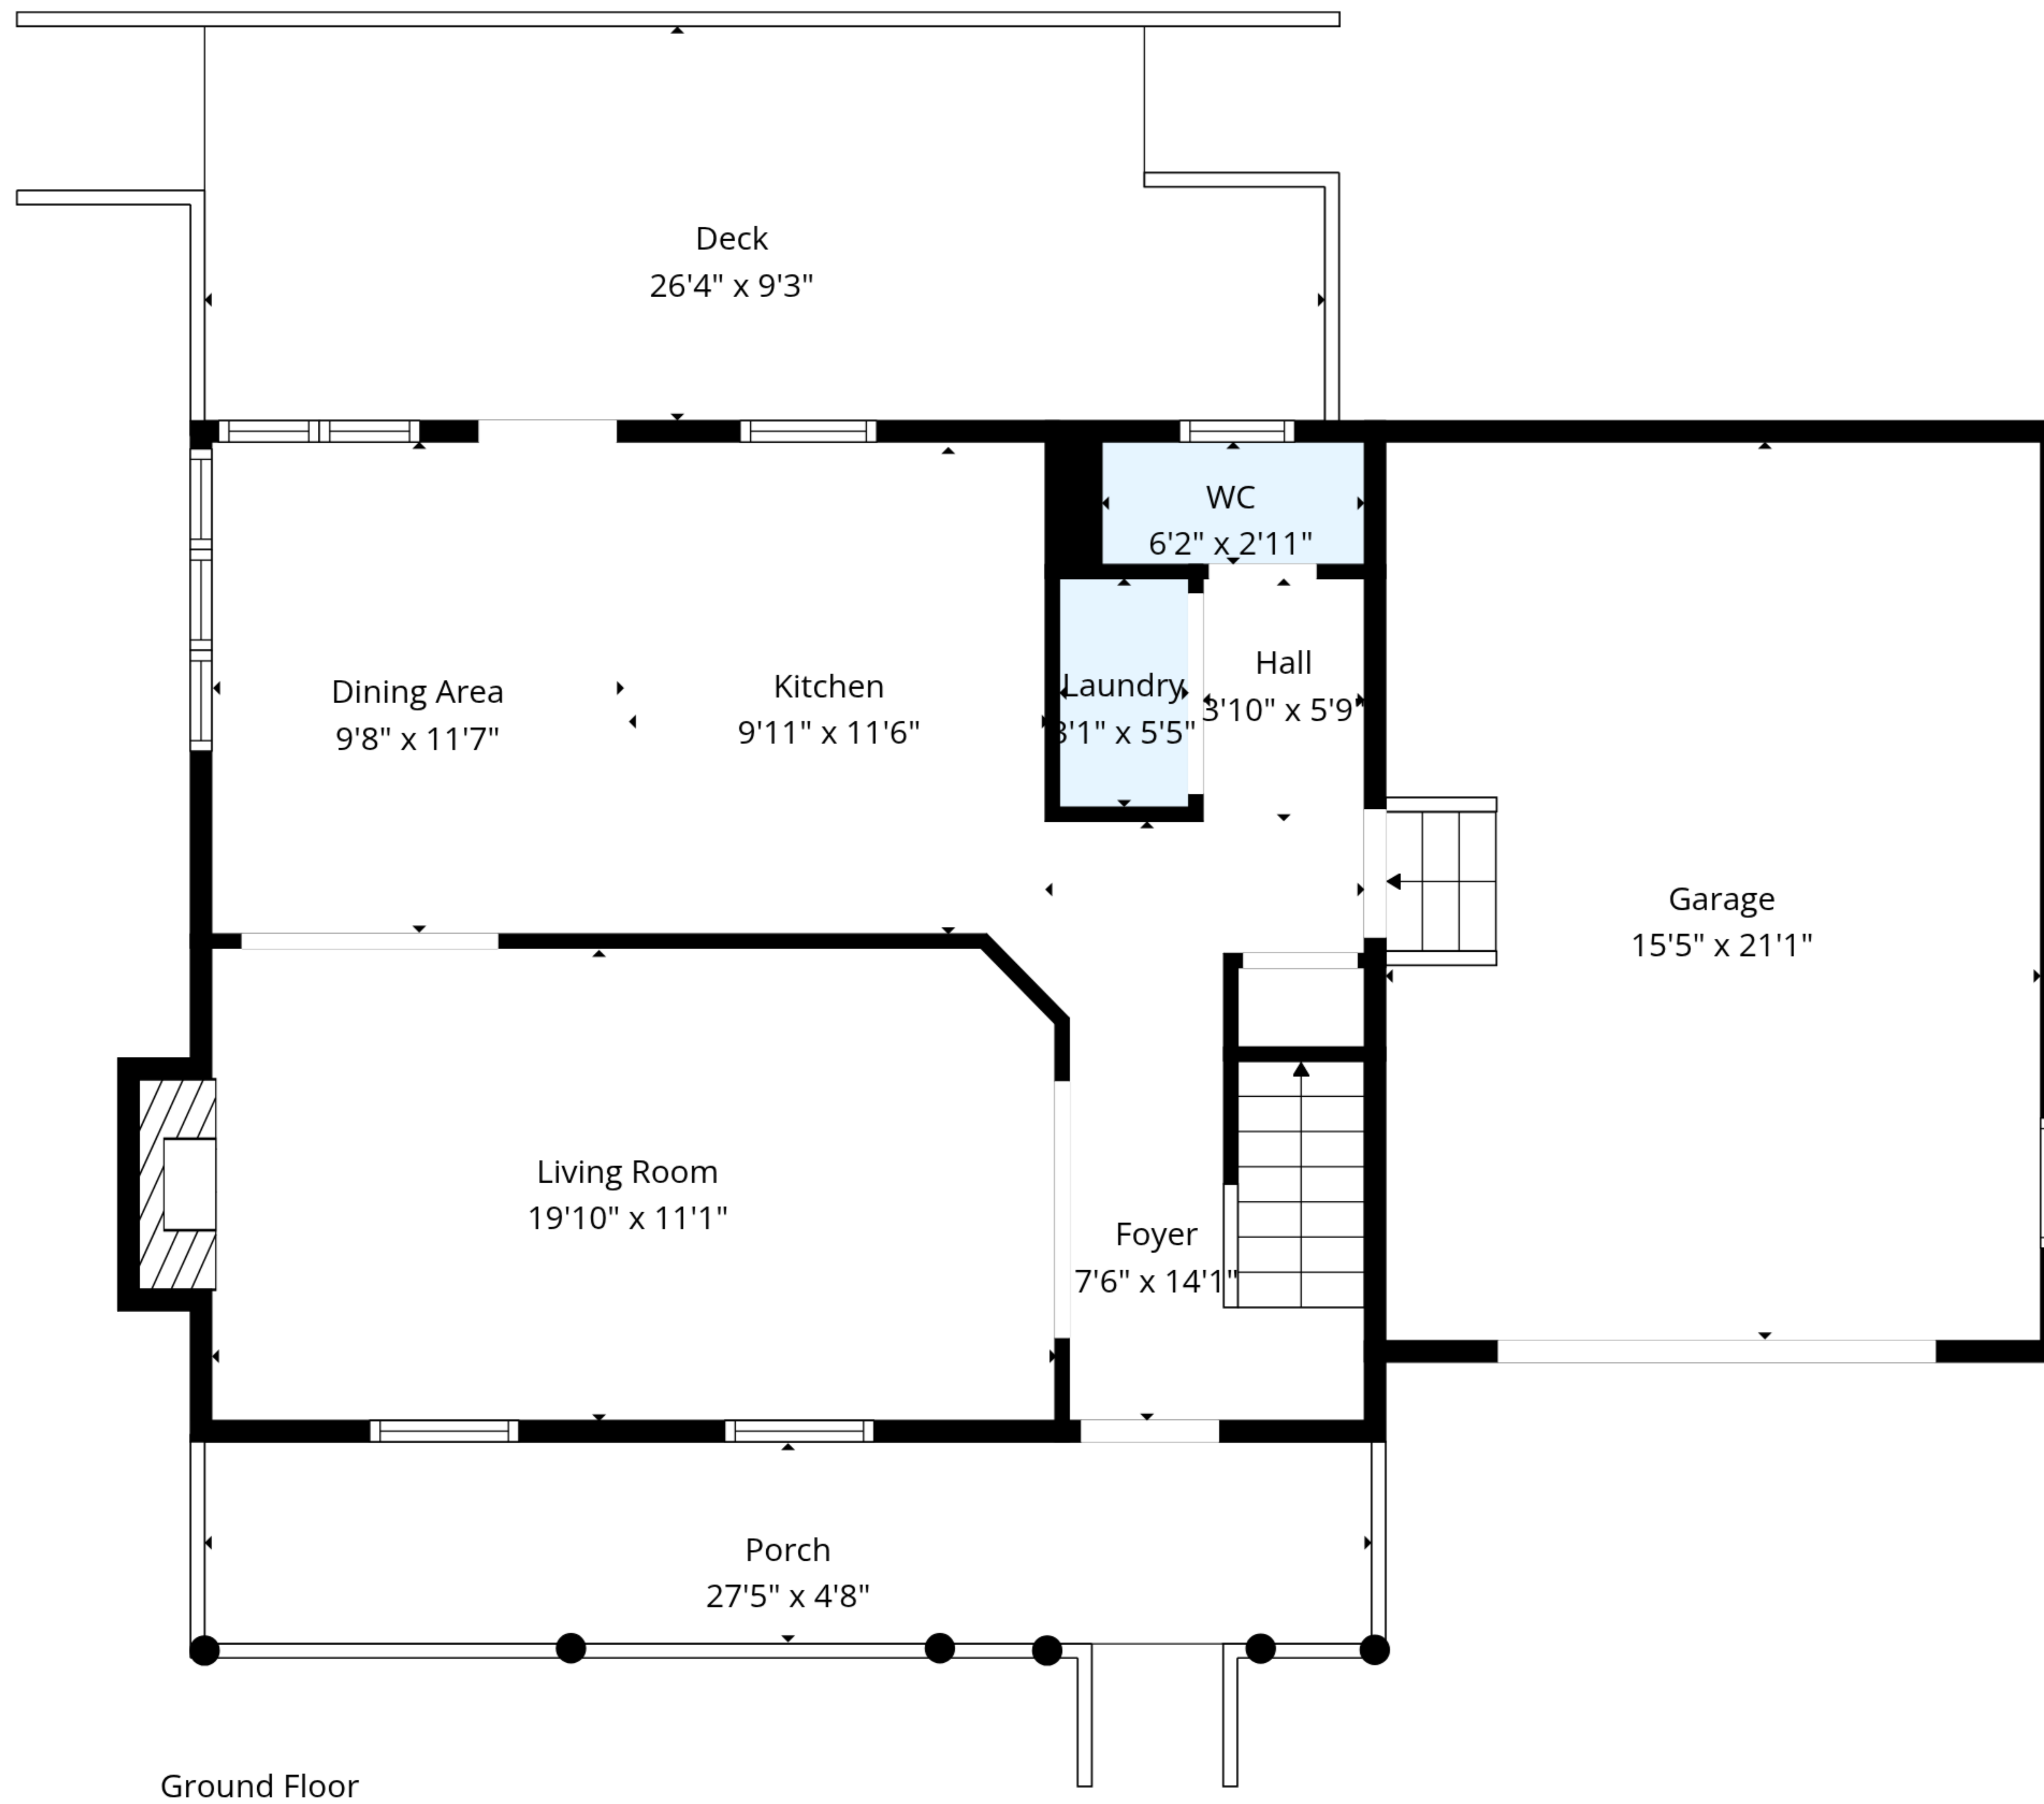

TOTAL: 1584 sq. ft

Ground floor: 627 sq. ft, 1st floor: 957 sq. ft

EXCLUDED AREAS: GARAGE: 326 sq. ft, PORCH: 130 sq. ft, DECK: 228 sq. ft,
FIREPLACE: 10 sq. ft, WALLS: 148 sq. ft

TOTAL: 1584 sq. ft

Ground floor: 627 sq. ft, 1st floor: 957 sq. ft

EXCLUDED AREAS: GARAGE: 326 sq. ft, PORCH: 130 sq. ft, DECK: 228 sq. ft,
 FIREPLACE: 10 sq. ft, WALLS: 148 sq. ft

TOTAL: 1584 sq. ft
 Ground floor: 627 sq. ft, 1st floor: 957 sq. ft
 EXCLUDED AREAS: GARAGE: 326 sq. ft, PORCH: 130 sq. ft, DECK: 228 sq. ft,
 FIREPLACE: 10 sq. ft, WALLS: 148 sq. ft