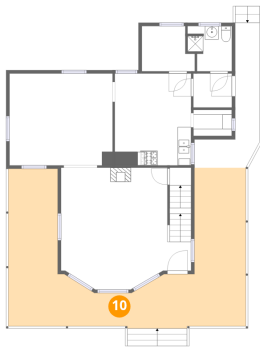

Heated: Yes
Finished: Yes
Enclosed: Yes
Contiguous: Yes
Permitted: Yes
Wet space: No
Addition: No
Conversion: No

102 Humarock Beach, Humarock, Plymouth County,
Massachusetts, United States, 02047

9 Floor 2 - Pantry

Dimensions: 5'8" x 3'11"
Area: 22 sq. ft
Counted as living area: Yes

Heated: Yes
Finished: Yes
Enclosed: Yes
Contiguous: Yes
Permitted: Yes
Wet space: No
Addition: No
Conversion: No

10 Floor 2 - Porch

Dimensions: 35'1" x 23'4"
Area: 818 sq. ft
Counted as living area: No

Heated: No
Finished: No
Enclosed: No
Contiguous: Yes
Permitted: Yes
Wet space: No
Addition: No
Conversion: No

11 Floor 3 - Hall

Dimensions: 19'2" x 8'9"
Area: 168 sq. ft
Counted as living area: Yes

Heated: Yes
Finished: Yes
Enclosed: Yes
Contiguous: Yes
Permitted: Yes
Wet space: No
Addition: No
Conversion: No