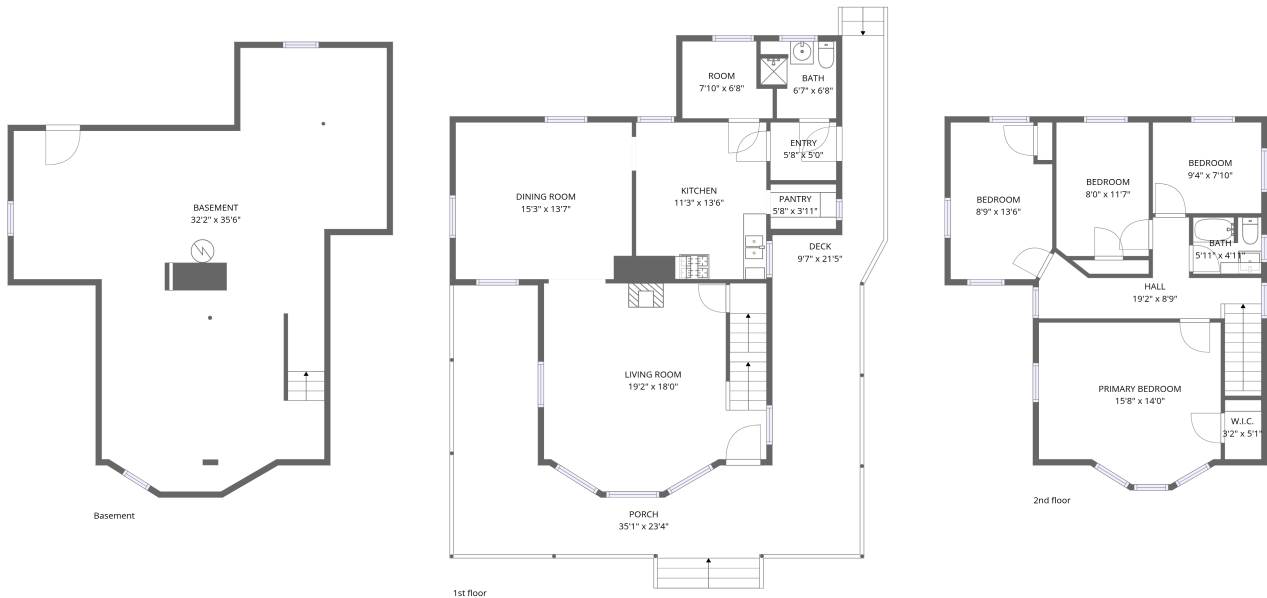

Home data report

102 Humarock Beach, Humarock, Plymouth County,
Massachusetts, United States, 02047

Total Area: 1514 sq. ft

Basement: 0 sq. ft, 1st Floor: 837 sq. ft, 2nd Floor: 677 sq. ft

Excluded: Basement 806 sq. ft, Porch 476 sq. ft, Deck 98 sq. ft, Walls: 197 sq. ft

Property summary

Home data report

102 Humarock Beach, Humarock, Plymouth County, Massachusetts, United States, 02047

Room dimensions

Floor 1 Below grade

Total:0sqft

Excluded: 806sqft

#		Dimensions	sqft	Counted as living area
1	Basement	32'2" x 35'6"	1141 sq. ft	No

102 Humarock Beach, Humarock, Plymouth County, Massachusetts, United States, 02047

Room dimensions

Floor 2

Total:837sqft

Excluded: 574sqft

#		Dimensions	sqft	Counted as living area
2	Dining Room	15'3" x 13'7"	206 sq. ft	Yes
3	Living Room	19'2" x 18'0"	345 sq. ft	Yes
4	Entry	5'8" x 5'0"	28 sq. ft	Yes
5	Room	7'10" x 6'8"	52 sq. ft	Yes
6	Bath	6'7" x 6'8"	44 sq. ft	Yes
7	Deck	9'7" x 21'5"	206 sq. ft	No
8	Kitchen	11'3" x 13'6"	152 sq. ft	Yes
9	Pantry	5'8" x 3'11"	22 sq. ft	Yes
10	Porch	35'1" x 23'4"	818 sq. ft	No

2 Floor 2 - Dining Room

Dimensions: 15'3" x 13'7"
Area: 206 sq. ft
Counted as living area: Yes

Heated: Yes
Finished: Yes
Enclosed: Yes
Contiguous: Yes
Permitted: Yes
Wet space: No
Addition: No
Conversion: No