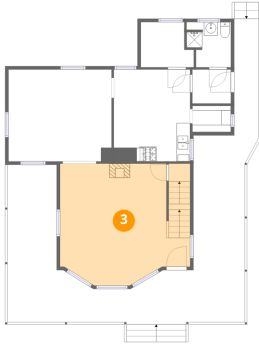

102 Humarock Beach, Humarock, Plymouth County, Massachusetts, United States, 02047

1 Floor 1 - Basement

Dimensions: 32'2" x 35'6"
Area: 1141 sq. ft
Counted as living area: No

Heated: Yes
Finished: No
Enclosed: Yes
Contiguous: Yes
Permitted: Yes
Wet space: No
Addition: No
Conversion: No

2 Floor 2 - Dining Room

Dimensions: 15'3" x 13'7"
Area: 206 sq. ft
Counted as living area: Yes

Heated: Yes
Finished: Yes
Enclosed: Yes
Contiguous: Yes
Permitted: Yes
Wet space: No
Addition: No
Conversion: No

102 Humarock Beach, Humarock, Plymouth County,
Massachusetts, United States, 02047

3 Floor 2 - Living Room

Dimensions: 19'2" x 18'0"
Area: 345 sq. ft
Counted as living area: Yes

Heated: Yes
Finished: Yes
Enclosed: Yes
Contiguous: Yes
Permitted: Yes
Wet space: No
Addition: No
Conversion: No

Dimensions: 7'10" x 6'8"
Area: 52 sq. ft
Counted as living area: Yes

Heated: Yes
Finished: Yes
Enclosed: Yes
Contiguous: Yes
Permitted: Yes
Wet space: No
Addition: No
Conversion: No

102 Humarock Beach, Humarock, Plymouth County,
Massachusetts, United States, 02047