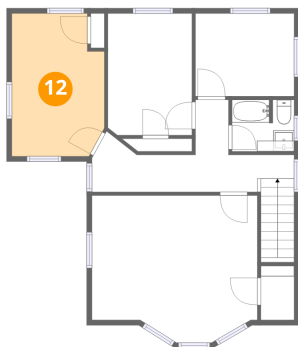

Dimensions: 5'8" x 3'11"
Area: 22 sq. ft
Counted as living area: Yes

Heated: Yes
Finished: Yes
Enclosed: Yes
Contiguous: Yes
Permitted: Yes
Wet space: No
Addition: No
Conversion: No

10 Floor 2 - Porch

Dimensions: 35'1" x 23'4"
Area: 818 sq. ft
Counted as living area: No

Heated: No
Finished: No
Enclosed: No
Contiguous: Yes
Permitted: Yes
Wet space: No
Addition: No
Conversion: No

11 Floor 3 - Hall

Dimensions: 19'2" x 8'9"
Area: 168 sq. ft
Counted as living area: Yes

Heated: Yes
Finished: Yes
Enclosed: Yes
Contiguous: Yes
Permitted: Yes
Wet space: No
Addition: No
Conversion: No

102 Humarock Beach, Humarock, Plymouth County,
Massachusetts, United States, 02047

12 Floor 3 - Bedroom

Dimensions: 8'9" x 13'6"
Area: 118 sq. ft
Counted as living area: Yes

Heated: Yes
Finished: Yes
Enclosed: Yes
Contiguous: Yes
Permitted: Yes
Wet space: No
Addition: No
Conversion: No