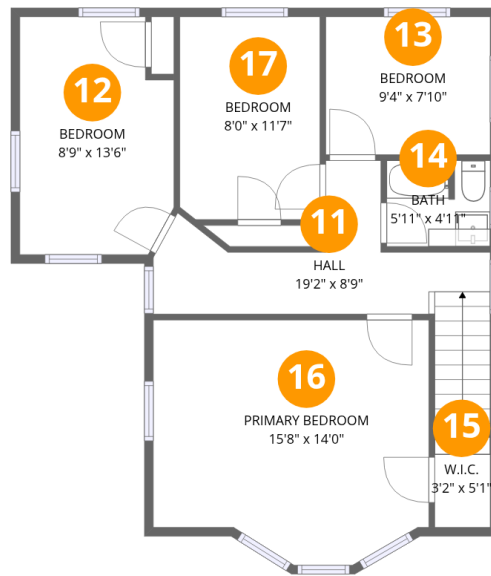

102 Humarock Beach, Humarock, Plymouth County, Massachusetts, United States, 02047

Room dimensions

Floor 2

Total:837sqft

Excluded: 574sqft

#		Dimensions	sqft	Counted as living area
2	Dining Room	15'3" x 13'7"	206 sq. ft	Yes
3	Living Room	19'2" x 18'0"	345 sq. ft	Yes
4	Entry	5'8" x 5'0"	28 sq. ft	Yes
5	Room	7'10" x 6'8"	52 sq. ft	Yes
6	Bath	6'7" x 6'8"	44 sq. ft	Yes
7	Deck	9'7" x 21'5"	206 sq. ft	No
8	Kitchen	11'3" x 13'6"	152 sq. ft	Yes
9	Pantry	5'8" x 3'11"	22 sq. ft	Yes
10	Porch	35'1" x 23'4"	818 sq. ft	No

Home data report

102 Humarock Beach, Humarock, Plymouth County,
Massachusetts, United States, 02047

Room dimensions

Floor 3

Total:677sqft

Excluded: 0sqft

#		Dimensions	sqft	Counted as living area
11	Hall	19'2" x 8'9"	168 sq. ft	Yes
12	Bedroom	8'9" x 13'6"	118 sq. ft	Yes
13	Bedroom	9'4" x 7'10"	73 sq. ft	Yes
14	Bath	5'11" x 4'11"	29 sq. ft	Yes
15	W.I.C.	3'2" x 5'1"	16 sq. ft	Yes
16	Primary Bedroom	15'8" x 14'0"	219 sq. ft	Yes
17	Bedroom	8'0" x 11'7"	92 sq. ft	Yes

2 Floor 2 - Dining Room

Dimensions: 15'3" x 13'7"
Area: 206 sq. ft
Counted as living area: Yes

Heated: Yes
Finished: Yes
Enclosed: Yes
Contiguous: Yes
Permitted: Yes
Wet space: No
Addition: No
Conversion: No

13 Floor 3 - Bedroom

Dimensions: 9'4" x 7'10"
Area: 73 sq. ft
Counted as living area: Yes

Heated: Yes
Finished: Yes
Enclosed: Yes
Contiguous: Yes
Permitted: Yes
Wet space: No
Addition: No
Conversion: No