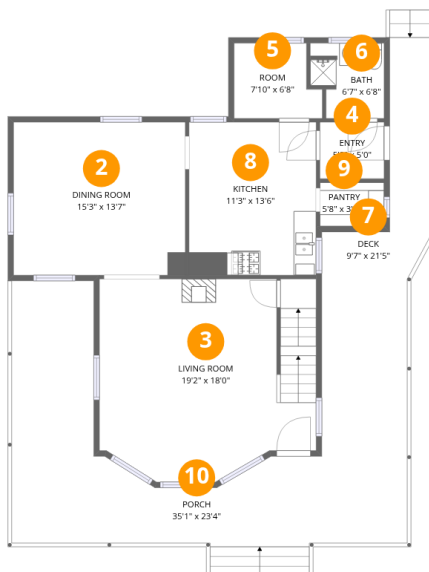

Property summary

Home data report

102 Humarock Beach, Humarock, Plymouth County, Massachusetts, United States, 02047

Room dimensions

Floor 1 Below grade

Total:0sqft

Excluded: 806sqft

#		Dimensions	sqft	Counted as living area
1	Basement	32'2" x 35'6"	1141 sq. ft	No

102 Humarock Beach, Humarock, Plymouth County, Massachusetts, United States, 02047

Room dimensions

Floor 2

Total:837sqft

Excluded: 574sqft

#		Dimensions	sqft	Counted as living area
2	Dining Room	15'3" x 13'7"	206 sq. ft	Yes
3	Living Room	19'2" x 18'0"	345 sq. ft	Yes
4	Entry	5'8" x 5'0"	28 sq. ft	Yes
5	Room	7'10" x 6'8"	52 sq. ft	Yes
6	Bath	6'7" x 6'8"	44 sq. ft	Yes
7	Deck	9'7" x 21'5"	206 sq. ft	No
8	Kitchen	11'3" x 13'6"	152 sq. ft	Yes
9	Pantry	5'8" x 3'11"	22 sq. ft	Yes
10	Porch	35'1" x 23'4"	818 sq. ft	No

Home data report

102 Humarock Beach, Humarock, Plymouth County,
Massachusetts, United States, 02047

Room dimensions

Floor 3

Total:677sqft

Excluded: 0sqft

#		Dimensions	sqft	Counted as living area
11	Hall	19'2" x 8'9"	168 sq. ft	Yes
12	Bedroom	8'9" x 13'6"	118 sq. ft	Yes
13	Bedroom	9'4" x 7'10"	73 sq. ft	Yes
14	Bath	5'11" x 4'11"	29 sq. ft	Yes
15	W.I.C.	3'2" x 5'1"	16 sq. ft	Yes
16	Primary Bedroom	15'8" x 14'0"	219 sq. ft	Yes
17	Bedroom	8'0" x 11'7"	92 sq. ft	Yes

2 Floor 2 - Dining Room

Dimensions: 15'3" x 13'7"
Area: 206 sq. ft
Counted as living area: Yes

Heated: Yes
Finished: Yes
Enclosed: Yes
Contiguous: Yes
Permitted: Yes
Wet space: No
Addition: No
Conversion: No