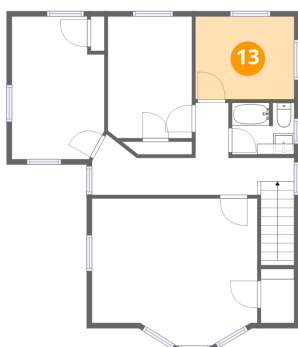

Heated: No
Finished: No
Enclosed: No
Contiguous: Yes
Permitted: Yes
Wet space: No
Addition: No
Conversion: No

11 Floor 3 - Hall

Dimensions: 19'2" x 8'9"
Area: 168 sq. ft
Counted as living area: Yes

Heated: Yes
Finished: Yes
Enclosed: Yes
Contiguous: Yes
Permitted: Yes
Wet space: No
Addition: No
Conversion: No

102 Humarock Beach, Humarock, Plymouth County,
Massachusetts, United States, 02047

12 Floor 3 - Bedroom

Dimensions: 8'9" x 13'6"
Area: 118 sq. ft
Counted as living area: Yes

Heated: Yes
Finished: Yes
Enclosed: Yes
Contiguous: Yes
Permitted: Yes
Wet space: No
Addition: No
Conversion: No

13 Floor 3 - Bedroom

Dimensions: 9'4" x 7'10"
Area: 73 sq. ft
Counted as living area: Yes

Heated: Yes
Finished: Yes
Enclosed: Yes
Contiguous: Yes
Permitted: Yes
Wet space: No
Addition: No
Conversion: No

14 Floor 3 - Bath

Dimensions: 5'11" x 4'11"
Area: 29 sq. ft
Counted as living area: Yes

Heated: Yes
Finished: Yes
Enclosed: Yes
Contiguous: Yes
Permitted: Yes
Wet space: Yes
Addition: No
Conversion: No

102 Humarock Beach, Humarock, Plymouth County,
Massachusetts, United States, 02047