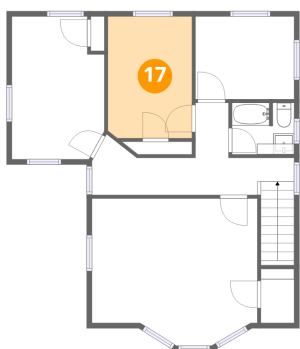

14 Floor 3 - Bath

Dimensions: 5'11" x 4'11"
Area: 29 sq. ft
Counted as living area: Yes

Heated: Yes
Finished: Yes
Enclosed: Yes
Contiguous: Yes
Permitted: Yes
Wet space: Yes
Addition: No
Conversion: No

102 Humarock Beach, Humarock, Plymouth County,
Massachusetts, United States, 02047

15 Floor 3 - W.I.C.

Dimensions: 3'2" x 5'1"
Area: 16 sq. ft
Counted as living area: Yes

Heated: Yes
Finished: Yes
Enclosed: Yes
Contiguous: Yes
Permitted: Yes
Wet space: No
Addition: No
Conversion: No

16 Floor 3 - Primary Bedroom

Dimensions: 15'8" x 14'0"
Area: 219 sq. ft
Counted as living area: Yes

Heated: Yes
Finished: Yes
Enclosed: Yes
Contiguous: Yes
Permitted: Yes
Wet space: No
Addition: No
Conversion: No

17 Floor 3 - Bedroom