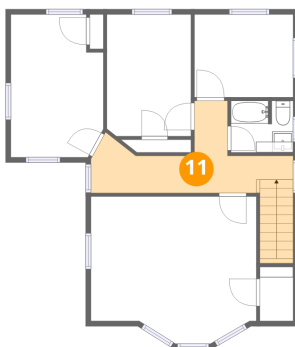

Heated: Yes
Finished: Yes
Enclosed: Yes
Contiguous: Yes
Permitted: Yes
Wet space: No
Addition: No
Conversion: No

102 Humarock Beach, Humarock, Plymouth County,
Massachusetts, United States, 02047

9 Floor 2 - Pantry

Dimensions: 5'8" x 3'11"
Area: 22 sq. ft
Counted as living area: Yes

Heated: Yes
Finished: Yes
Enclosed: Yes
Contiguous: Yes
Permitted: Yes
Wet space: No
Addition: No
Conversion: No

10 Floor 2 - Porch

Dimensions: 35'1" x 23'4"
Area: 818 sq. ft
Counted as living area: No

Heated: No
Finished: No
Enclosed: No
Contiguous: Yes
Permitted: Yes
Wet space: No
Addition: No
Conversion: No

11 Floor 3 - Hall

Dimensions: 19'2" x 8'9"
Area: 168 sq. ft
Counted as living area: Yes

Heated: Yes
Finished: Yes
Enclosed: Yes
Contiguous: Yes
Permitted: Yes
Wet space: No
Addition: No
Conversion: No

102 Humarock Beach, Humarock, Plymouth County,
Massachusetts, United States, 02047

12 Floor 3 - Bedroom

Dimensions: 8'9" x 13'6"
Area: 118 sq. ft
Counted as living area: Yes

Heated: Yes
Finished: Yes
Enclosed: Yes
Contiguous: Yes
Permitted: Yes
Wet space: No
Addition: No
Conversion: No