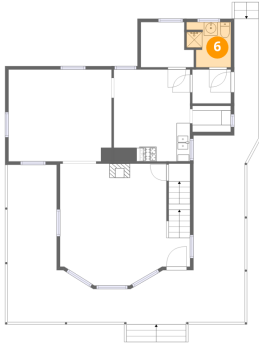

102 Humarock Beach, Humarock, Plymouth County,
Massachusetts, United States, 02047

6 Floor 2 - Bath

Dimensions: 6'7" x 6'8"
Area: 44 sq. ft
Counted as living area: Yes

Heated: Yes
Finished: Yes
Enclosed: Yes
Contiguous: Yes
Permitted: Yes
Wet space: Yes
Addition: No
Conversion: No