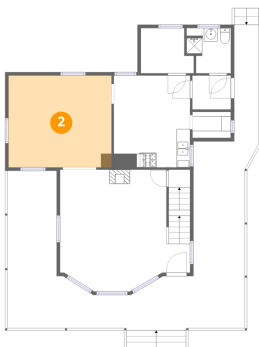

Home data report

102 Humarock Beach, Humarock, Plymouth County,
Massachusetts, United States, 02047

Room dimensions

Floor 3

Total:677sqft

Excluded: 0sqft

#		Dimensions	sqft	Counted as living area
11	Hall	19'2" x 8'9"	168 sq. ft	Yes
12	Bedroom	8'9" x 13'6"	118 sq. ft	Yes
13	Bedroom	9'4" x 7'10"	73 sq. ft	Yes
14	Bath	5'11" x 4'11"	29 sq. ft	Yes
15	W.I.C.	3'2" x 5'1"	16 sq. ft	Yes
16	Primary Bedroom	15'8" x 14'0"	219 sq. ft	Yes
17	Bedroom	8'0" x 11'7"	92 sq. ft	Yes

102 Humarock Beach, Humarock, Plymouth County, Massachusetts, United States, 02047

1 Floor 1 - Basement

Dimensions: 32'2" x 35'6"
Area: 1141 sq. ft
Counted as living area: No

Heated: Yes
Finished: No
Enclosed: Yes
Contiguous: Yes
Permitted: Yes
Wet space: No
Addition: No
Conversion: No

2 Floor 2 - Dining Room

Dimensions: 15'3" x 13'7"
Area: 206 sq. ft
Counted as living area: Yes

Heated: Yes
Finished: Yes
Enclosed: Yes
Contiguous: Yes
Permitted: Yes
Wet space: No
Addition: No
Conversion: No

102 Humarock Beach, Humarock, Plymouth County,
Massachusetts, United States, 02047

3 Floor 2 - Living Room

Dimensions: 19'2" x 18'0"
Area: 345 sq. ft
Counted as living area: Yes

Heated: Yes
Finished: Yes
Enclosed: Yes
Contiguous: Yes
Permitted: Yes
Wet space: No
Addition: No
Conversion: No