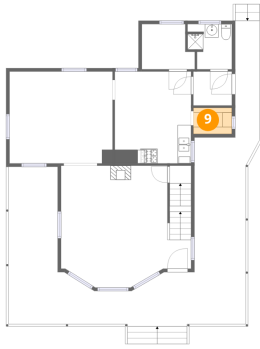

Dimensions: 9'7" x 21'5"
Area: 206 sq. ft
Counted as living area: No

Heated: No
Finished: No
Enclosed: No
Contiguous: Yes
Permitted: Yes
Wet space: No
Addition: No
Conversion: No

8 Floor 2 - Kitchen

Dimensions: 11'3" x 13'6"
Area: 152 sq. ft
Counted as living area: Yes

Heated: Yes
Finished: Yes
Enclosed: Yes
Contiguous: Yes
Permitted: Yes
Wet space: No
Addition: No
Conversion: No

102 Humarock Beach, Humarock, Plymouth County,
Massachusetts, United States, 02047

9 Floor 2 - Pantry