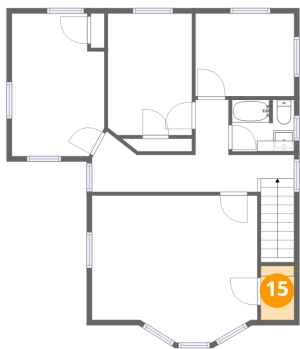

102 Humarock Beach, Humarock, Plymouth County,
Massachusetts, United States, 02047

12 Floor 3 - Bedroom

Dimensions: 8'9" x 13'6"
Area: 118 sq. ft
Counted as living area: Yes

Heated: Yes
Finished: Yes
Enclosed: Yes
Contiguous: Yes
Permitted: Yes
Wet space: No
Addition: No
Conversion: No

13 Floor 3 - Bedroom

Dimensions: 9'4" x 7'10"
Area: 73 sq. ft
Counted as living area: Yes

Heated: Yes
Finished: Yes
Enclosed: Yes
Contiguous: Yes
Permitted: Yes
Wet space: No
Addition: No
Conversion: No

14 Floor 3 - Bath

Dimensions: 5'11" x 4'11"
Area: 29 sq. ft
Counted as living area: Yes

Heated: Yes
Finished: Yes
Enclosed: Yes
Contiguous: Yes
Permitted: Yes
Wet space: Yes
Addition: No
Conversion: No

102 Humarock Beach, Humarock, Plymouth County,
Massachusetts, United States, 02047

15 Floor 3 - W.I.C.

Dimensions: 3'2" x 5'1"
Area: 16 sq. ft
Counted as living area: Yes

Heated: Yes
Finished: Yes
Enclosed: Yes
Contiguous: Yes
Permitted: Yes
Wet space: No
Addition: No
Conversion: No

16 Floor 3 - Primary Bedroom