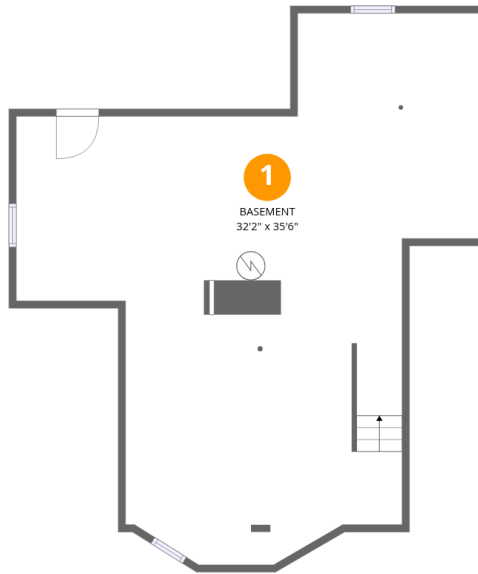

Home data report

102 Humarock Beach, Humarock, Plymouth County,
Massachusetts, United States, 02047

Total Area: 1514 sq. ft

Basement: 0 sq. ft, 1st Floor: 837 sq. ft, 2nd Floor: 677 sq. ft

Excluded: Basement 806 sq. ft, Porch 476 sq. ft, Deck 98 sq. ft, Walls: 197 sq. ft

Property summary

Home data report

102 Humarock Beach, Humarock, Plymouth County, Massachusetts, United States, 02047

Room dimensions

Floor 1 Below grade

Total:0sqft

Excluded: 806sqft

#		Dimensions	sqft	Counted as living area
1	Basement	32'2" x 35'6"	1141 sq. ft	No

102 Humarock Beach, Humarock, Plymouth County, Massachusetts, United States, 02047

Room dimensions

Floor 2

Total:837sqft

Excluded: 574sqft

#		Dimensions	sqft	Counted as living area
2	Dining Room	15'3" x 13'7"	206 sq. ft	Yes
3	Living Room	19'2" x 18'0"	345 sq. ft	Yes
4	Entry	5'8" x 5'0"	28 sq. ft	Yes
5	Room	7'10" x 6'8"	52 sq. ft	Yes
6	Bath	6'7" x 6'8"	44 sq. ft	Yes
7	Deck	9'7" x 21'5"	206 sq. ft	No
8	Kitchen	11'3" x 13'6"	152 sq. ft	Yes
9	Pantry	5'8" x 3'11"	22 sq. ft	Yes
10	Porch	35'1" x 23'4"	818 sq. ft	No