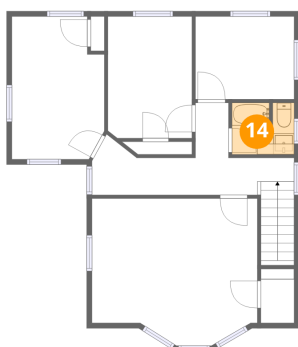

Heated: No
Finished: No
Enclosed: No
Contiguous: Yes
Permitted: Yes
Wet space: No
Addition: No
Conversion: No

11 Floor 3 - Hall

Dimensions: 19'2" x 8'9"
Area: 168 sq. ft
Counted as living area: Yes

Heated: Yes
Finished: Yes
Enclosed: Yes
Contiguous: Yes
Permitted: Yes
Wet space: No
Addition: No
Conversion: No

102 Humarock Beach, Humarock, Plymouth County,
Massachusetts, United States, 02047

12 Floor 3 - Bedroom

Dimensions: 8'9" x 13'6"
Area: 118 sq. ft
Counted as living area: Yes

Heated: Yes
Finished: Yes
Enclosed: Yes
Contiguous: Yes
Permitted: Yes
Wet space: No
Addition: No
Conversion: No

13 Floor 3 - Bedroom

Dimensions: 9'4" x 7'10"
Area: 73 sq. ft
Counted as living area: Yes

Heated: Yes
Finished: Yes
Enclosed: Yes
Contiguous: Yes
Permitted: Yes
Wet space: No
Addition: No
Conversion: No

14 Floor 3 - Bath

Dimensions: 5'11" x 4'11"
Area: 29 sq. ft
Counted as living area: Yes

Heated: Yes
Finished: Yes
Enclosed: Yes
Contiguous: Yes
Permitted: Yes
Wet space: Yes
Addition: No
Conversion: No

102 Humarock Beach, Humarock, Plymouth County,
Massachusetts, United States, 02047