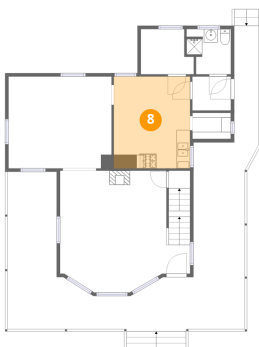

8 Floor 2 - Kitchen

Dimensions: 11'3" x 13'6"
Area: 152 sq. ft
Counted as living area: Yes

Heated: Yes
Finished: Yes
Enclosed: Yes
Contiguous: Yes
Permitted: Yes
Wet space: No
Addition: No
Conversion: No