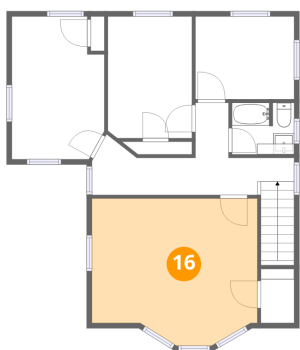

102 Humarock Beach, Humarock, Plymouth County,
Massachusetts, United States, 02047

12 Floor 3 - Bedroom

Dimensions: 8'9" x 13'6"
Area: 118 sq. ft
Counted as living area: Yes

Heated: Yes
Finished: Yes
Enclosed: Yes
Contiguous: Yes
Permitted: Yes
Wet space: No
Addition: No
Conversion: No

13 Floor 3 - Bedroom

Dimensions: 9'4" x 7'10"
Area: 73 sq. ft
Counted as living area: Yes

Heated: Yes
Finished: Yes
Enclosed: Yes
Contiguous: Yes
Permitted: Yes
Wet space: No
Addition: No
Conversion: No

14 Floor 3 - Bath

Dimensions: 5'11" x 4'11"
Area: 29 sq. ft
Counted as living area: Yes

Heated: Yes
Finished: Yes
Enclosed: Yes
Contiguous: Yes
Permitted: Yes
Wet space: Yes
Addition: No
Conversion: No

102 Humarock Beach, Humarock, Plymouth County,
Massachusetts, United States, 02047

15 Floor 3 - W.I.C.

Dimensions: 3'2" x 5'1"
Area: 16 sq. ft
Counted as living area: Yes

Heated: Yes
Finished: Yes
Enclosed: Yes
Contiguous: Yes
Permitted: Yes
Wet space: No
Addition: No
Conversion: No

16 Floor 3 - Primary Bedroom