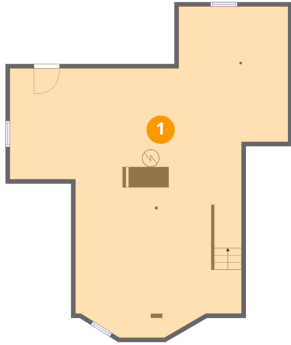

102 Humarock Beach, Humarock, Plymouth County, Massachusetts, United States, 02047

Room dimensions

Floor 2

Total:837sqft

Excluded: 574sqft

#		Dimensions	sqft	Counted as living area
2	Dining Room	15'3" x 13'7"	206 sq. ft	Yes
3	Living Room	19'2" x 18'0"	345 sq. ft	Yes
4	Entry	5'8" x 5'0"	28 sq. ft	Yes
5	Room	7'10" x 6'8"	52 sq. ft	Yes
6	Bath	6'7" x 6'8"	44 sq. ft	Yes
7	Deck	9'7" x 21'5"	206 sq. ft	No
8	Kitchen	11'3" x 13'6"	152 sq. ft	Yes
9	Pantry	5'8" x 3'11"	22 sq. ft	Yes
10	Porch	35'1" x 23'4"	818 sq. ft	No

Home data report

102 Humarock Beach, Humarock, Plymouth County,
Massachusetts, United States, 02047

Room dimensions

Floor 3

Total:677sqft

Excluded: 0sqft

#		Dimensions	sqft	Counted as living area
11	Hall	19'2" x 8'9"	168 sq. ft	Yes
12	Bedroom	8'9" x 13'6"	118 sq. ft	Yes
13	Bedroom	9'4" x 7'10"	73 sq. ft	Yes
14	Bath	5'11" x 4'11"	29 sq. ft	Yes
15	W.I.C.	3'2" x 5'1"	16 sq. ft	Yes
16	Primary Bedroom	15'8" x 14'0"	219 sq. ft	Yes
17	Bedroom	8'0" x 11'7"	92 sq. ft	Yes

102 Humarock Beach, Humarock, Plymouth County, Massachusetts, United States, 02047

1 Floor 1 - Basement

Dimensions: 32'2" x 35'6"
Area: 1141 sq. ft
Counted as living area: No

Heated: Yes
Finished: No
Enclosed: Yes
Contiguous: Yes
Permitted: Yes
Wet space: No
Addition: No
Conversion: No