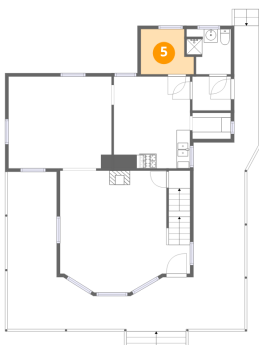

2 Floor 2 - Dining Room

Dimensions: 15'3" x 13'7"
Area: 206 sq. ft
Counted as living area: Yes

Heated: Yes
Finished: Yes
Enclosed: Yes
Contiguous: Yes
Permitted: Yes
Wet space: No
Addition: No
Conversion: No

102 Humarock Beach, Humarock, Plymouth County,
Massachusetts, United States, 02047

3 Floor 2 - Living Room

Dimensions: 19'2" x 18'0"
Area: 345 sq. ft
Counted as living area: Yes

Heated: Yes
Finished: Yes
Enclosed: Yes
Contiguous: Yes
Permitted: Yes
Wet space: No
Addition: No
Conversion: No

4 Floor 2 - Entry

Dimensions: 5'8" x 5'0"
Area: 28 sq. ft
Counted as living area: Yes

Heated: Yes
Finished: Yes
Enclosed: Yes
Contiguous: Yes
Permitted: Yes
Wet space: No
Addition: No
Conversion: No

5 Floor 2 - Room

Dimensions: 7'10" x 6'8"
Area: 52 sq. ft
Counted as living area: Yes

Heated: Yes
Finished: Yes
Enclosed: Yes
Contiguous: Yes
Permitted: Yes
Wet space: No
Addition: No
Conversion: No

102 Humarock Beach, Humarock, Plymouth County,
Massachusetts, United States, 02047