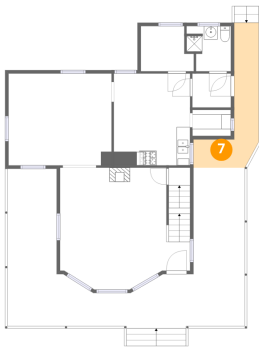

7 Floor 2 - Deck

Dimensions: 9'7" x 21'5"
Area: 206 sq. ft
Counted as living area: No

Heated: No
Finished: No
Enclosed: No
Contiguous: Yes
Permitted: Yes
Wet space: No
Addition: No
Conversion: No