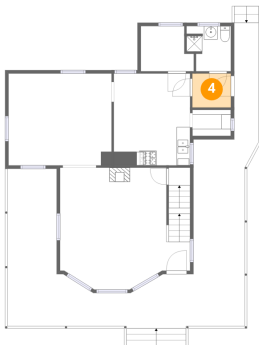

2 Floor 2 - Dining Room

Dimensions: 15'3" x 13'7"
Area: 206 sq. ft
Counted as living area: Yes

Heated: Yes
Finished: Yes
Enclosed: Yes
Contiguous: Yes
Permitted: Yes
Wet space: No
Addition: No
Conversion: No

102 Humarock Beach, Humarock, Plymouth County,
Massachusetts, United States, 02047

3 Floor 2 - Living Room

Dimensions: 19'2" x 18'0"
Area: 345 sq. ft
Counted as living area: Yes

Heated: Yes
Finished: Yes
Enclosed: Yes
Contiguous: Yes
Permitted: Yes
Wet space: No
Addition: No
Conversion: No

4 Floor 2 - Entry

Dimensions: 5'8" x 5'0"
Area: 28 sq. ft
Counted as living area: Yes

Heated: Yes
Finished: Yes
Enclosed: Yes
Contiguous: Yes
Permitted: Yes
Wet space: No
Addition: No
Conversion: No

5 Floor 2 - Room

Dimensions: 7'10" x 6'8"
Area: 52 sq. ft
Counted as living area: Yes

Heated: Yes
Finished: Yes
Enclosed: Yes
Contiguous: Yes
Permitted: Yes
Wet space: No
Addition: No
Conversion: No

102 Humarock Beach, Humarock, Plymouth County,
Massachusetts, United States, 02047