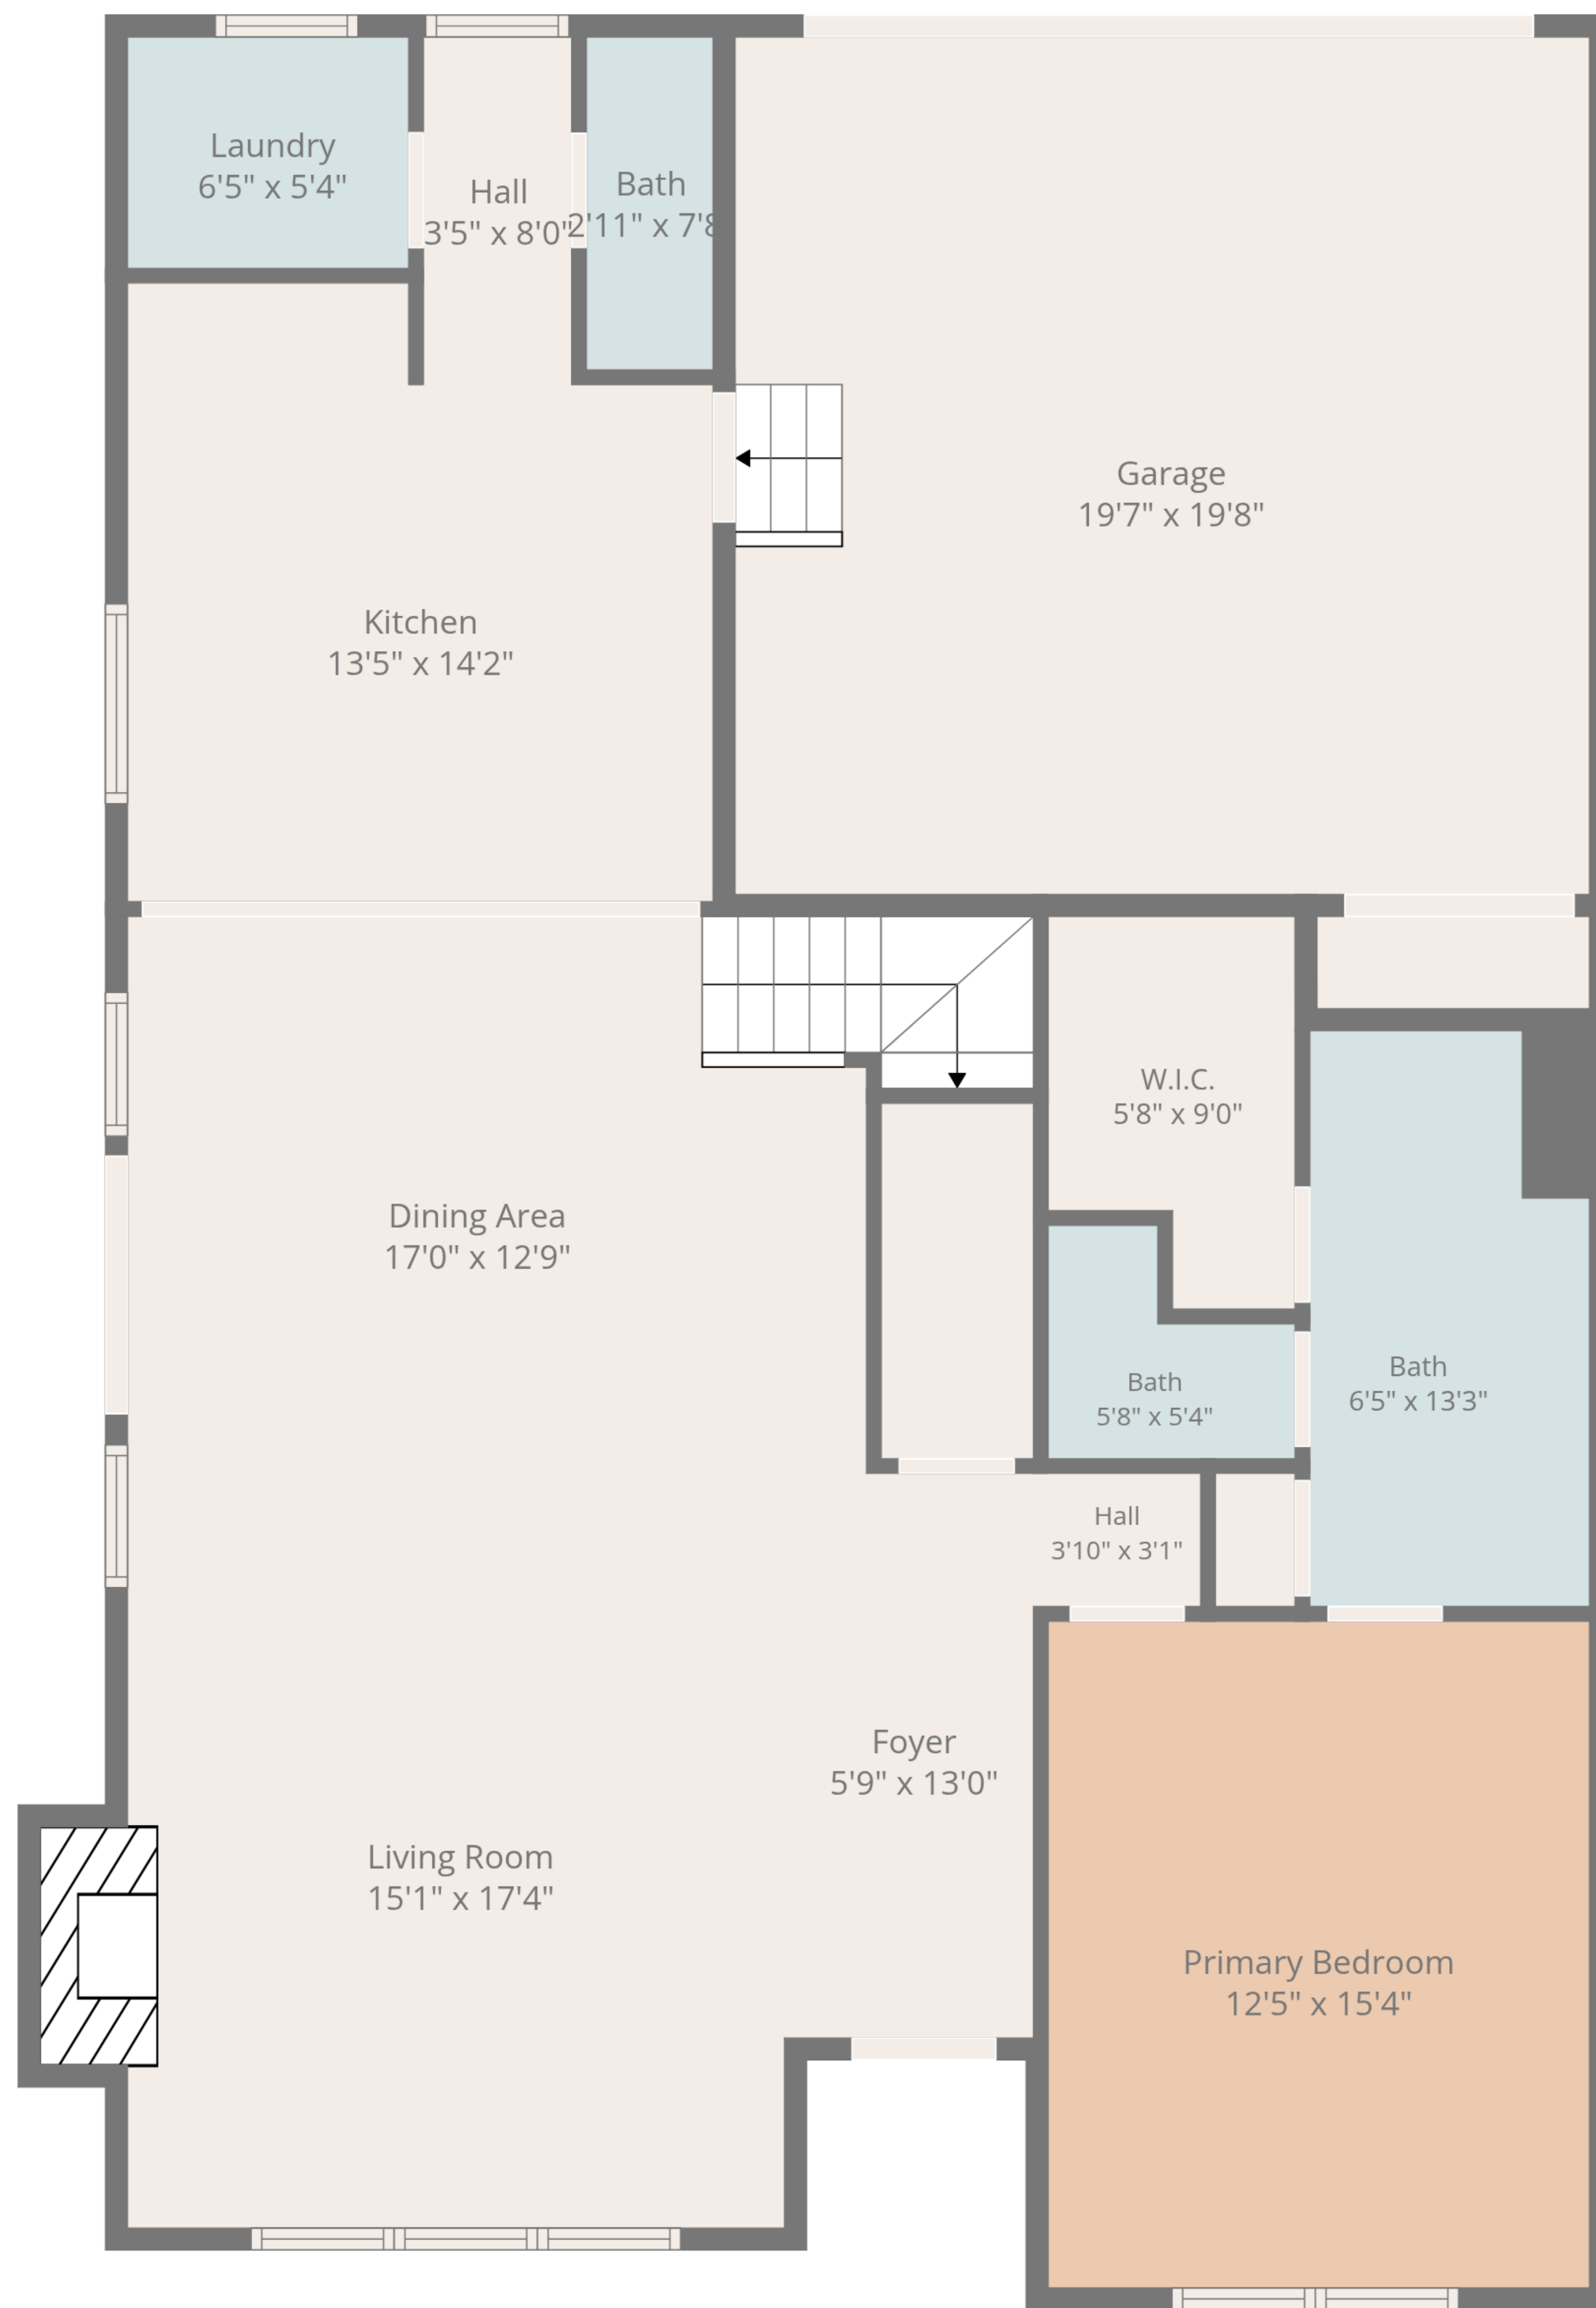

**Total: 2020 sq. ft**

1st Floor: 1271 sq. Ft, 2nd Floor: 749 sq. ft

Excluded Areas: Garage: 386 sq. Ft, Fireplace: 13 sq. Ft, Open To Below: 265 sq. Ft,  
Walls: 183 sq. ft

**Total: 2020 sq. ft**

1st Floor: 1271 sq. Ft, 2nd Floor: 749 sq. ft

Excluded Areas: Garage: 386 sq. Ft, Fireplace: 13 sq. Ft, Open To Below: 265 sq. Ft,  
Walls: 183 sq. ft

1st Floor

2nd Floor

**Total: 2020 sq. ft**  
 1st Floor: 1271 sq. Ft, 2nd Floor: 749 sq. ft  
 Excluded Areas: Garage: 386 sq. Ft, Fireplace: 13 sq. Ft, Open To Below: 265 sq. Ft,  
 Walls: 183 sq. ft