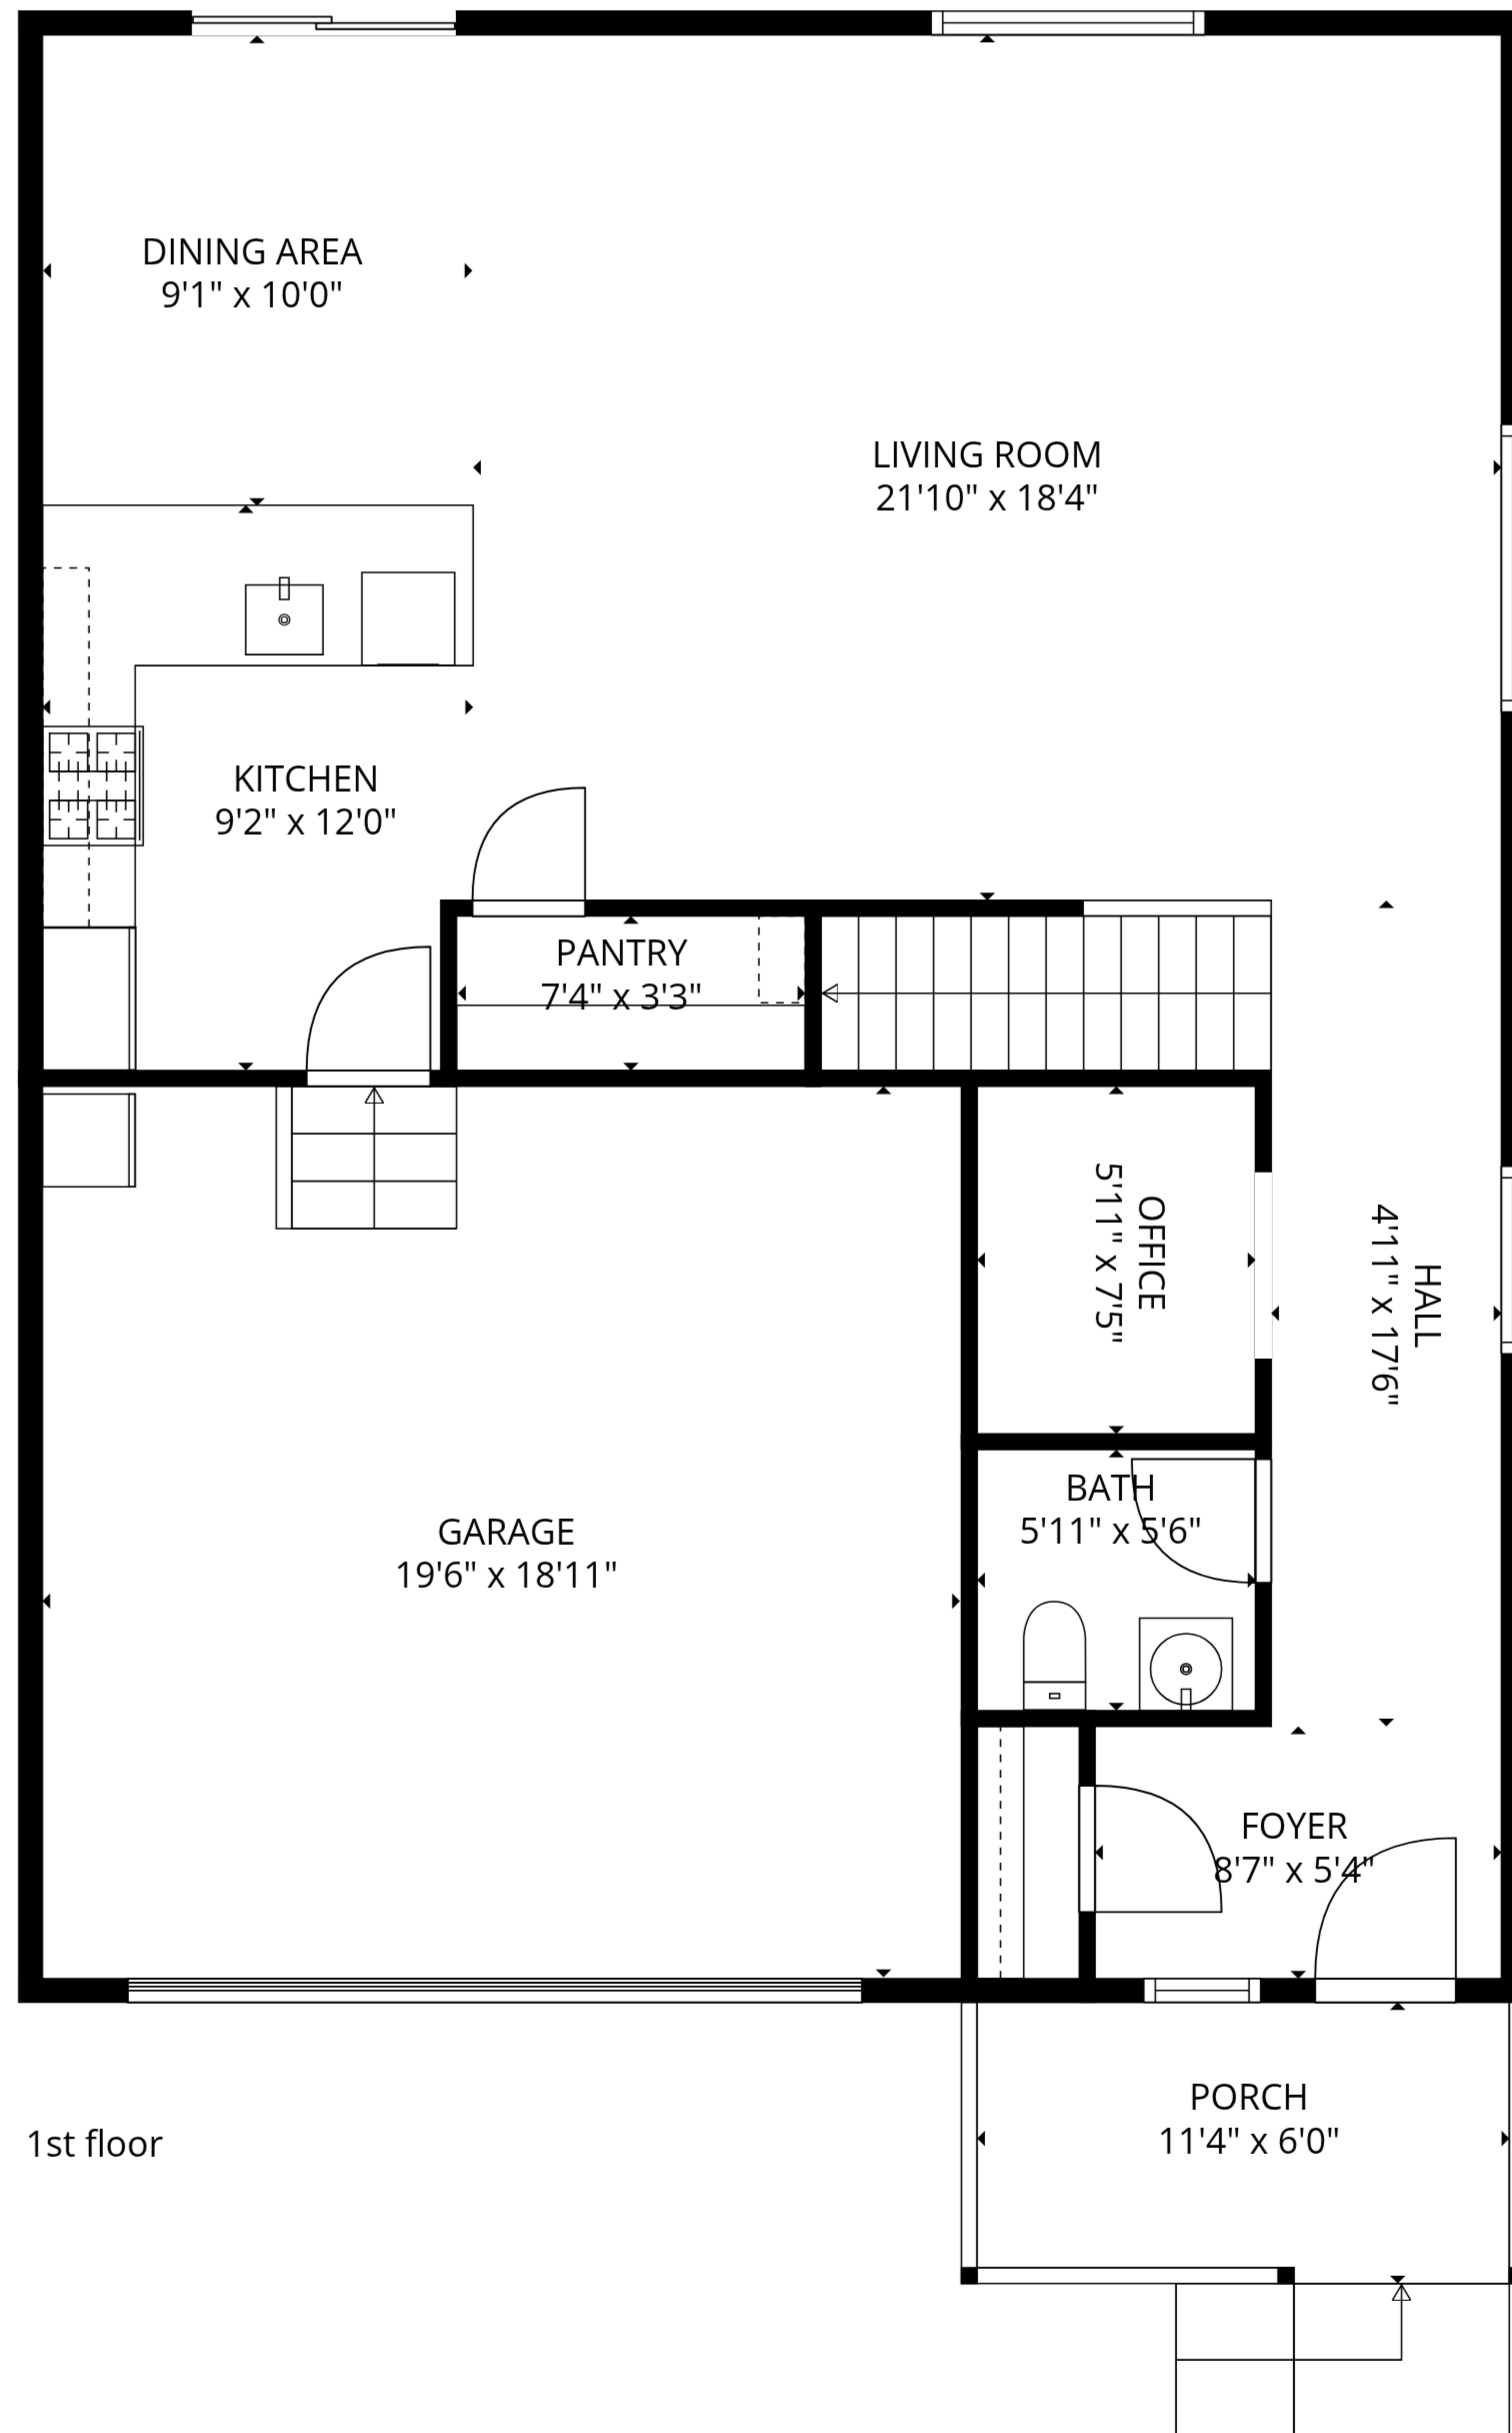

TOTAL: 1886 sq. ft

1st floor: 895 sq. ft, 2nd floor: 991 sq. ft

EXCLUDED AREAS: GARAGE: 369 sq. ft, PORCH: 65 sq. ft, UNDEFINED: 19 sq. ft,
WALLS: 152 sq. ft

SIZES AND DIMENSIONS ARE APPROXIMATE, ACTUAL MAY VARY.

TOTAL: 1886 sq. ft
 1st floor: 895 sq. ft, 2nd floor: 991 sq. ft
 EXCLUDED AREAS: GARAGE: 369 sq. ft, PORCH: 65 sq. ft, UNDEFINED: 19 sq. ft,
 WALLS: 152 sq. ft