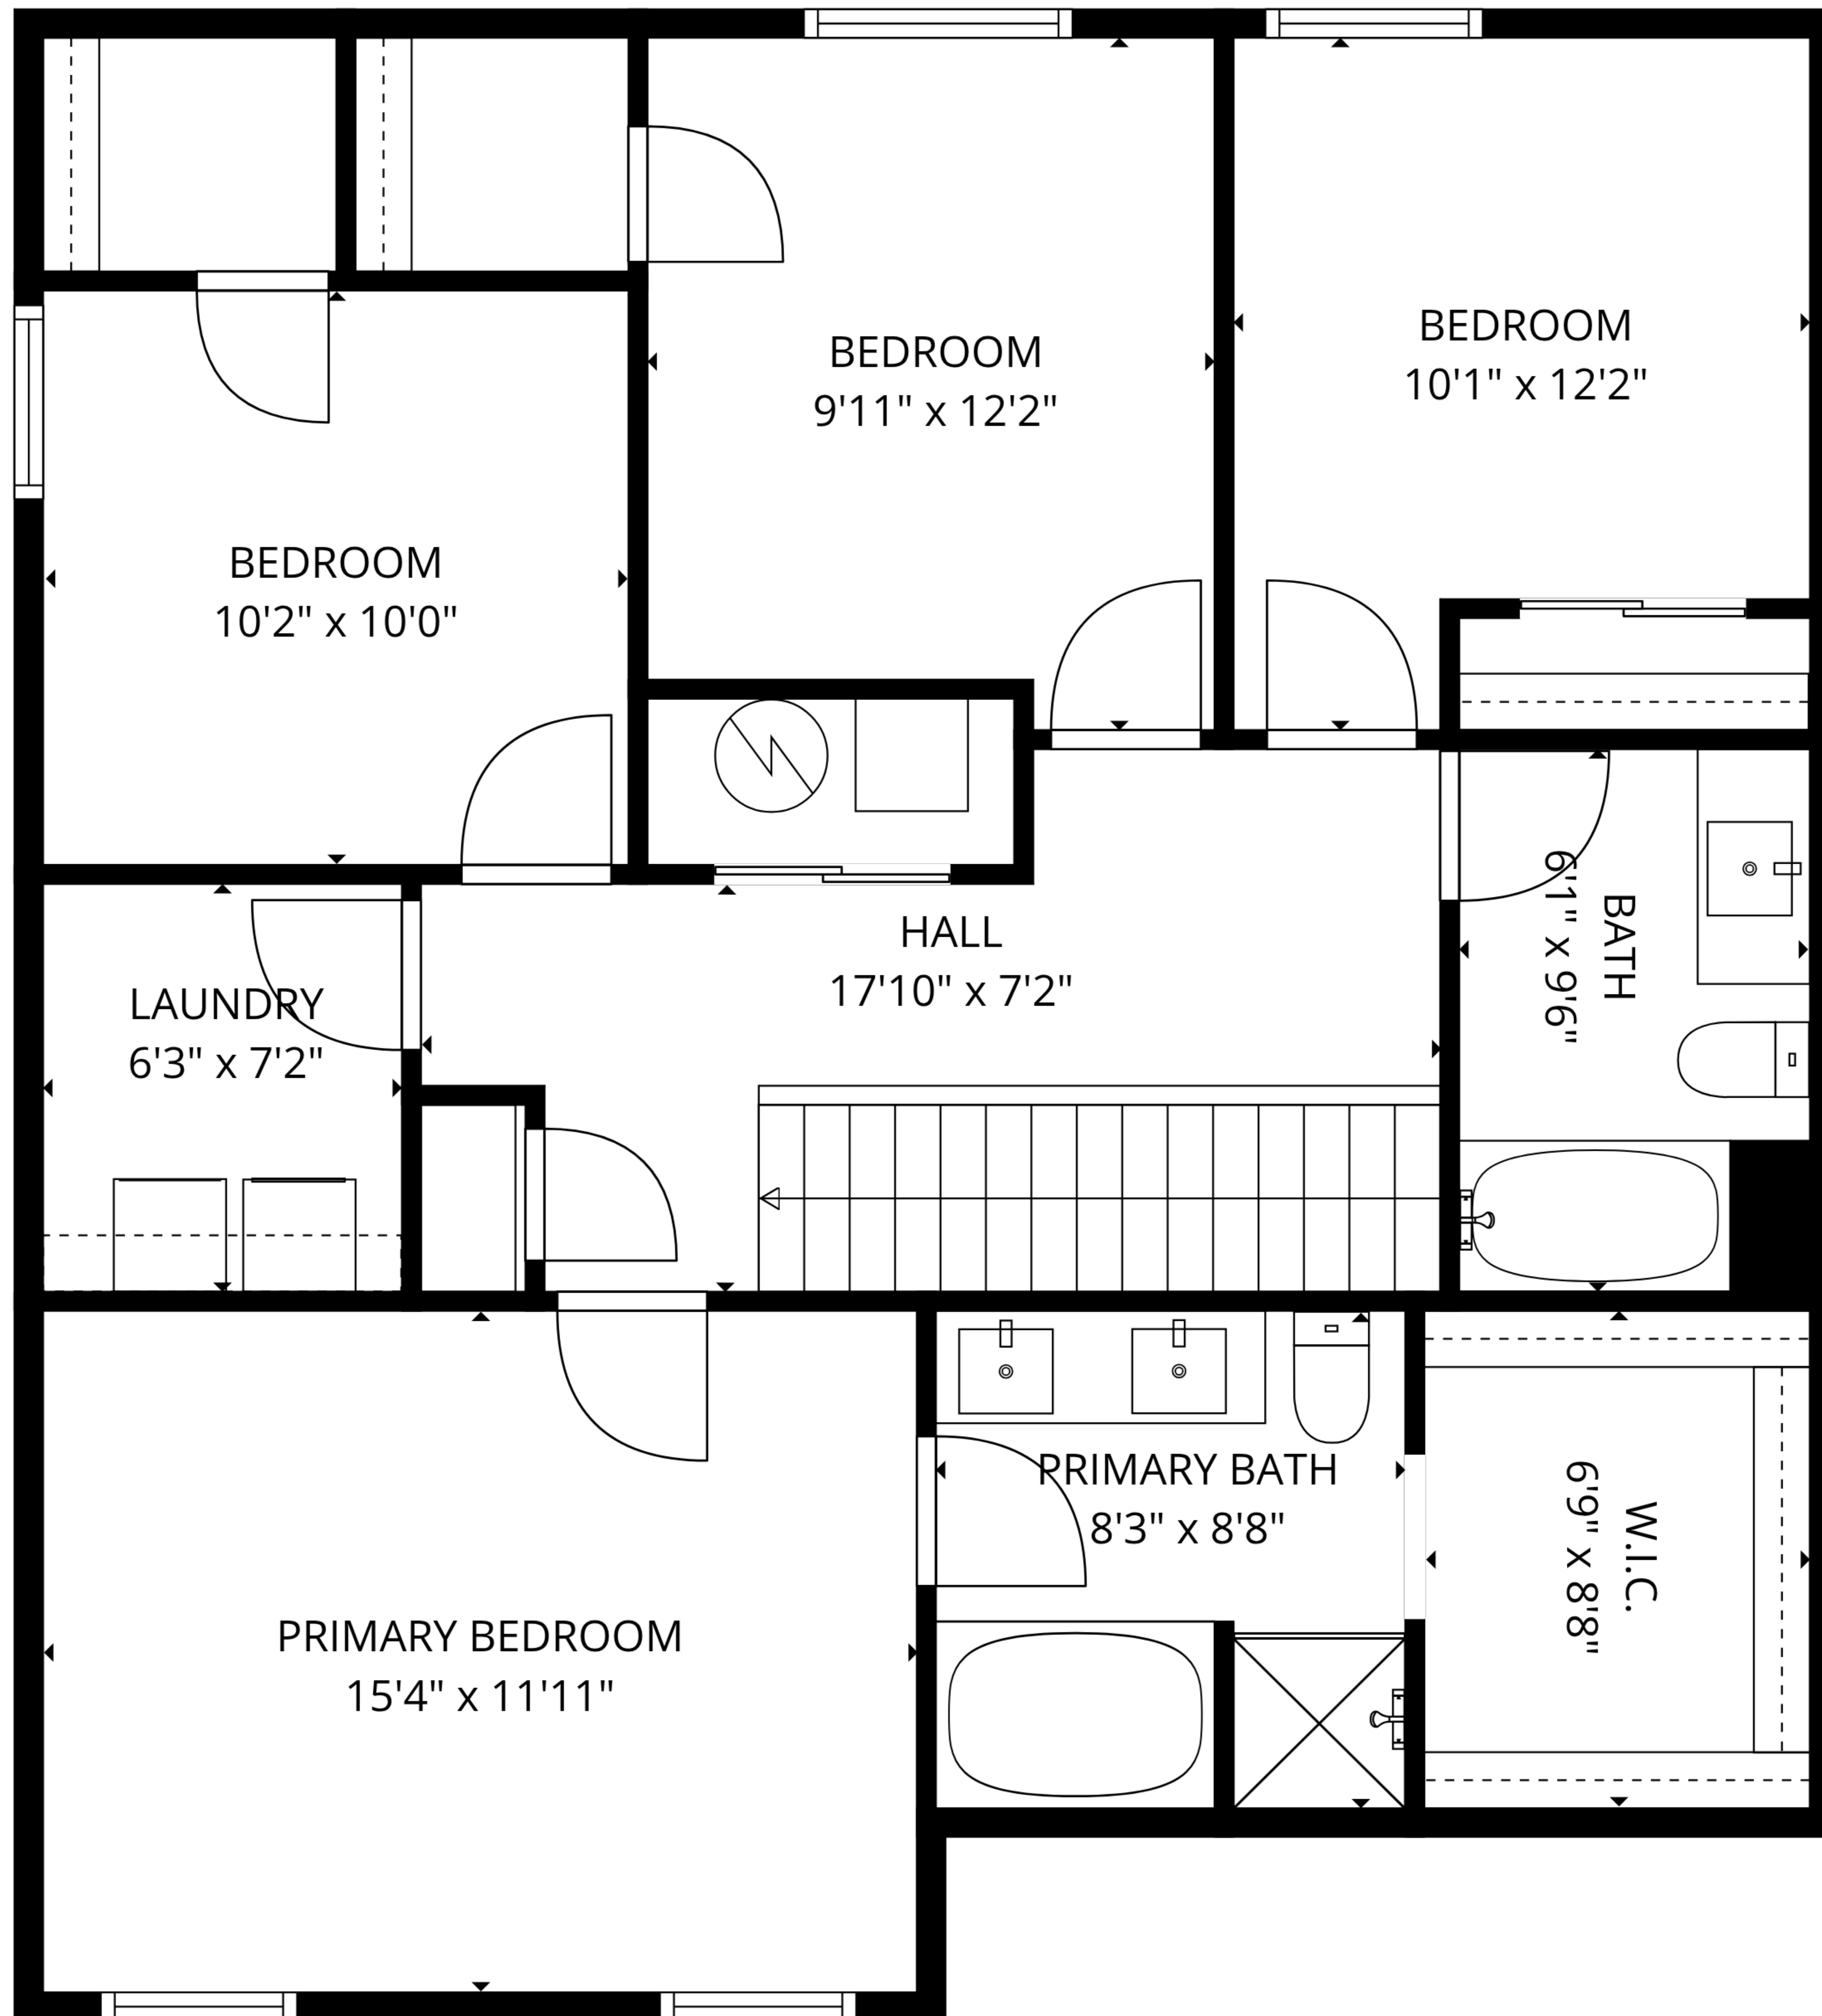

TOTAL: 1886 sq. ft

1st floor: 895 sq. ft, 2nd floor: 991 sq. ft

EXCLUDED AREAS: GARAGE: 369 sq. ft, PORCH: 65 sq. ft, UNDEFINED: 19 sq. ft,
WALLS: 152 sq. ft

SIZES AND DIMENSIONS ARE APPROXIMATE, ACTUAL MAY VARY.

TOTAL: 1886 sq. ft
 1st floor: 895 sq. ft, 2nd floor: 991 sq. ft
 EXCLUDED AREAS: GARAGE: 369 sq. ft, PORCH: 65 sq. ft, UNDEFINED: 19 sq. ft,
 WALLS: 152 sq. ft