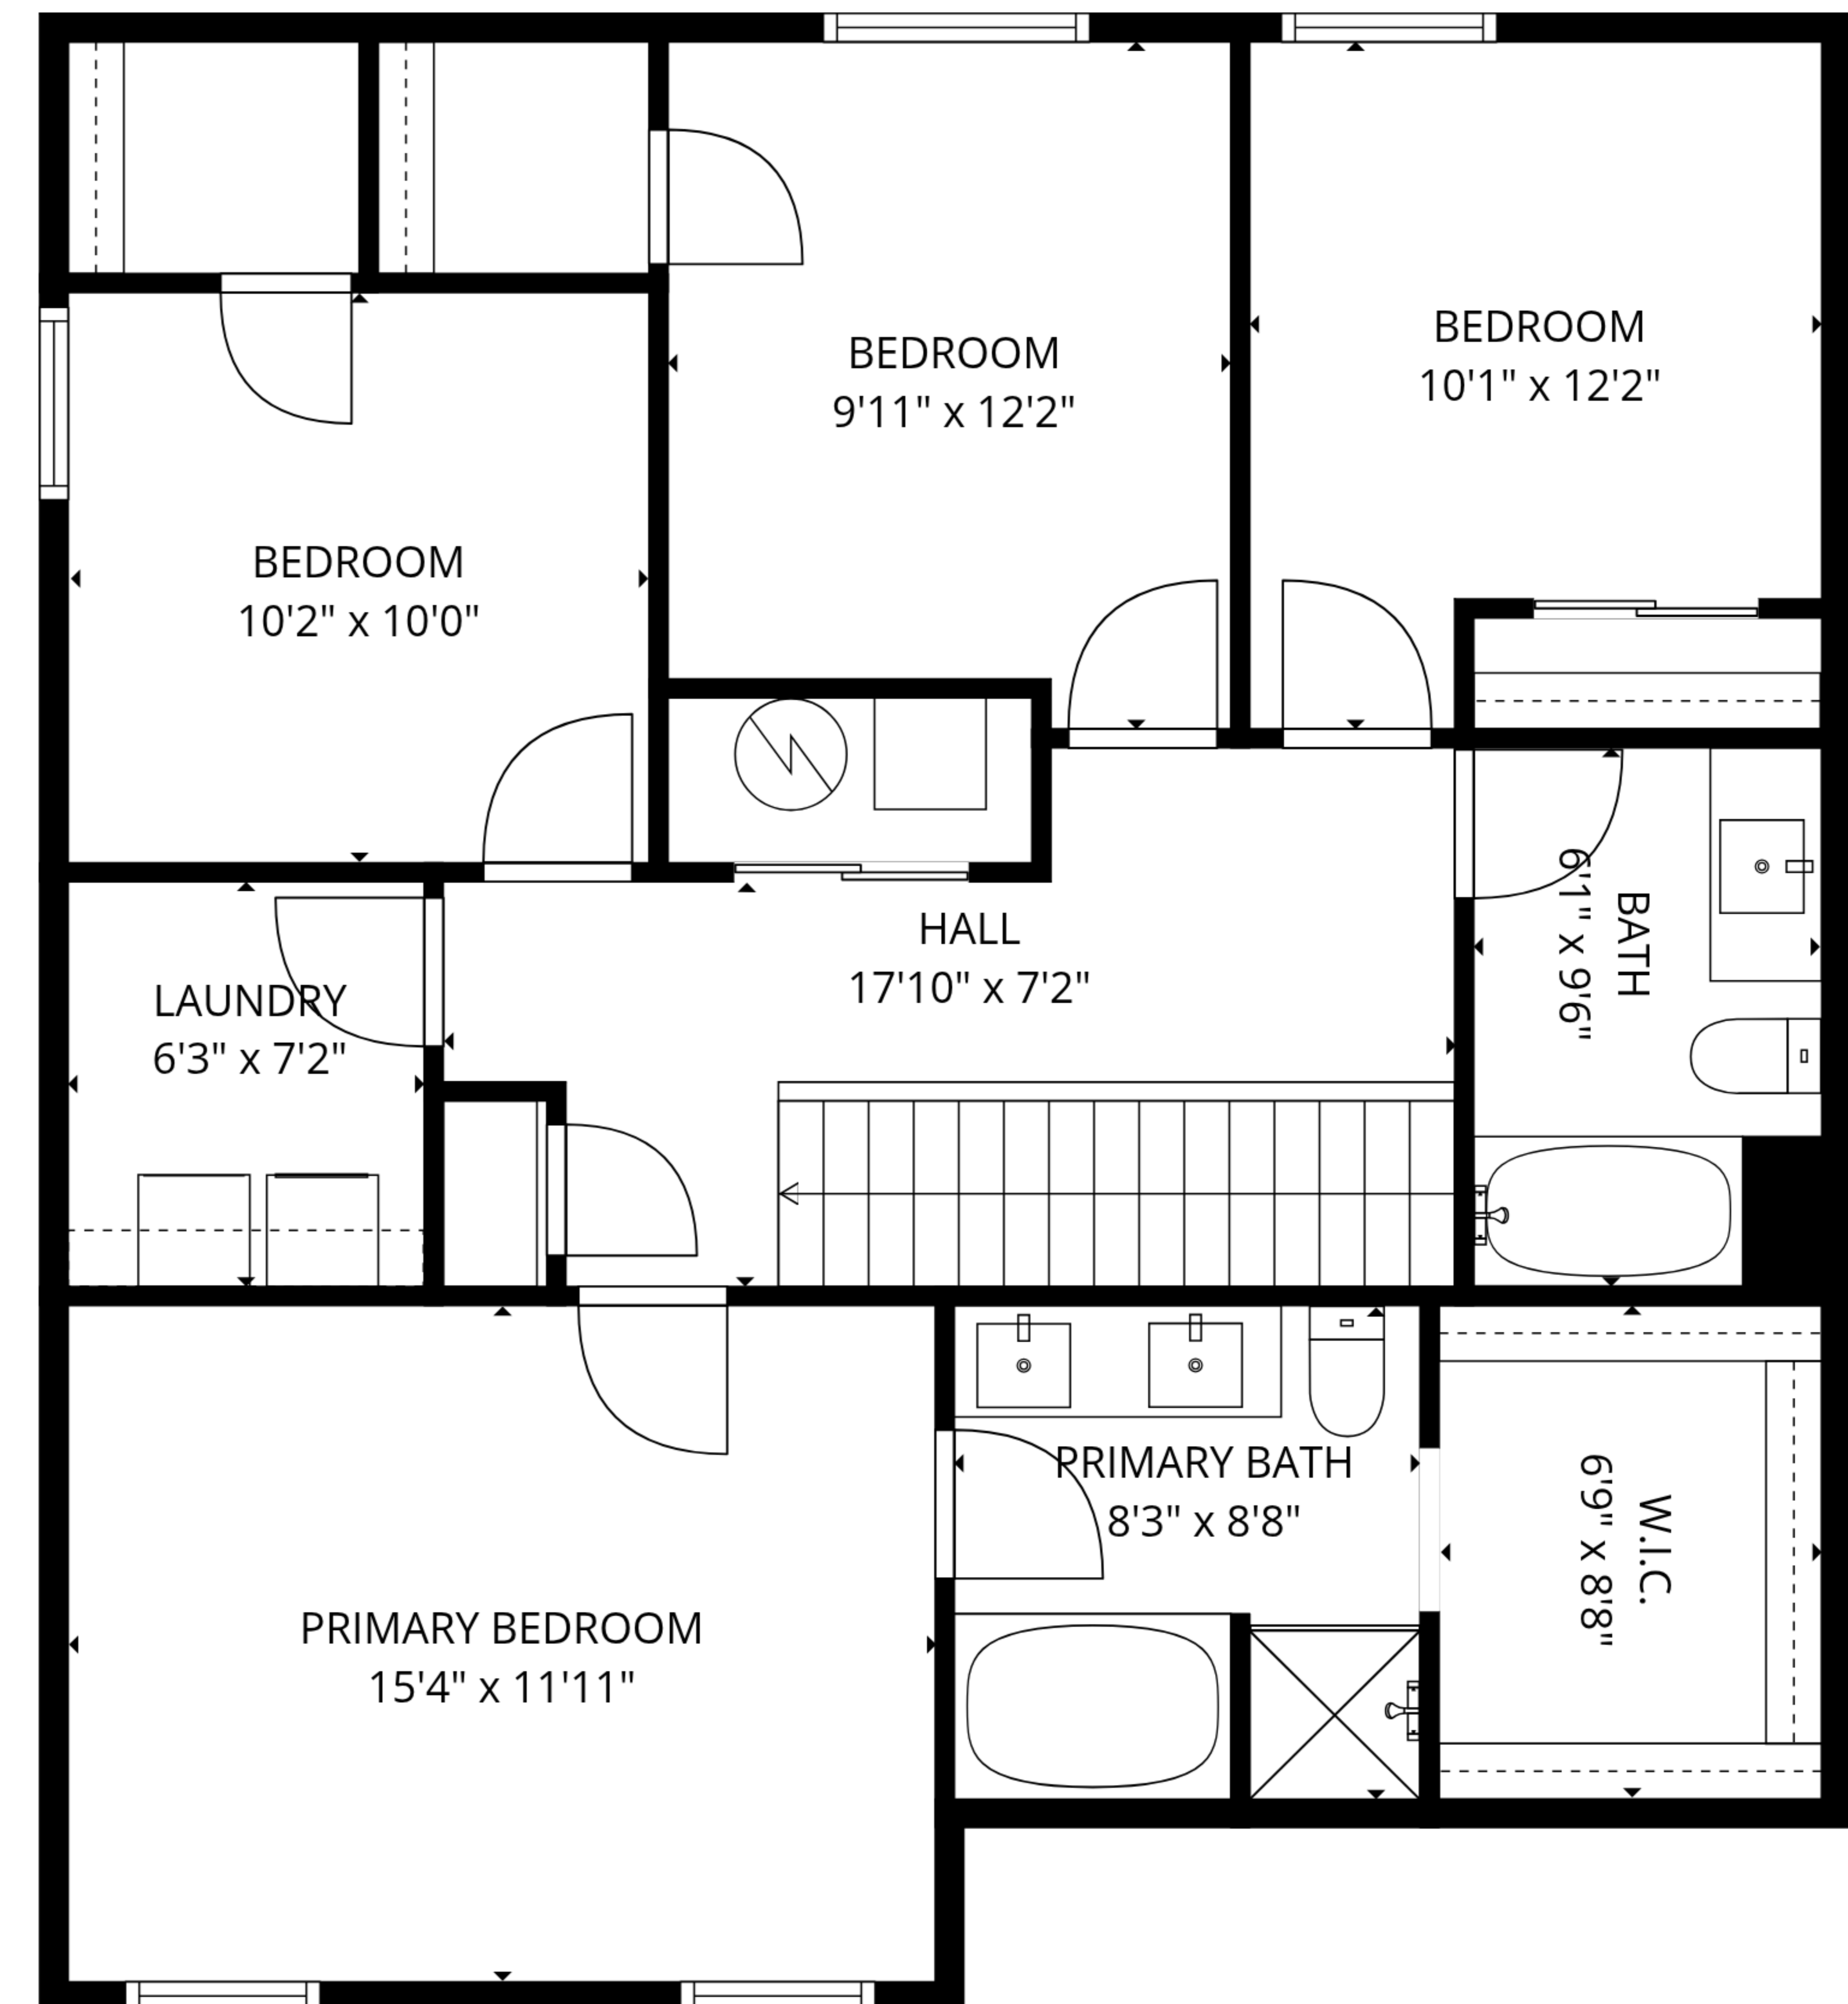

TOTAL: 1886 sq. ft

1st floor: 895 sq. ft, 2nd floor: 991 sq. ft

EXCLUDED AREAS: GARAGE: 369 sq. ft, PORCH: 65 sq. ft, UNDEFINED: 19 sq. ft,
WALLS: 152 sq. ft

SIZES AND DIMENSIONS ARE APPROXIMATE, ACTUAL MAY VARY.

TOTAL: 1886 sq. ft
 1st floor: 895 sq. ft, 2nd floor: 991 sq. ft
 EXCLUDED AREAS: GARAGE: 369 sq. ft, PORCH: 65 sq. ft, UNDEFINED: 19 sq. ft,
 WALLS: 152 sq. ft