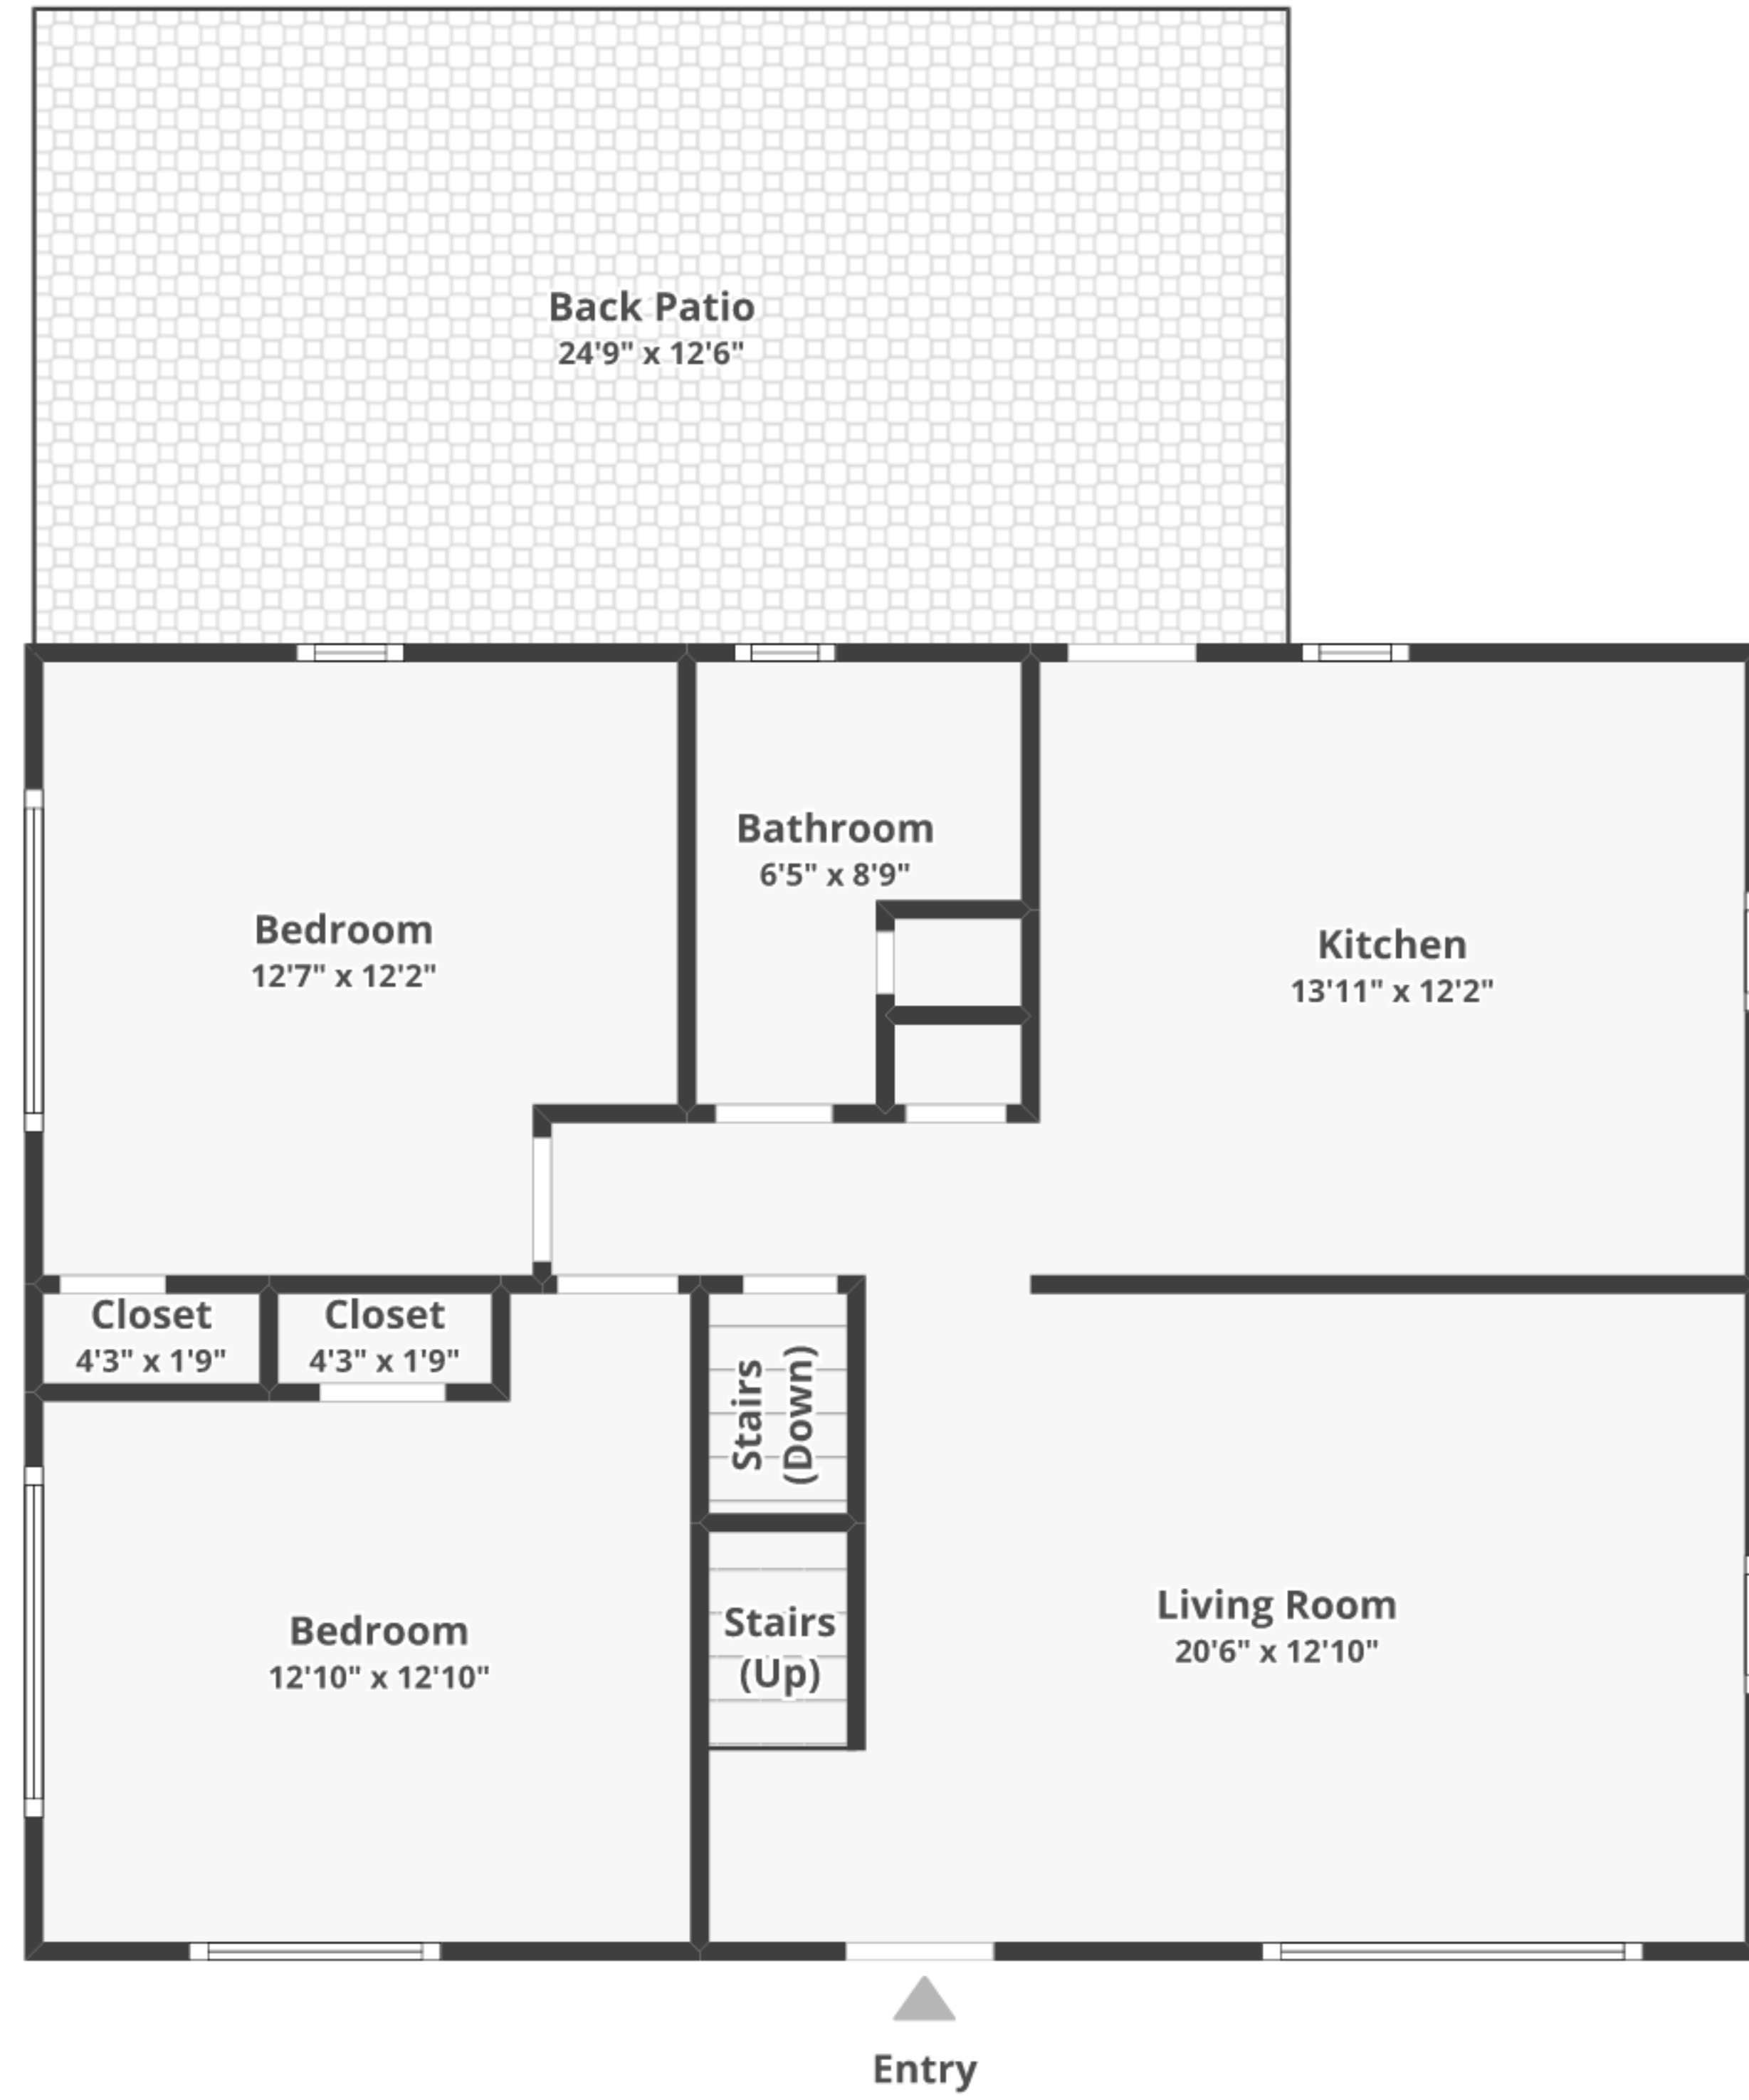

# 2516 Cleveland Ave, West Lawn, PA 19609

Total finished area: ~1,342.59 sq. ft.

Total unfinished area: ~ 632.66 sq. ft.

**FLOOR 1**  
Finished area: ~801.22 sq. ft.  
Unfinished area: ~0 sq. ft.

**FLOOR 2**  
Finished area: ~510.1 sq. ft.  
Unfinished area: ~0 sq. ft.

**BASEMENT**  
Finished area: ~31.27 sq. ft.  
Unfinished area: ~632.66 sq. ft.