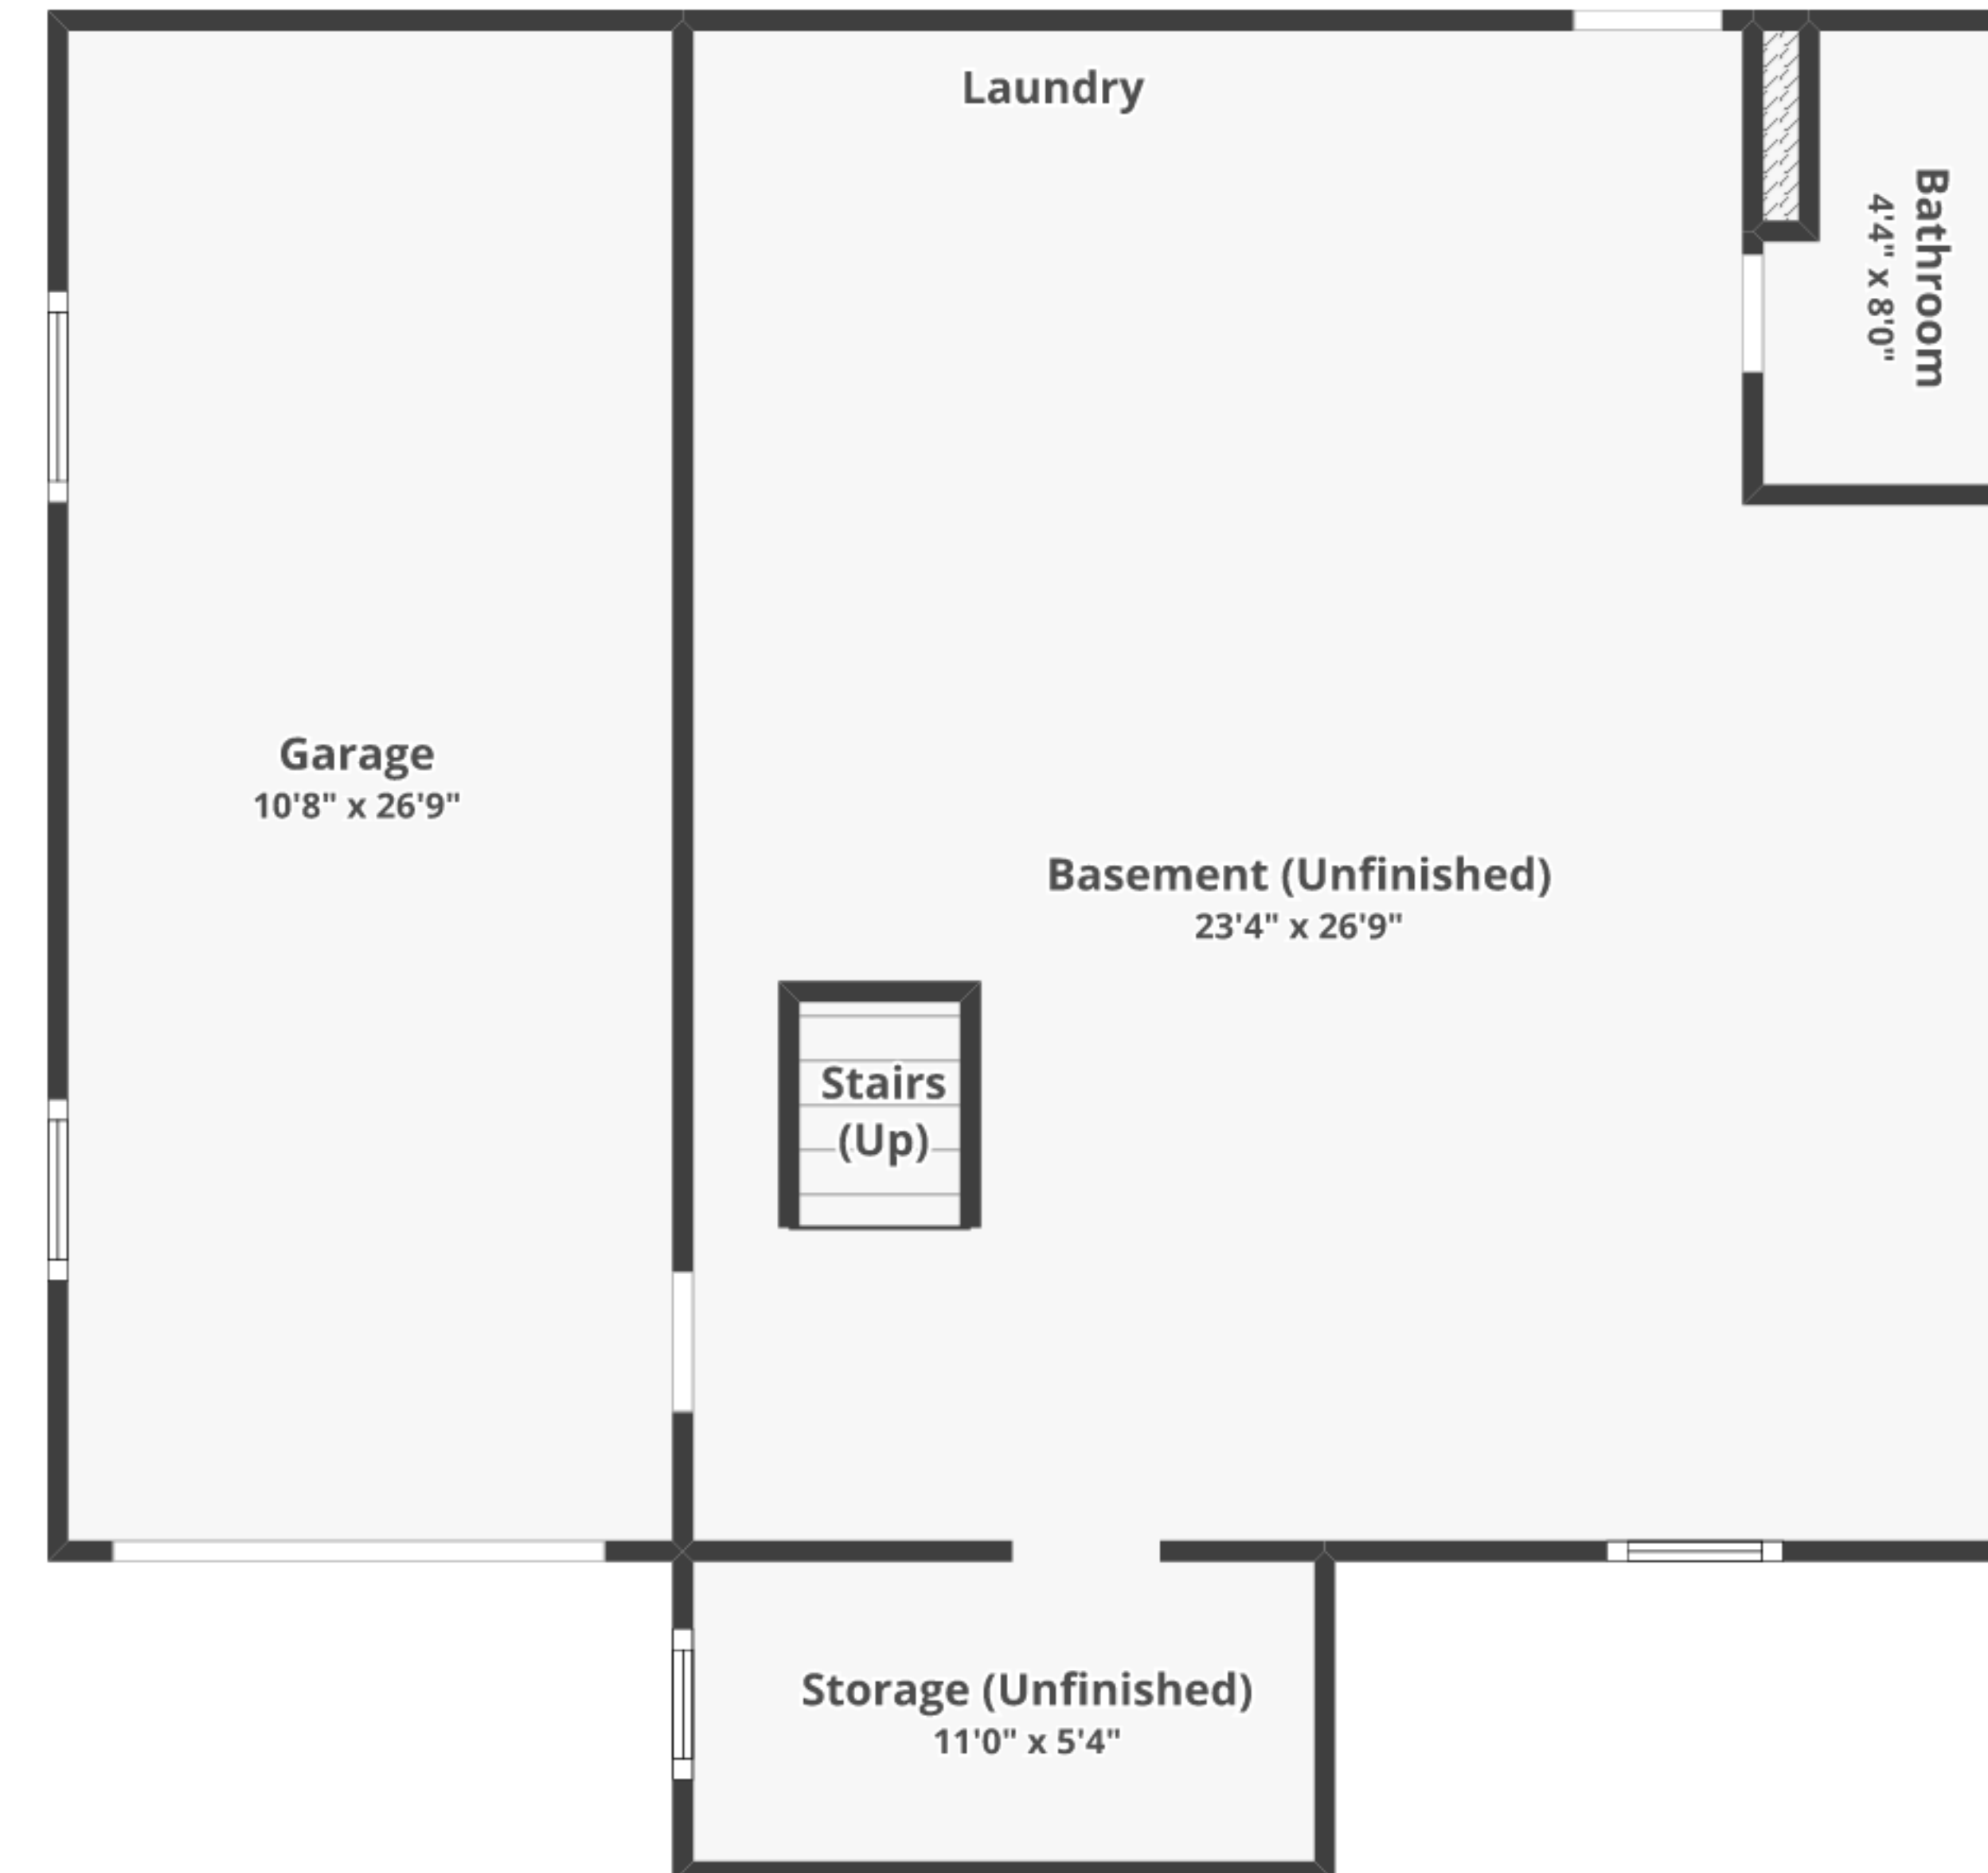

# 2516 Cleveland Ave, West Lawn, PA 19609

Total finished area: ~1,342.59 sq. ft.

Total unfinished area: ~ 632.66 sq. ft.

**FLOOR 1**  
Finished area: ~801.22 sq. ft.  
Unfinished area: ~0 sq. ft.

**FLOOR 2**  
Finished area: ~510.1 sq. ft.  
Unfinished area: ~0 sq. ft.

**BASEMENT**  
Finished area: ~31.27 sq. ft.  
Unfinished area: ~632.66 sq. ft.