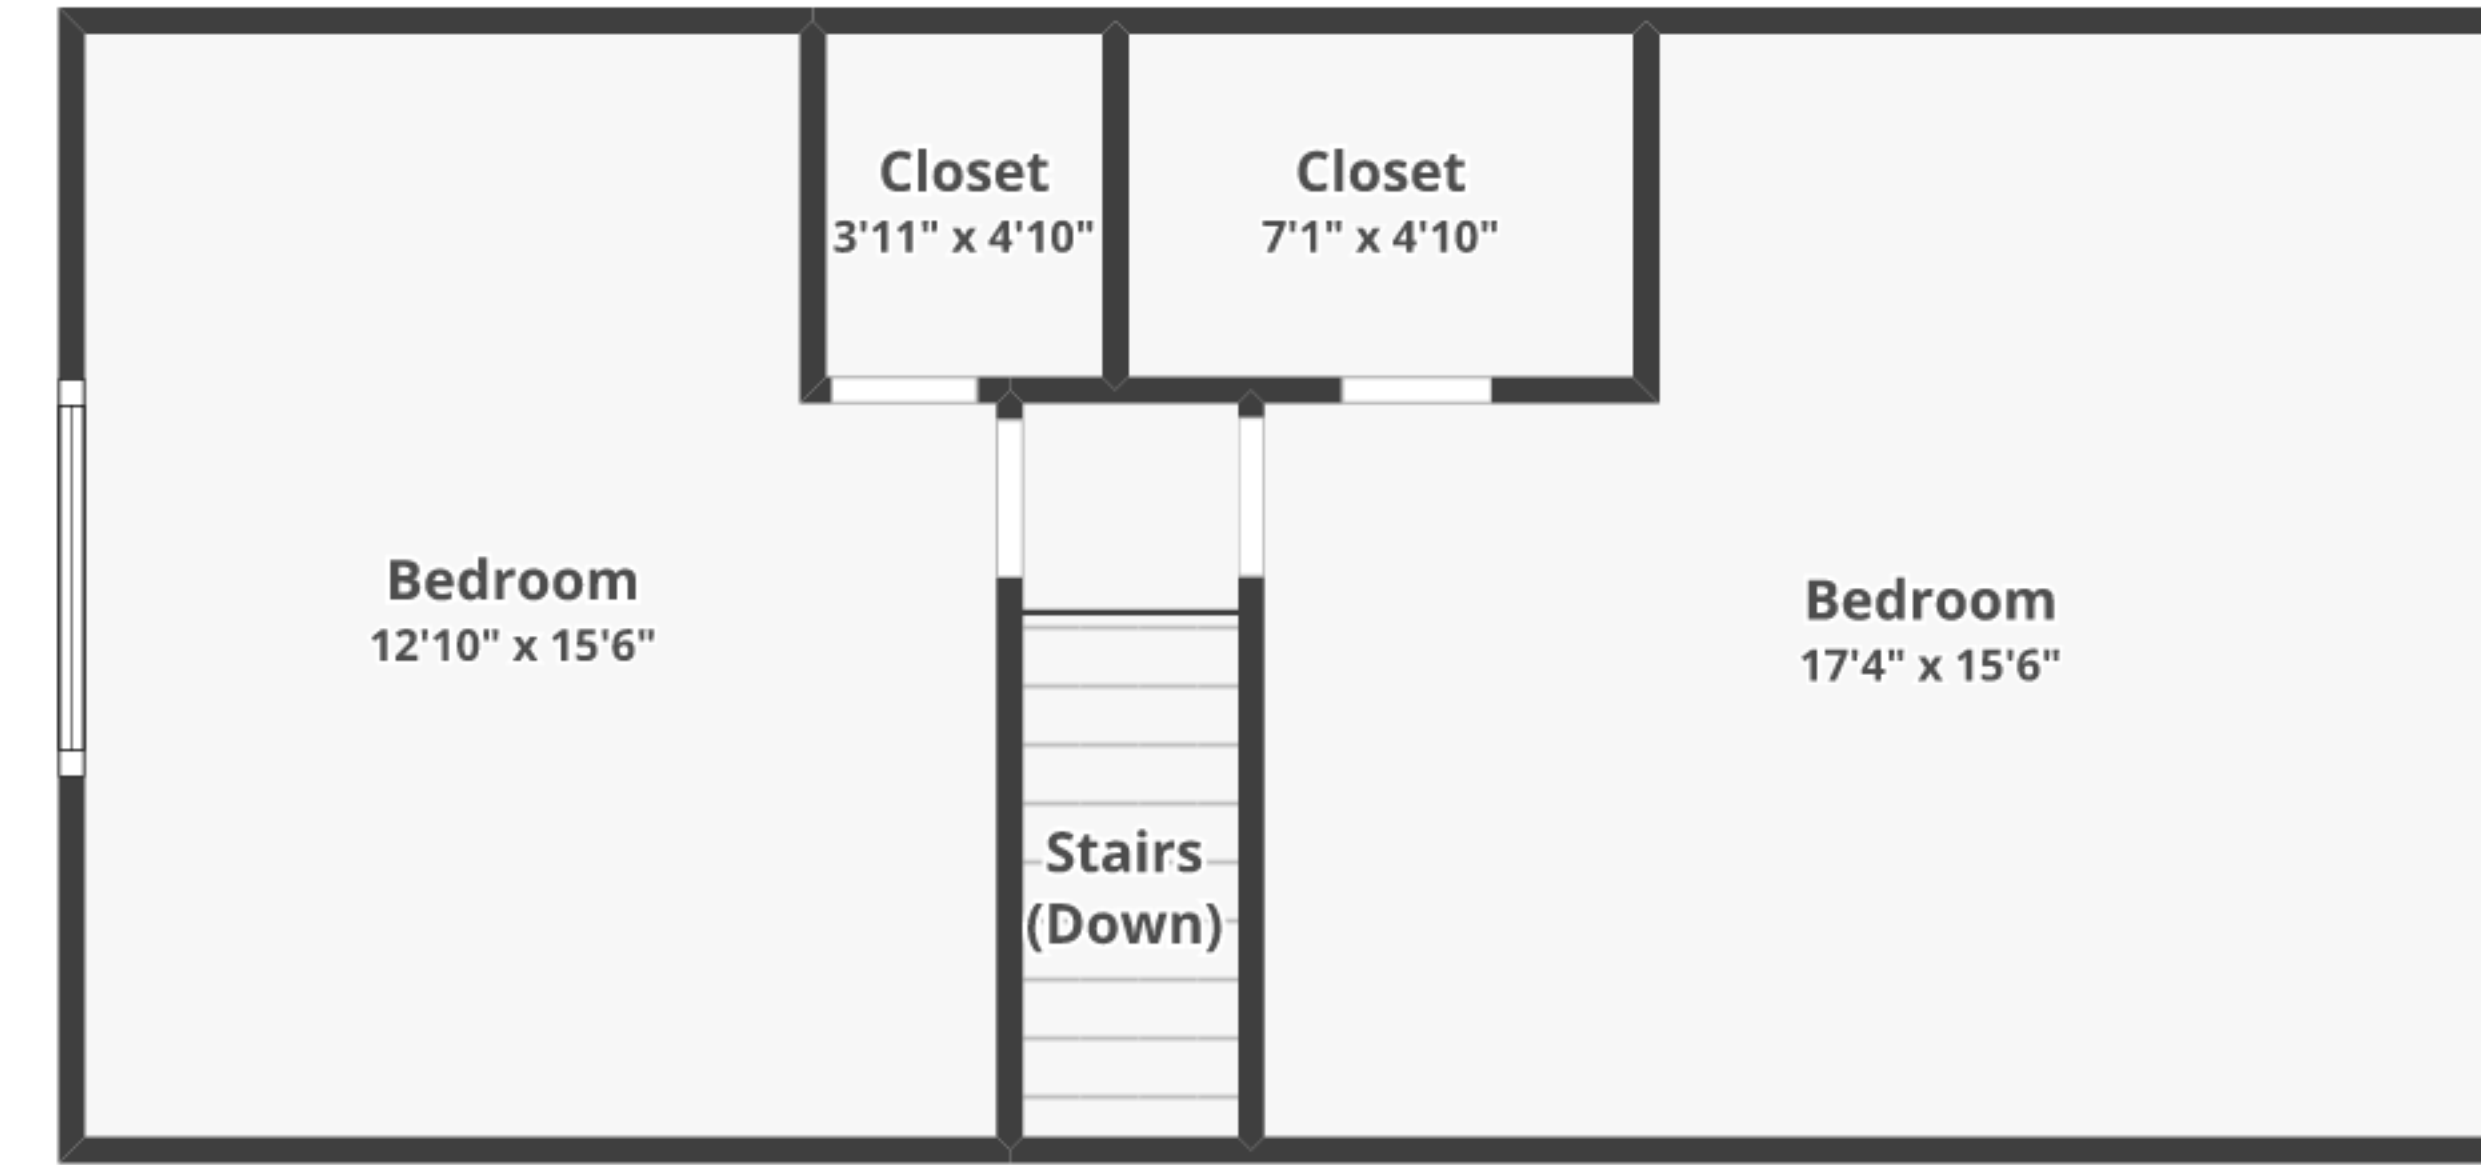

# 2516 Cleveland Ave, West Lawn, PA 19609

Total finished area: ~1,342.59 sq. ft.

Total unfinished area: ~ 632.66 sq. ft.

**FLOOR 1**  
Finished area: ~801.22 sq. ft.  
Unfinished area: ~0 sq. ft.

**FLOOR 2**  
Finished area: ~510.1 sq. ft.  
Unfinished area: ~0 sq. ft.

**BASEMENT**  
Finished area: ~31.27 sq. ft.  
Unfinished area: ~632.66 sq. ft.