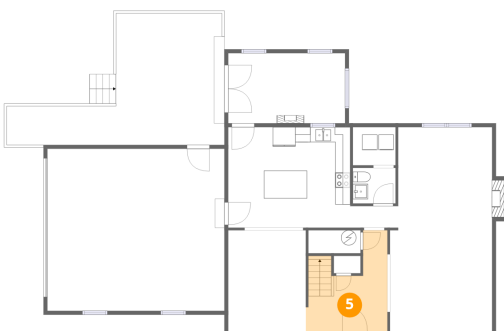

2 Floor 1 - Dining Area

Dimensions: 10'3" x 13'4"
Area: 137 sq. ft
Counted as living area: Yes

Heated: Yes
Finished: Yes
Enclosed: Yes
Contiguous: Yes
Permitted: Yes
Wet space: No
Addition: No
Conversion: No

10 Sunny Cove Drive, White Pine, Moneta, Franklin County,
Virginia, United States, 24121

3 Floor 1 - Bath

Dimensions: 5'8" x 4'8"
Area: 26 sq. ft
Counted as living area: Yes

Heated: Yes
Finished: Yes
Enclosed: Yes
Contiguous: Yes
Permitted: Yes
Wet space: Yes
Addition: No
Conversion: No

5 Floor 1 - Foyer

Dimensions: 10'9" x 13'4"
Area: 143 sq. ft
Counted as living area: Yes

Heated: Yes
Finished: Yes
Enclosed: Yes
Contiguous: Yes
Permitted: Yes
Wet space: No
Addition: No
Conversion: No

10 Sunny Cove Drive, White Pine, Moneta, Franklin County,
Virginia, United States, 24121