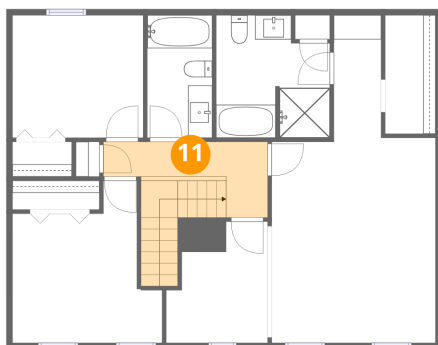

9 Floor 1 - Laundry

Dimensions: 5'8" x 5'0"
Area: 28 sq. ft
Counted as living area: Yes

Heated: Yes
Finished: Yes
Enclosed: Yes
Contiguous: Yes
Permitted: Yes
Wet space: No
Addition: No
Conversion: No

10 Floor 2 - Room

Dimensions: 8'4" x 10'0"
Area: 83 sq. ft
Counted as living area: Yes

Heated: Yes
Finished: Yes
Enclosed: Yes
Contiguous: Yes
Permitted: Yes
Wet space: No
Addition: No
Conversion: No

11 Floor 2 - Hall

Dimensions: 13'6" x 6'3"
Area: 84 sq. ft
Counted as living area: Yes