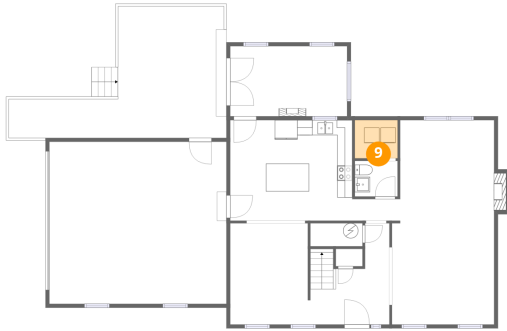

10 Sunny Cove Drive, White Pine, Moneta, Franklin County,
Virginia, United States, 24121

9 Floor 1 - Laundry

Dimensions: 5'8" x 5'0"
Area: 28 sq. ft
Counted as living area: Yes

Heated: Yes
Finished: Yes
Enclosed: Yes
Contiguous: Yes
Permitted: Yes
Wet space: No
Addition: No
Conversion: No