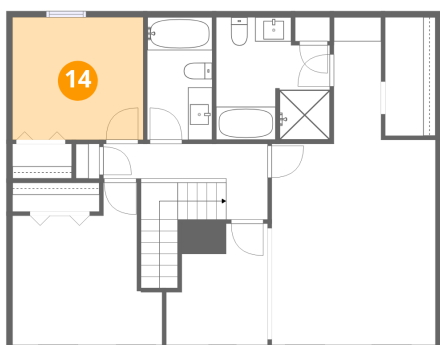

14 Floor 2 - Bedroom

Dimensions: 10'9" x 10'1"
Area: 108 sq. ft
Counted as living area: Yes

Heated: Yes
Finished: Yes
Enclosed: Yes
Contiguous: Yes
Permitted: Yes
Wet space: No
Addition: No
Conversion: No