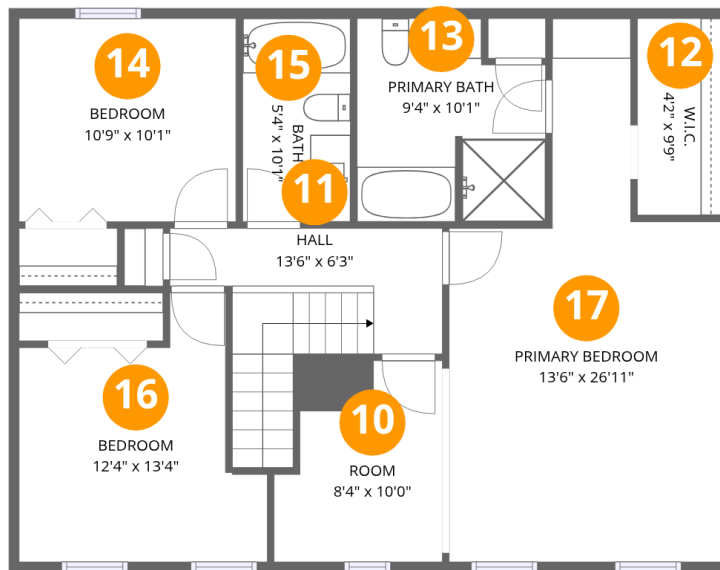

Room dimensions

Floor 1

Total:1090sqft Excluded: 847sqft

#		Dimensions	sqft	Counted as living area
1	Garage	23'4" x 21'4"	499 sq. ft	No
2	Dining Area	10'3" x 13'4"	137 sq. ft	Yes
3	Bath	5'8" x 4'8"	26 sq. ft	Yes
4	Sun Room	15'5" x 9'3"	142 sq. ft	Yes
5	Foyer	10'9" x 13'4"	143 sq. ft	Yes
6	Living Room	13'6" x 26'11"	363 sq. ft	Yes
7	Deck	28'8" x 17'4"	498 sq. ft	No
8	Kitchen	22'5" x 13'3"	296 sq. ft	Yes
9	Laundry	5'8" x 5'0"	28 sq. ft	Yes

Home data report

10 Sunny Cove Drive, White Pine, Moneta, Franklin County, Virginia, United States, 24121

Room dimensions

Floor 2

Total:937sqft

Excluded: 0sqft

#		Dimensions	sqft	Counted as living area
10	Room	8'4" x 10'0"	83 sq. ft	Yes
11	Hall	13'6" x 6'3"	84 sq. ft	Yes
12	W.I.C.	4'2" x 9'9"	40 sq. ft	Yes
13	Primary Bath	9'4" x 10'1"	94 sq. ft	Yes
14	Bedroom	10'9" x 10'1"	108 sq. ft	Yes
15	Bath	5'4" x 10'1"	54 sq. ft	Yes
16	Bedroom	12'4" x 13'4"	164 sq. ft	Yes
17	Primary Bedroom	13'6" x 26'11"	363 sq. ft	Yes

2 Floor 1 - Dining Area

Dimensions: 10'3" x 13'4"
Area: 137 sq. ft
Counted as living area: Yes

Heated: Yes
Finished: Yes
Enclosed: Yes
Contiguous: Yes
Permitted: Yes
Wet space: No
Addition: No
Conversion: No

5 Floor 1 - Foyer

Dimensions: 10'9" x 13'4"
Area: 143 sq. ft
Counted as living area: Yes

Heated: Yes
Finished: Yes
Enclosed: Yes
Contiguous: Yes
Permitted: Yes
Wet space: No
Addition: No
Conversion: No

10 Sunny Cove Drive, White Pine, Moneta, Franklin County,
Virginia, United States, 24121