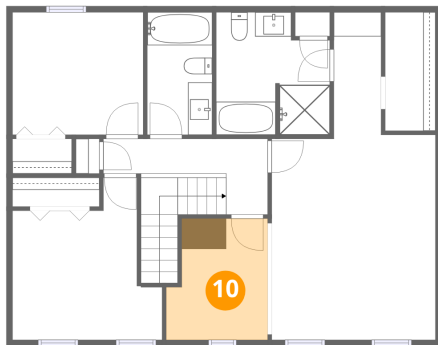

Dimensions: 22'5" x 13'3"
Area: 296 sq. ft
Counted as living area: Yes

Heated: Yes
Finished: Yes
Enclosed: Yes
Contiguous: Yes
Permitted: Yes
Wet space: No
Addition: No
Conversion: No

10 Sunny Cove Drive, White Pine, Moneta, Franklin County,
Virginia, United States, 24121

9 Floor 1 - Laundry

Dimensions: 5'8" x 5'0"
Area: 28 sq. ft
Counted as living area: Yes

Heated: Yes
Finished: Yes
Enclosed: Yes
Contiguous: Yes
Permitted: Yes
Wet space: No
Addition: No
Conversion: No

10 Floor 2 - Room