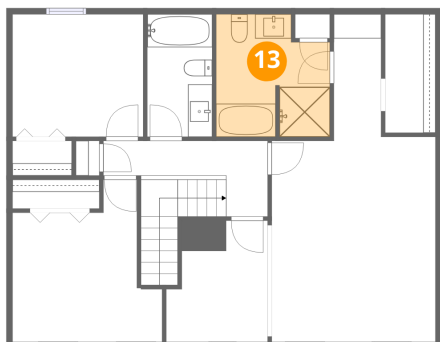

12 Floor 2 - W.I.C.

Dimensions: 4'2" x 9'9"
Area: 40 sq. ft
Counted as living area: Yes

Heated: Yes
Finished: Yes
Enclosed: Yes
Contiguous: Yes
Permitted: Yes
Wet space: No
Addition: No
Conversion: No

13 Floor 2 - Primary Bath