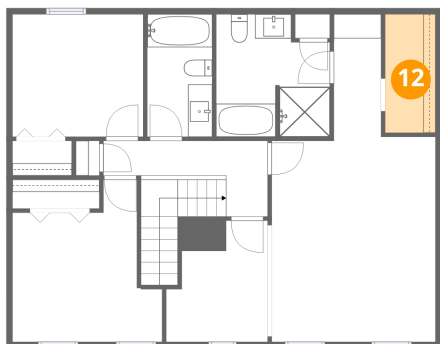

10 Sunny Cove Drive, White Pine, Moneta, Franklin County,
Virginia, United States, 24121

12 Floor 2 - W.I.C.

Dimensions: 4'2" x 9'9"
Area: 40 sq. ft
Counted as living area: Yes

Heated: Yes
Finished: Yes
Enclosed: Yes
Contiguous: Yes
Permitted: Yes
Wet space: No
Addition: No
Conversion: No