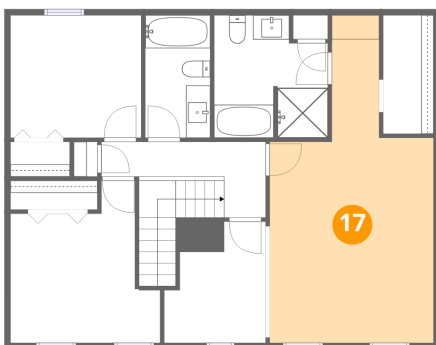

17 Floor 2 - Primary Bedroom

Dimensions: 13'6" x 26'11"
Area: 363 sq. ft
Counted as living area: Yes

Heated: Yes
Finished: Yes
Enclosed: Yes
Contiguous: Yes
Permitted: Yes
Wet space: No
Addition: No
Conversion: No