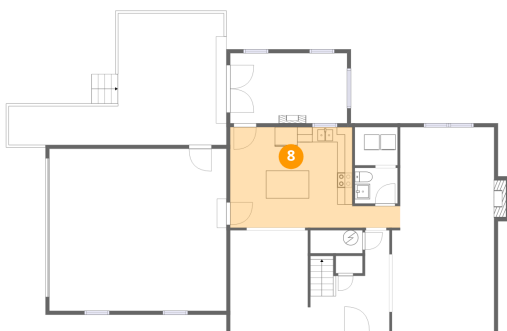

5 Floor 1 - Foyer

Dimensions: 10'9" x 13'4"
Area: 143 sq. ft
Counted as living area: Yes

Heated: Yes
Finished: Yes
Enclosed: Yes
Contiguous: Yes
Permitted: Yes
Wet space: No
Addition: No
Conversion: No

10 Sunny Cove Drive, White Pine, Moneta, Franklin County,
Virginia, United States, 24121

6 Floor 1 - Living Room

Dimensions: 13'6" x 26'11"
Area: 363 sq. ft
Counted as living area: Yes

Heated: Yes
Finished: Yes
Enclosed: Yes
Contiguous: Yes
Permitted: Yes
Wet space: No
Addition: No
Conversion: No

7 Floor 1 - Deck

Dimensions: 28'8" x 17'4"
Area: 498 sq. ft
Counted as living area: No

Heated: No
Finished: No
Enclosed: No
Contiguous: Yes
Permitted: Yes
Wet space: No
Addition: No
Conversion: No

8 Floor 1 - Kitchen

Dimensions: 22'5" x 13'3"
Area: 296 sq. ft
Counted as living area: Yes

Heated: Yes
Finished: Yes
Enclosed: Yes
Contiguous: Yes
Permitted: Yes
Wet space: No
Addition: No
Conversion: No

10 Sunny Cove Drive, White Pine, Moneta, Franklin County,
Virginia, United States, 24121