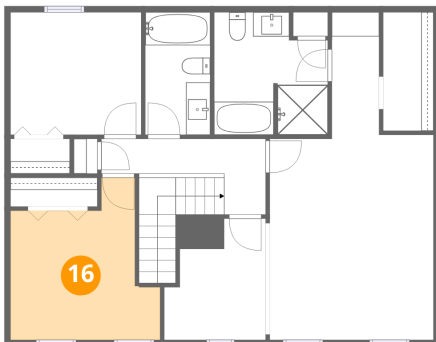

16 Floor 2 - Bedroom

Dimensions: 12'4" x 13'4"
Area: 164 sq. ft
Counted as living area: Yes

Heated: Yes
Finished: Yes
Enclosed: Yes
Contiguous: Yes
Permitted: Yes
Wet space: No
Addition: No
Conversion: No