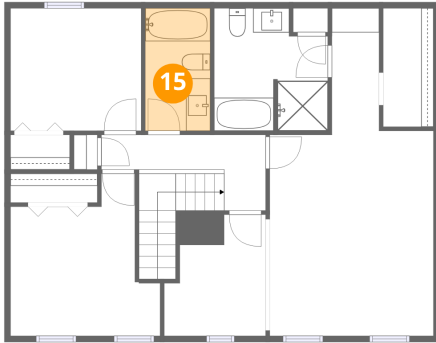

10 Sunny Cove Drive, White Pine, Moneta, Franklin County,
Virginia, United States, 24121

15 Floor 2 - Bath

Dimensions: 5'4" x 10'1"
Area: 54 sq. ft
Counted as living area: Yes

Heated: Yes
Finished: Yes
Enclosed: Yes
Contiguous: Yes
Permitted: Yes
Wet space: Yes
Addition: No
Conversion: No