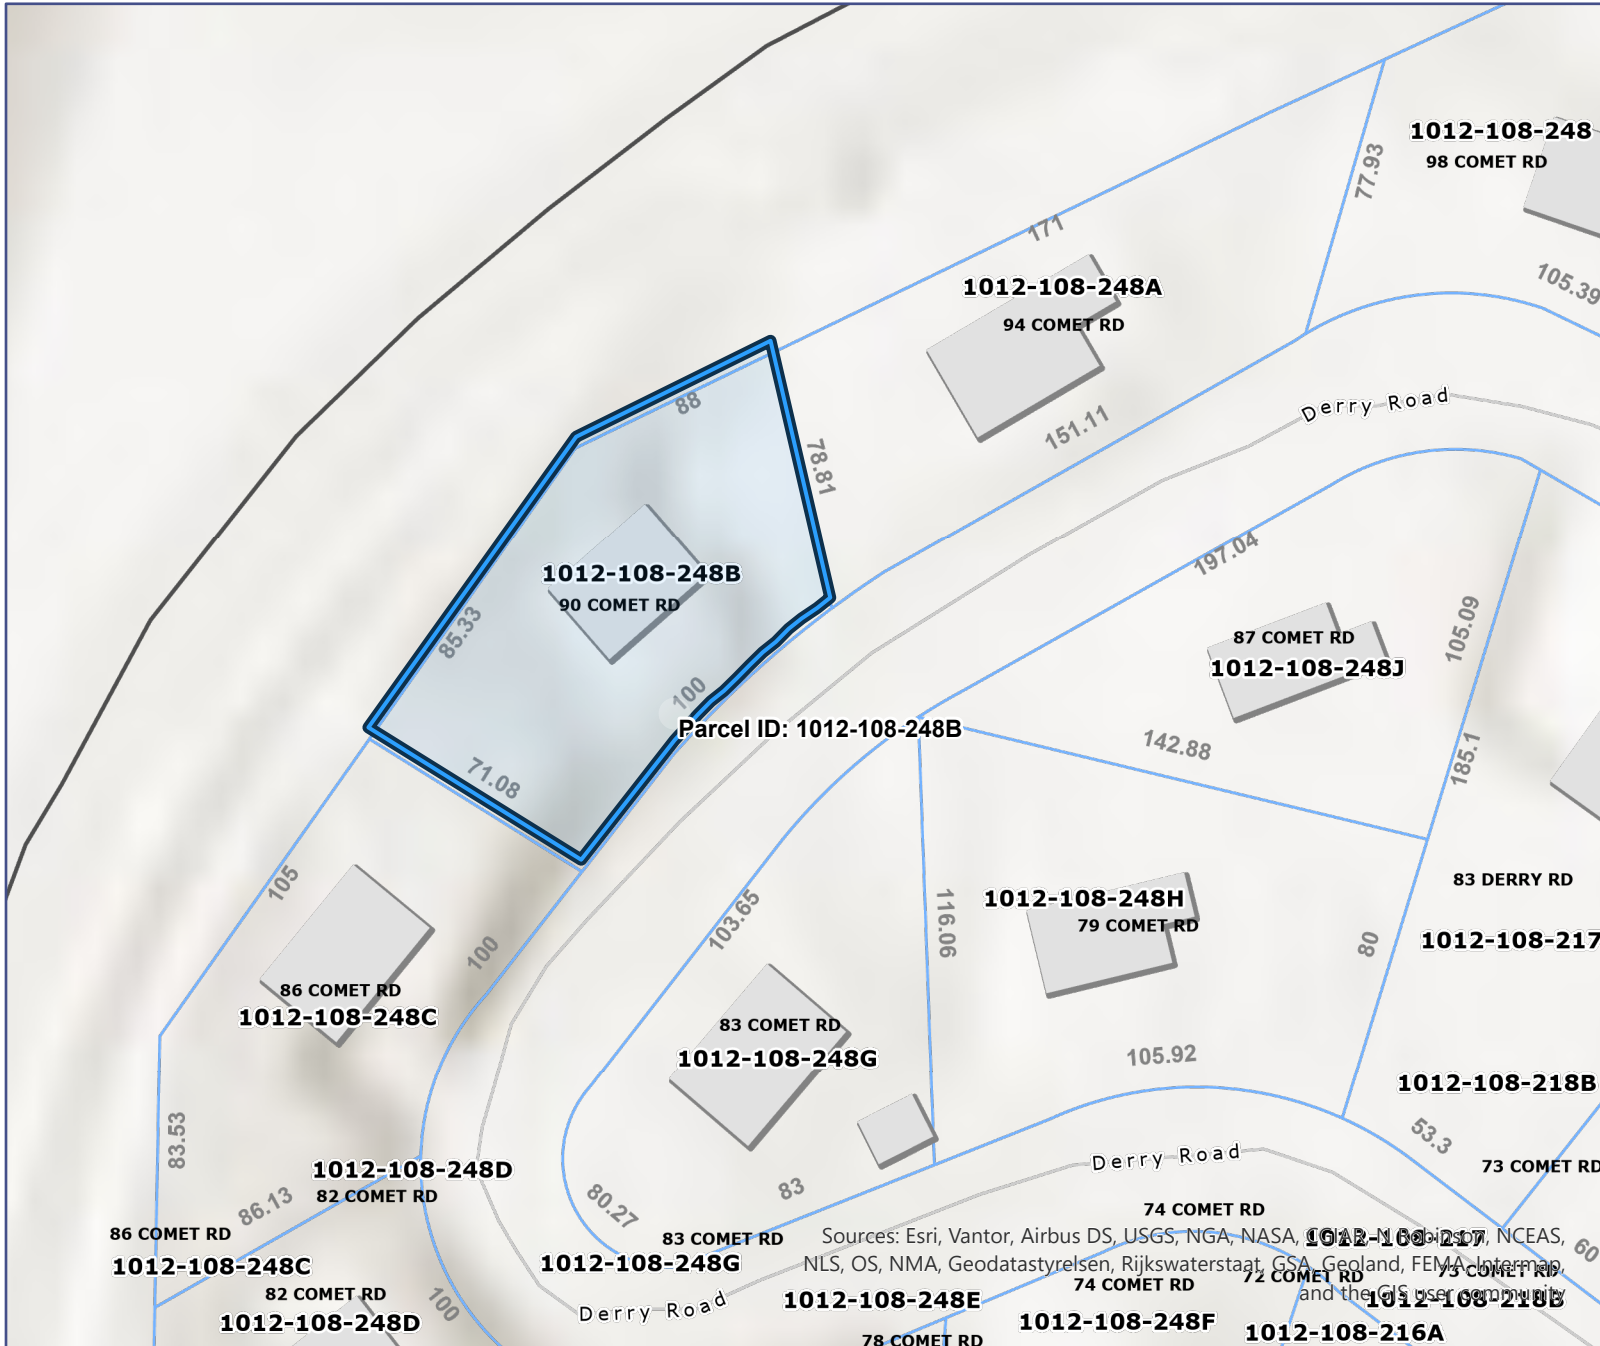

90 Comet Rd, Methuen

Legend

GIS Layers

Municipality

- Methuen
- Building Footprints
- Address Labels
- Parcels
- Local Road
- Major Road

Sources: Esri, Vantor, Airbus DS, USGS, NGA, NASA, NOAA, NCEAS, NLS, OS, NMA, Geodatastyrelsen, Rijkswaterstaat, GSA, Geoland, FEMA, Intermap, and the GIS user community

Produced by Merrimack Valley Planning Commission (MVPC) using data provided by municipal governments & MassIT/MassGIS.

MVPC AND THE MUNICIPAL GOVERNMENT MAKE NO WARRANTIES EXPRESSED OR IMPLIED CONCERNING THE ACCURACY, COMPLETENESS, RELIABILITY, OR SUITABILITY OF THIS DATA. THE MUNICIPAL GOVERNMENT AND MVPC DOES NOT ASSUME ANY LIABILITY ASSOCIATED WITH THE USE OR MISUSE OF THIS INFORMATION.

© Merrimack Valley Planning Commission