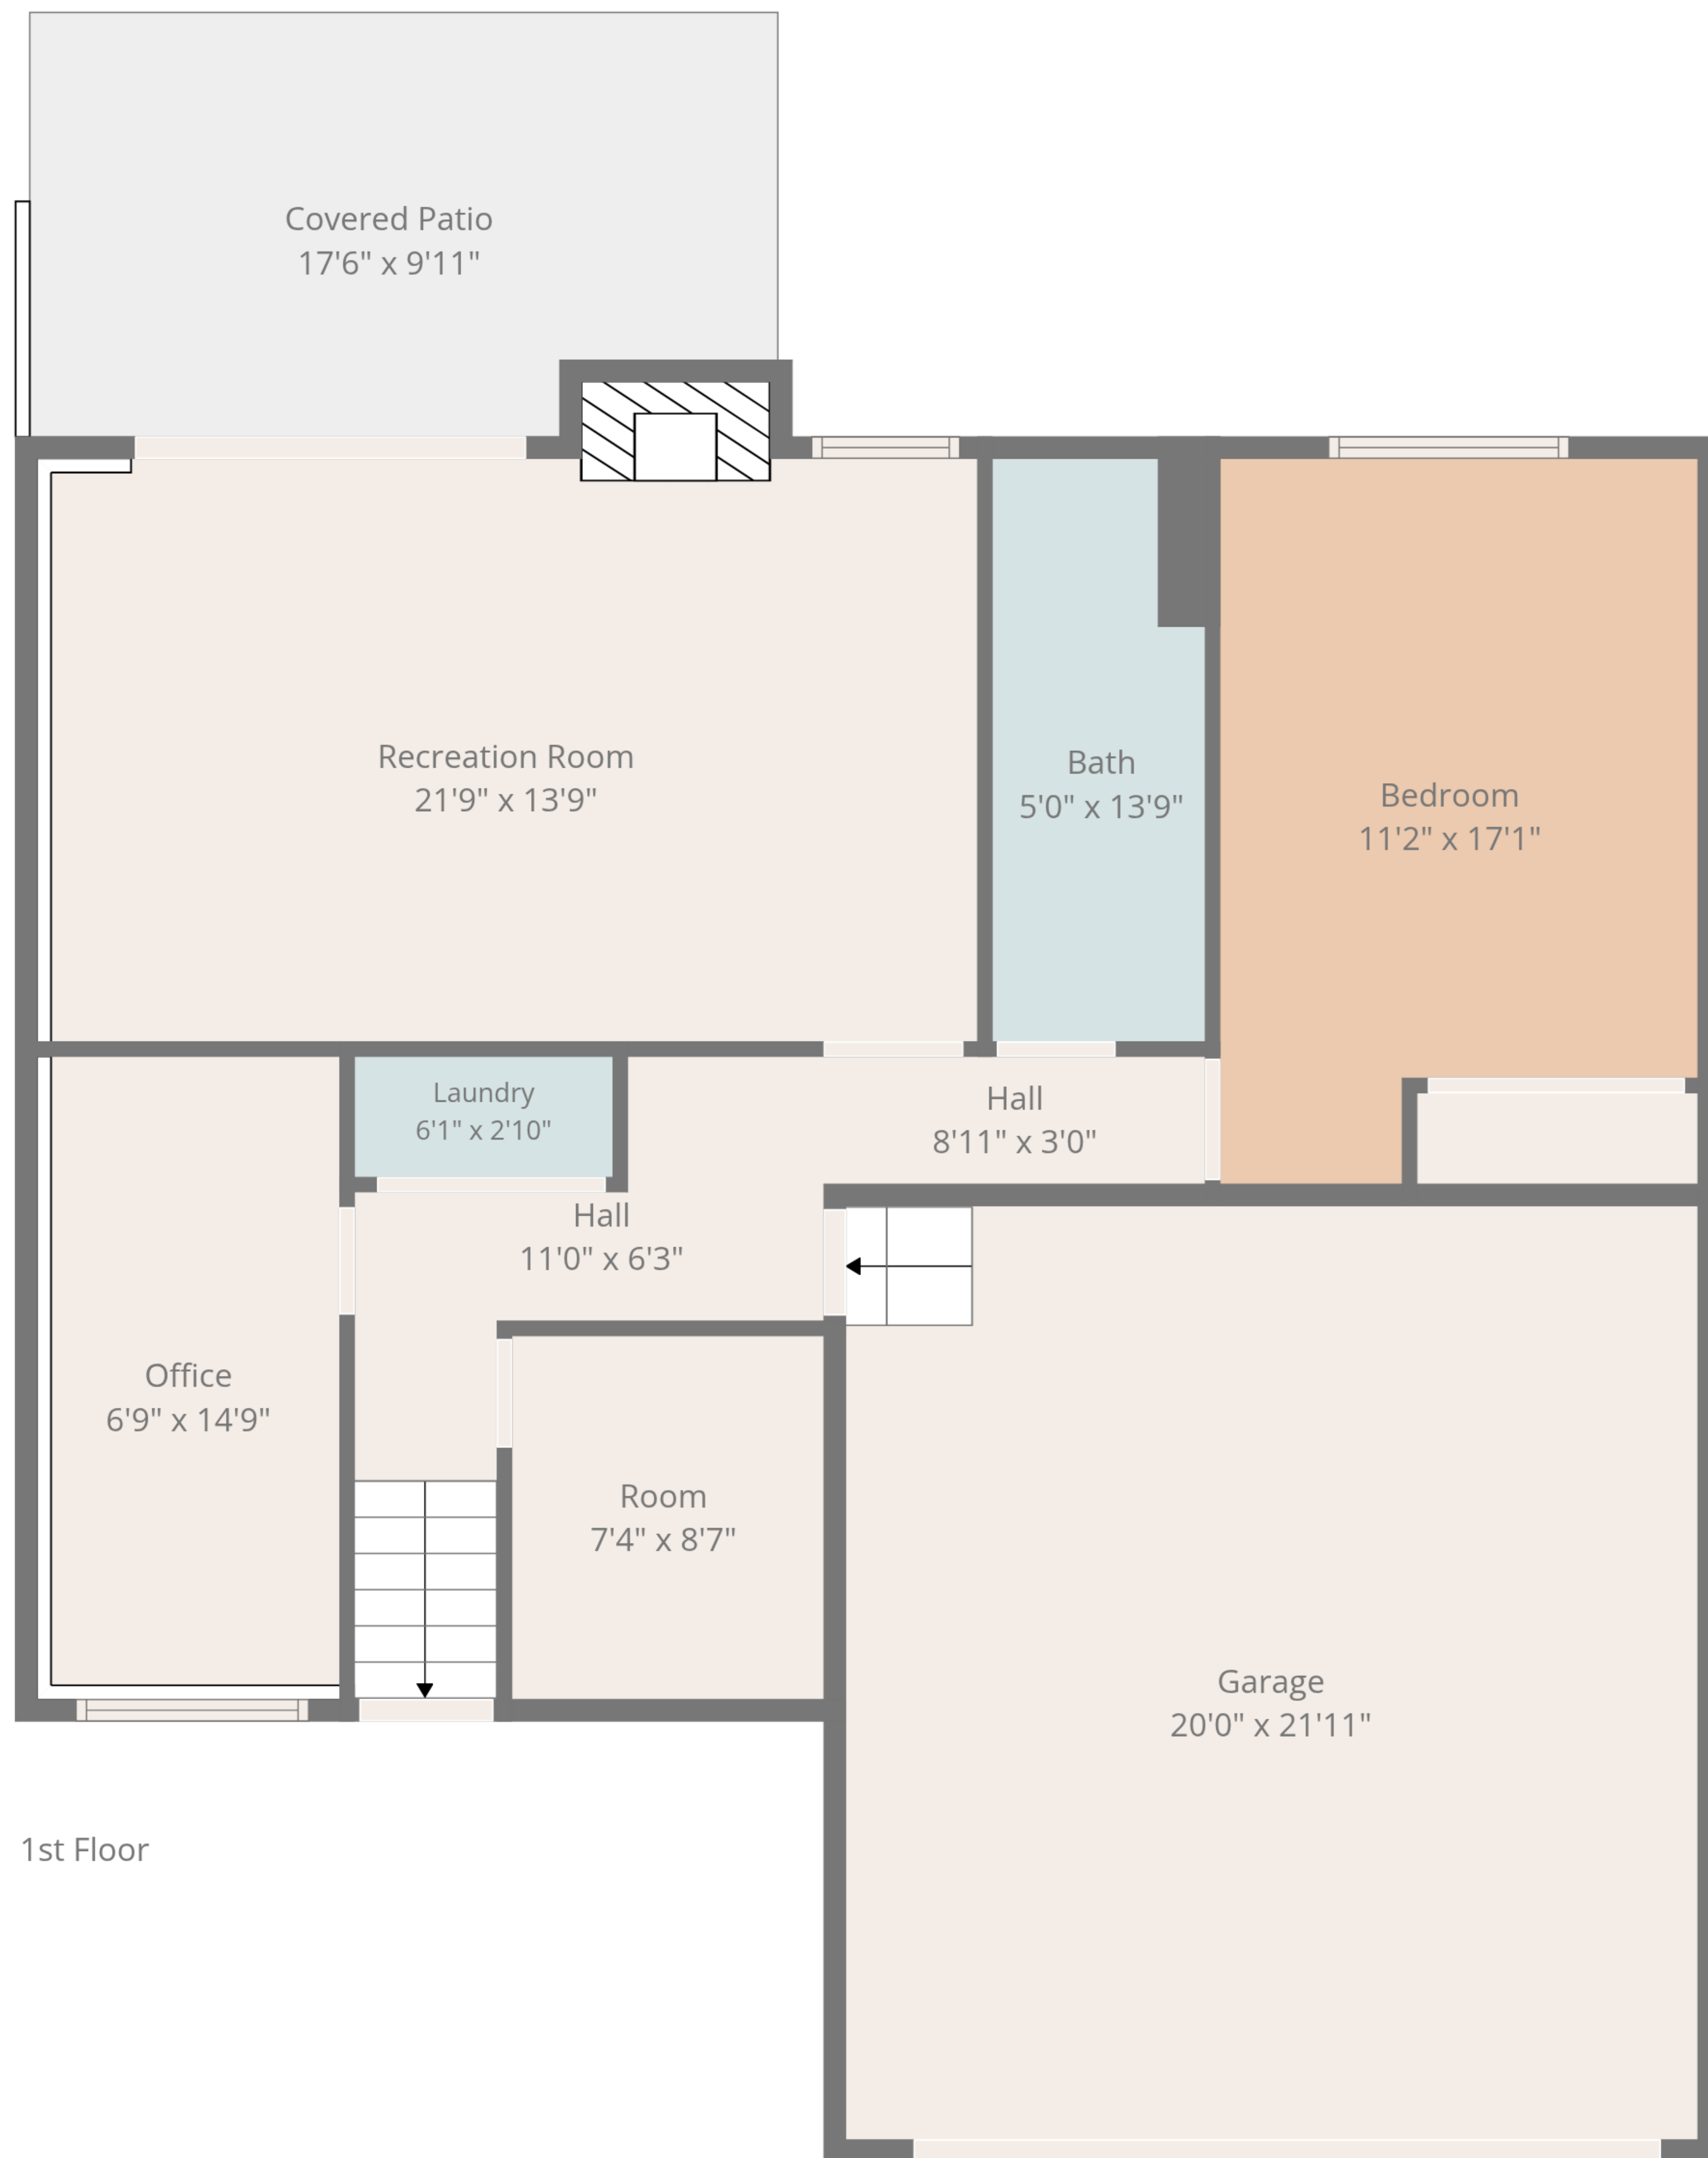

Total: 2141 sq. ft

1st Floor: 891 sq. Ft, 2nd Floor: 1250 sq. ft

Excluded Areas: Garage: 440 sq. Ft, Covered Patio: 166 sq. Ft, Fireplace: 20 sq. Ft,
Deck: 138 sq. Ft, Walls: 168 sq. ft

Total: 2141 sq. ft

1st Floor: 891 sq. Ft, 2nd Floor: 1250 sq. ft

Excluded Areas: Garage: 440 sq. Ft, Covered Patio: 166 sq. Ft, Fireplace: 20 sq. Ft,
Deck: 138 sq. Ft, Walls: 168 sq. ft

Total: 2141 sq. ft
 1st Floor: 891 sq. Ft, 2nd Floor: 1250 sq. ft
 Excluded Areas: Garage: 440 sq. Ft, Covered Patio: 166 sq. Ft, Fireplace: 20 sq. Ft,
 Deck: 138 sq. Ft, Walls: 168 sq. ft