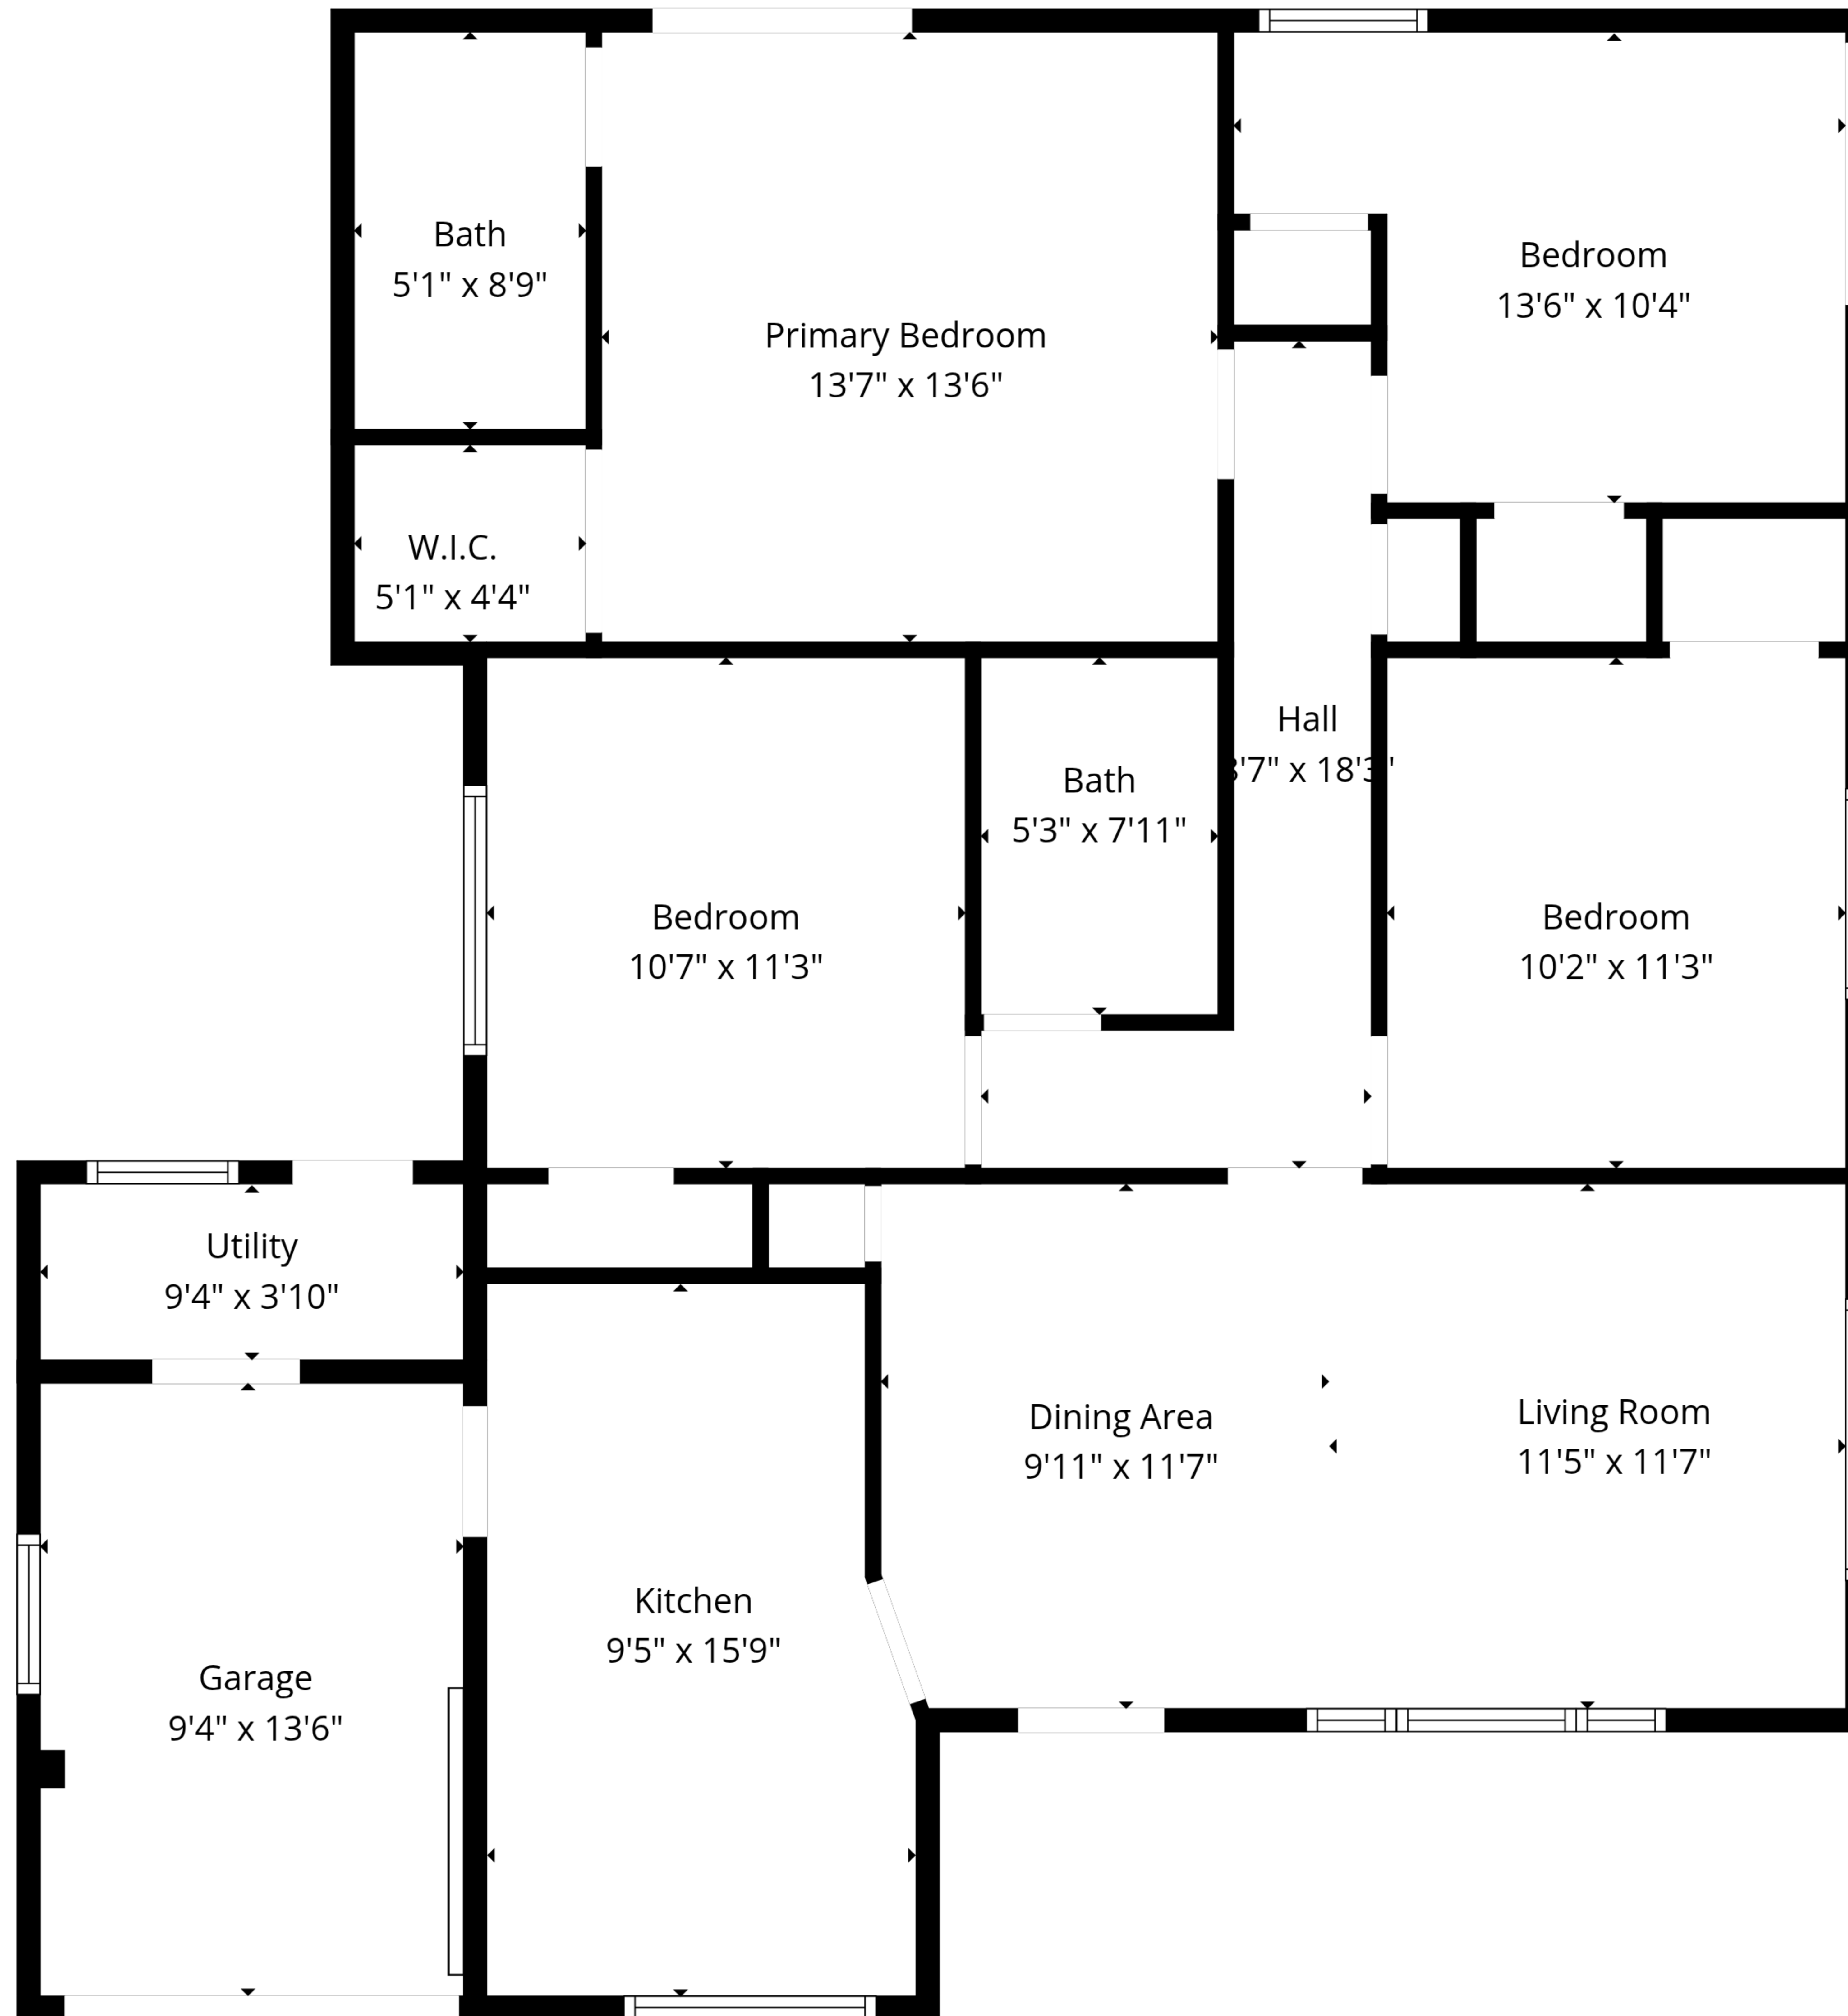

TOTAL: 1373 sq. ft
 1st floor: 1373 sq. ft
 EXCLUDED AREAS: WALLS: 98 sq. ft

Floor Plan Created By Cubicasa App. Measurements Deemed Highly Reliable But Not Guaranteed.

TOTAL: 1373 sq. ft
 1st floor: 1373 sq. ft
 EXCLUDED AREAS: WALLS: 98 sq. ft

Floor Plan Created By Cubicasa App. Measurements Deemed Highly Reliable But Not Guaranteed.