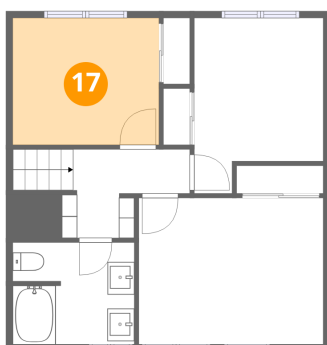

15 Floor 3 - Hall

Dimensions: 8'8" x 6'7"
Area: 57 sq. ft
Counted as living area: Yes

Heated: Yes
Finished: Yes
Enclosed: Yes
Contiguous: Yes
Permitted: Yes
Wet space: No
Addition: No
Conversion: No

16 Floor 3 - Bath

Dimensions: 9'1" x 7'7"
Area: 69 sq. ft
Counted as living area: Yes

Heated: Yes
Finished: Yes
Enclosed: Yes
Contiguous: Yes
Permitted: Yes
Wet space: Yes
Addition: No
Conversion: No

17 Floor 3 - Bedroom