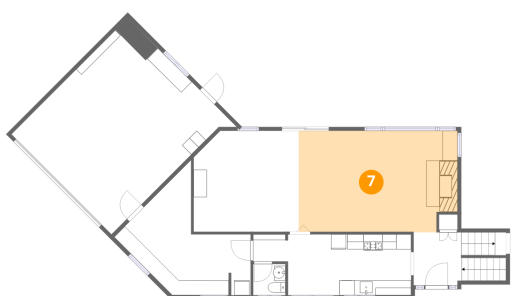

7 Floor 2 - Living Room

Dimensions: 21'1" x 13'6"
Area: 284 sq. ft
Counted as living area: Yes

Heated: Yes
Finished: Yes
Enclosed: Yes
Contiguous: Yes
Permitted: Yes
Wet space: No
Addition: No
Conversion: No