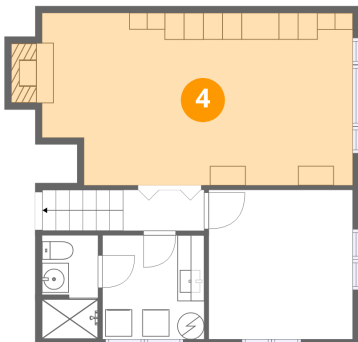

909 Southeast 96th Avenue, Vancouver Heights, Vancouver,
Clark County, Washington, United States, 98664

1 Floor 1 - Hall

Dimensions: 6'1" x 3'1"
Area: 18 sq. ft
Counted as living area: Yes

Heated: Yes
Finished: Yes
Enclosed: Yes
Contiguous: Yes
Permitted: Yes
Wet space: No
Addition: No
Conversion: No

2 Floor 1 - Bath

Dimensions: 4'2" x 7'9"
Area: 32 sq. ft
Counted as living area: Yes

Heated: Yes
Finished: Yes
Enclosed: Yes
Contiguous: Yes
Permitted: Yes
Wet space: Yes
Addition: No
Conversion: No

909 Southeast 96th Avenue, Vancouver Heights, Vancouver,
Clark County, Washington, United States, 98664

3 Floor 1 - Utility

Dimensions: 7'7" x 7'9"
Area: 59 sq. ft
Counted as living area: Yes

Heated: Yes
Finished: Yes
Enclosed: Yes
Contiguous: Yes
Permitted: Yes
Wet space: No
Addition: No
Conversion: No

4 Floor 1 - Recreation Room