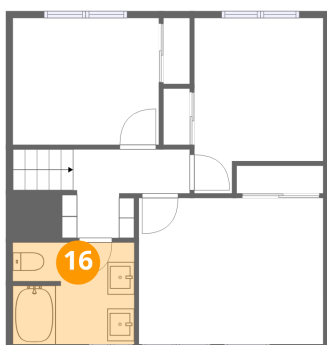

Heated: Yes
Finished: Yes
Enclosed: Yes
Contiguous: Yes
Permitted: Yes
Wet space: Yes
Addition: No
Conversion: No

909 Southeast 96th Avenue, Vancouver Heights, Vancouver,
Clark County, Washington, United States, 98664

15 Floor 3 - Hall

Dimensions: 8'8" x 6'7"
Area: 57 sq. ft
Counted as living area: Yes

Heated: Yes
Finished: Yes
Enclosed: Yes
Contiguous: Yes
Permitted: Yes
Wet space: No
Addition: No
Conversion: No

16 Floor 3 - Bath