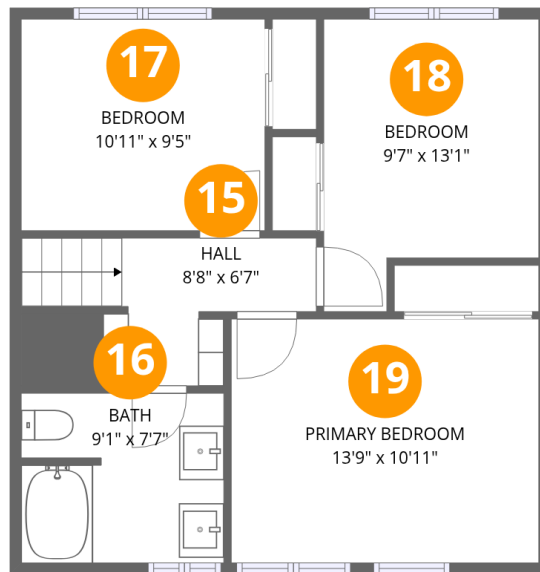

Home data report

909 Southeast 96th Avenue, Vancouver Heights, Vancouver, Clark County, Washington, United States, 98664

Room dimensions

Floor 2

Total:902sqft Excluded: 993sqft

#		Dimensions	sqft	Counted as living area
6	Dining Area	13'11" x 13'5"	187 sq. ft	Yes
7	Living Room	21'1" x 13'6"	284 sq. ft	Yes
8	Breakfast Nook	10'4" x 8'1"	84 sq. ft	Yes
9	Room	12'3" x 18'3"	224 sq. ft	Yes
10	Patio	39'5" x 20'9"	820 sq. ft	No
11	Garage	18'10" x 21'10"	412 sq. ft	No
12	Foyer	6'5" x 7'1"	45 sq. ft	Yes
13	Kitchen	10'7" x 8'1"	86 sq. ft	Yes
14	Bath	4'4" x 4'2"	18 sq. ft	Yes

Home data report

909 Southeast 96th Avenue, Vancouver Heights, Vancouver,
Clark County, Washington, United States, 98664

Room dimensions

Floor 3

Total:561sqft Excluded: 0sqft

#		Dimensions	sqft	Counted as living area
15	Hall	8'8" x 6'7"	57 sq. ft	Yes
16	Bath	9'1" x 7'7"	69 sq. ft	Yes
17	Bedroom	10'11" x 9'5"	103 sq. ft	Yes
18	Bedroom	9'7" x 13'1"	125 sq. ft	Yes
19	Primary Bedroom	13'9" x 10'11"	150 sq. ft	Yes

2 Floor 1 - Bath

Dimensions: 4'2" x 7'9"
Area: 32 sq. ft
Counted as living area: Yes

Heated: Yes
Finished: Yes
Enclosed: Yes
Contiguous: Yes
Permitted: Yes
Wet space: Yes
Addition: No
Conversion: No

909 Southeast 96th Avenue, Vancouver Heights, Vancouver,
Clark County, Washington, United States, 98664

18 Floor 3 - Bedroom

Dimensions: 9'7" x 13'1"
Area: 125 sq. ft
Counted as living area: Yes

Heated: Yes
Finished: Yes
Enclosed: Yes
Contiguous: Yes
Permitted: Yes
Wet space: No
Addition: No
Conversion: No