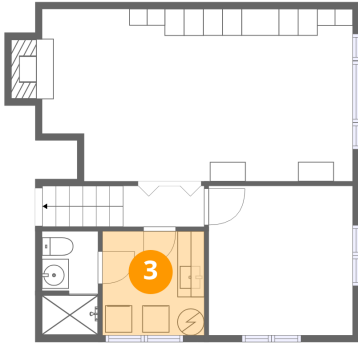

909 Southeast 96th Avenue, Vancouver Heights, Vancouver,
Clark County, Washington, United States, 98664

1 Floor 1 - Hall

Dimensions: 6'1" x 3'1"
Area: 18 sq. ft
Counted as living area: Yes

Heated: Yes
Finished: Yes
Enclosed: Yes
Contiguous: Yes
Permitted: Yes
Wet space: No
Addition: No
Conversion: No

2 Floor 1 - Bath

Dimensions: 4'2" x 7'9"
Area: 32 sq. ft
Counted as living area: Yes

Heated: Yes
Finished: Yes
Enclosed: Yes
Contiguous: Yes
Permitted: Yes
Wet space: Yes
Addition: No
Conversion: No

909 Southeast 96th Avenue, Vancouver Heights, Vancouver,
Clark County, Washington, United States, 98664

3 Floor 1 - Utility

Dimensions: 7'7" x 7'9"
Area: 59 sq. ft
Counted as living area: Yes

Heated: Yes
Finished: Yes
Enclosed: Yes
Contiguous: Yes
Permitted: Yes
Wet space: No
Addition: No
Conversion: No

4 Floor 1 - Recreation Room