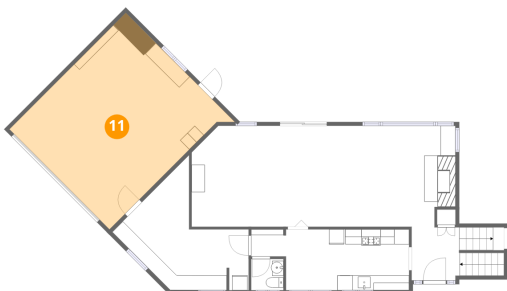

909 Southeast 96th Avenue, Vancouver Heights, Vancouver,
Clark County, Washington, United States, 98664

9 Floor 2 - Room

Dimensions: 12'3" x 18'3"
Area: 224 sq. ft
Counted as living area: Yes

Heated: Yes
Finished: Yes
Enclosed: Yes
Contiguous: Yes
Permitted: Yes
Wet space: No
Addition: No
Conversion: No

Dimensions: 18'10" x 21'10"
Area: 412 sq. ft
Counted as living area: No

Heated: No
Finished: No
Enclosed: Yes
Contiguous: Yes
Permitted: Yes
Wet space: No
Addition: No
Conversion: No

909 Southeast 96th Avenue, Vancouver Heights, Vancouver,
Clark County, Washington, United States, 98664