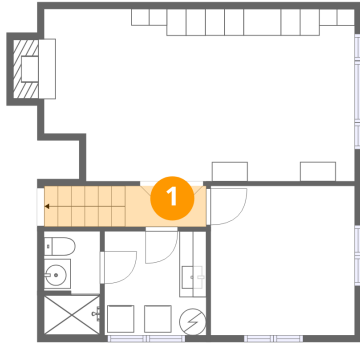

Home data report

909 Southeast 96th Avenue, Vancouver Heights, Vancouver, Clark County, Washington, United States, 98664

Room dimensions

Floor 2

Total:902sqft Excluded: 993sqft

#		Dimensions	sqft	Counted as living area
6	Dining Area	13'11" x 13'5"	187 sq. ft	Yes
7	Living Room	21'1" x 13'6"	284 sq. ft	Yes
8	Breakfast Nook	10'4" x 8'1"	84 sq. ft	Yes
9	Room	12'3" x 18'3"	224 sq. ft	Yes
10	Patio	39'5" x 20'9"	820 sq. ft	No
11	Garage	18'10" x 21'10"	412 sq. ft	No
12	Foyer	6'5" x 7'1"	45 sq. ft	Yes
13	Kitchen	10'7" x 8'1"	86 sq. ft	Yes
14	Bath	4'4" x 4'2"	18 sq. ft	Yes

Home data report

909 Southeast 96th Avenue, Vancouver Heights, Vancouver,
Clark County, Washington, United States, 98664

Room dimensions

Floor 3

Total:561sqft Excluded: 0sqft

#		Dimensions	sqft	Counted as living area
15	Hall	8'8" x 6'7"	57 sq. ft	Yes
16	Bath	9'1" x 7'7"	69 sq. ft	Yes
17	Bedroom	10'11" x 9'5"	103 sq. ft	Yes
18	Bedroom	9'7" x 13'1"	125 sq. ft	Yes
19	Primary Bedroom	13'9" x 10'11"	150 sq. ft	Yes

909 Southeast 96th Avenue, Vancouver Heights, Vancouver,
Clark County, Washington, United States, 98664

1 Floor 1 - Hall

Dimensions: 6'1" x 3'1"
Area: 18 sq. ft
Counted as living area: Yes

Heated: Yes
Finished: Yes
Enclosed: Yes
Contiguous: Yes
Permitted: Yes
Wet space: No
Addition: No
Conversion: No

2 Floor 1 - Bath

Dimensions: 4'2" x 7'9"
Area: 32 sq. ft
Counted as living area: Yes

Heated: Yes
Finished: Yes
Enclosed: Yes
Contiguous: Yes
Permitted: Yes
Wet space: Yes
Addition: No
Conversion: No

909 Southeast 96th Avenue, Vancouver Heights, Vancouver,
Clark County, Washington, United States, 98664