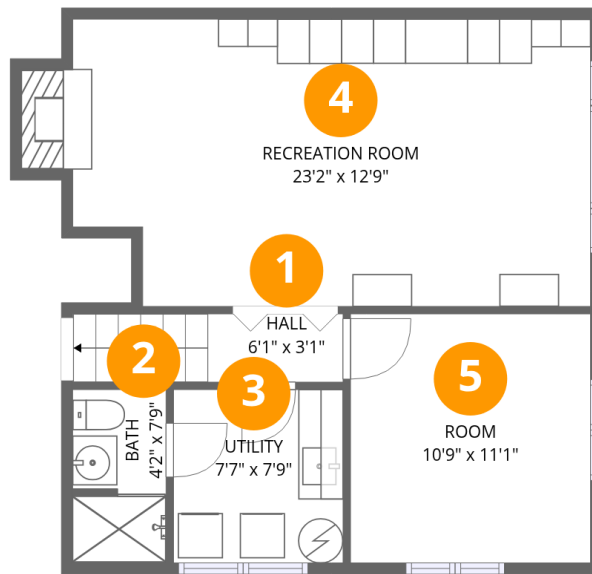

Excluded: Fireplace 12 sq. ft, Garage 412 sq. ft, Patio 581 sq. ft, Walls: 197 sq. ft

Property summary

Home data report

**909 Southeast 96th Avenue, Vancouver Heights, Vancouver,
Clark County, Washington, United States, 98664**

1
Half baths

1
Garages

Home data report

909 Southeast 96th Avenue, Vancouver Heights, Vancouver,
Clark County, Washington, United States, 98664

Room dimensions

Floor 1 Below grade

Total:552sqft Excluded: 12sqft

#		Dimensions	sqft	Counted as living area
1	Hall	6'1" x 3'1"	18 sq. ft	Yes
2	Bath	4'2" x 7'9"	32 sq. ft	Yes
3	Utility	7'7" x 7'9"	59 sq. ft	Yes
4	Recreation Room	23'2" x 12'9"	296 sq. ft	Yes
5	Room	10'9" x 11'1"	119 sq. ft	Yes

Home data report

909 Southeast 96th Avenue, Vancouver Heights, Vancouver, Clark County, Washington, United States, 98664

Room dimensions

Floor 2

Total:902sqft Excluded: 993sqft

#		Dimensions	sqft	Counted as living area
6	Dining Area	13'11" x 13'5"	187 sq. ft	Yes
7	Living Room	21'1" x 13'6"	284 sq. ft	Yes
8	Breakfast Nook	10'4" x 8'1"	84 sq. ft	Yes
9	Room	12'3" x 18'3"	224 sq. ft	Yes
10	Patio	39'5" x 20'9"	820 sq. ft	No
11	Garage	18'10" x 21'10"	412 sq. ft	No
12	Foyer	6'5" x 7'1"	45 sq. ft	Yes
13	Kitchen	10'7" x 8'1"	86 sq. ft	Yes
14	Bath	4'4" x 4'2"	18 sq. ft	Yes