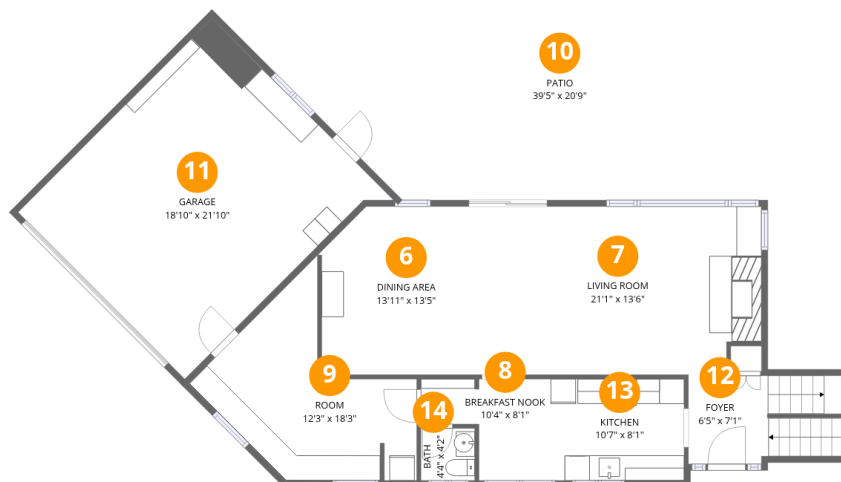

Excluded: Fireplace 12 sq. ft, Garage 412 sq. ft, Patio 581 sq. ft, Walls: 197 sq. ft

Property summary

Home data report

**909 Southeast 96th Avenue, Vancouver Heights, Vancouver,
Clark County, Washington, United States, 98664**

1
Half baths

1
Garages

Home data report

909 Southeast 96th Avenue, Vancouver Heights, Vancouver,
Clark County, Washington, United States, 98664

Room dimensions

Floor 1 Below grade

Total:552sqft Excluded: 12sqft

Home data report

909 Southeast 96th Avenue, Vancouver Heights, Vancouver, Clark County, Washington, United States, 98664

Room dimensions

Floor 2

Total:902sqft Excluded: 993sqft

#		Dimensions	sqft	Counted as living area
6	Dining Area	13'11" x 13'5"	187 sq. ft	Yes
7	Living Room	21'1" x 13'6"	284 sq. ft	Yes
8	Breakfast Nook	10'4" x 8'1"	84 sq. ft	Yes
9	Room	12'3" x 18'3"	224 sq. ft	Yes
10	Patio	39'5" x 20'9"	820 sq. ft	No
11	Garage	18'10" x 21'10"	412 sq. ft	No
12	Foyer	6'5" x 7'1"	45 sq. ft	Yes
13	Kitchen	10'7" x 8'1"	86 sq. ft	Yes
14	Bath	4'4" x 4'2"	18 sq. ft	Yes

Home data report

909 Southeast 96th Avenue, Vancouver Heights, Vancouver,
Clark County, Washington, United States, 98664

Room dimensions

Floor 3

Total:561sqft Excluded: 0sqft

#		Dimensions	sqft	Counted as living area
15	Hall	8'8" x 6'7"	57 sq. ft	Yes
16	Bath	9'1" x 7'7"	69 sq. ft	Yes
17	Bedroom	10'11" x 9'5"	103 sq. ft	Yes
18	Bedroom	9'7" x 13'1"	125 sq. ft	Yes
19	Primary Bedroom	13'9" x 10'11"	150 sq. ft	Yes