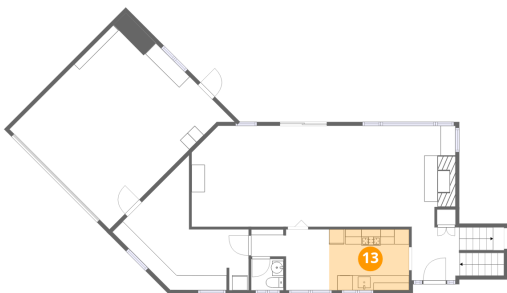

13 Floor 2 - Kitchen

Dimensions: 10'7" x 8'1"
Area: 86 sq. ft
Counted as living area: Yes

Heated: Yes
Finished: Yes
Enclosed: Yes
Contiguous: Yes
Permitted: Yes
Wet space: No
Addition: No
Conversion: No