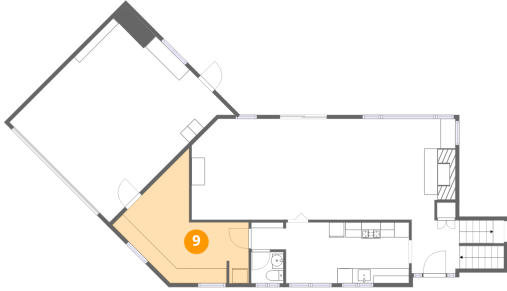

8 Floor 2 - Breakfast Nook

Dimensions: 10'4" x 8'1"
Area: 84 sq. ft
Counted as living area: Yes

Heated: Yes
Finished: Yes
Enclosed: Yes
Contiguous: Yes
Permitted: Yes
Wet space: No
Addition: No
Conversion: No

909 Southeast 96th Avenue, Vancouver Heights, Vancouver,
Clark County, Washington, United States, 98664

9 Floor 2 - Room

Dimensions: 12'3" x 18'3"
Area: 224 sq. ft
Counted as living area: Yes

Heated: Yes
Finished: Yes
Enclosed: Yes
Contiguous: Yes
Permitted: Yes
Wet space: No
Addition: No
Conversion: No

Dimensions: 18'10" x 21'10"
Area: 412 sq. ft
Counted as living area: No

Heated: No
Finished: No
Enclosed: Yes
Contiguous: Yes
Permitted: Yes
Wet space: No
Addition: No
Conversion: No

909 Southeast 96th Avenue, Vancouver Heights, Vancouver,
Clark County, Washington, United States, 98664