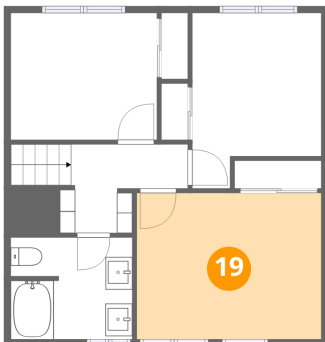

19 Floor 3 - Primary Bedroom

Dimensions: 13'9" x 10'11"
Area: 150 sq. ft
Counted as living area: Yes

Heated: Yes
Finished: Yes
Enclosed: Yes
Contiguous: Yes
Permitted: Yes
Wet space: No
Addition: No
Conversion: No