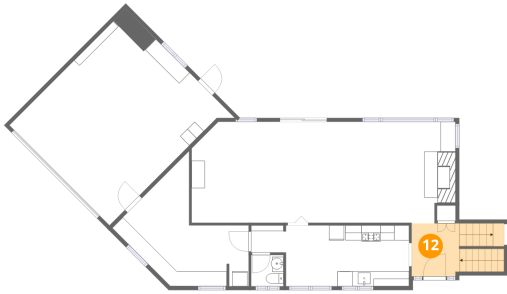

909 Southeast 96th Avenue, Vancouver Heights, Vancouver,
Clark County, Washington, United States, 98664

12 Floor 2 - Foyer

Dimensions: 6'5" x 7'1"
Area: 45 sq. ft
Counted as living area: Yes

Heated: Yes
Finished: Yes
Enclosed: Yes
Contiguous: Yes
Permitted: Yes
Wet space: No
Addition: No
Conversion: No