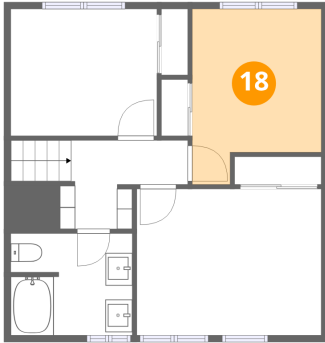

Home data report

909 Southeast 96th Avenue, Vancouver Heights, Vancouver,
Clark County, Washington, United States, 98664

18 Floor 3 - Bedroom

Dimensions: 9'7" x 13'1"
Area: 125 sq. ft
Counted as living area: Yes

Heated: Yes
Finished: Yes
Enclosed: Yes
Contiguous: Yes
Permitted: Yes
Wet space: No
Addition: No
Conversion: No