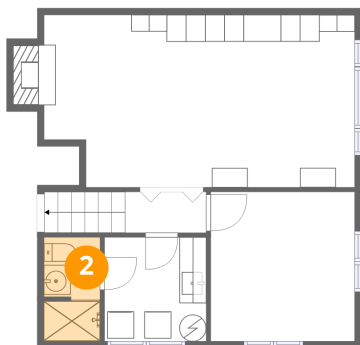

Home data report

909 Southeast 96th Avenue, Vancouver Heights, Vancouver, Clark County, Washington, United States, 98664

Room dimensions

Floor 2

Total:902sqft Excluded: 993sqft

#		Dimensions	sqft	Counted as living area
6	Dining Area	13'11" x 13'5"	187 sq. ft	Yes
7	Living Room	21'1" x 13'6"	284 sq. ft	Yes
8	Breakfast Nook	10'4" x 8'1"	84 sq. ft	Yes
9	Room	12'3" x 18'3"	224 sq. ft	Yes
10	Patio	39'5" x 20'9"	820 sq. ft	No
11	Garage	18'10" x 21'10"	412 sq. ft	No
12	Foyer	6'5" x 7'1"	45 sq. ft	Yes
13	Kitchen	10'7" x 8'1"	86 sq. ft	Yes
14	Bath	4'4" x 4'2"	18 sq. ft	Yes

Home data report

909 Southeast 96th Avenue, Vancouver Heights, Vancouver,
Clark County, Washington, United States, 98664

Room dimensions

Floor 3

Total:561sqft Excluded: 0sqft

#		Dimensions	sqft	Counted as living area
15	Hall	8'8" x 6'7"	57 sq. ft	Yes
16	Bath	9'1" x 7'7"	69 sq. ft	Yes
17	Bedroom	10'11" x 9'5"	103 sq. ft	Yes
18	Bedroom	9'7" x 13'1"	125 sq. ft	Yes
19	Primary Bedroom	13'9" x 10'11"	150 sq. ft	Yes

909 Southeast 96th Avenue, Vancouver Heights, Vancouver,
Clark County, Washington, United States, 98664

1 Floor 1 - Hall

Dimensions: 6'1" x 3'1"
Area: 18 sq. ft
Counted as living area: Yes

Heated: Yes
Finished: Yes
Enclosed: Yes
Contiguous: Yes
Permitted: Yes
Wet space: No
Addition: No
Conversion: No

2 Floor 1 - Bath

Dimensions: 4'2" x 7'9"
Area: 32 sq. ft
Counted as living area: Yes

Heated: Yes
Finished: Yes
Enclosed: Yes
Contiguous: Yes
Permitted: Yes
Wet space: Yes
Addition: No
Conversion: No

909 Southeast 96th Avenue, Vancouver Heights, Vancouver,
Clark County, Washington, United States, 98664