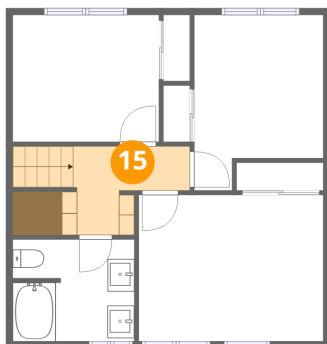

909 Southeast 96th Avenue, Vancouver Heights, Vancouver,
Clark County, Washington, United States, 98664

15 Floor 3 - Hall

Dimensions: 8'8" x 6'7"
Area: 57 sq. ft
Counted as living area: Yes

Heated: Yes
Finished: Yes
Enclosed: Yes
Contiguous: Yes
Permitted: Yes
Wet space: No
Addition: No
Conversion: No