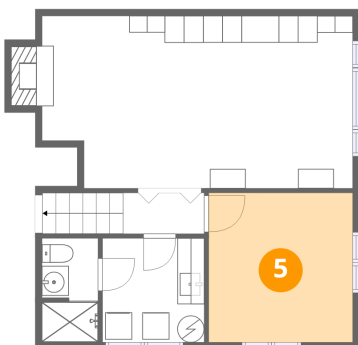

909 Southeast 96th Avenue, Vancouver Heights, Vancouver,
Clark County, Washington, United States, 98664

1 Floor 1 - Hall

Dimensions: 6'1" x 3'1"
Area: 18 sq. ft
Counted as living area: Yes

Heated: Yes
Finished: Yes
Enclosed: Yes
Contiguous: Yes
Permitted: Yes
Wet space: No
Addition: No
Conversion: No

2 Floor 1 - Bath

Dimensions: 4'2" x 7'9"
Area: 32 sq. ft
Counted as living area: Yes

Heated: Yes
Finished: Yes
Enclosed: Yes
Contiguous: Yes
Permitted: Yes
Wet space: Yes
Addition: No
Conversion: No

909 Southeast 96th Avenue, Vancouver Heights, Vancouver,
Clark County, Washington, United States, 98664

3 Floor 1 - Utility

Dimensions: 7'7" x 7'9"
Area: 59 sq. ft
Counted as living area: Yes

Heated: Yes
Finished: Yes
Enclosed: Yes
Contiguous: Yes
Permitted: Yes
Wet space: No
Addition: No
Conversion: No

4 Floor 1 - Recreation Room

Dimensions: 23'2" x 12'9"
Area: 296 sq. ft
Counted as living area: Yes

Heated: Yes
Finished: Yes
Enclosed: Yes
Contiguous: Yes
Permitted: Yes
Wet space: No
Addition: No
Conversion: No

5 Floor 1 - Room

Dimensions: 10'9" x 11'1"
Area: 119 sq. ft
Counted as living area: Yes