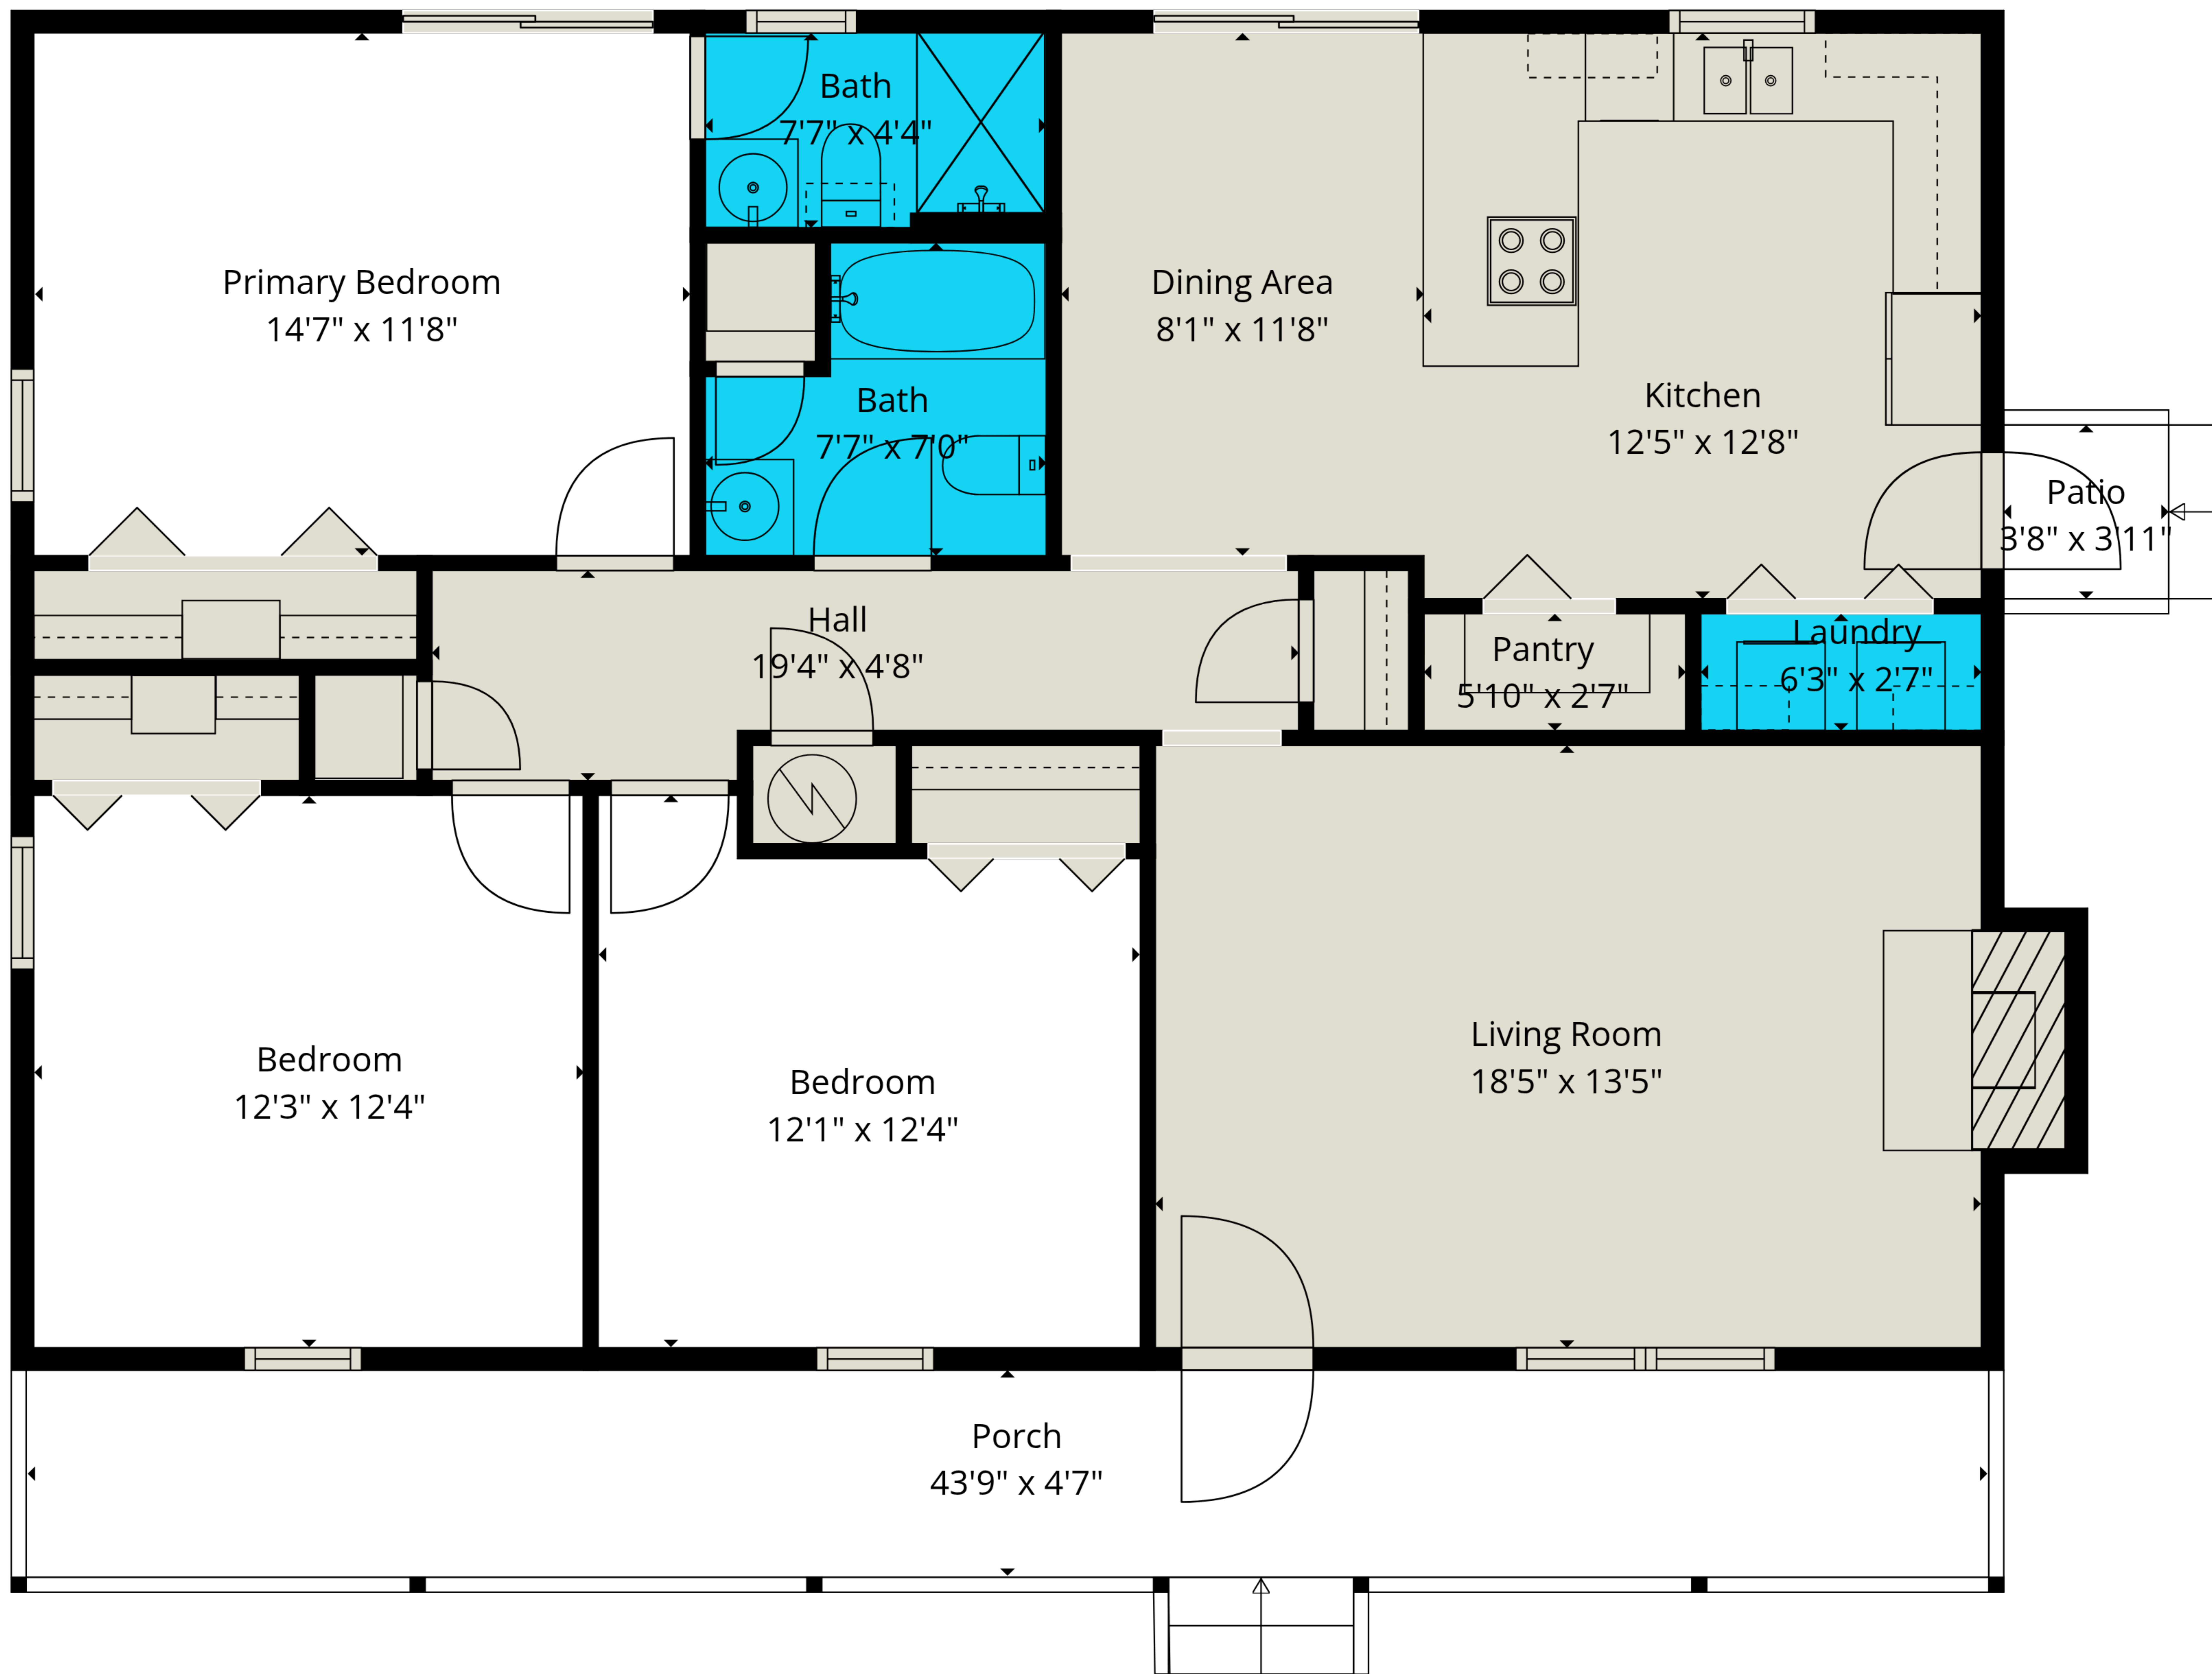

Total GLA: 1349 sq. ft | Total: 1576 sq. ft
 1st floor: 1349 sq. ft (Excluded areas 227 sq. ft)

Measurements Are Deemed Reliable But Not Guaranteed. Sketch Is For Marketing & Informational Purposes Only. Final Square Footage Should Be Provided By Appraiser.

Total GLA: 1349 sq. ft | Total: 1576 sq. ft
 1st floor: 1349 sq. ft (Excluded areas 227 sq. ft)