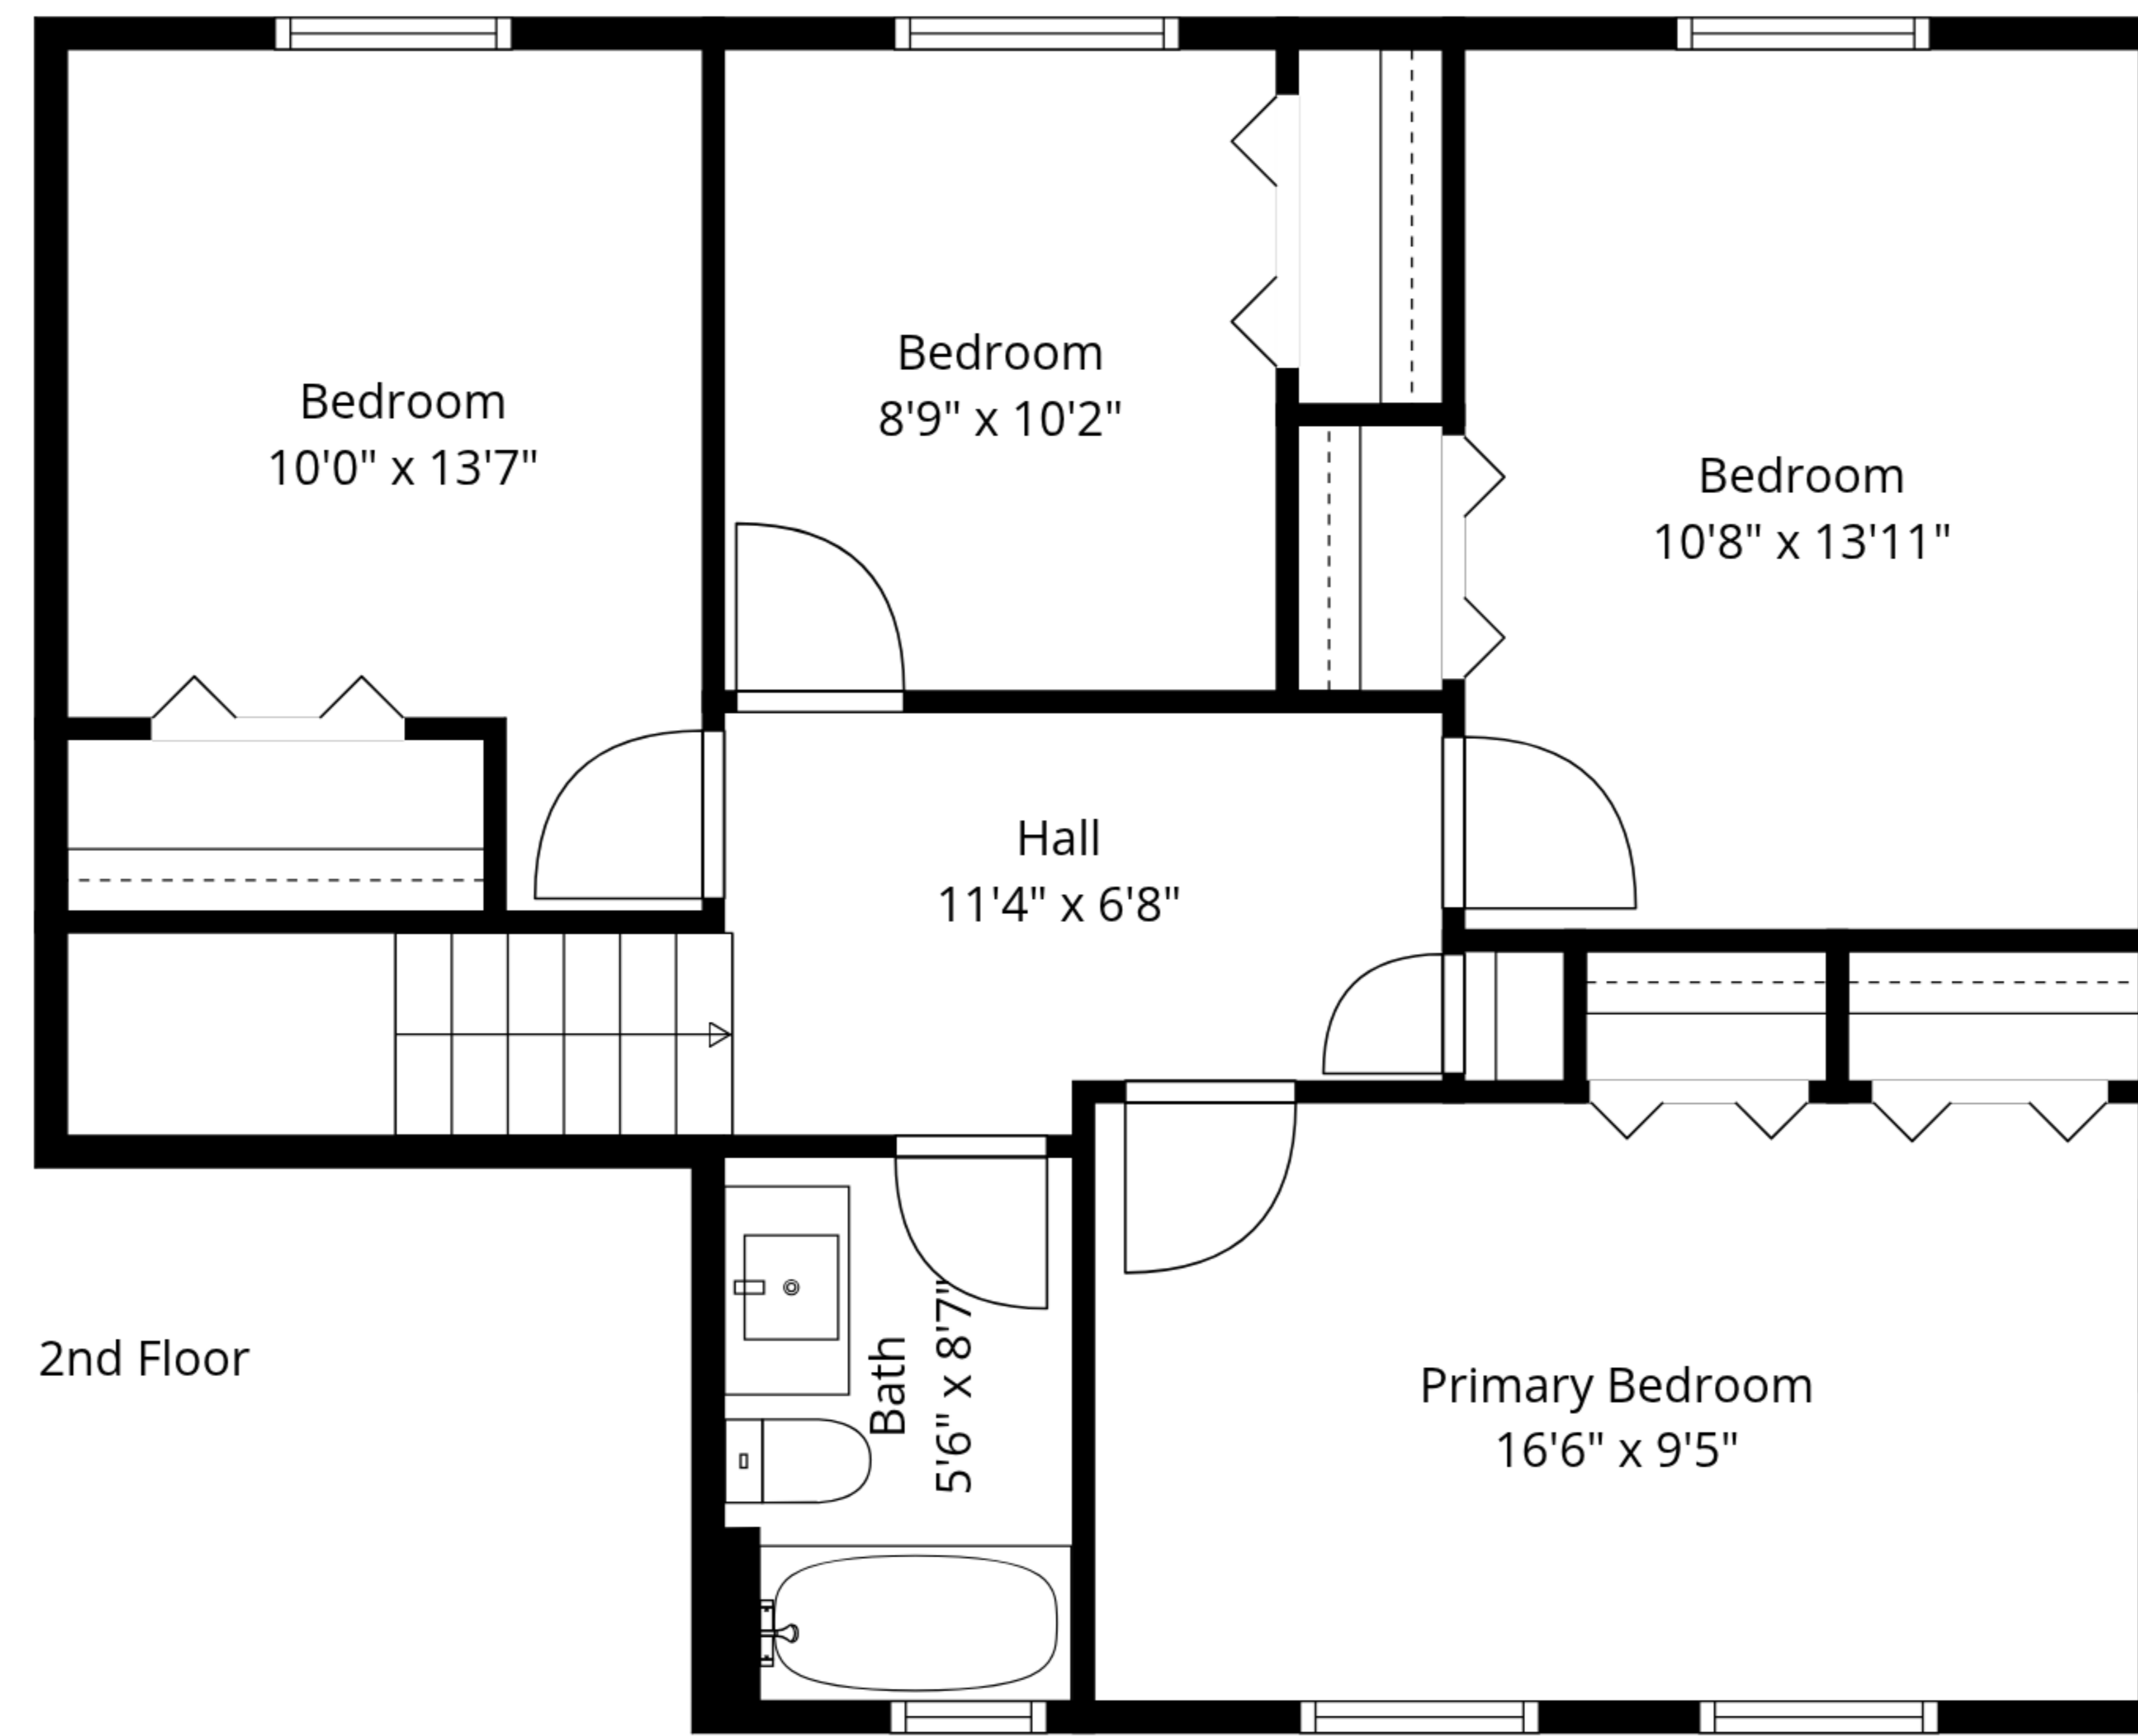

**TOTAL: 1831 sq. ft**

1st floor: 1071 sq. ft, 2nd floor: 760 sq. ft

EXCLUDED AREAS: GARAGE: 426 sq. ft, FIREPLACE: 12 sq. ft, WALLS: 157 sq. ft

Measurements Are Approximate - Deemed Highly Reliable But Not Guaranteed