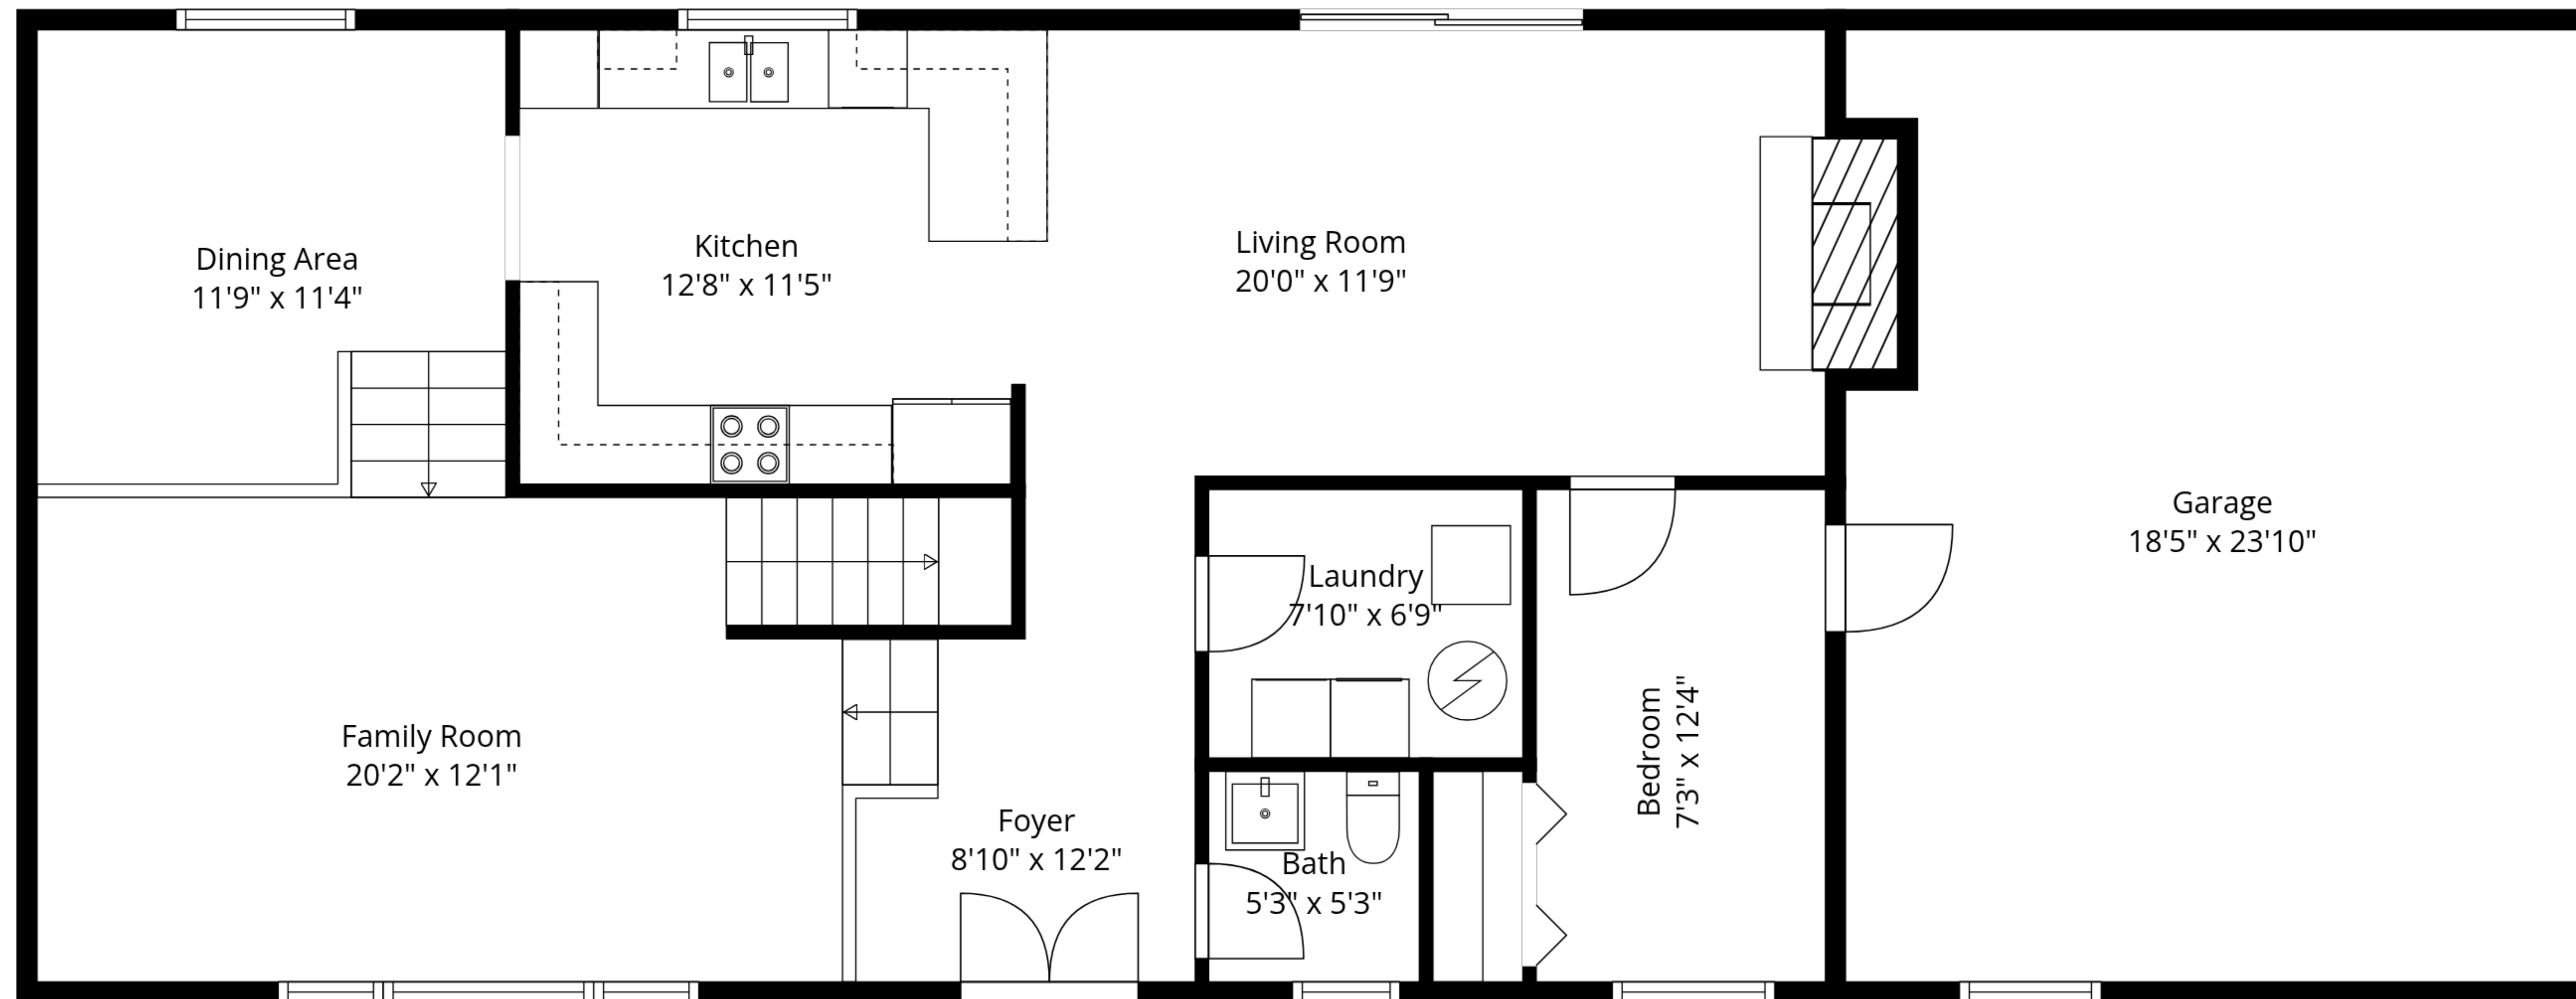

**TOTAL: 1831 sq. ft**

1st floor: 1071 sq. ft, 2nd floor: 760 sq. ft

EXCLUDED AREAS: GARAGE: 426 sq. ft, FIREPLACE: 12 sq. ft, WALLS: 157 sq. ft

Measurements Are Approximate - Deemed Highly Reliable But Not Guaranteed