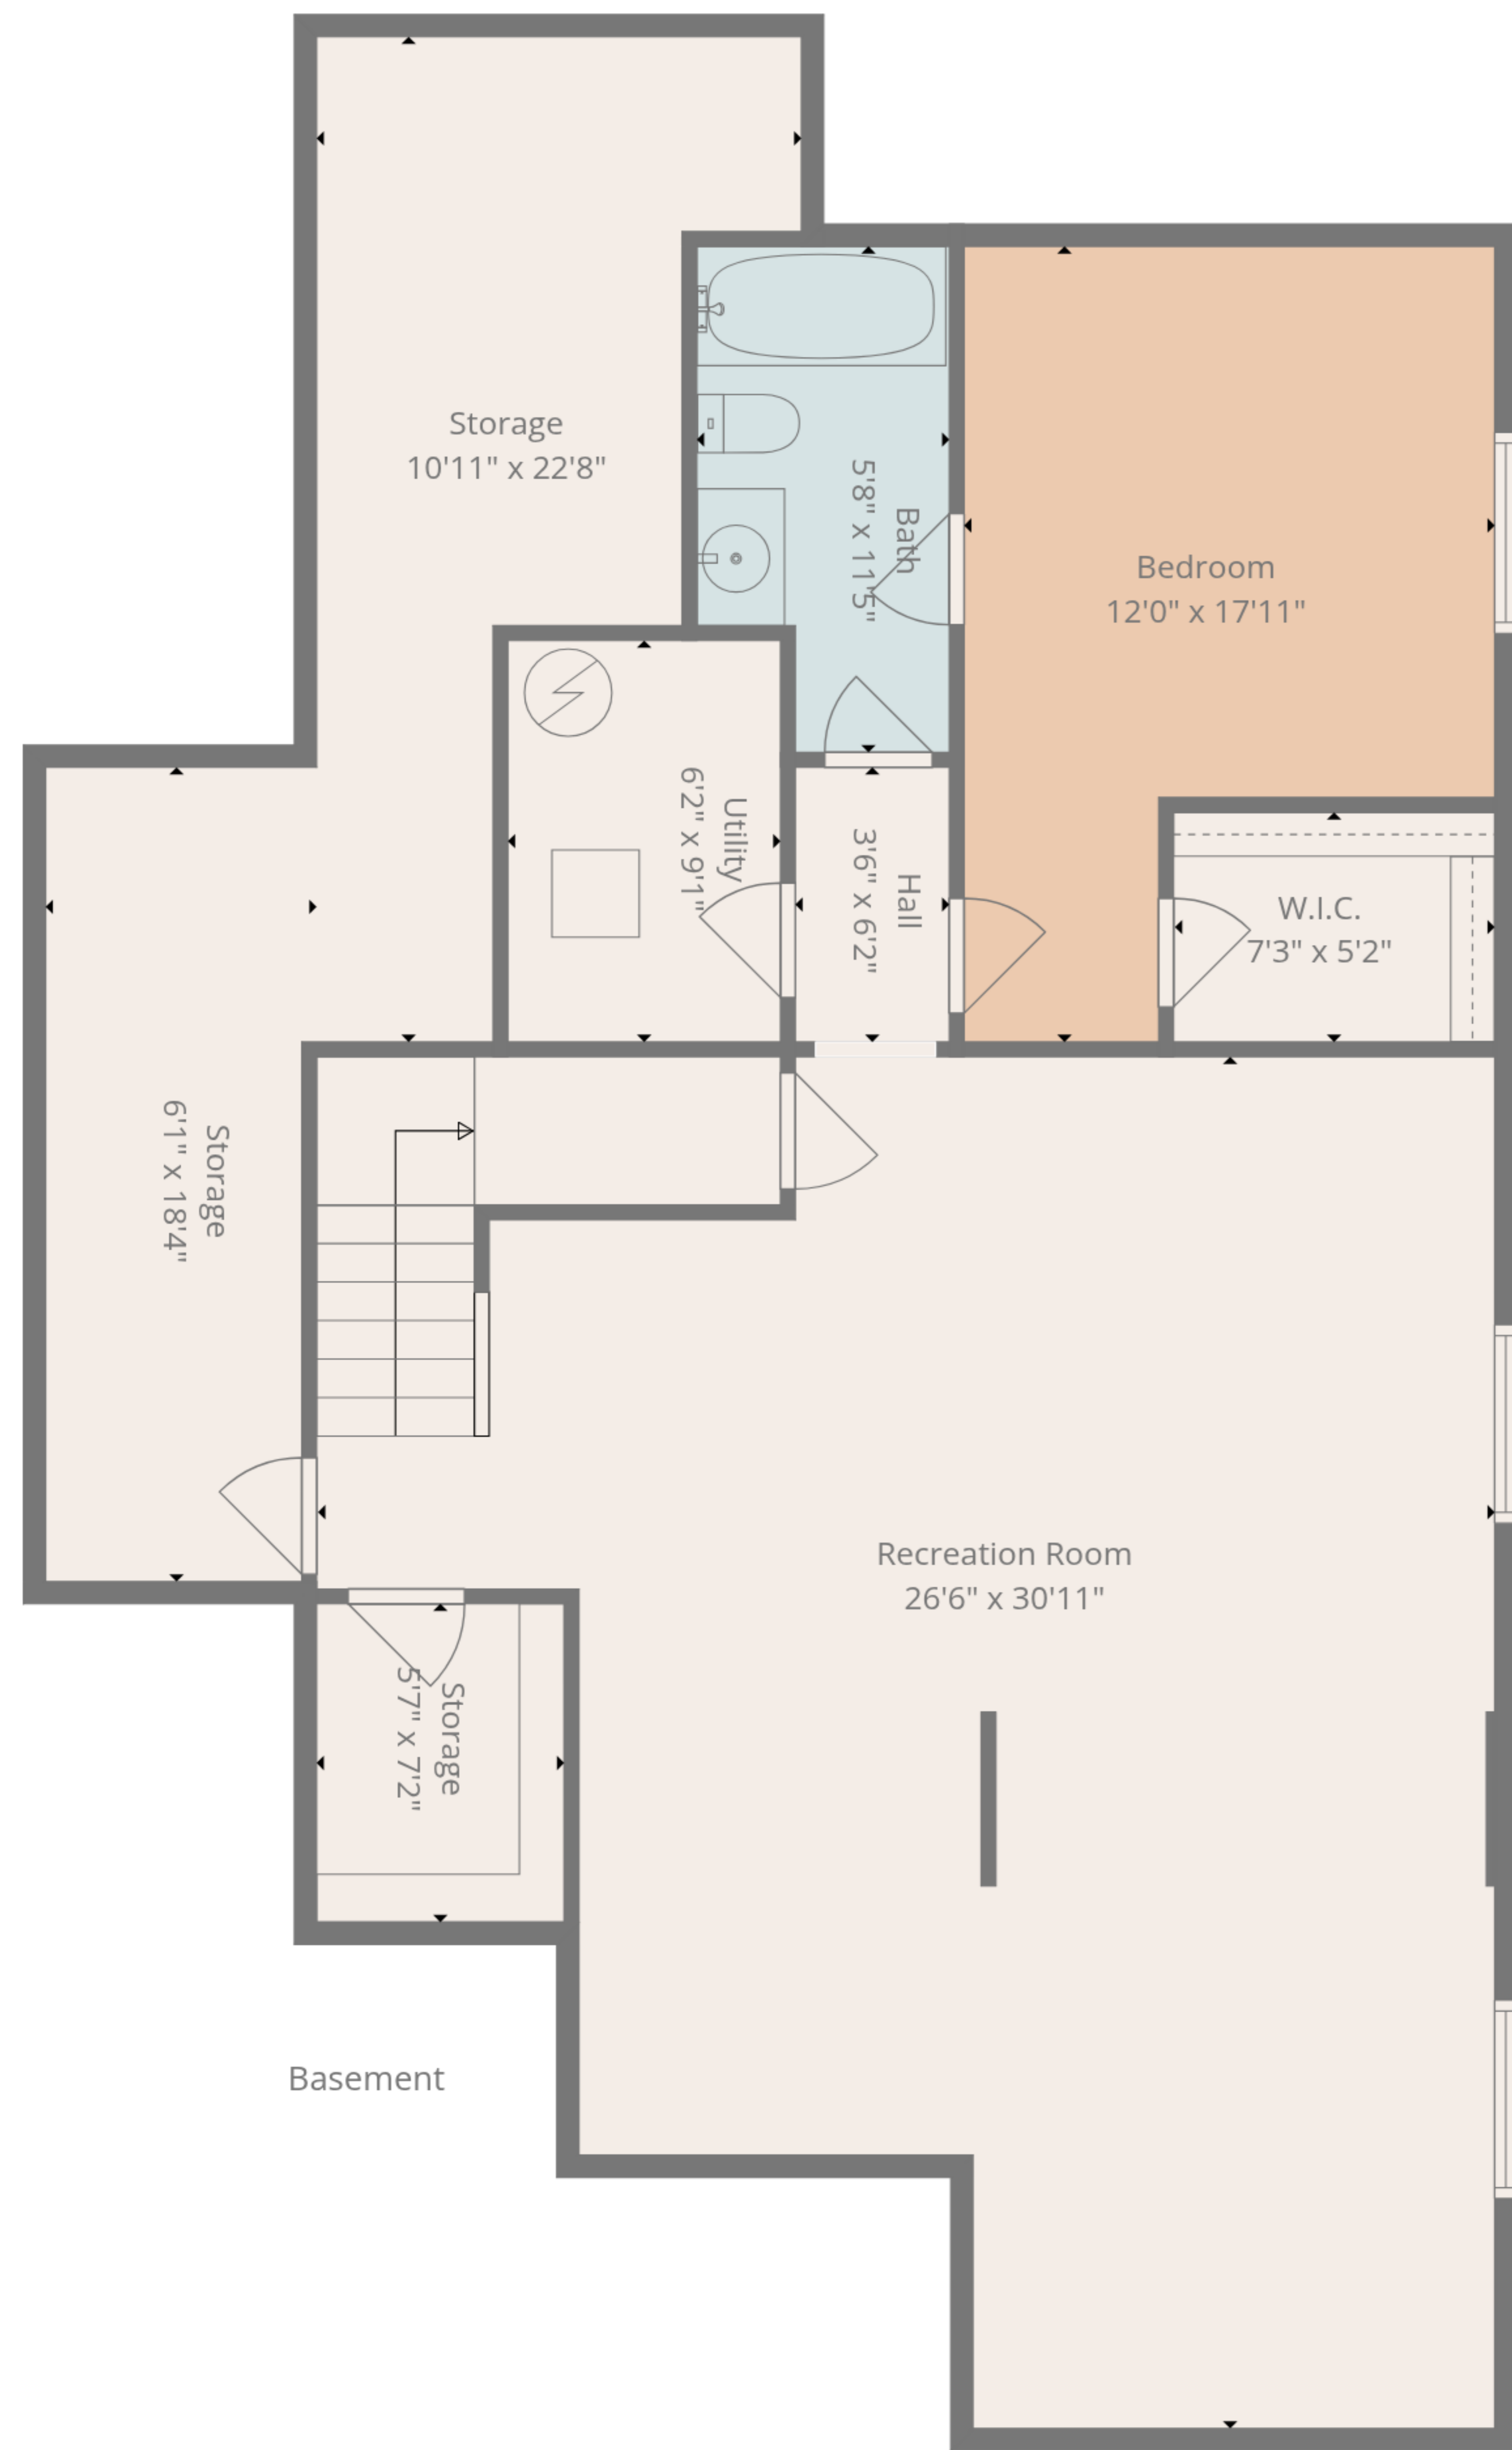

**TOTAL: 3539 sq. ft**

Basement: 982 sq. ft, 1st floor: 2557 sq. ft

EXCLUDED AREAS: STORAGE: 311 sq. ft, UTILITY: 56 sq. ft, PATIO: 431 sq. ft,  
 PORCH: 52 sq. ft, OPEN TO BELOW: 21 sq. ft, WALLS: 241 sq. ft

Basement

1st Floor

**TOTAL: 3539 sq. ft**

Basement: 982 sq. ft, 1st floor: 2557 sq. ft

EXCLUDED AREAS: STORAGE: 311 sq. ft, UTILITY: 56 sq. ft, PATIO: 431 sq. ft,  
 PORCH: 52 sq. ft, OPEN TO BELOW: 21 sq. ft, WALLS: 241 sq. ft