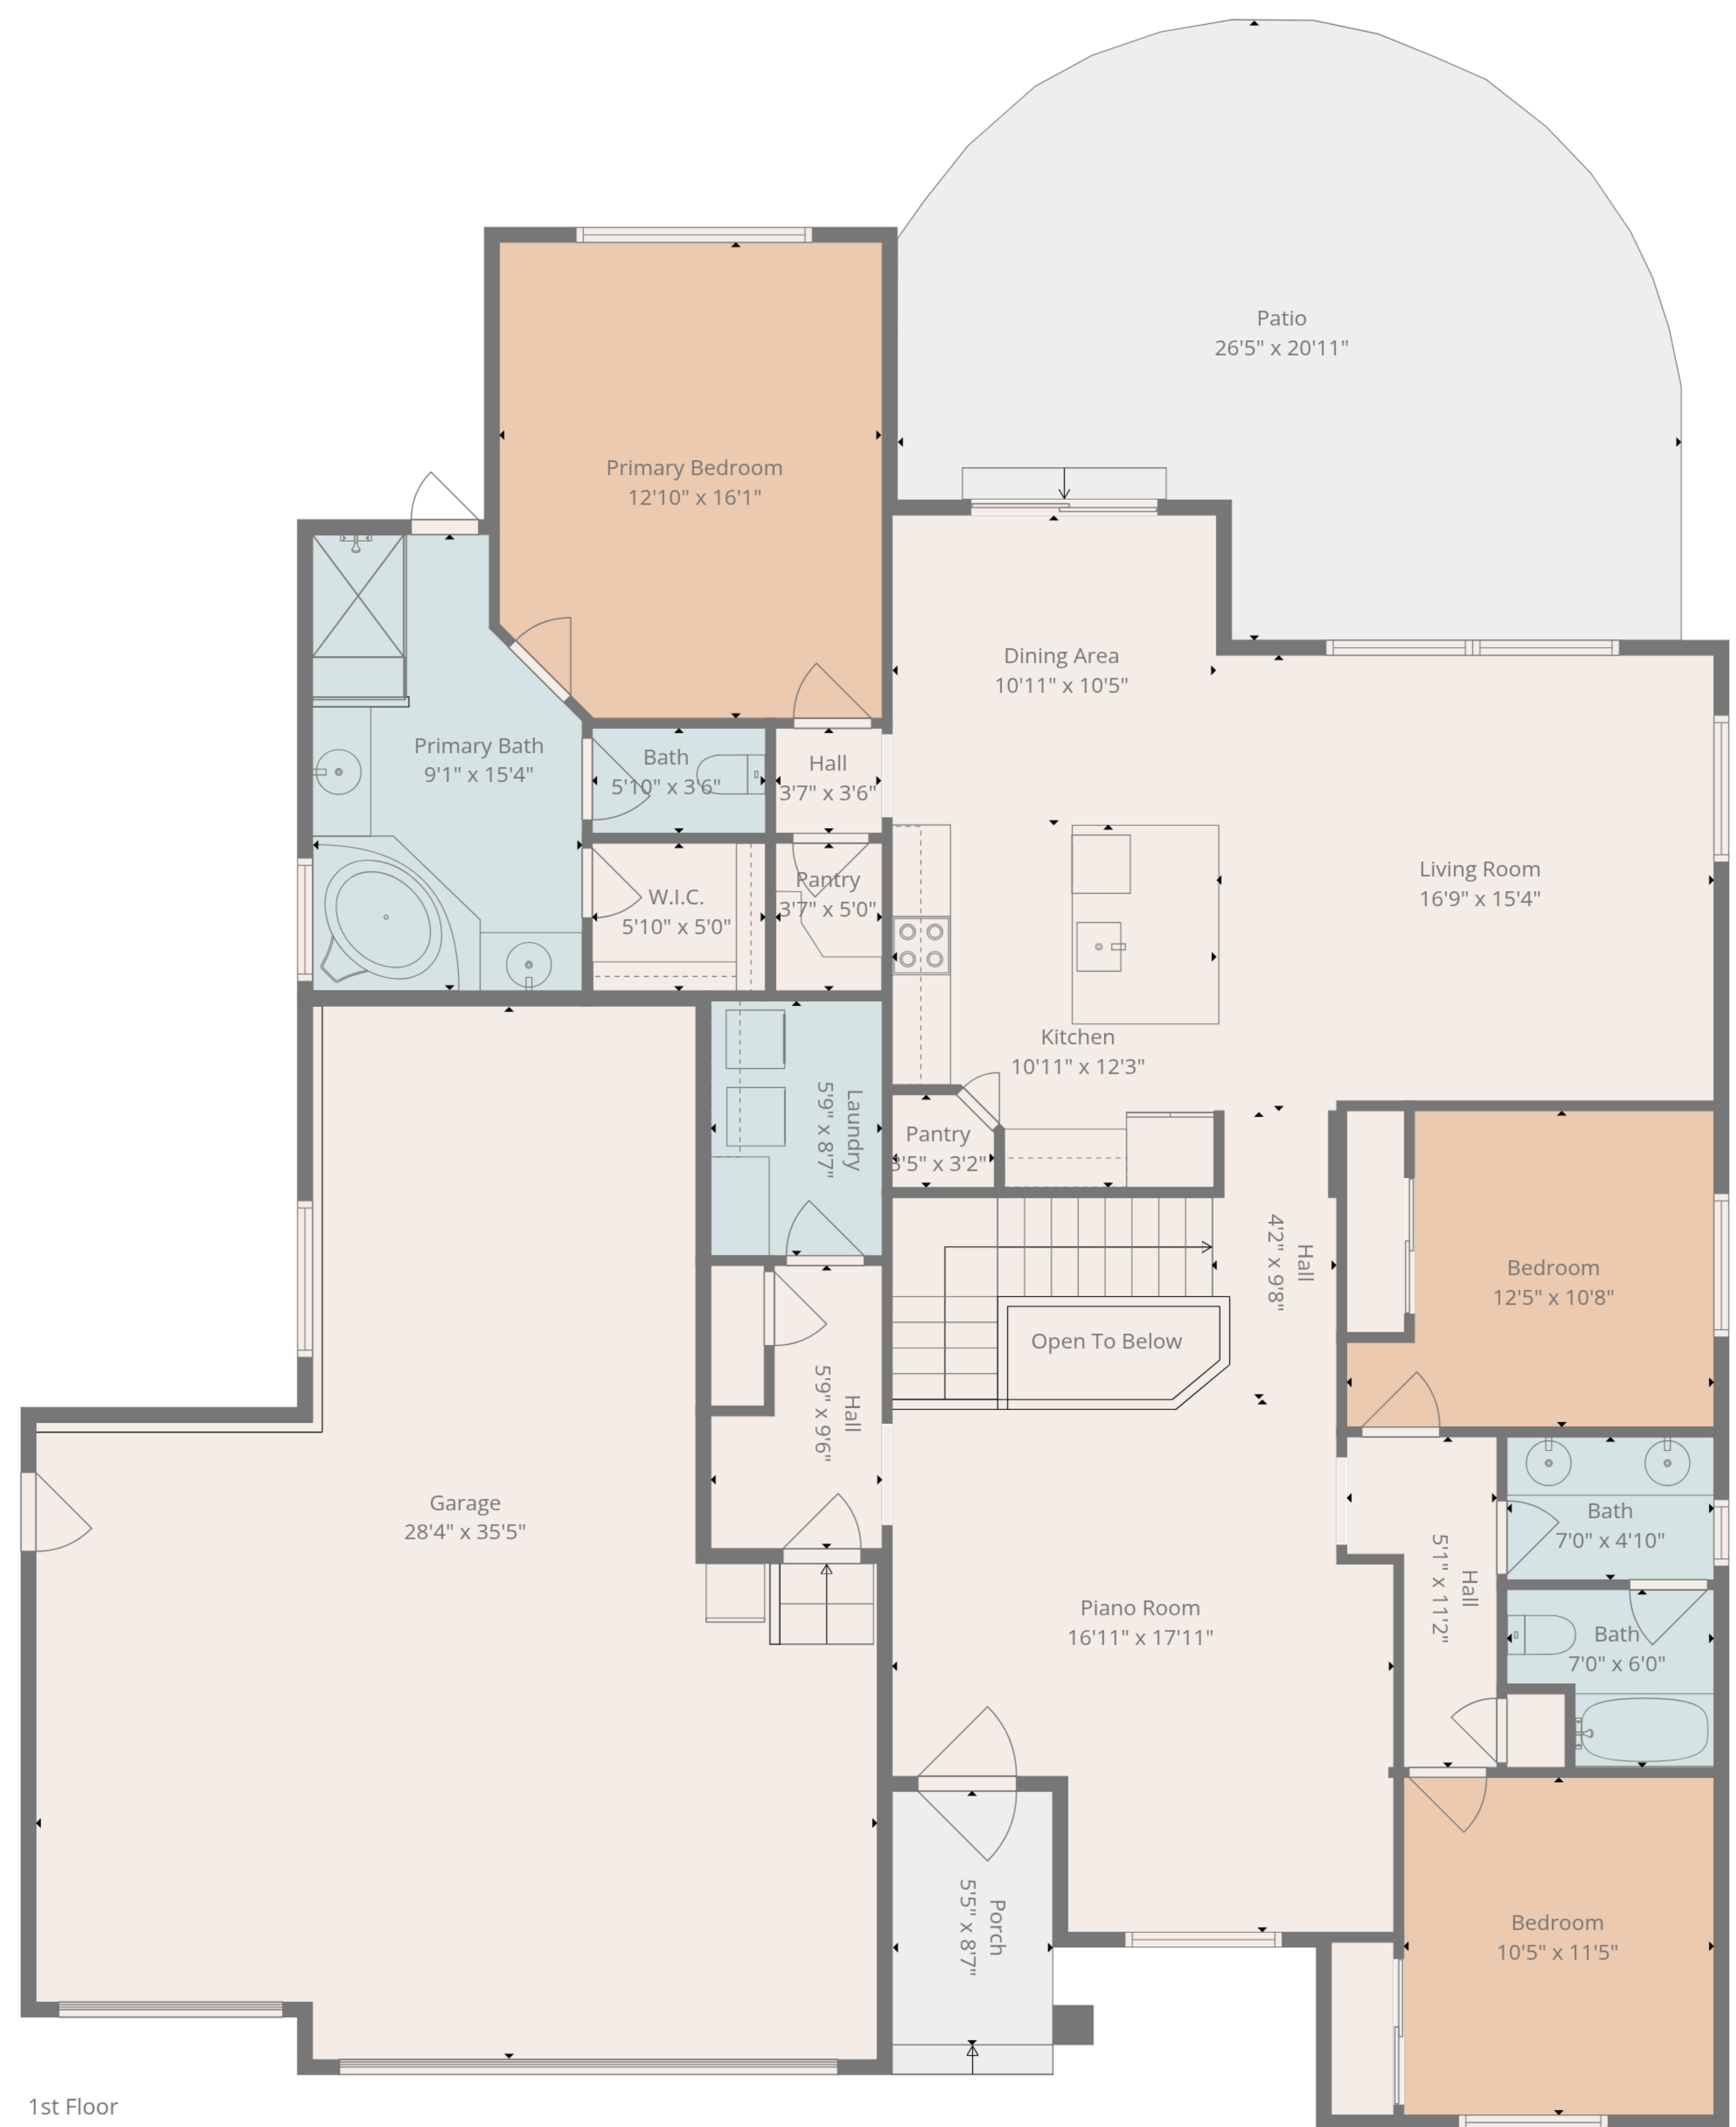

**TOTAL: 3539 sq. ft**

Basement: 982 sq. ft, 1st floor: 2557 sq. ft

EXCLUDED AREAS: STORAGE: 311 sq. ft, UTILITY: 56 sq. ft, PATIO: 431 sq. ft,  
 PORCH: 52 sq. ft, OPEN TO BELOW: 21 sq. ft, WALLS: 241 sq. ft

Basement

1st Floor

**TOTAL: 3539 sq. ft**

Basement: 982 sq. ft, 1st floor: 2557 sq. ft

EXCLUDED AREAS: STORAGE: 311 sq. ft, UTILITY: 56 sq. ft, PATIO: 431 sq. ft,  
 PORCH: 52 sq. ft, OPEN TO BELOW: 21 sq. ft, WALLS: 241 sq. ft