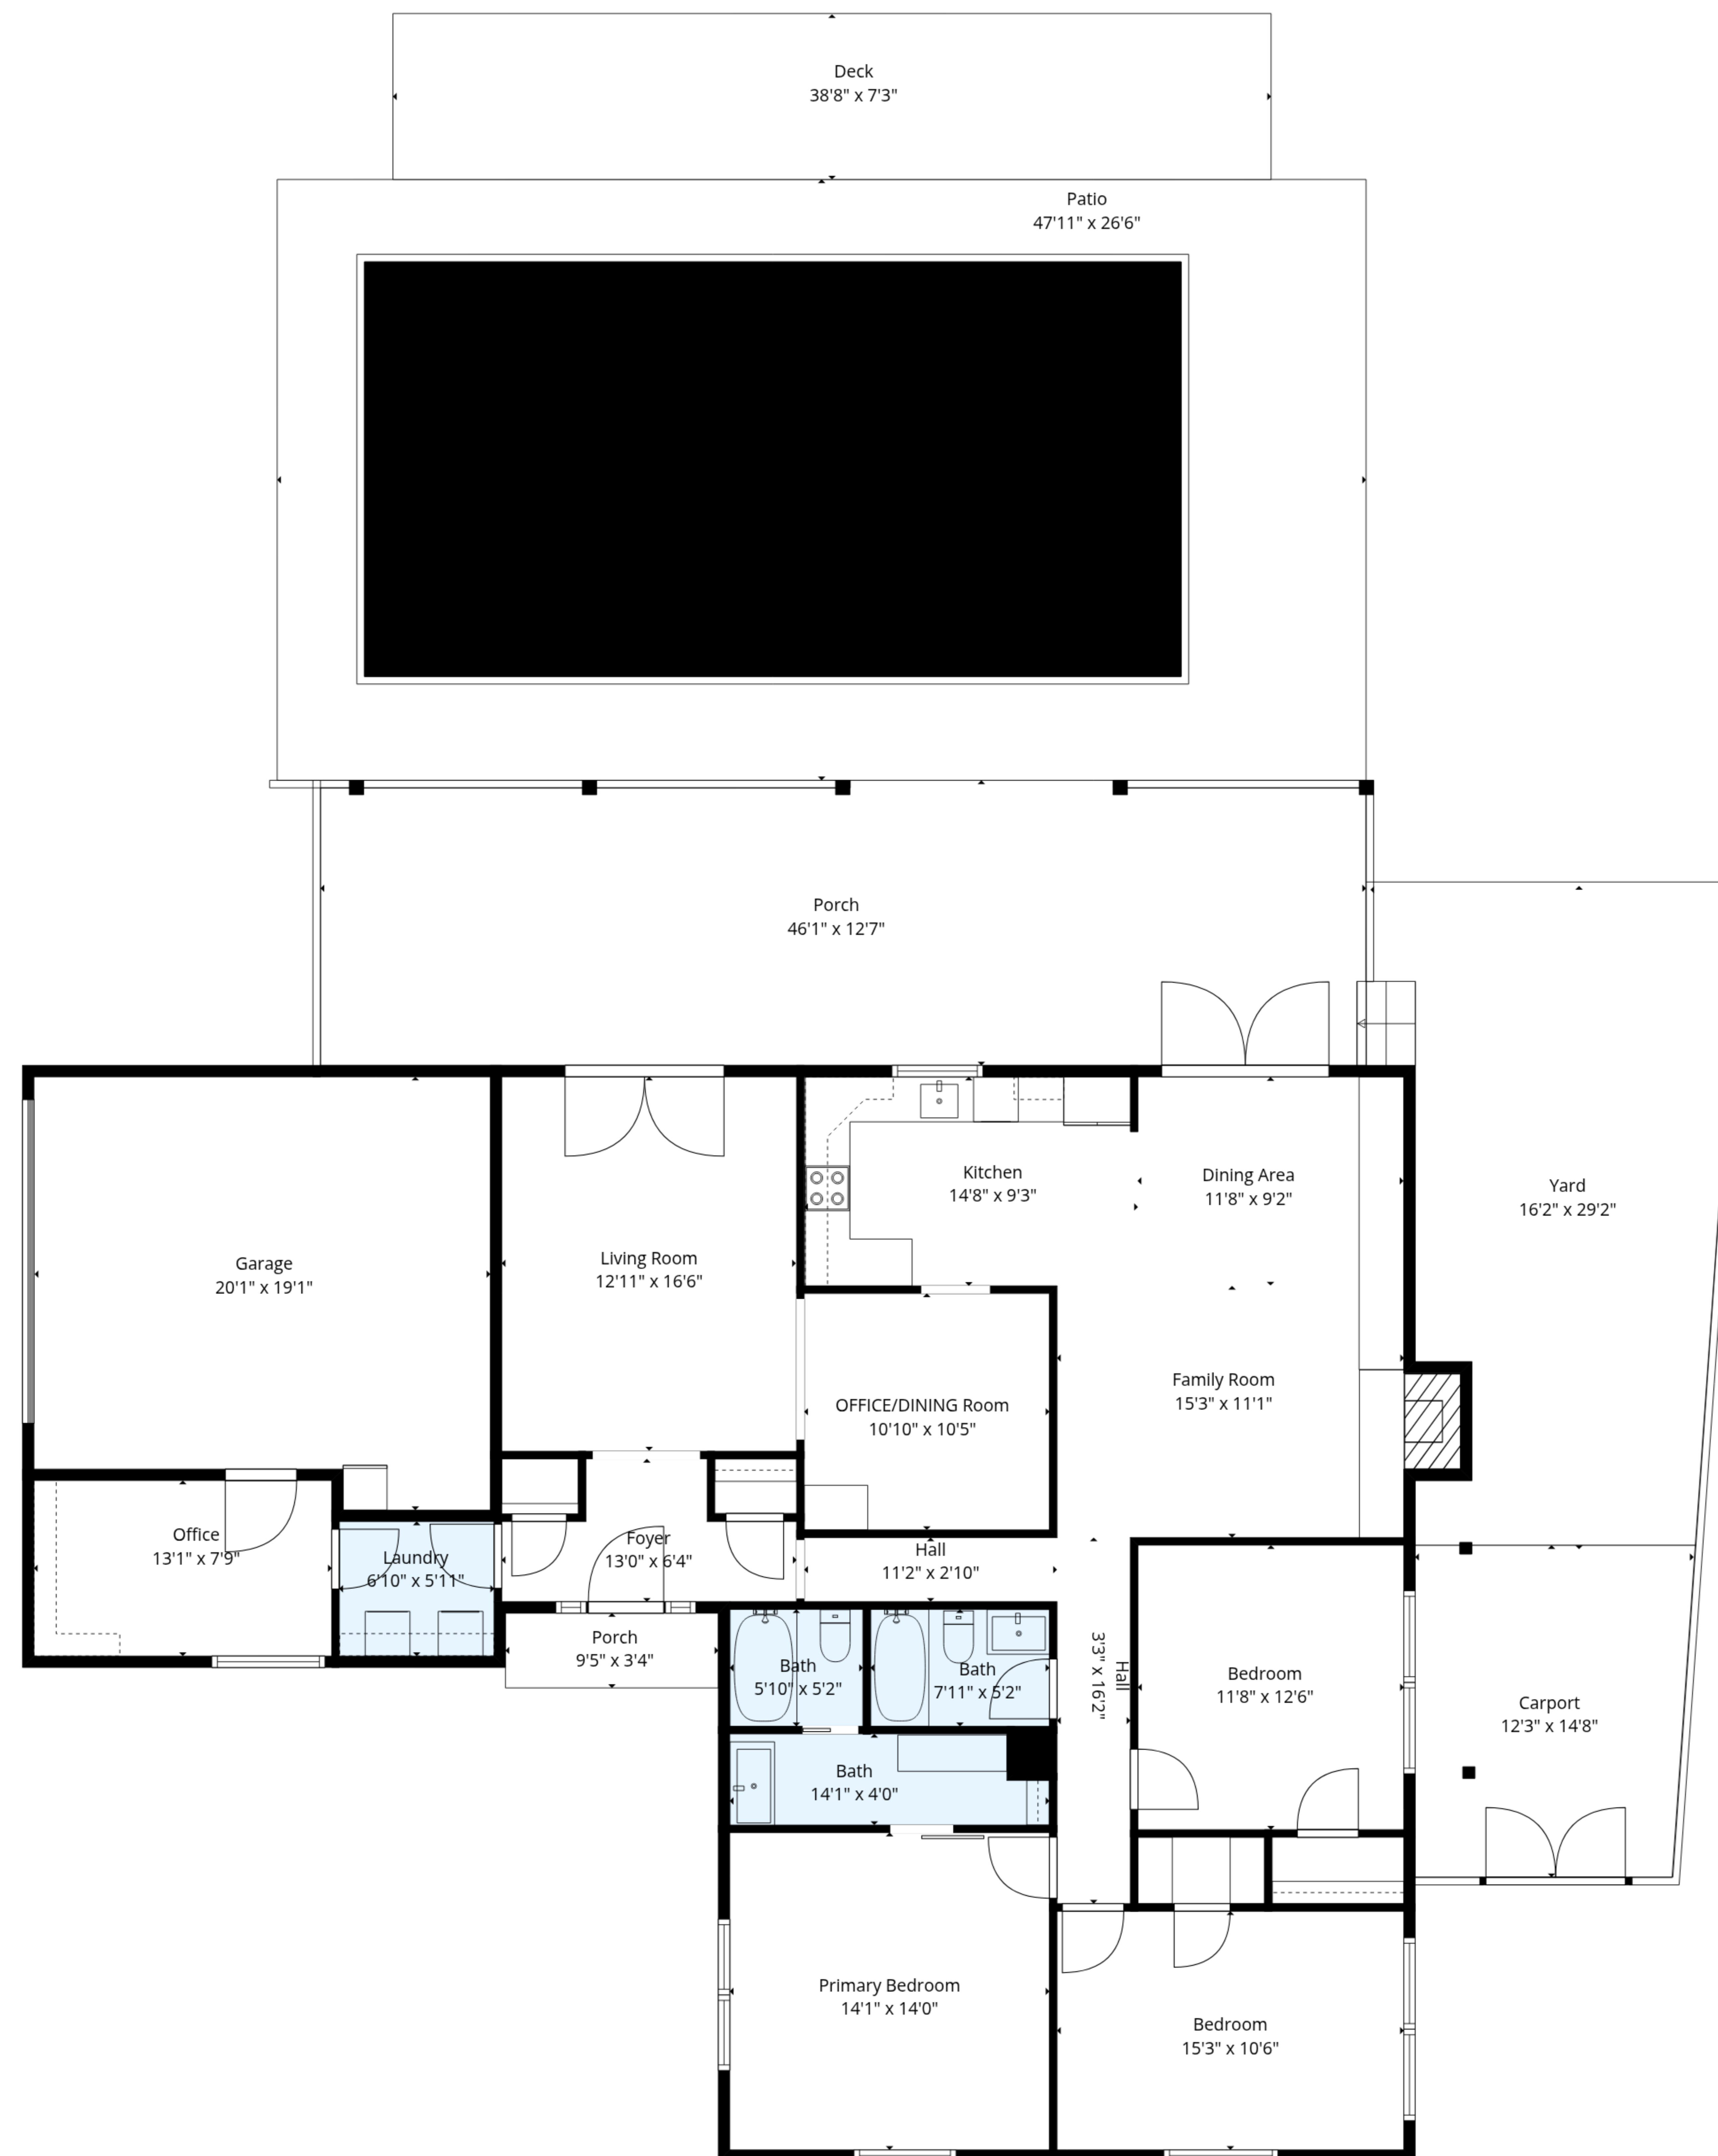

TOTAL: 1783 sq. ft

1st floor: 1783 sq. ft

EXCLUDED AREAS: GARAGE: 359 sq. ft, PORCH: 598 sq. ft, DECK: 283 sq. ft,
 PATIO: 612 sq. ft, CARPORT: 173 sq. ft, FIREPLACE: 13 sq. ft,
 WALLS: 132 sq. ft

TOTAL: 1783 sq. ft

1st floor: 1783 sq. ft

EXCLUDED AREAS: GARAGE: 359 sq. ft, PORCH: 598 sq. ft, DECK: 283 sq. ft,
 PATIO: 612 sq. ft, CARPORT: 173 sq. ft, FIREPLACE: 13 sq. ft,
 WALLS: 132 sq. ft