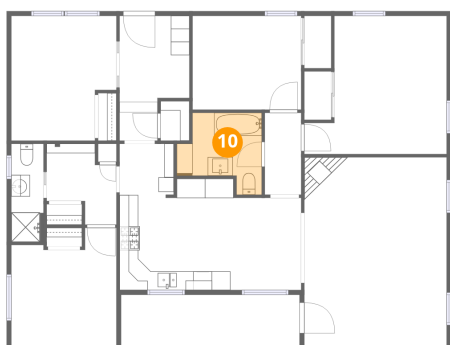

10 Floor 1 - Bath

Dimensions: 9'1" x 8'9"
Area: 61 sq. ft
Counted as living area: Yes

Heated: Yes
Finished: Yes
Enclosed: Yes
Contiguous: Yes
Permitted: Yes
Wet space: Yes
Addition: No
Conversion: No