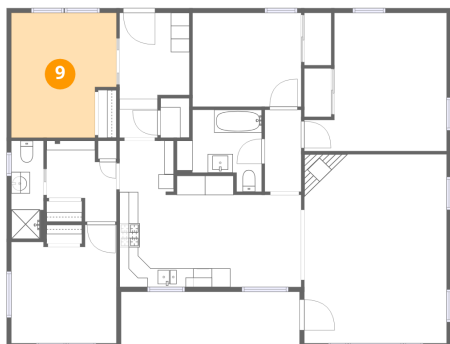

9 Floor 1 - Bedroom

Dimensions: 11'3" x 13'4"
Area: 138 sq. ft
Counted as living area: Yes

Heated: Yes
Finished: Yes
Enclosed: Yes
Contiguous: Yes
Permitted: Yes
Wet space: No
Addition: No
Conversion: No