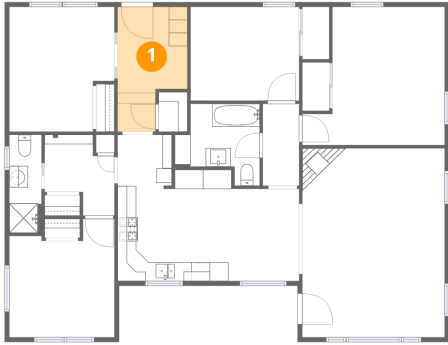

## Room dimensions

Floor 1

Total:1527sqft

Excluded: 0sqft

#		Dimensions	sqft	Counted as living area
1	Hall	7'4" x 13'4"	84 sq. ft	Yes
2	Bath	3'5" x 10'6"	36 sq. ft	Yes
3	Kitchen	12'2" x 11'11"	134 sq. ft	Yes
4	Hall	5'10" x 5'6"	32 sq. ft	Yes
5	Laundry	7'6" x 8'8"	49 sq. ft	Yes
6	Bedroom	11'3" x 12'8"	126 sq. ft	Yes
7	Primary Bedroom	15'3" x 14'9"	189 sq. ft	Yes
8	Bedroom	11'8" x 10'0"	117 sq. ft	Yes
9	Bedroom	11'3" x 13'4"	138 sq. ft	Yes
10	Bath	9'1" x 8'9"	61 sq. ft	Yes
11	Dining Area	7'3" x 9'10"	72 sq. ft	Yes

Home data report

**584 5th St,Solvang,CA,US**

#		Dimensions	sqft	Counted as living area
12	Living Room	15'3" x 20'2"	308 sq. ft	Yes
13	Hall	3'10" x 8'9"	34 sq. ft	Yes

## 1 Floor 1 - Hall

Dimensions: 7'4" x 13'4"  
Area: 84 sq. ft  
Counted as living area: Yes

Heated: Yes  
Finished: Yes  
Enclosed: Yes  
Contiguous: Yes  
Permitted: Yes  
Wet space: No  
Addition: No  
Conversion: No