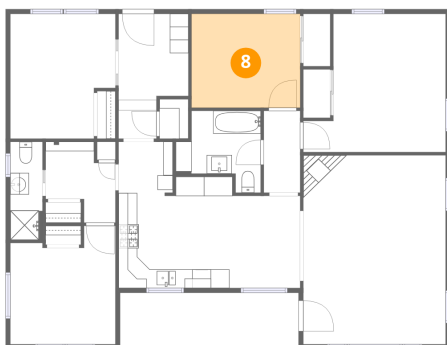

8 Floor 1 - Bedroom

Dimensions: 11'8" x 10'0"
Area: 117 sq. ft
Counted as living area: Yes

Heated: Yes
Finished: Yes
Enclosed: Yes
Contiguous: Yes
Permitted: Yes
Wet space: No
Addition: No
Conversion: No