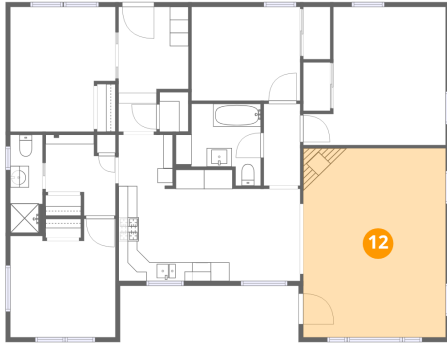

12 Floor 1 - Living Room

Dimensions: 15'3" x 20'2"
Area: 308 sq. ft
Counted as living area: Yes

Heated: Yes
Finished: Yes
Enclosed: Yes
Contiguous: Yes
Permitted: Yes
Wet space: No
Addition: No
Conversion: No