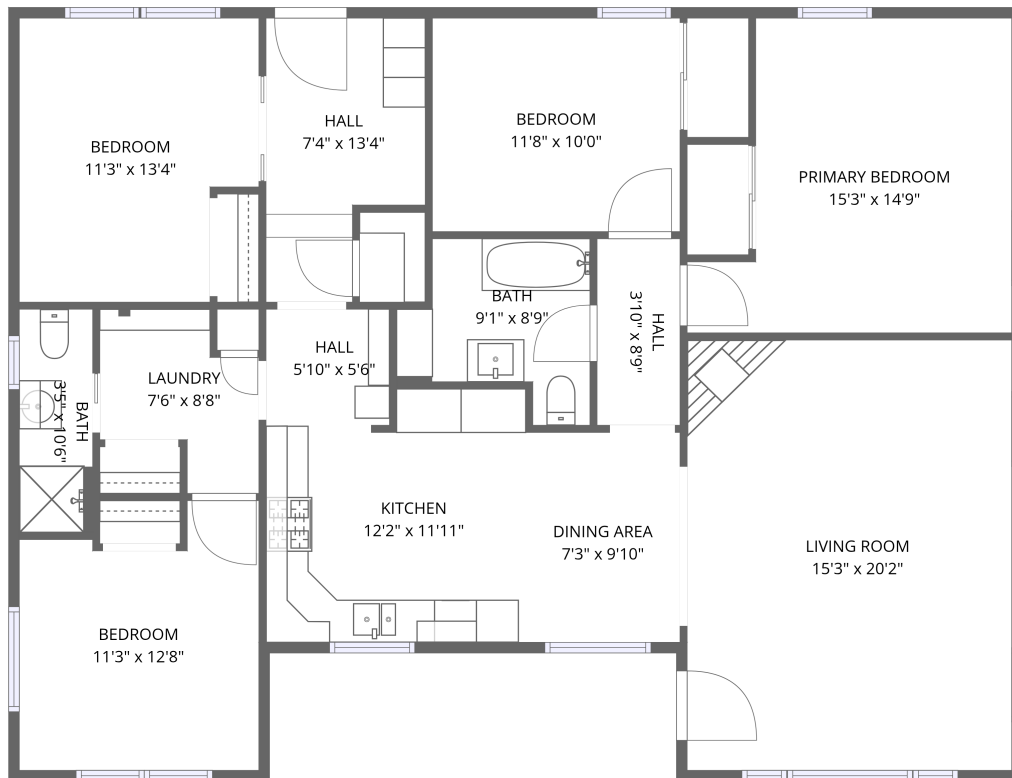

Home data report

584 5th St, Solvang, CA, US

1st floor

**Total Area: 1527 sq. ft**

1st Floor: 1527 sq. ft

Excluded: Walls: 89 sq. ft

## Property summary

 **1** Floors

 **4** Bedrooms

 **2** Bathrooms

## Room dimensions

Floor 1

Total:1527sqft

Excluded: 0sqft

#		Dimensions	sqft	Counted as living area
1	Hall	7'4" x 13'4"	84 sq. ft	Yes
2	Bath	3'5" x 10'6"	36 sq. ft	Yes
3	Kitchen	12'2" x 11'11"	134 sq. ft	Yes
4	Hall	5'10" x 5'6"	32 sq. ft	Yes
5	Laundry	7'6" x 8'8"	49 sq. ft	Yes
6	Bedroom	11'3" x 12'8"	126 sq. ft	Yes
7	Primary Bedroom	15'3" x 14'9"	189 sq. ft	Yes
8	Bedroom	11'8" x 10'0"	117 sq. ft	Yes
9	Bedroom	11'3" x 13'4"	138 sq. ft	Yes
10	Bath	9'1" x 8'9"	61 sq. ft	Yes
11	Dining Area	7'3" x 9'10"	72 sq. ft	Yes

## 1 Floor 1 - Hall

Dimensions: 7'4" x 13'4"  
Area: 84 sq. ft  
Counted as living area: Yes

Heated: Yes  
Finished: Yes  
Enclosed: Yes  
Contiguous: Yes  
Permitted: Yes  
Wet space: No  
Addition: No  
Conversion: No