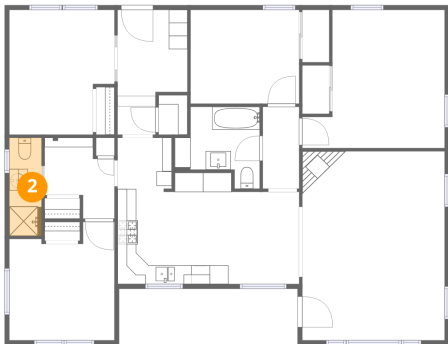

## Room dimensions

Floor 1

Total:1527sqft

Excluded: 0sqft

#		Dimensions	sqft	Counted as living area
1	Hall	7'4" x 13'4"	84 sq. ft	Yes
2	Bath	3'5" x 10'6"	36 sq. ft	Yes
3	Kitchen	12'2" x 11'11"	134 sq. ft	Yes
4	Hall	5'10" x 5'6"	32 sq. ft	Yes
5	Laundry	7'6" x 8'8"	49 sq. ft	Yes
6	Bedroom	11'3" x 12'8"	126 sq. ft	Yes
7	Primary Bedroom	15'3" x 14'9"	189 sq. ft	Yes
8	Bedroom	11'8" x 10'0"	117 sq. ft	Yes
9	Bedroom	11'3" x 13'4"	138 sq. ft	Yes
10	Bath	9'1" x 8'9"	61 sq. ft	Yes
11	Dining Area	7'3" x 9'10"	72 sq. ft	Yes

Home data report

**584 5th St,Solvang,CA,US**

#		Dimensions	sqft	Counted as living area
12	Living Room	15'3" x 20'2"	308 sq. ft	Yes
13	Hall	3'10" x 8'9"	34 sq. ft	Yes

## 1 Floor 1 - Hall

Dimensions: 7'4" x 13'4"  
Area: 84 sq. ft  
Counted as living area: Yes

Heated: Yes  
Finished: Yes  
Enclosed: Yes  
Contiguous: Yes  
Permitted: Yes  
Wet space: No  
Addition: No  
Conversion: No

## 2 Floor 1 - Bath

Dimensions: 3'5" x 10'6"  
Area: 36 sq. ft  
Counted as living area: Yes

Heated: Yes  
Finished: Yes  
Enclosed: Yes  
Contiguous: Yes  
Permitted: Yes  
Wet space: Yes  
Addition: No  
Conversion: No