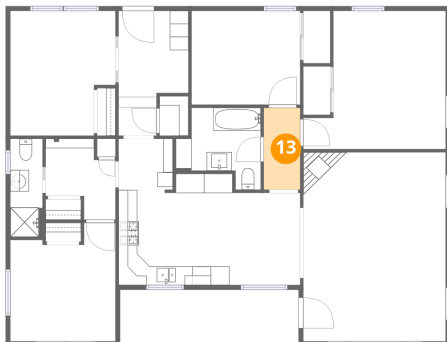

13 Floor 1 - Hall

Dimensions: 3'10" x 8'9"
Area: 34 sq. ft
Counted as living area: Yes

Heated: Yes
Finished: Yes
Enclosed: Yes
Contiguous: Yes
Permitted: Yes
Wet space: No
Addition: No
Conversion: No