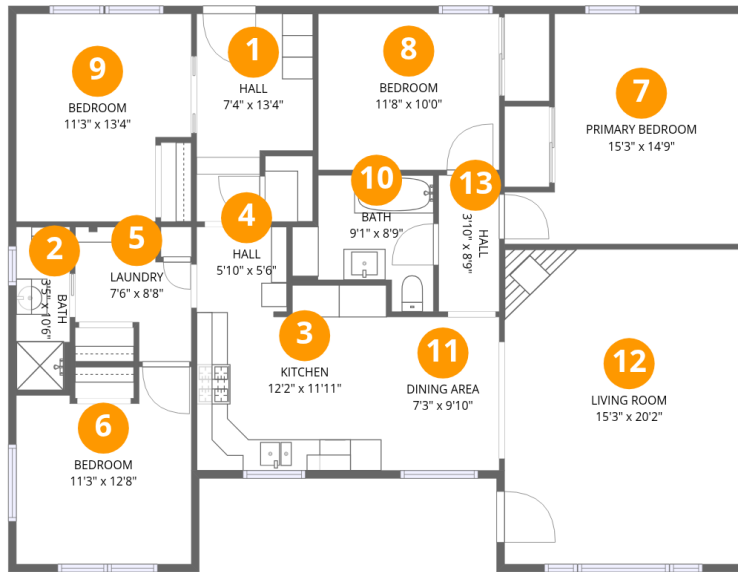

Home data report

584 5th St, Solvang, CA, US

1st floor

**Total Area: 1527 sq. ft**

1st Floor: 1527 sq. ft

Excluded: Walls: 89 sq. ft

## Property summary

 **1** Floors

 **4** Bedrooms

 **2** Bathrooms

**11** Floor 1 - Dining Area

Dimensions: 7'3" x 9'10"  
Area: 72 sq. ft  
Counted as living area: Yes

Heated: Yes  
Finished: Yes  
Enclosed: Yes  
Contiguous: Yes  
Permitted: Yes  
Wet space: No  
Addition: No  
Conversion: No

**13** Floor 1 - Hall

Dimensions: 3'10" x 8'9"  
Area: 34 sq. ft  
Counted as living area: Yes

Heated: Yes  
Finished: Yes  
Enclosed: Yes  
Contiguous: Yes  
Permitted: Yes  
Wet space: No  
Addition: No  
Conversion: No