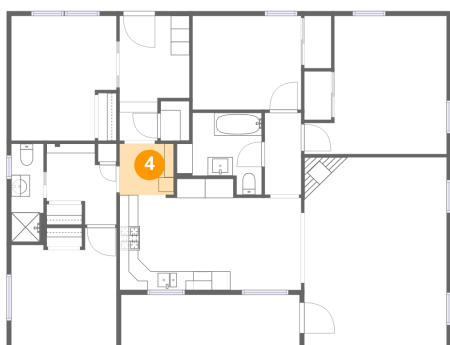

4 Floor 1 - Hall

Dimensions: 5'10" x 5'6"
Area: 32 sq. ft
Counted as living area: Yes

Heated: Yes
Finished: Yes
Enclosed: Yes
Contiguous: Yes
Permitted: Yes
Wet space: No
Addition: No
Conversion: No