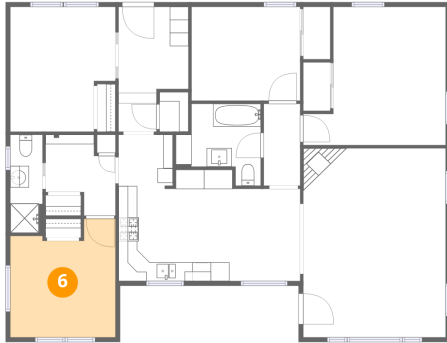

6 Floor 1 - Bedroom

Dimensions: 11'3" x 12'8"
Area: 126 sq. ft
Counted as living area: Yes

Heated: Yes
Finished: Yes
Enclosed: Yes
Contiguous: Yes
Permitted: Yes
Wet space: No
Addition: No
Conversion: No