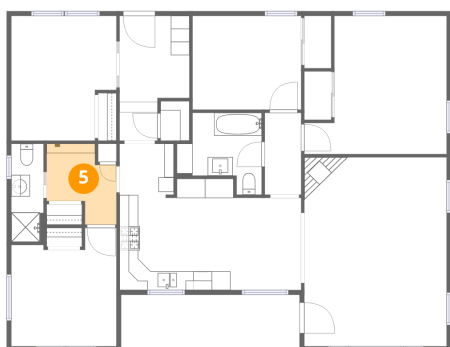

5 Floor 1 - Laundry

Dimensions: 7'6" x 8'8"
Area: 49 sq. ft
Counted as living area: Yes

Heated: Yes
Finished: Yes
Enclosed: Yes
Contiguous: Yes
Permitted: Yes
Wet space: No
Addition: No
Conversion: No