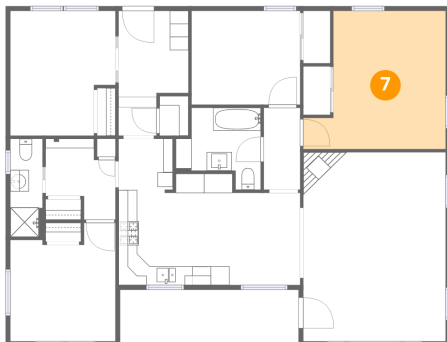

7 Floor 1 - Primary Bedroom

Dimensions: 15'3" x 14'9"
Area: 189 sq. ft
Counted as living area: Yes

Heated: Yes
Finished: Yes
Enclosed: Yes
Contiguous: Yes
Permitted: Yes
Wet space: No
Addition: No
Conversion: No