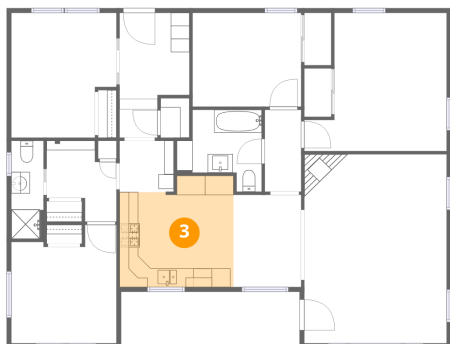

## 1 Floor 1 - Hall

Dimensions: 7'4" x 13'4"  
Area: 84 sq. ft  
Counted as living area: Yes

Heated: Yes  
Finished: Yes  
Enclosed: Yes  
Contiguous: Yes  
Permitted: Yes  
Wet space: No  
Addition: No  
Conversion: No

## 2 Floor 1 - Bath

Dimensions: 3'5" x 10'6"  
Area: 36 sq. ft  
Counted as living area: Yes

Heated: Yes  
Finished: Yes  
Enclosed: Yes  
Contiguous: Yes  
Permitted: Yes  
Wet space: Yes  
Addition: No  
Conversion: No

### 3 Floor 1 - Kitchen

Dimensions: 12'2" x 11'11"  
Area: 134 sq. ft  
Counted as living area: Yes

Heated: Yes  
Finished: Yes  
Enclosed: Yes  
Contiguous: Yes  
Permitted: Yes  
Wet space: No  
Addition: No  
Conversion: No