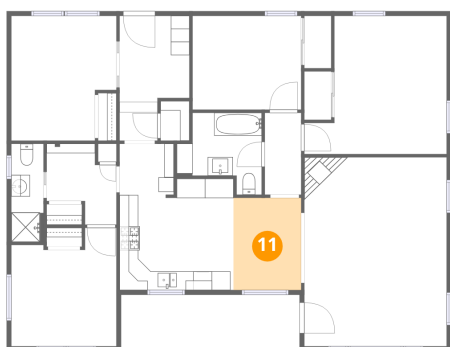

11 Floor 1 - Dining Area

Dimensions: 7'3" x 9'10"
Area: 72 sq. ft
Counted as living area: Yes

Heated: Yes
Finished: Yes
Enclosed: Yes
Contiguous: Yes
Permitted: Yes
Wet space: No
Addition: No
Conversion: No