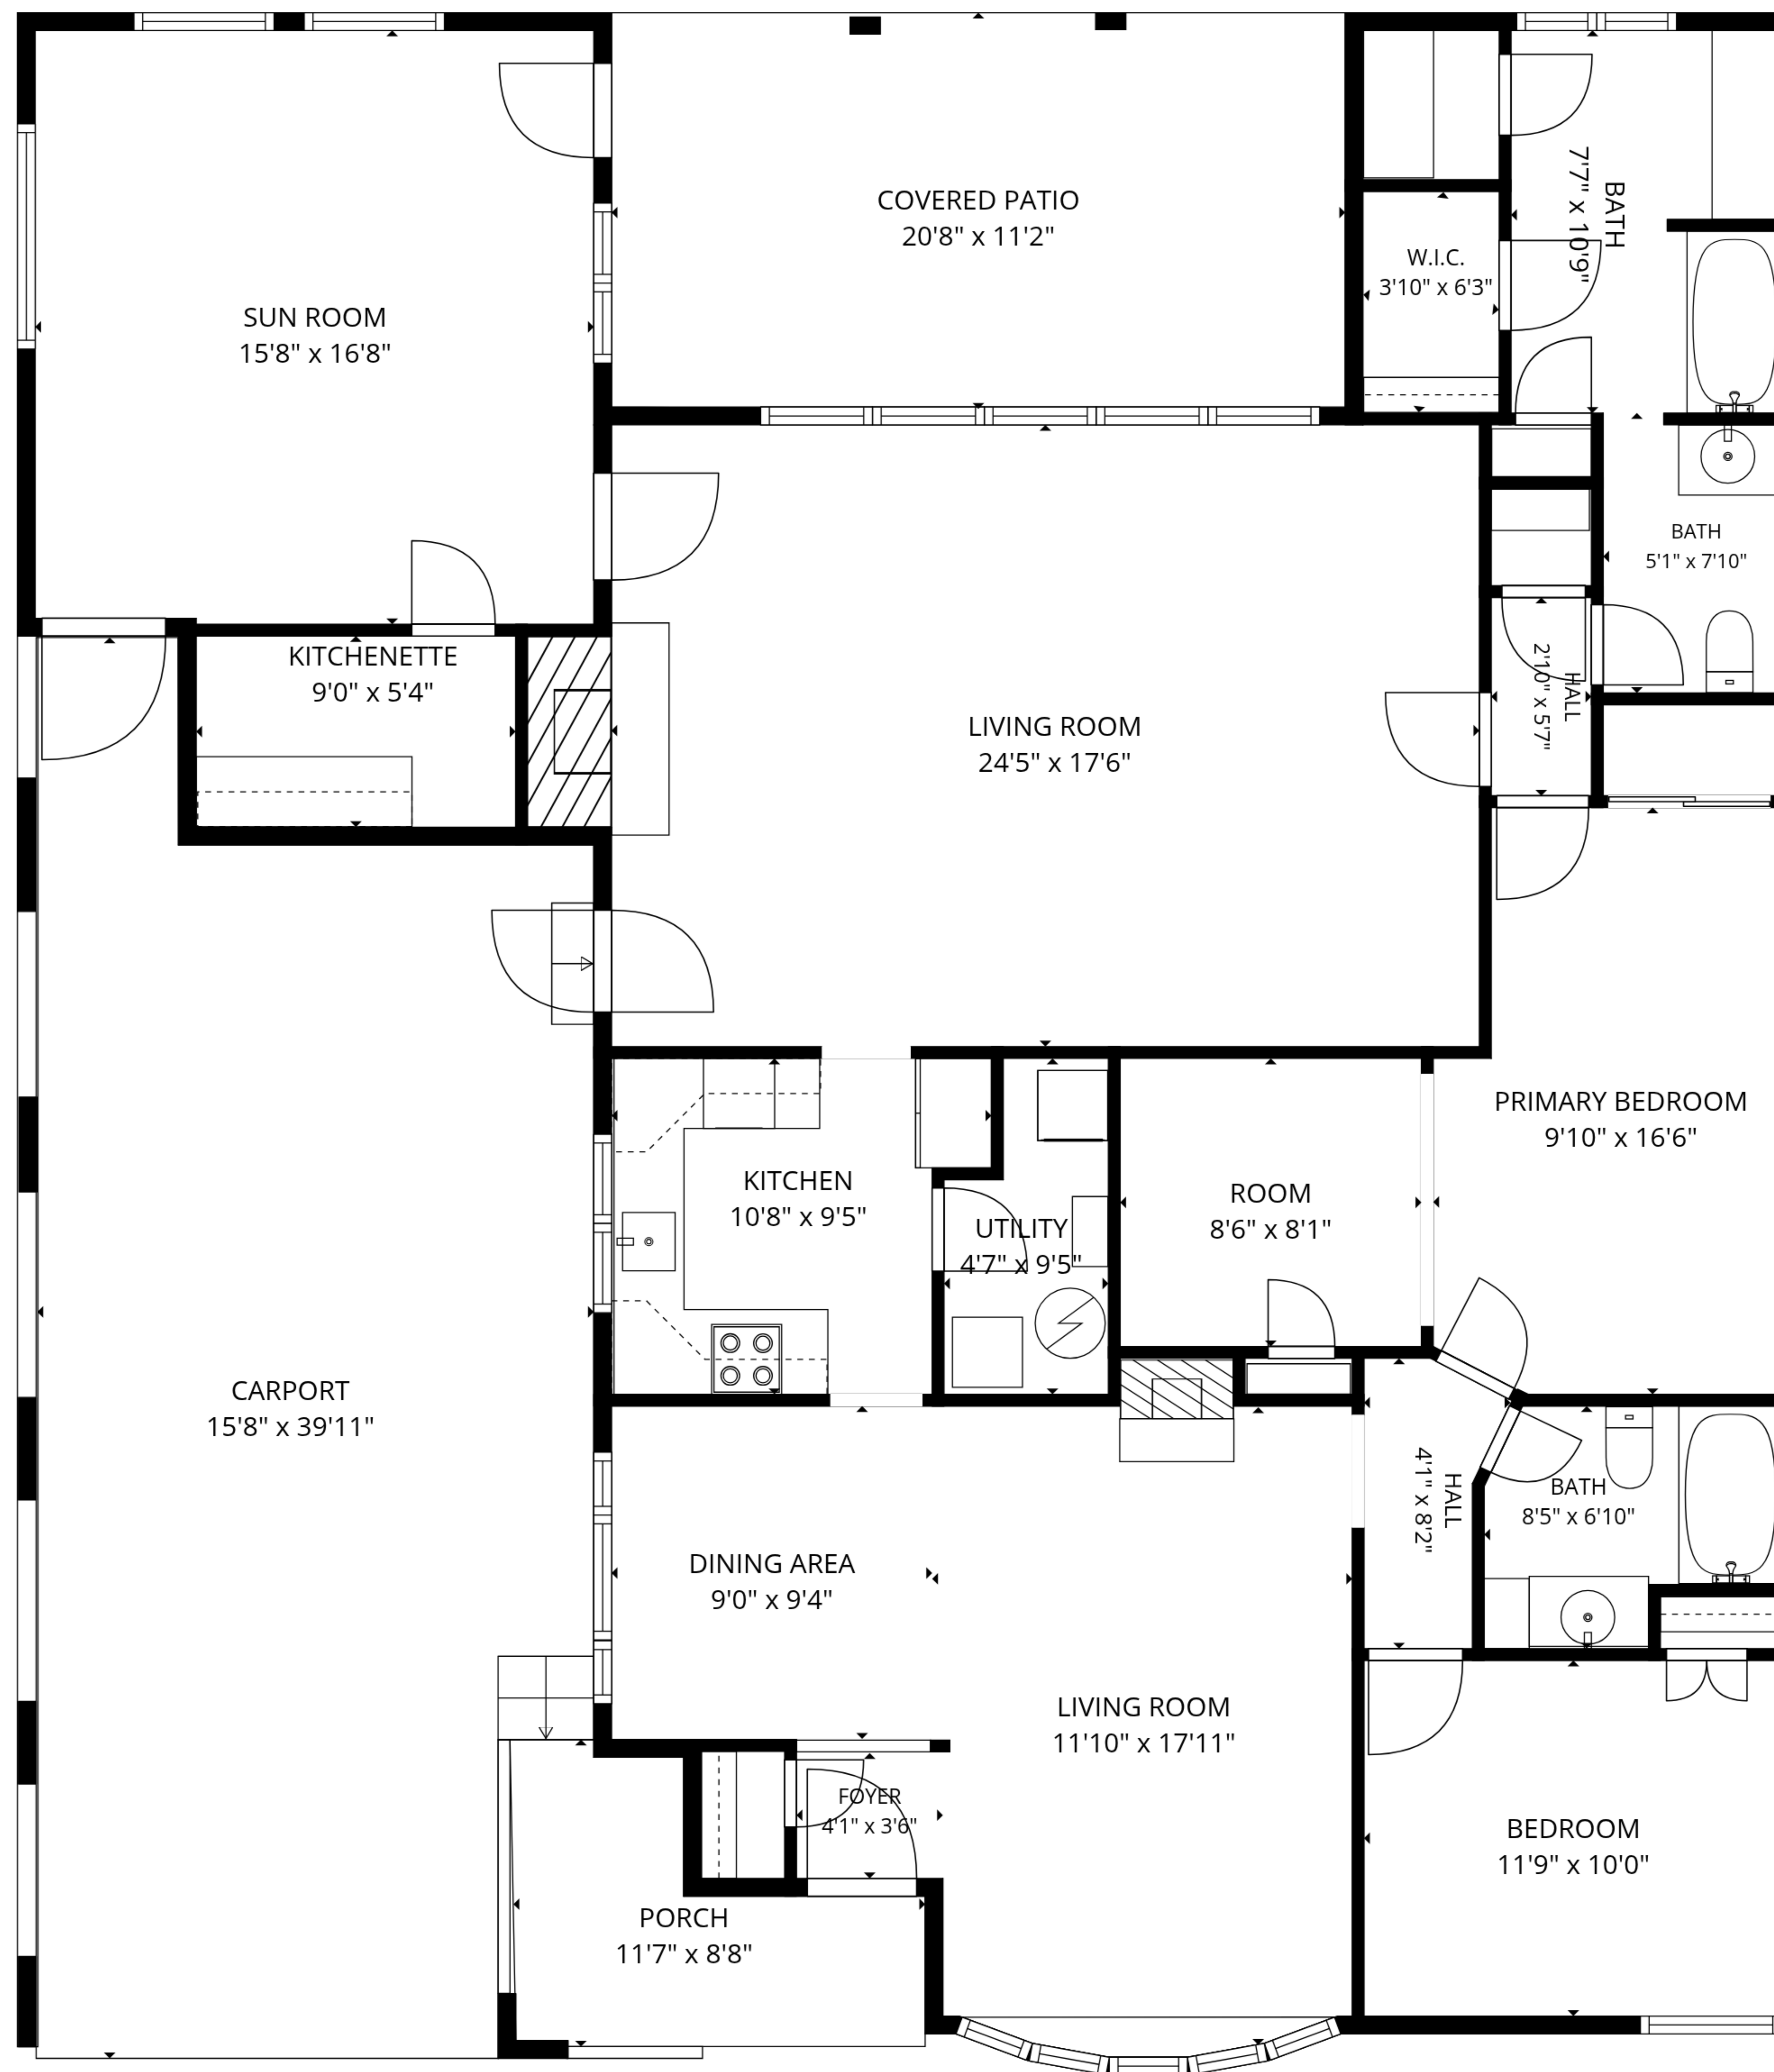

**TOTAL: 1860 sq. ft**  
 1st floor: 1860 sq. ft  
 EXCLUDED AREAS: UTILITY: 38 sq. ft, PORCH: 69 sq. ft, COVERED PATIO: 230 sq. ft,  
 CARPORT: 534 sq. ft, WALLS: 124 sq. ft

**TOTAL: 1860 sq. ft**

1st floor: 1860 sq. ft

EXCLUDED AREAS: UTILITY: 38 sq. ft, PORCH: 69 sq. ft, COVERED PATIO: 230 sq. ft,  
CARPORT: 534 sq. ft, WALLS: 124 sq. ft