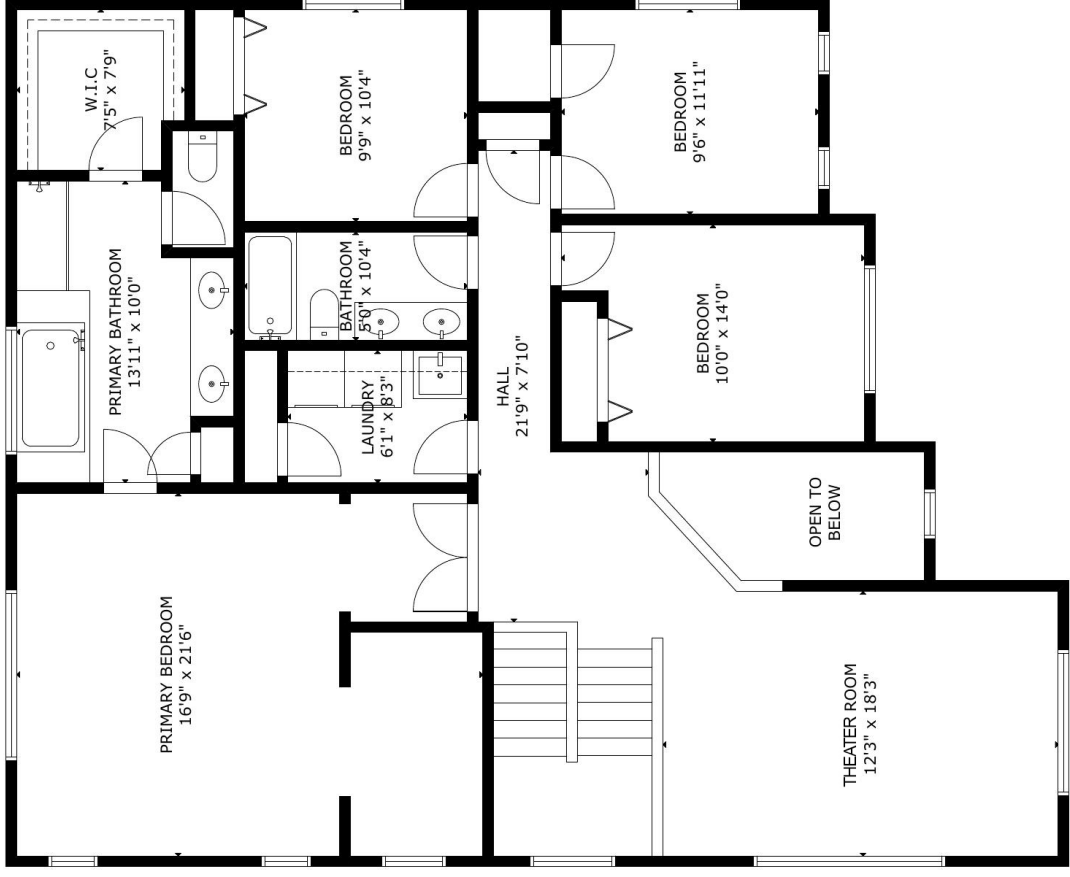

FLOOR 1

FLOOR 2

GROSS INTERNAL AREA  
 TOTAL: 2,722 sq. ft.  
 FLOOR 1: 1,160 sq. ft. FLOOR 2: 1,562 sq. ft.  
 SIZE AND DIMENSIONS ARE APPROXIMATE, ACTUAL MAY VARY