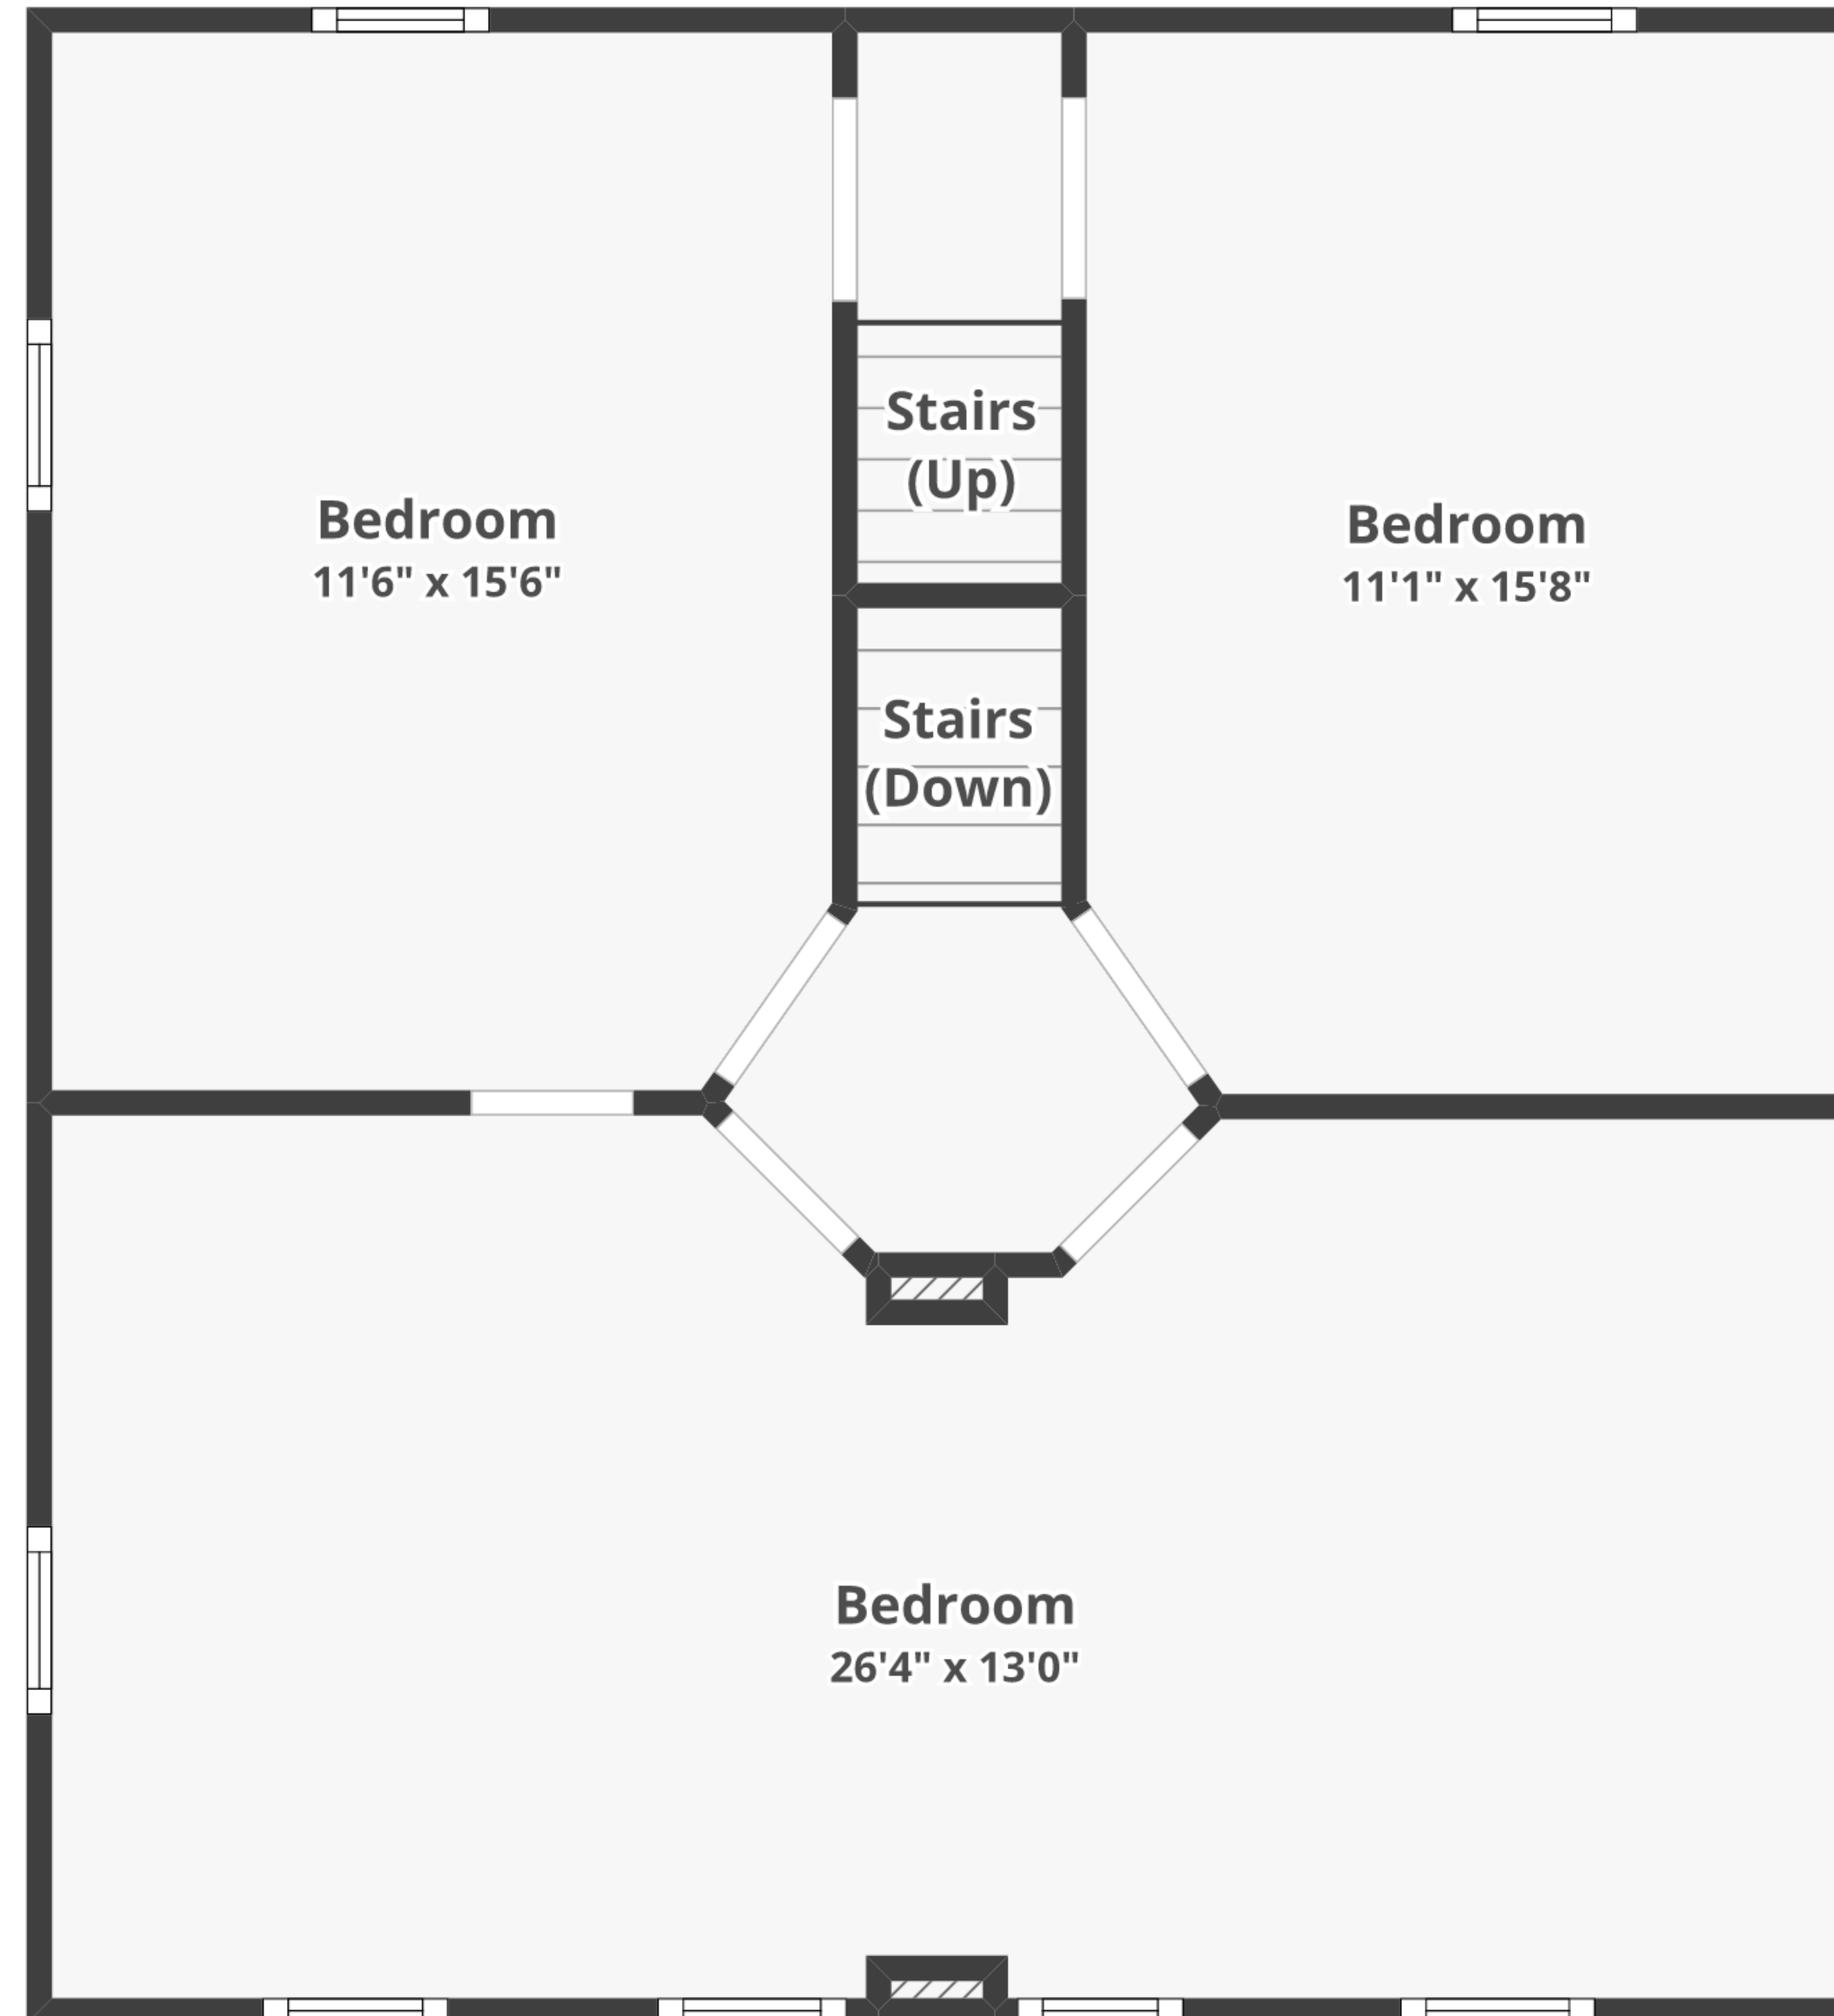

9684 Old Route 22, Bethel, PA 19507

Total finished area: ~1,645.11 sq. ft.

Total unfinished area: ~1.05 sq. ft.

Floor 2

Finished area: ~725.23 sq. ft.

Unfinished area: ~0.78 sq. ft.