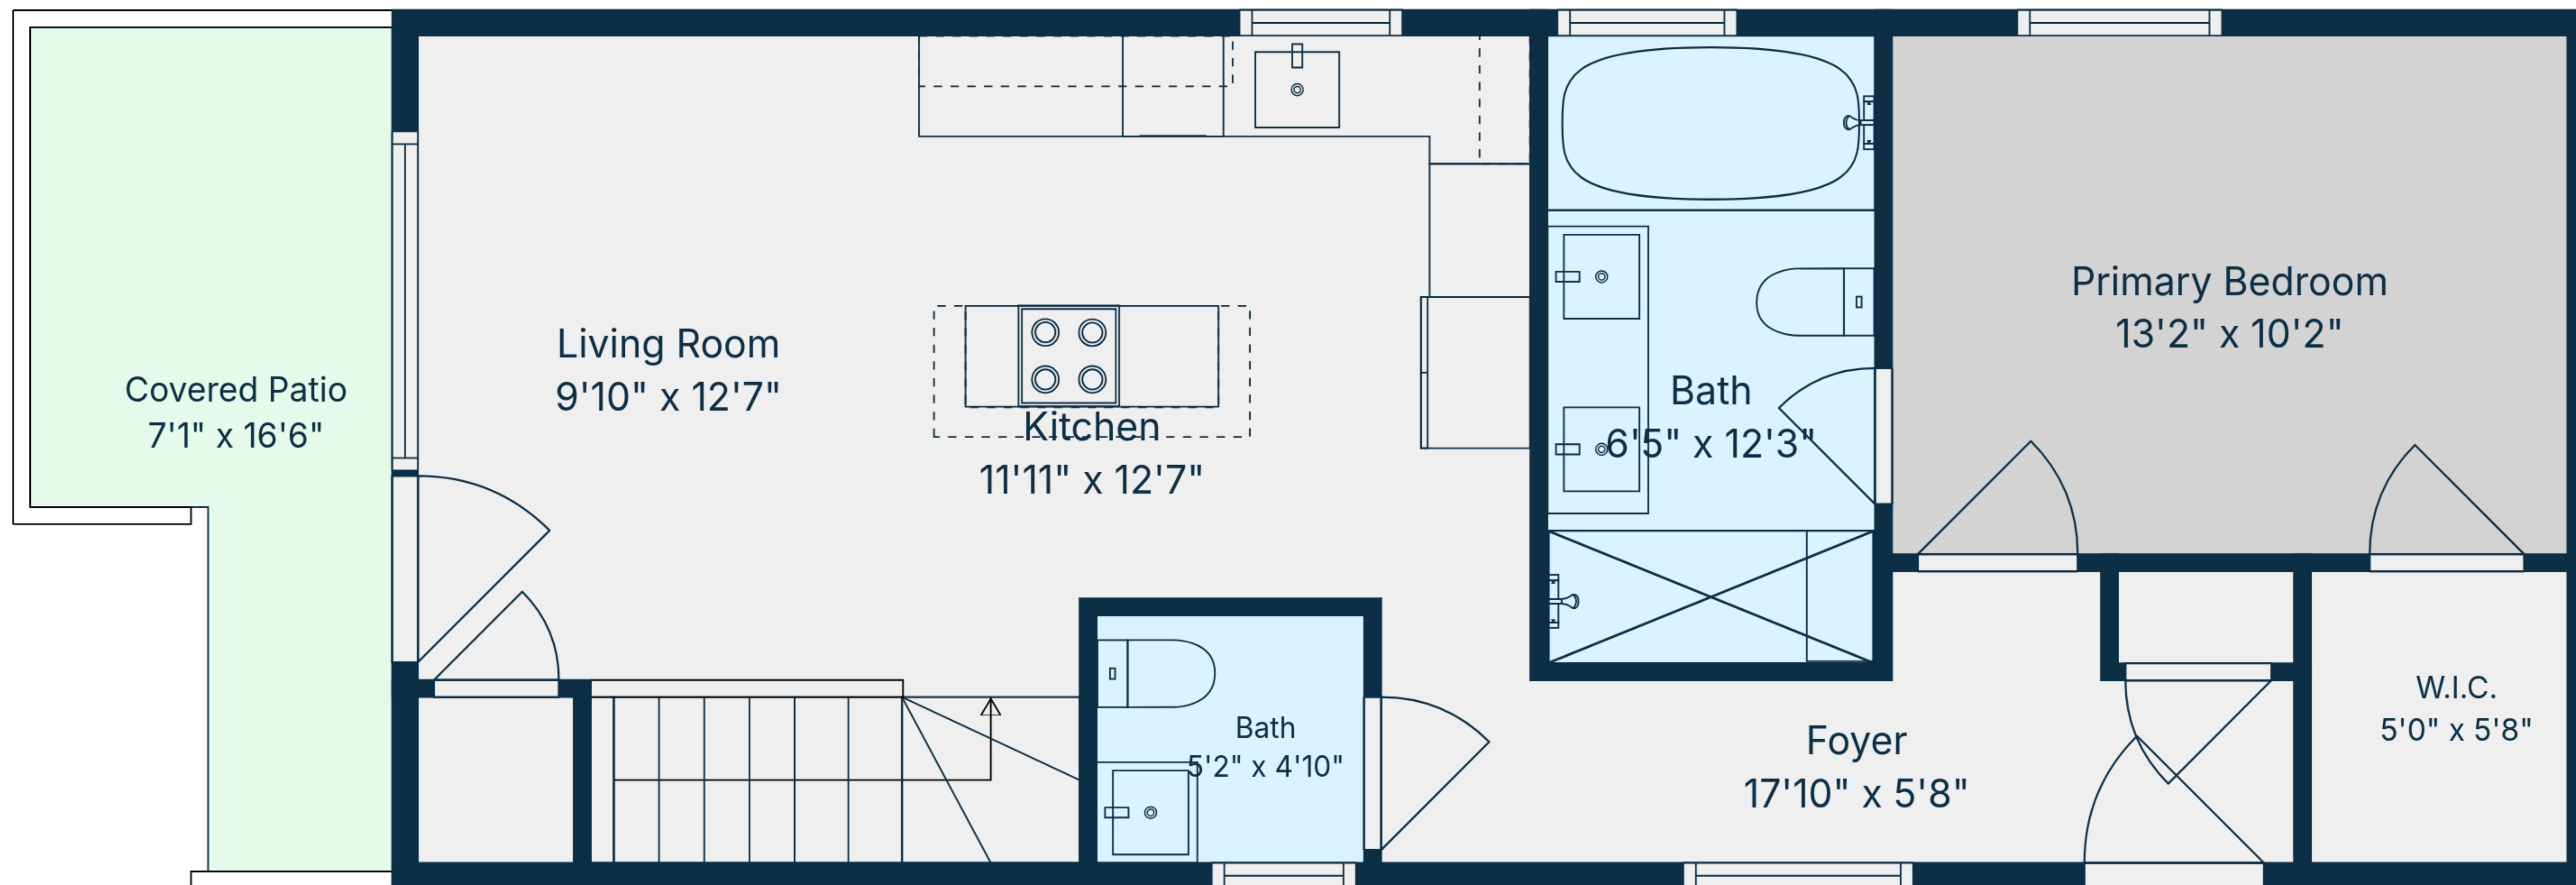

**TOTAL: 1314 sq. ft**

1st floor: 635 sq. ft, 2nd floor: 679 sq. ft

EXCLUDED AREAS: COVERED PATIO: 92 sq. ft, WALLS: 117 sq. ft

**TOTAL: 1314 sq. ft**

1st floor: 635 sq. ft, 2nd floor: 679 sq. ft

EXCLUDED AREAS: COVERED PATIO: 92 sq. ft, WALLS: 117 sq. ft

2nd Floor

1st Floor

**TOTAL: 1314 sq. ft**  
 1st floor: 635 sq. ft, 2nd floor: 679 sq. ft  
 EXCLUDED AREAS: COVERED PATIO: 92 sq. ft, WALLS: 117 sq. ft