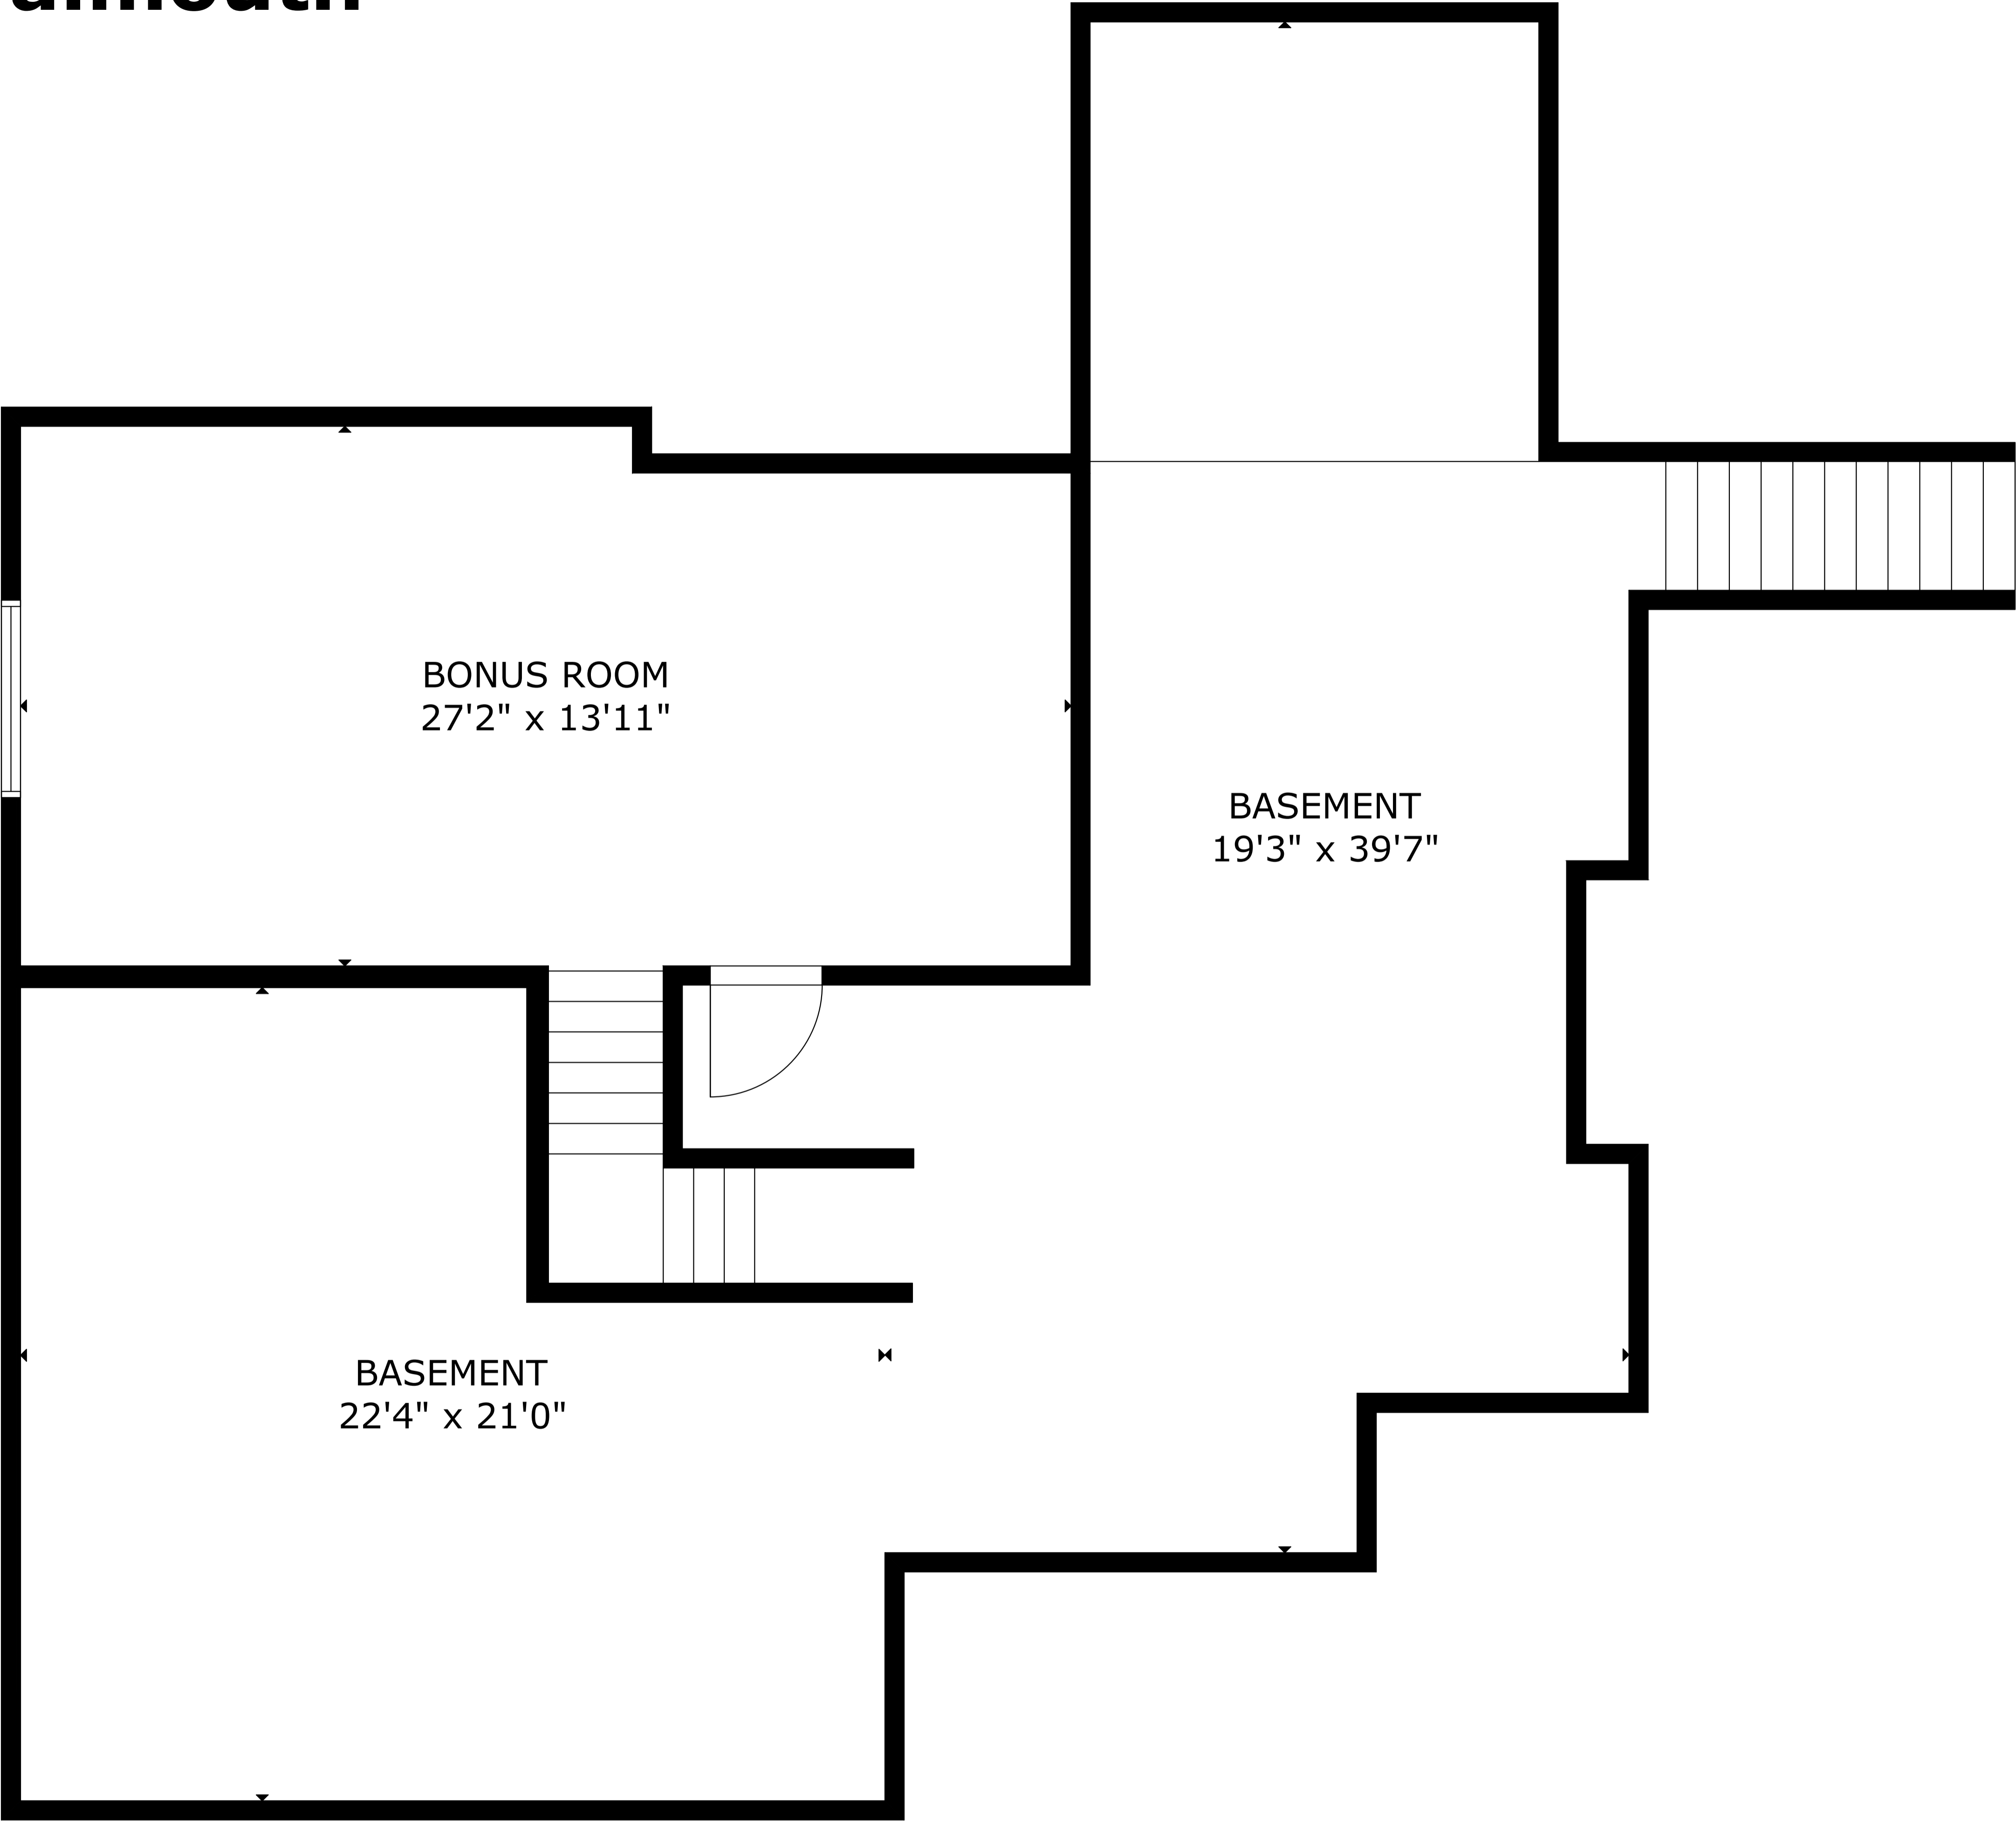

49 Striper Ln Falmouth

FLOOR 1

GROSS INTERNAL AREA
TOTAL: 4,179 sq.ft
FLOOR 1: 1,449 sq.ft, FLOOR 2: 1,547 sq.ft, FLOOR 3: 1,183 sq.ft
EXCLUDED AREAS: GARAGE: 304 sq.ft
SIZE AND DIMENSIONS ARE APPROXIMATE, ACTUAL MAY VARY