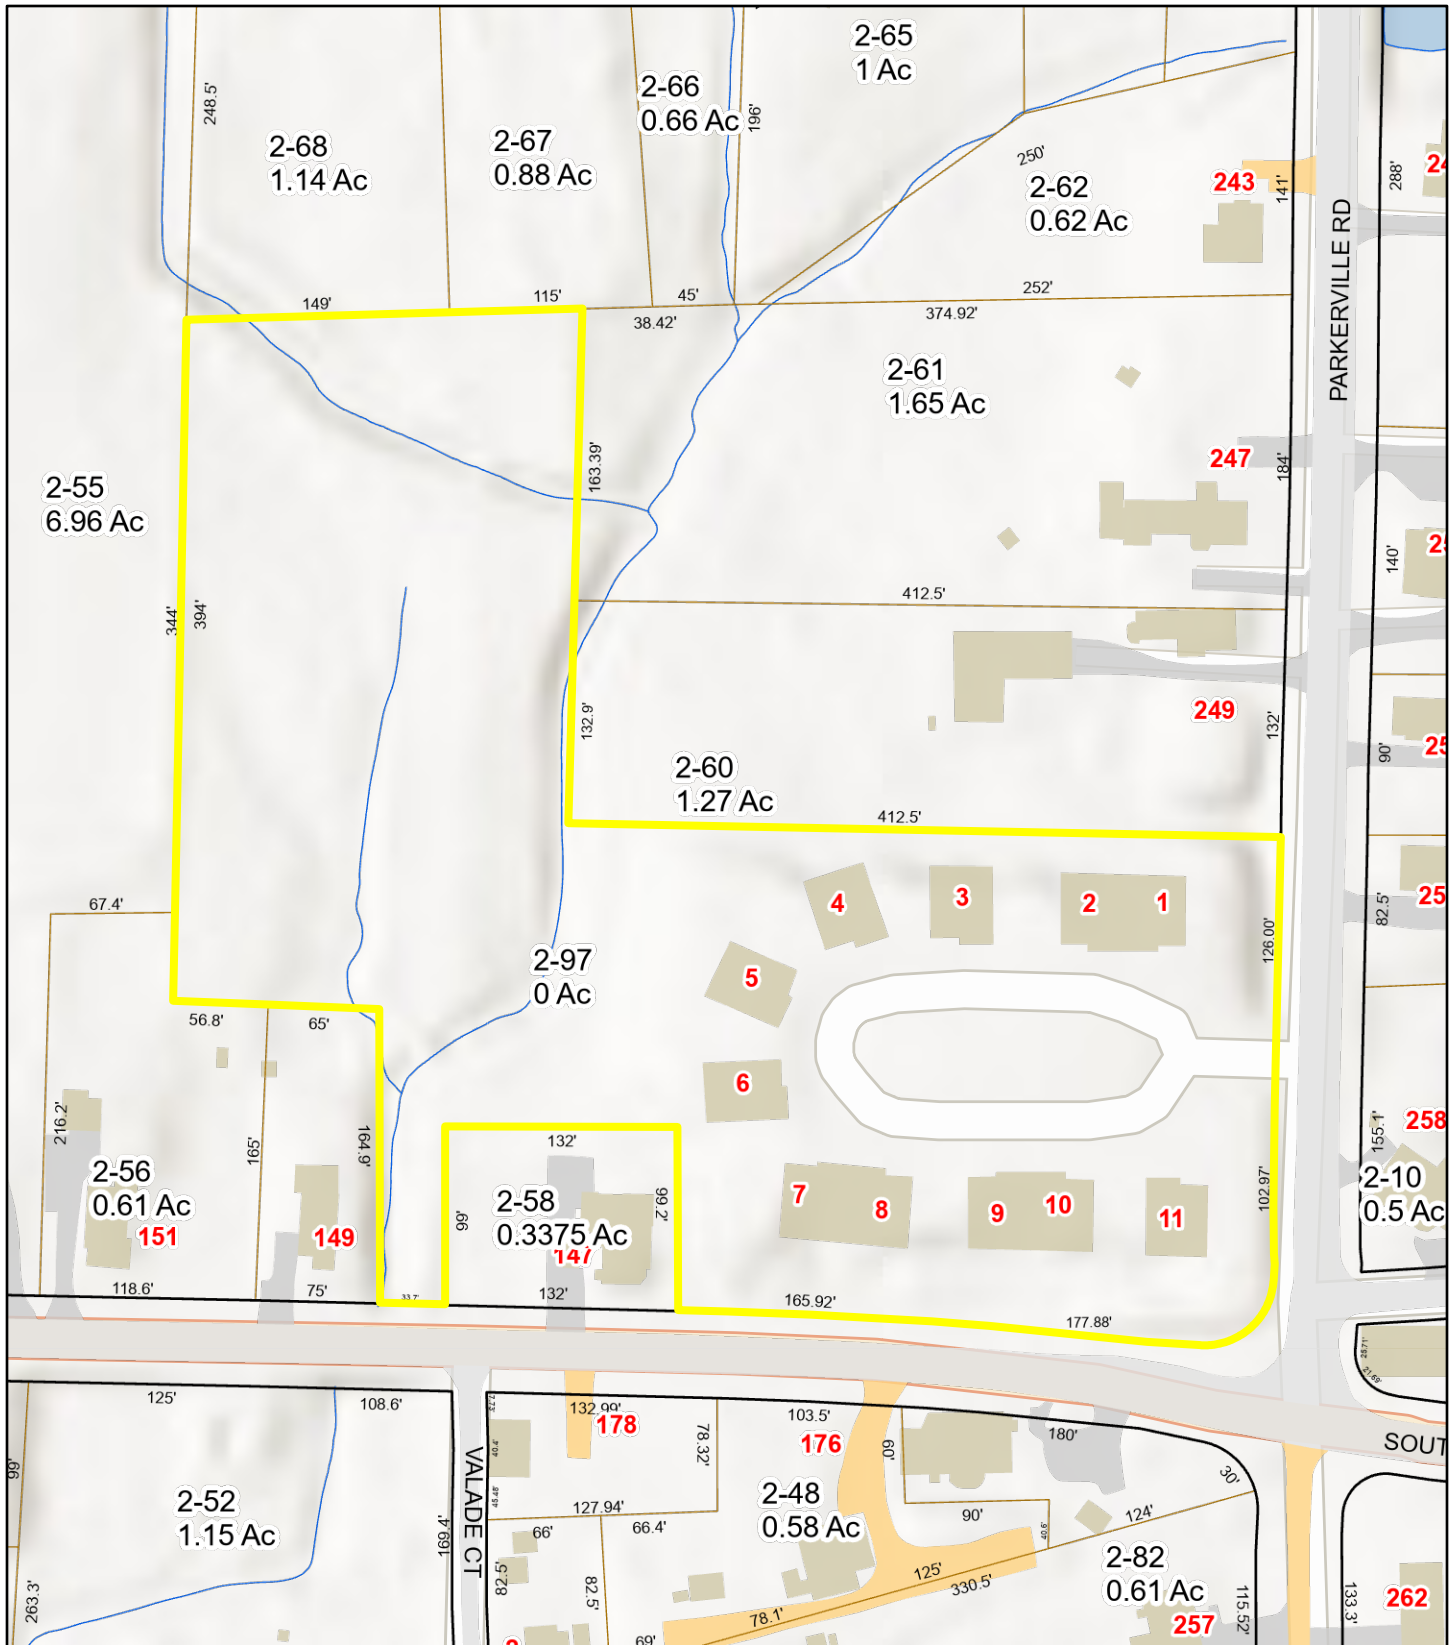

7 Cain Circle, Southborough, MA

Map/Lot: 02-0007-097-0

1 inch = 116 Feet

www.cai-tech.com

June 4, 2026

Data shown on this map is provided for planning and informational purposes only. The municipality and CAI Technologies are not responsible for any use for other purposes or misuse or misrepresentation of this map.