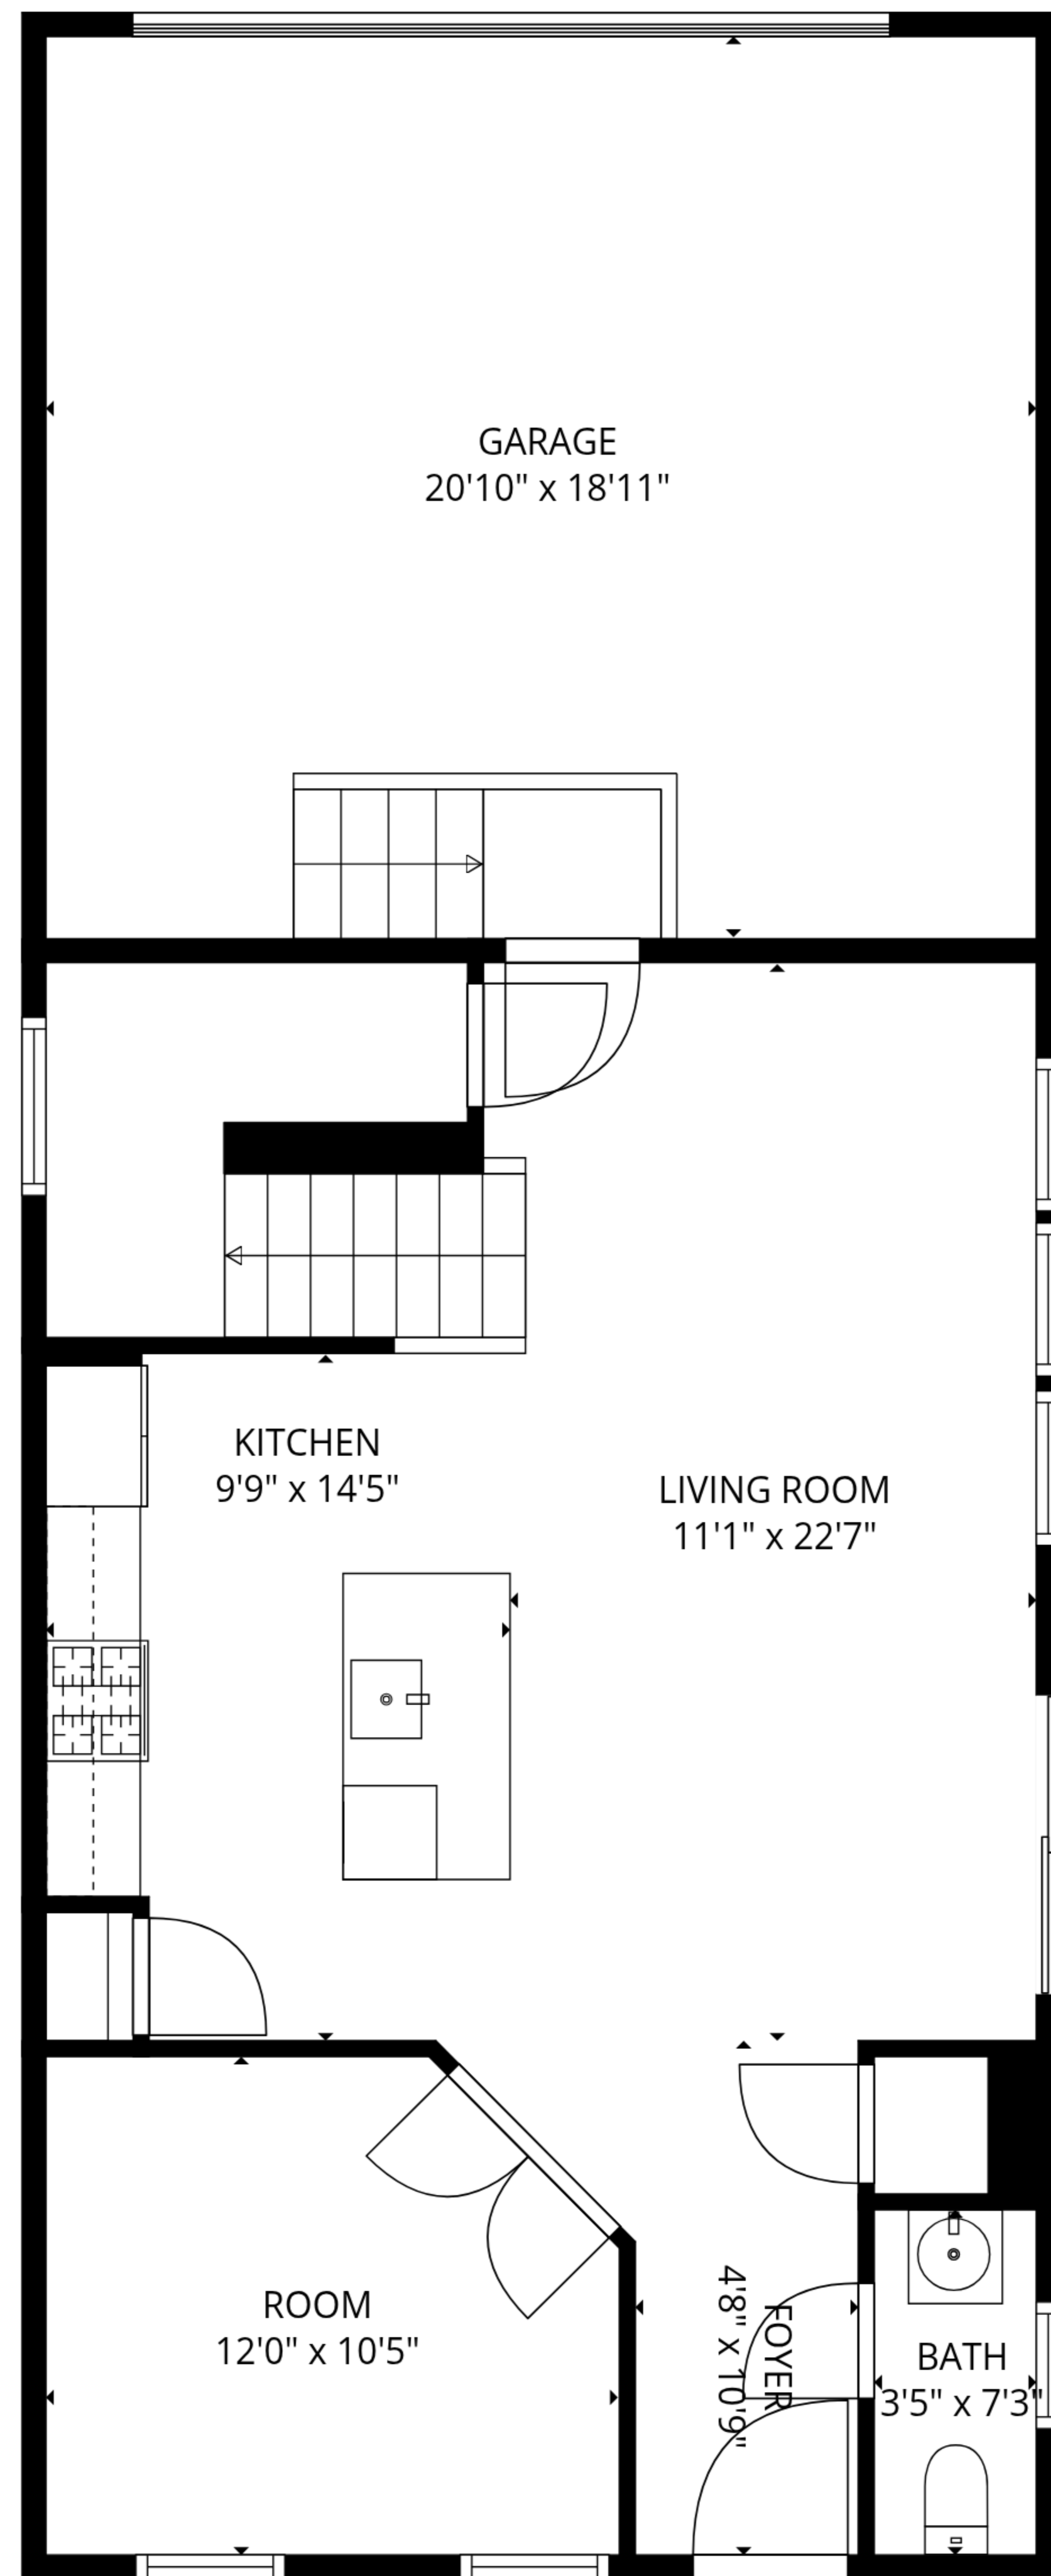

TOTAL: 1661 sq. ft

1st floor: 695 sq. ft, 2nd floor: 966 sq. ft

EXCLUDED AREAS: GARAGE: 394 sq. ft, UNDEFINED: 19 sq. ft, WALLS: 155 sq. ft

SIZES AND DIMENSIONS ARE APPROXIMATE, ACTUAL MAY VARY.

TOTAL: 1661 sq. ft

1st floor: 695 sq. ft, 2nd floor: 966 sq. ft

EXCLUDED AREAS: GARAGE: 394 sq. ft, UNDEFINED: 19 sq. ft, WALLS: 155 sq. ft

SIZES AND DIMENSIONS ARE APPROXIMATE, ACTUAL MAY VARY.

1st floor

2nd floor

TOTAL: 1661 sq. ft
 1st floor: 695 sq. ft, 2nd floor: 966 sq. ft
 EXCLUDED AREAS: GARAGE: 394 sq. ft, UNDEFINED: 19 sq. ft, WALLS: 155 sq. ft

SIZES AND DIMENSIONS ARE APPROXIMATE, ACTUAL MAY VARY.