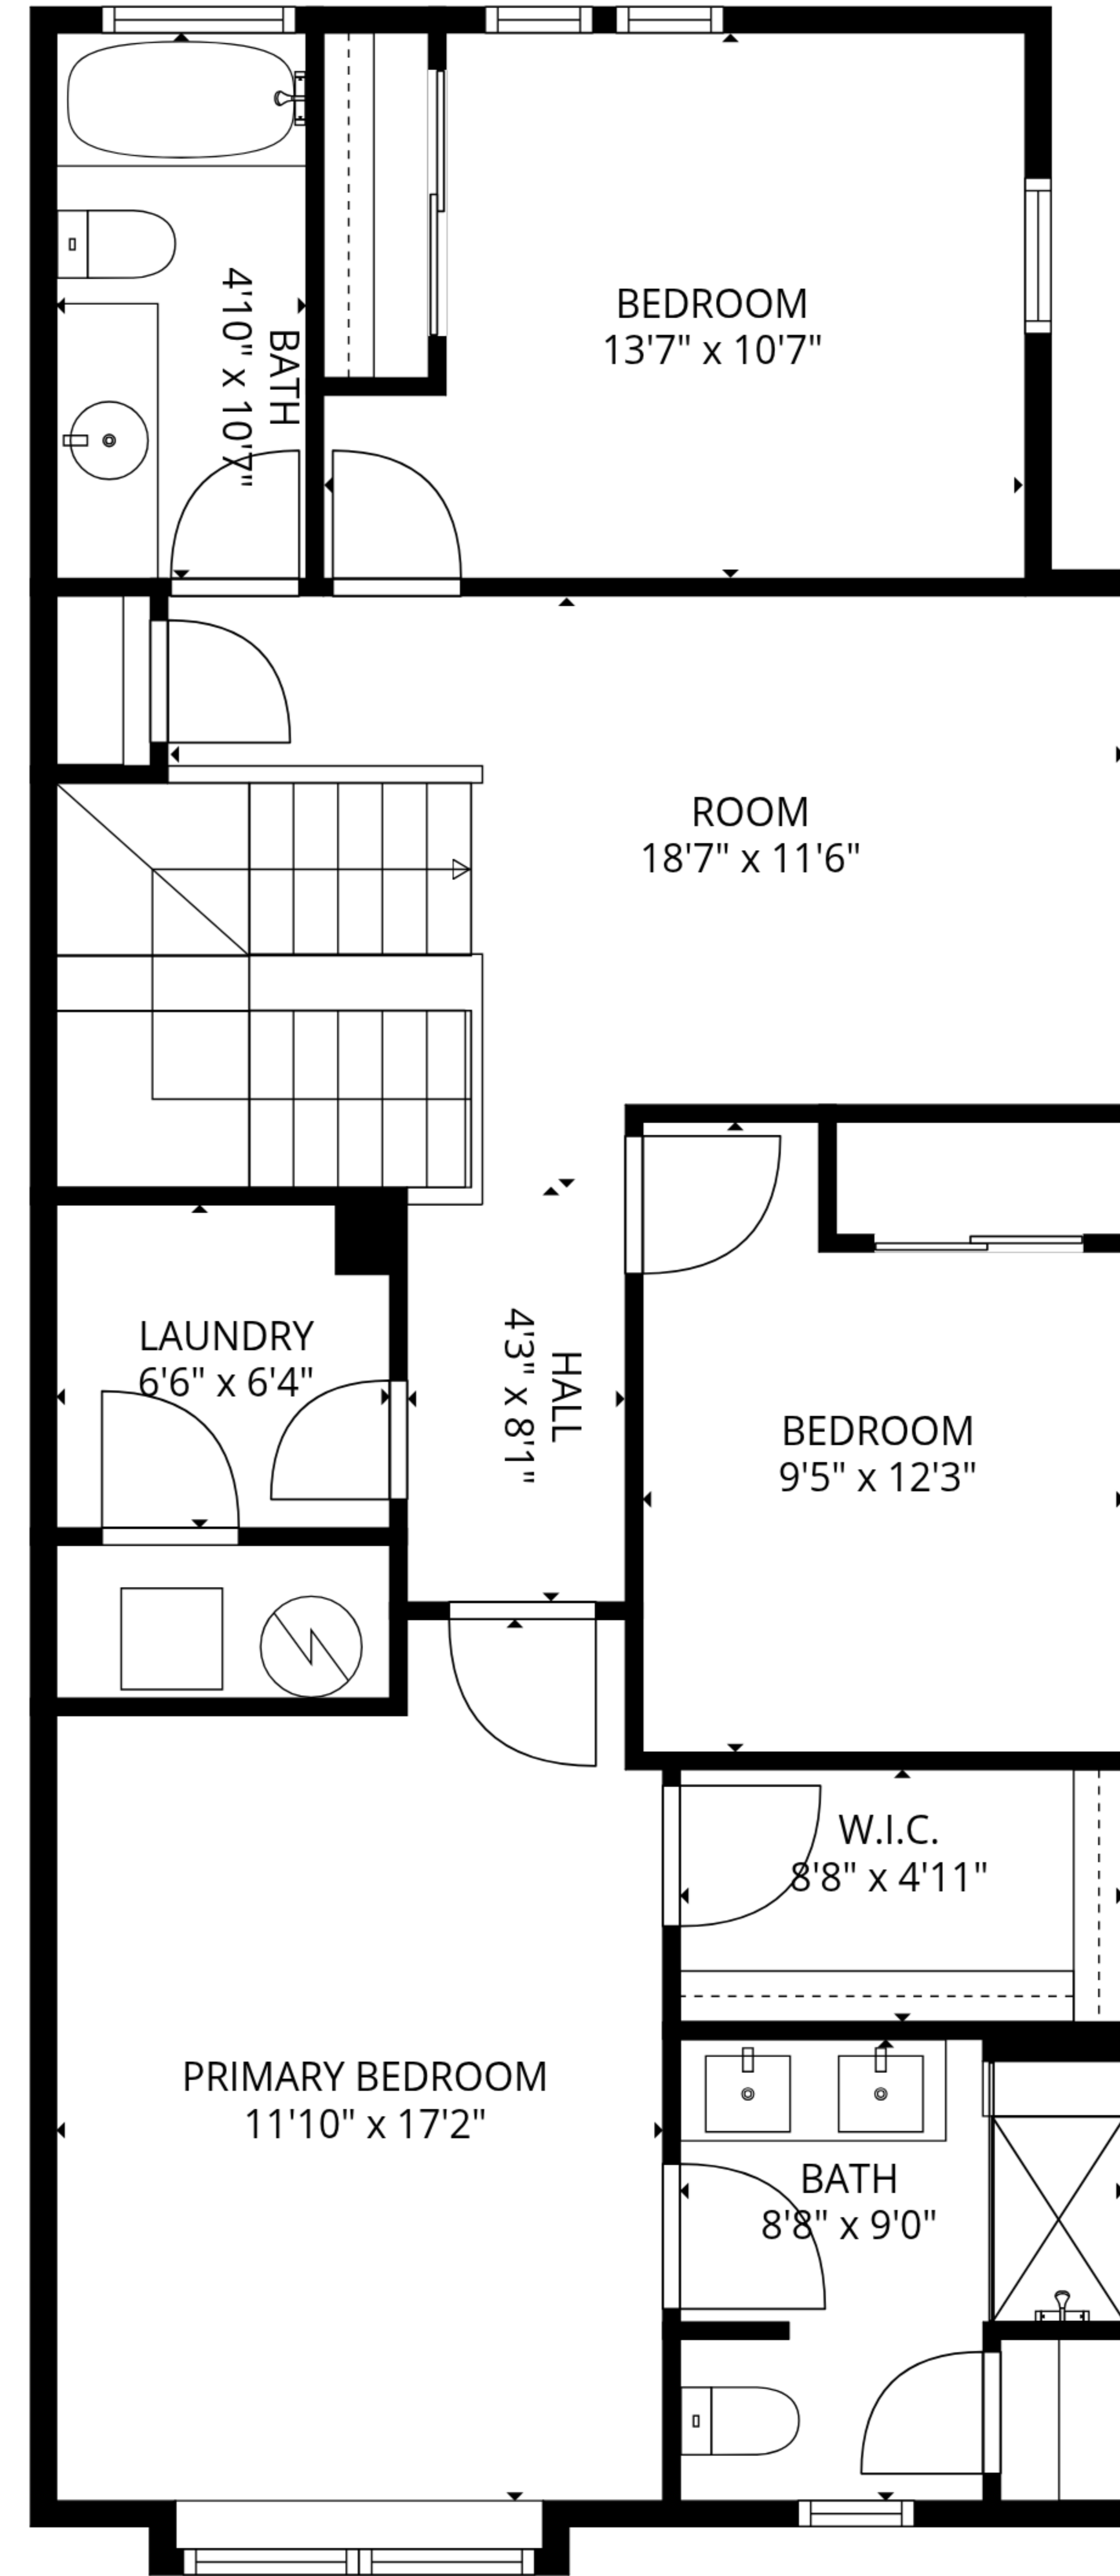

TOTAL: 1661 sq. ft

1st floor: 695 sq. ft, 2nd floor: 966 sq. ft

EXCLUDED AREAS: GARAGE: 394 sq. ft, UNDEFINED: 19 sq. ft, WALLS: 155 sq. ft

SIZES AND DIMENSIONS ARE APPROXIMATE, ACTUAL MAY VARY.

TOTAL: 1661 sq. ft

1st floor: 695 sq. ft, 2nd floor: 966 sq. ft

EXCLUDED AREAS: GARAGE: 394 sq. ft, UNDEFINED: 19 sq. ft, WALLS: 155 sq. ft

SIZES AND DIMENSIONS ARE APPROXIMATE, ACTUAL MAY VARY.

1st floor

2nd floor

TOTAL: 1661 sq. ft
 1st floor: 695 sq. ft, 2nd floor: 966 sq. ft
 EXCLUDED AREAS: GARAGE: 394 sq. ft, UNDEFINED: 19 sq. ft, WALLS: 155 sq. ft

SIZES AND DIMENSIONS ARE APPROXIMATE, ACTUAL MAY VARY.