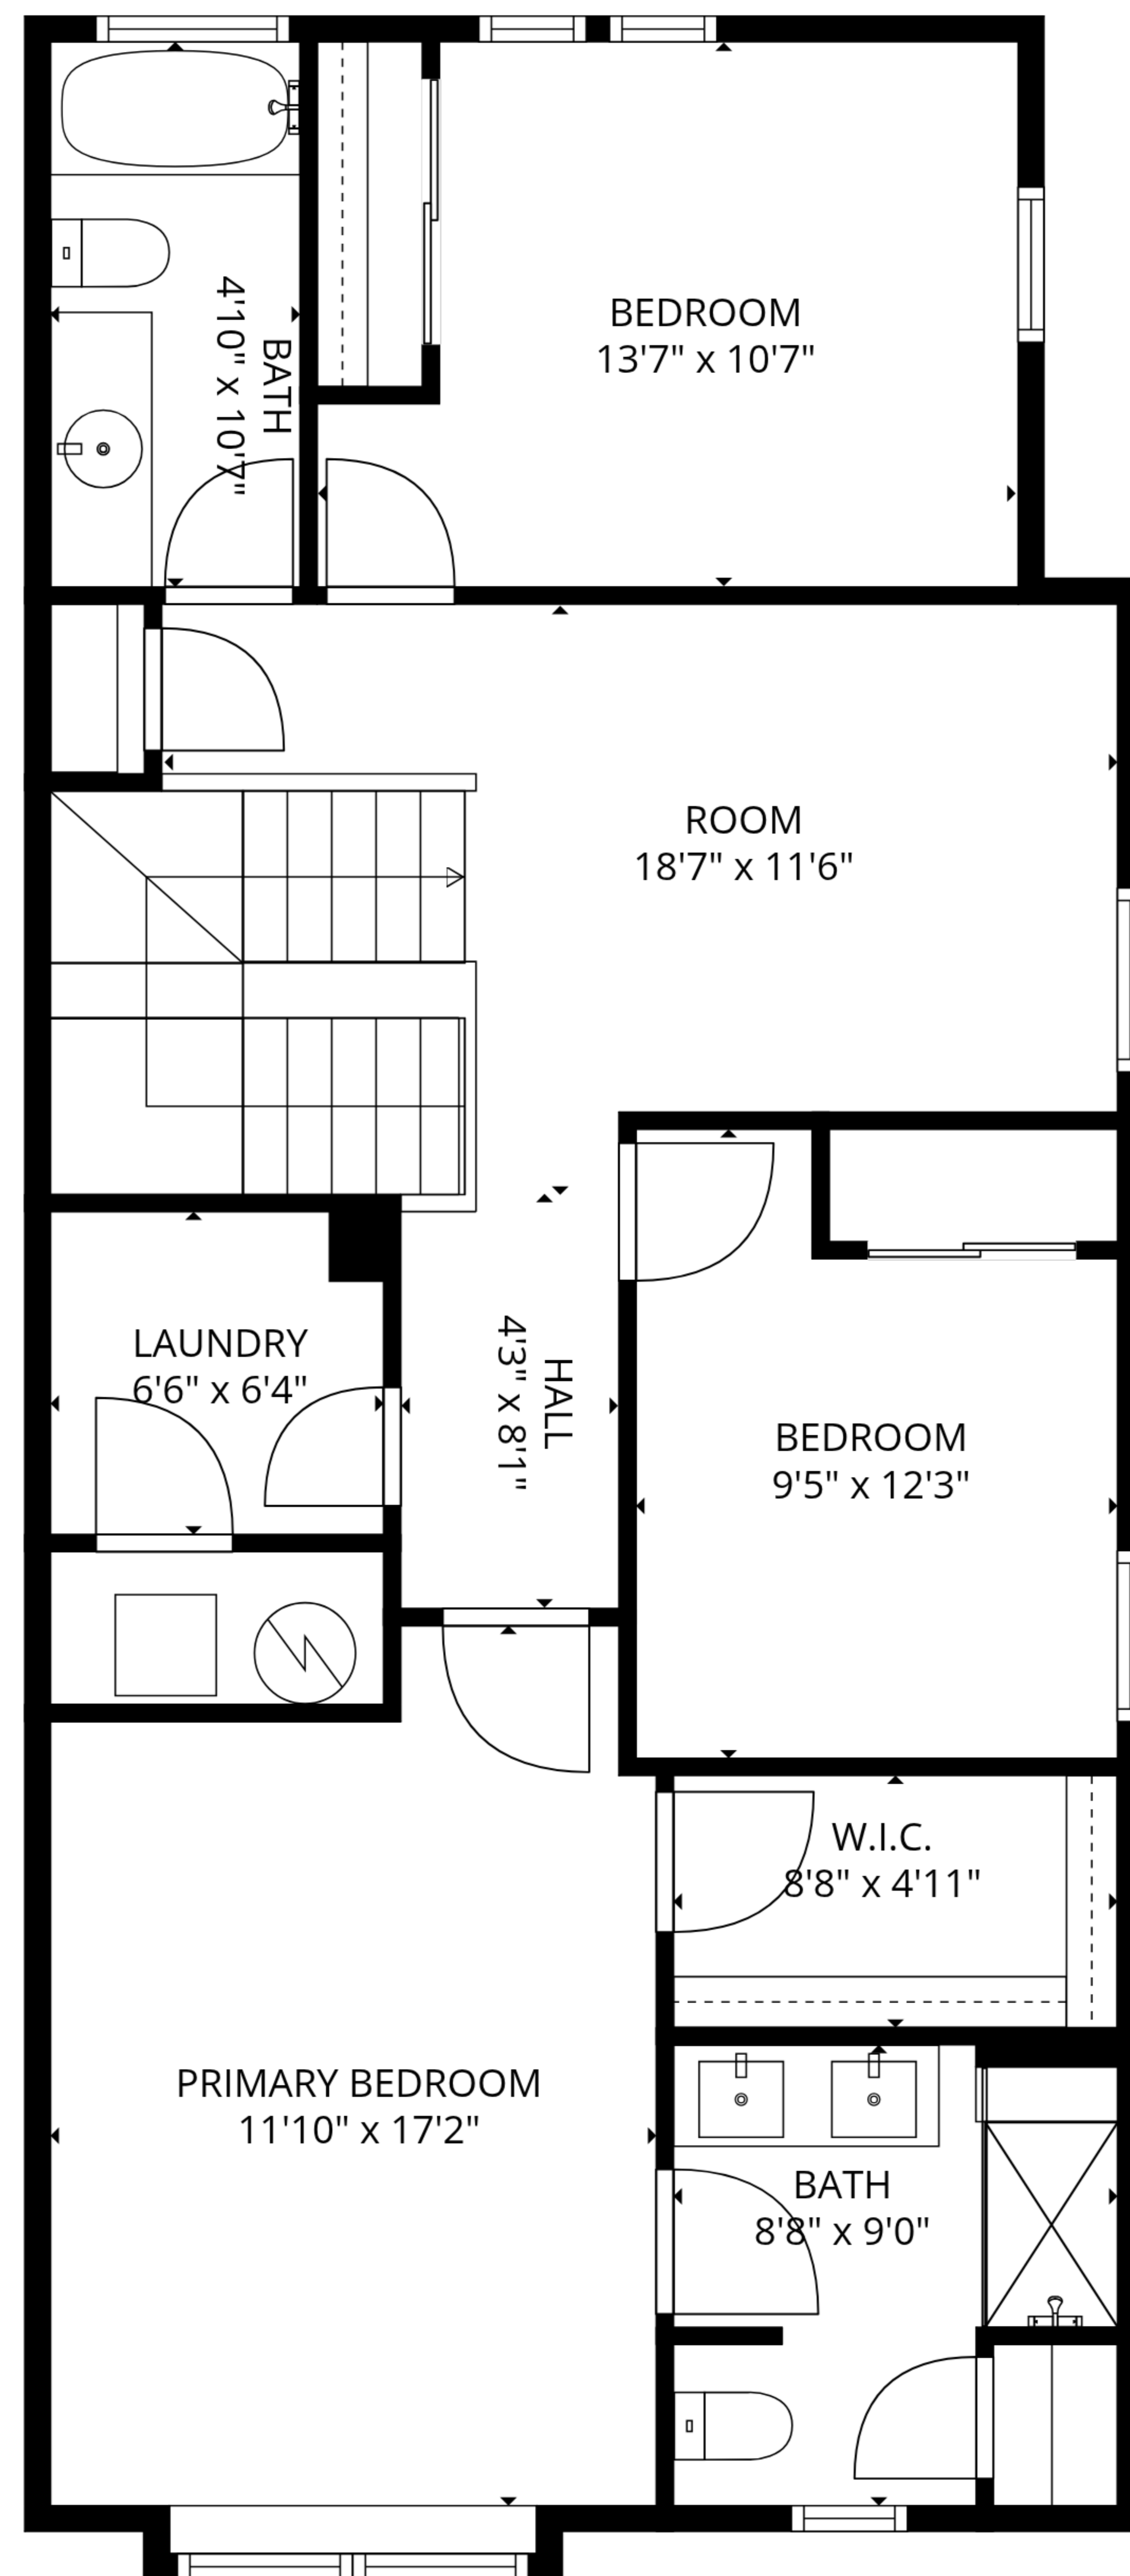

TOTAL: 1661 sq. ft

1st floor: 695 sq. ft, 2nd floor: 966 sq. ft

EXCLUDED AREAS: GARAGE: 394 sq. ft, UNDEFINED: 19 sq. ft, WALLS: 155 sq. ft

SIZES AND DIMENSIONS ARE APPROXIMATE, ACTUAL MAY VARY.

TOTAL: 1661 sq. ft

1st floor: 695 sq. ft, 2nd floor: 966 sq. ft

EXCLUDED AREAS: GARAGE: 394 sq. ft, UNDEFINED: 19 sq. ft, WALLS: 155 sq. ft

SIZES AND DIMENSIONS ARE APPROXIMATE, ACTUAL MAY VARY.

1st floor

2nd floor

TOTAL: 1661 sq. ft
 1st floor: 695 sq. ft, 2nd floor: 966 sq. ft
 EXCLUDED AREAS: GARAGE: 394 sq. ft, UNDEFINED: 19 sq. ft, WALLS: 155 sq. ft

SIZES AND DIMENSIONS ARE APPROXIMATE, ACTUAL MAY VARY.