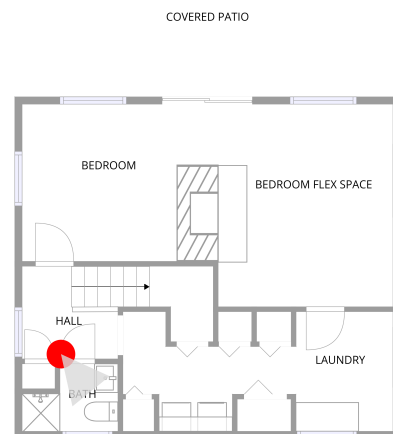

110 Timber Ridge Drive, Greene Township, Newfoundland, Pike County, Pennsylvania, United

Room number	Room name	Room area	Room Dimensions
5	Eat-in Kitchen	117 sq. ft	11'9" x 10'0"
6	Living Room	193 sq. ft	14'0" x 13'9"
7	Deck	407 sq. ft	33'6" x 12'2"
8	Primary Bedroom	132 sq. ft	11'9" x 11'3"
9	Bath	38 sq. ft	7'0" x 5'5"
10	Garage	389 sq. ft	18'7" x 20'11"

110 Timber Ridge Drive, Greene Township, Newfoundland, Pike County, Pennsylvania, United

Room number	Room name	Room area	Room Dimensions
11	Sleeping Loft	249 sq. ft	10'6" x 23'8"
12	Room	392 sq. ft	18'8" x 21'0"

110 Timber Ridge Drive, Greene Township, Newfoundland, Pike County, Pennsylvania, United

BEDROOM FLEX SPACE (1)

Floor 1 / 167 sq. ft

COVERED PATIO (2)

Floor 1 / 244 sq. ft

110 Timber Ridge Drive, Greene Township, Newfoundland, Pike County, Pennsylvania, United

LAUNDRY (3)
Floor 1 / 152 sq. ft

BATH (4)
Floor 1 / 30 sq. ft

110 Timber Ridge Drive, Greene Township, Newfoundland, Pike County, Pennsylvania, United

EAT-IN KITCHEN (5)

Floor 2 / 117 sq. ft

LIVING ROOM (6)