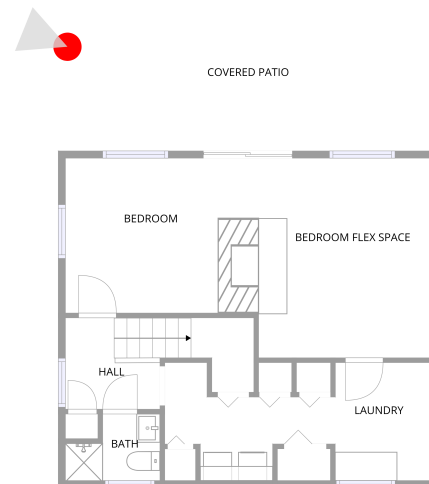

110 Timber Ridge Drive, Greene Township, Newfoundland, Pike County, Pennsylvania, United

Room number	Room name	Room area	Room Dimensions
5	Eat-in Kitchen	117 sq. ft	11'9" x 10'0"
6	Living Room	193 sq. ft	14'0" x 13'9"
7	Deck	407 sq. ft	33'6" x 12'2"
8	Primary Bedroom	132 sq. ft	11'9" x 11'3"
9	Bath	38 sq. ft	7'0" x 5'5"
10	Garage	389 sq. ft	18'7" x 20'11"

110 Timber Ridge Drive, Greene Township, Newfoundland, Pike County, Pennsylvania, United

Room number	Room name	Room area	Room Dimensions
11	Sleeping Loft	249 sq. ft	10'6" x 23'8"
12	Room	392 sq. ft	18'8" x 21'0"

110 Timber Ridge Drive, Greene Township, Newfoundland, Pike County, Pennsylvania, United

BEDROOM FLEX SPACE (1)

Floor 1 / 167 sq. ft

COVERED PATIO (2)

Floor 1 / 244 sq. ft

110 Timber Ridge Drive, Greene Township, Newfoundland, Pike County, Pennsylvania, United

LAUNDRY (3)
Floor 1 / 152 sq. ft

BATH (4)
Floor 1 / 30 sq. ft

110 Timber Ridge Drive, Greene Township, Newfoundland, Pike County, Pennsylvania, United

EAT-IN KITCHEN (5)

Floor 2 / 117 sq. ft

LIVING ROOM (6)