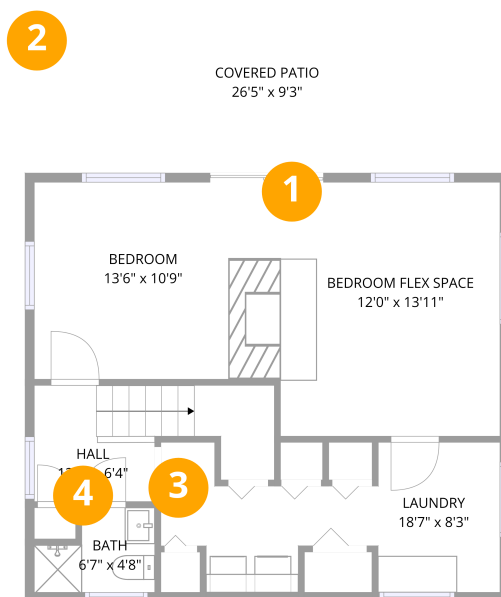

110 Timber Ridge Drive, Greene Township, Newfoundland, Pike County, Pennsylvania, United

Room number	Room name	Room area	Room Dimensions
1	Bedroom Flex Space	167 sq. ft	12'0" x 13'11"
2	Covered Patio	244 sq. ft	26'5" x 9'3"
3	Laundry	152 sq. ft	18'7" x 8'3"
4	Bath	30 sq. ft	6'7" x 4'8"

110 Timber Ridge Drive, Greene Township, Newfoundland, Pike County, Pennsylvania, United

Room number	Room name	Room area	Room Dimensions
5	Eat-in Kitchen	117 sq. ft	11'9" x 10'0"
6	Living Room	193 sq. ft	14'0" x 13'9"
7	Deck	407 sq. ft	33'6" x 12'2"
8	Primary Bedroom	132 sq. ft	11'9" x 11'3"
9	Bath	38 sq. ft	7'0" x 5'5"
10	Garage	389 sq. ft	18'7" x 20'11"

110 Timber Ridge Drive, Greene Township, Newfoundland, Pike County, Pennsylvania, United

Room number	Room name	Room area	Room Dimensions
11	Sleeping Loft	249 sq. ft	10'6" x 23'8"
12	Room	392 sq. ft	18'8" x 21'0"

110 Timber Ridge Drive, Greene Township, Newfoundland, Pike County, Pennsylvania, United

BEDROOM FLEX SPACE (1)

Floor 1 / 167 sq. ft

COVERED PATIO (2)

Floor 1 / 244 sq. ft

110 Timber Ridge Drive, Greene Township, Newfoundland, Pike County, Pennsylvania, United