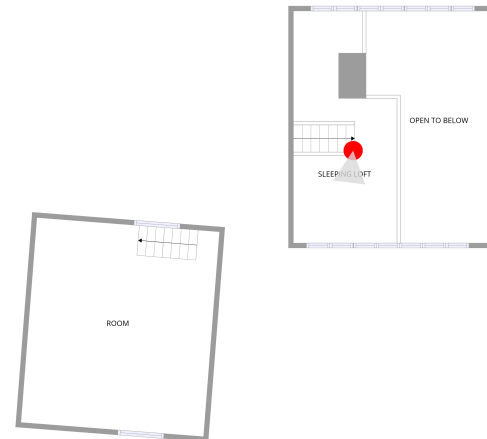

110 Timber Ridge Drive, Greene Township, Newfoundland, Pike County, Pennsylvania, United

Room number	Room name	Room area	Room Dimensions
5	Eat-in Kitchen	117 sq. ft	11'9" x 10'0"
6	Living Room	193 sq. ft	14'0" x 13'9"
7	Deck	407 sq. ft	33'6" x 12'2"
8	Primary Bedroom	132 sq. ft	11'9" x 11'3"
9	Bath	38 sq. ft	7'0" x 5'5"
10	Garage	389 sq. ft	18'7" x 20'11"

Floor 2 / 193 sq. ft

110 Timber Ridge Drive, Greene Township, Newfoundland, Pike County, Pennsylvania, United

DECK (7)

Floor 2 / 407 sq. ft

PRIMARY BEDROOM (8)

Floor 2 / 132 sq. ft

110 Timber Ridge Drive, Greene Township, Newfoundland, Pike County, Pennsylvania, United

BATH (9)
Floor 2 / 38 sq. ft

BATH (9)
Floor 2 / 38 sq. ft

110 Timber Ridge Drive, Greene Township, Newfoundland, Pike County, Pennsylvania, United

GARAGE (10)
Floor 2 / 389 sq. ft

SLEEPING LOFT (11)
Floor 3 / 249 sq. ft

110 Timber Ridge Drive, Greene Township, Newfoundland, Pike County, Pennsylvania, United

SLEEPING LOFT (11)

Floor 3 / 249 sq. ft

ROOM (12)

Floor 3 / 392 sq. ft