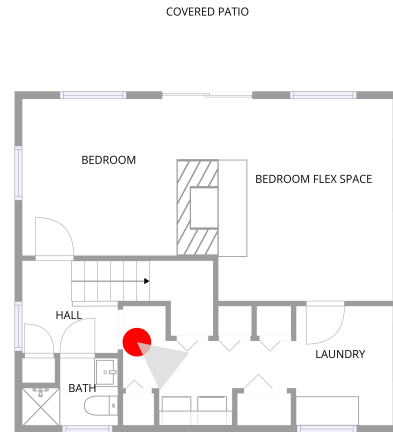

110 Timber Ridge Drive, Greene Township, Newfoundland, Pike County, Pennsylvania, United

Room number	Room name	Room area	Room Dimensions
5	Eat-in Kitchen	117 sq. ft	11'9" x 10'0"
6	Living Room	193 sq. ft	14'0" x 13'9"
7	Deck	407 sq. ft	33'6" x 12'2"
8	Primary Bedroom	132 sq. ft	11'9" x 11'3"
9	Bath	38 sq. ft	7'0" x 5'5"
10	Garage	389 sq. ft	18'7" x 20'11"

110 Timber Ridge Drive, Greene Township, Newfoundland, Pike County, Pennsylvania, United

Room number	Room name	Room area	Room Dimensions
11	Sleeping Loft	249 sq. ft	10'6" x 23'8"
12	Room	392 sq. ft	18'8" x 21'0"

110 Timber Ridge Drive, Greene Township, Newfoundland, Pike County, Pennsylvania, United

BEDROOM FLEX SPACE (1)

Floor 1 / 167 sq. ft

COVERED PATIO (2)

Floor 1 / 244 sq. ft

110 Timber Ridge Drive, Greene Township, Newfoundland, Pike County, Pennsylvania, United

LAUNDRY (3)
Floor 1 / 152 sq. ft

BATH (4)
Floor 1 / 30 sq. ft

110 Timber Ridge Drive, Greene Township, Newfoundland, Pike County, Pennsylvania, United

EAT-IN KITCHEN (5)

Floor 2 / 117 sq. ft

LIVING ROOM (6)