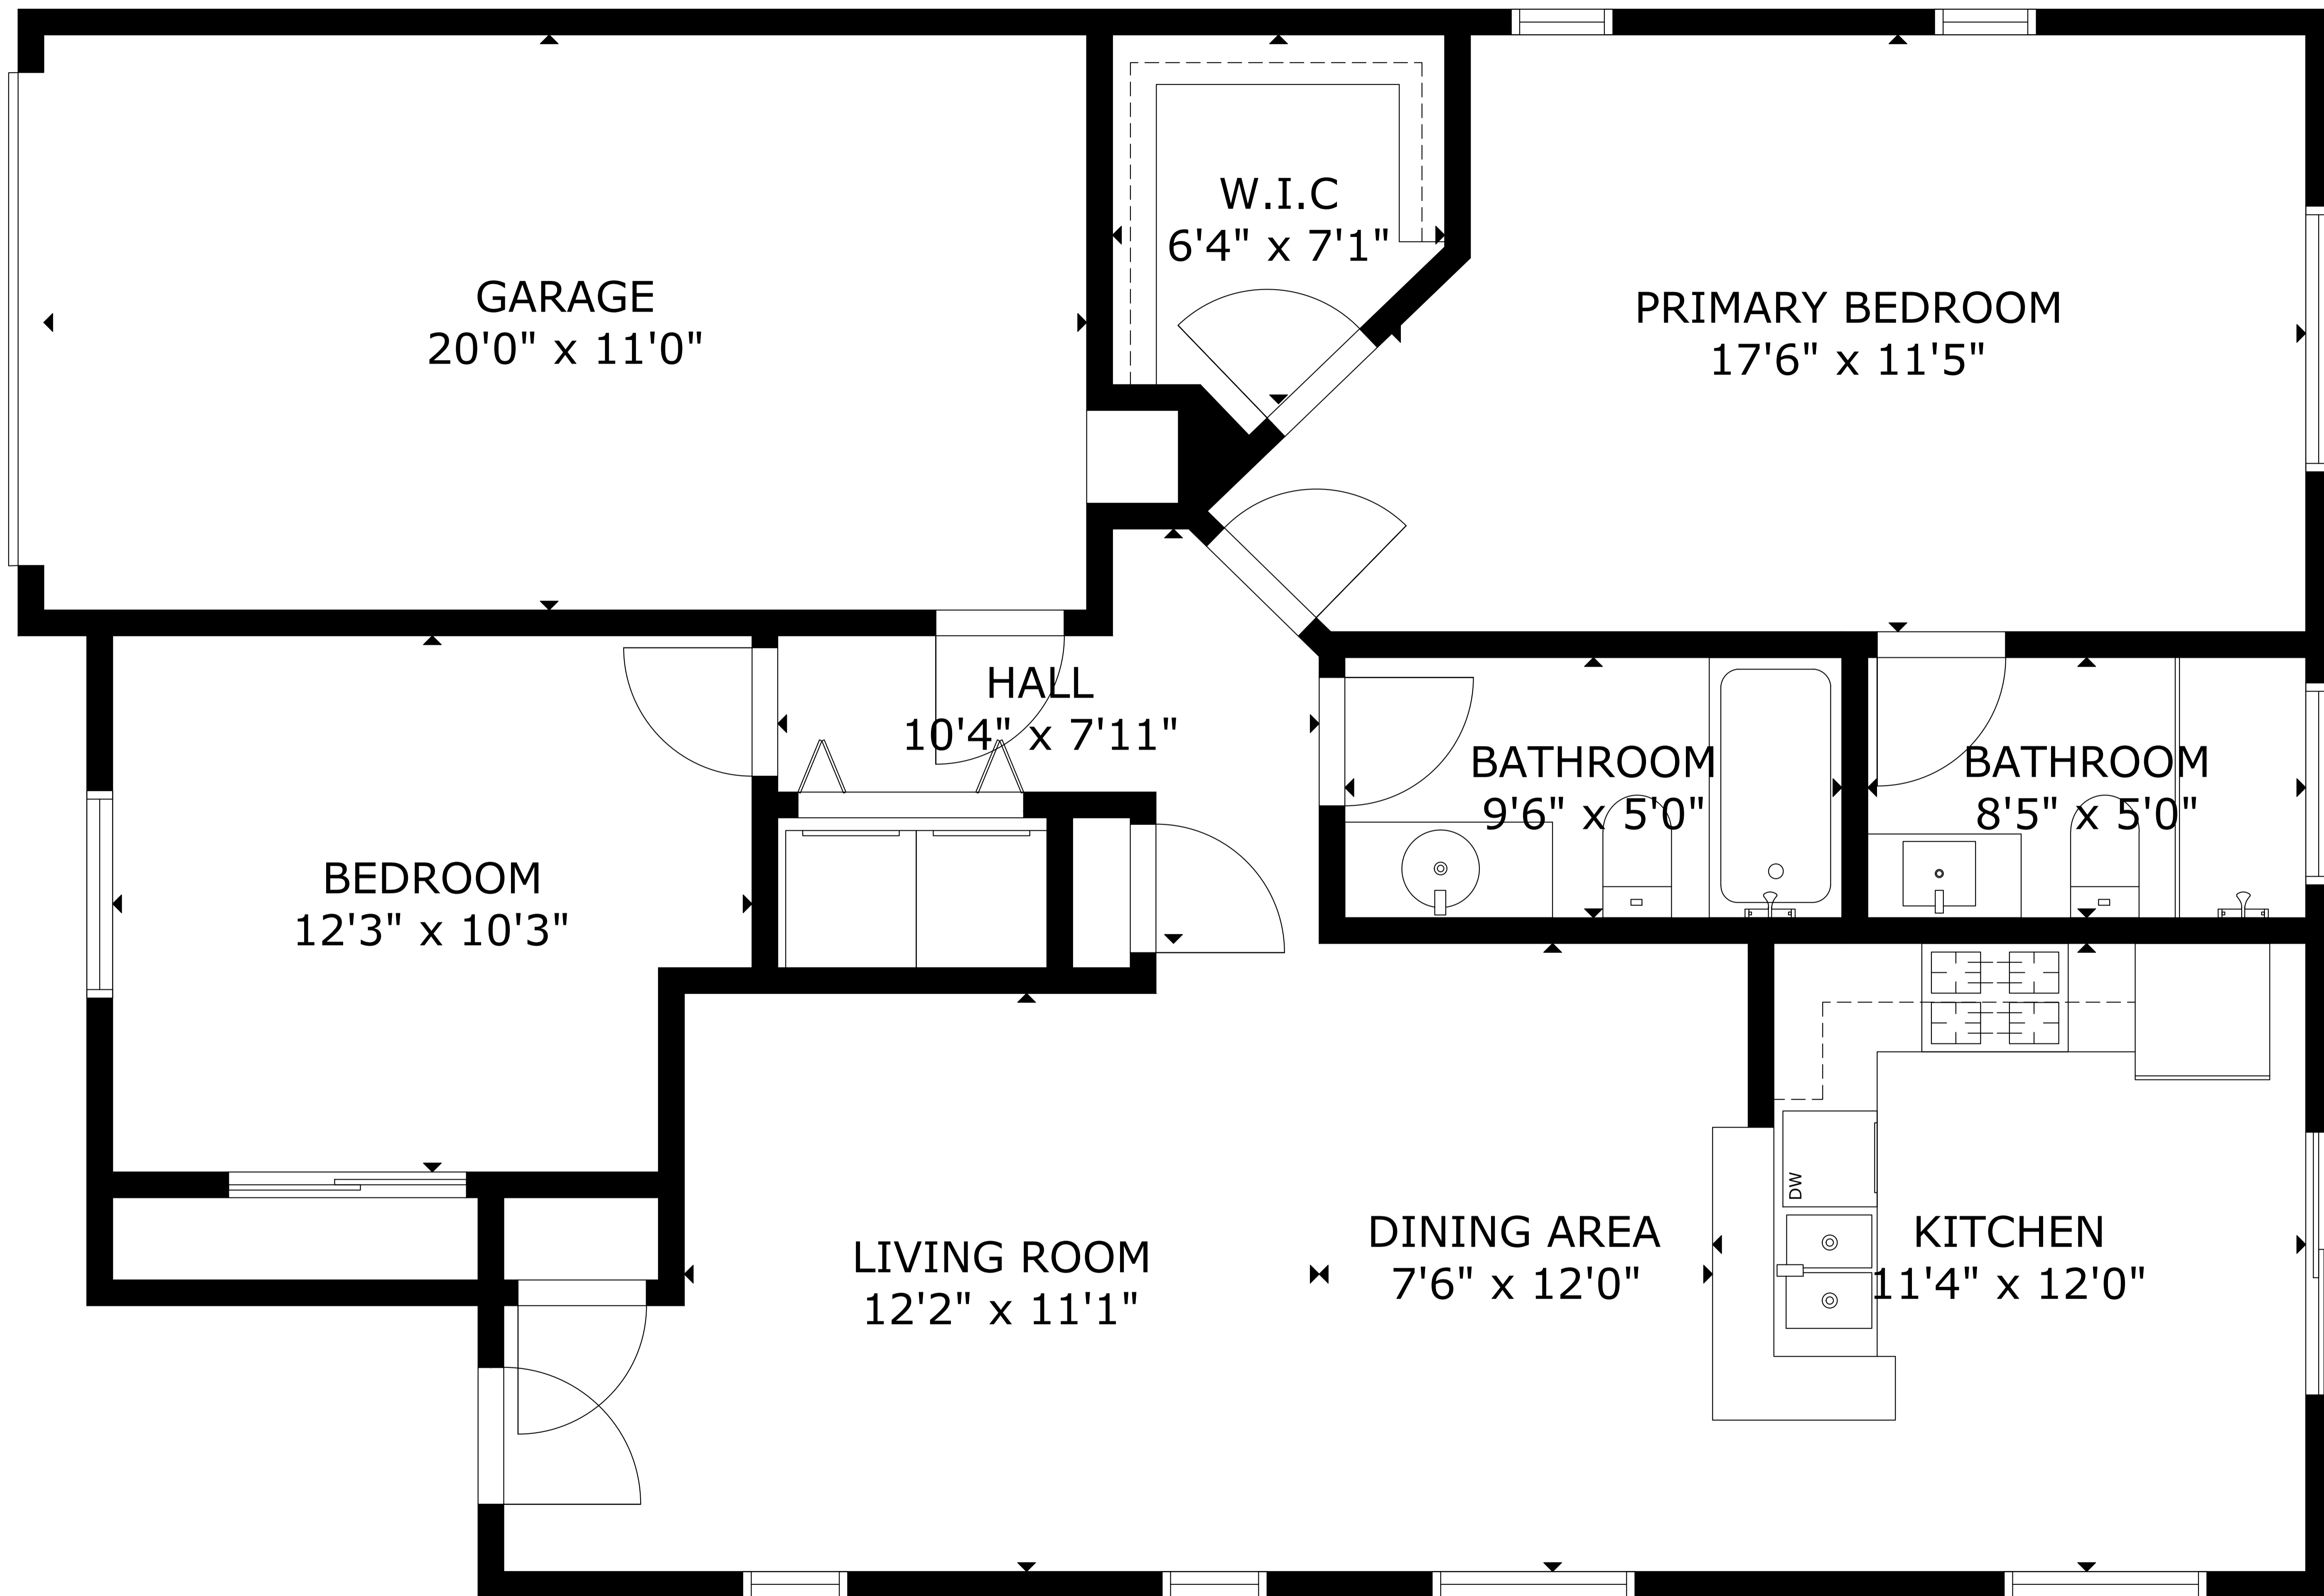

6115 Canis Ave NW

GROSS EXTERNAL AREA
TOTAL: 1,041 sq ft

FLOOR 1: 1,041 sq ft

EXCLUDED AREAS: GARAGE: 224 sq ft

SIZE AND DIMENSIONS ARE APPROXIMATE, ACTUAL MAY VARY