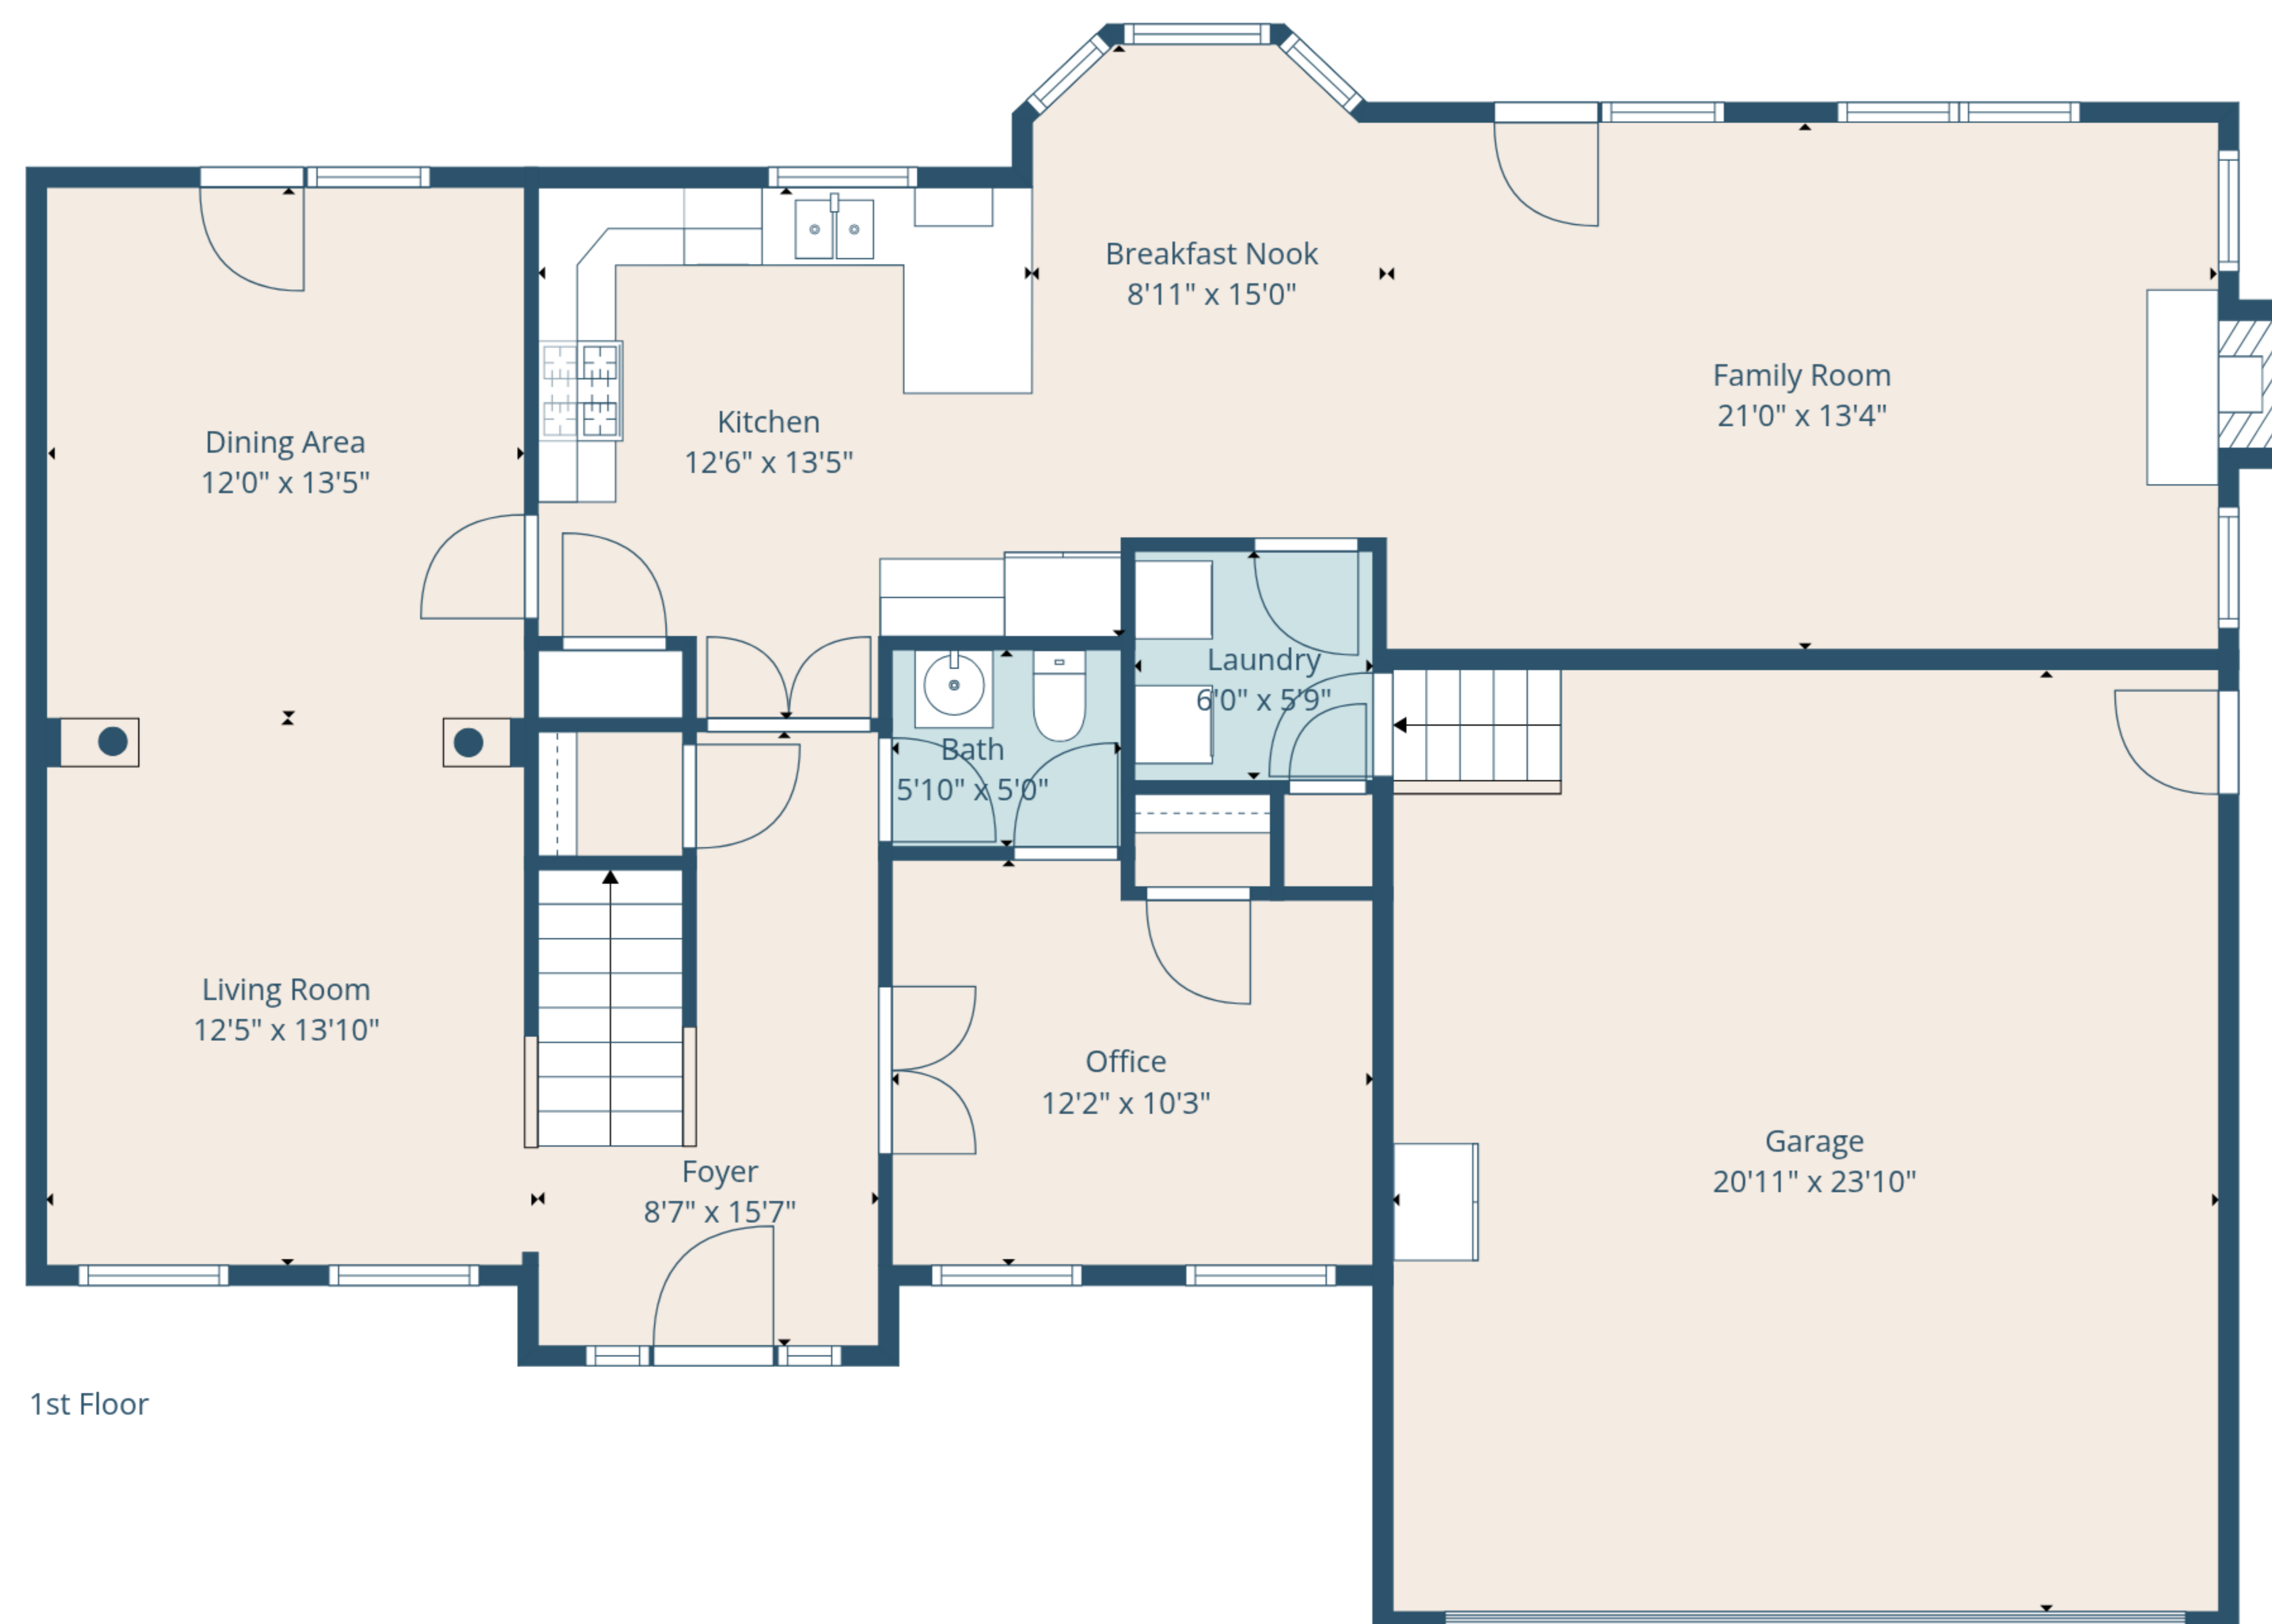

TOTAL: 2558 sq. ft

1st floor: 1247 sq. ft, 2nd floor: 1311 sq. ft

EXCLUDED AREAS: GARAGE: 498 sq. ft, FIREPLACE: 7 sq. ft, LOW CEILING: 0 sq. ft,
WALLS: 199 sq. ft

TOTAL: 2558 sq. ft

1st floor: 1247 sq. ft, 2nd floor: 1311 sq. ft

EXCLUDED AREAS: GARAGE: 498 sq. ft, FIREPLACE: 7 sq. ft, LOW CEILING: 0 sq. ft,
WALLS: 199 sq. ft

2nd Floor

1st Floor

TOTAL: 2558 sq. ft

1st floor: 1247 sq. ft, 2nd floor: 1311 sq. ft

EXCLUDED AREAS: GARAGE: 498 sq. ft, FIREPLACE: 7 sq. ft, LOW CEILING: 0 sq. ft,
WALLS: 199 sq. ft