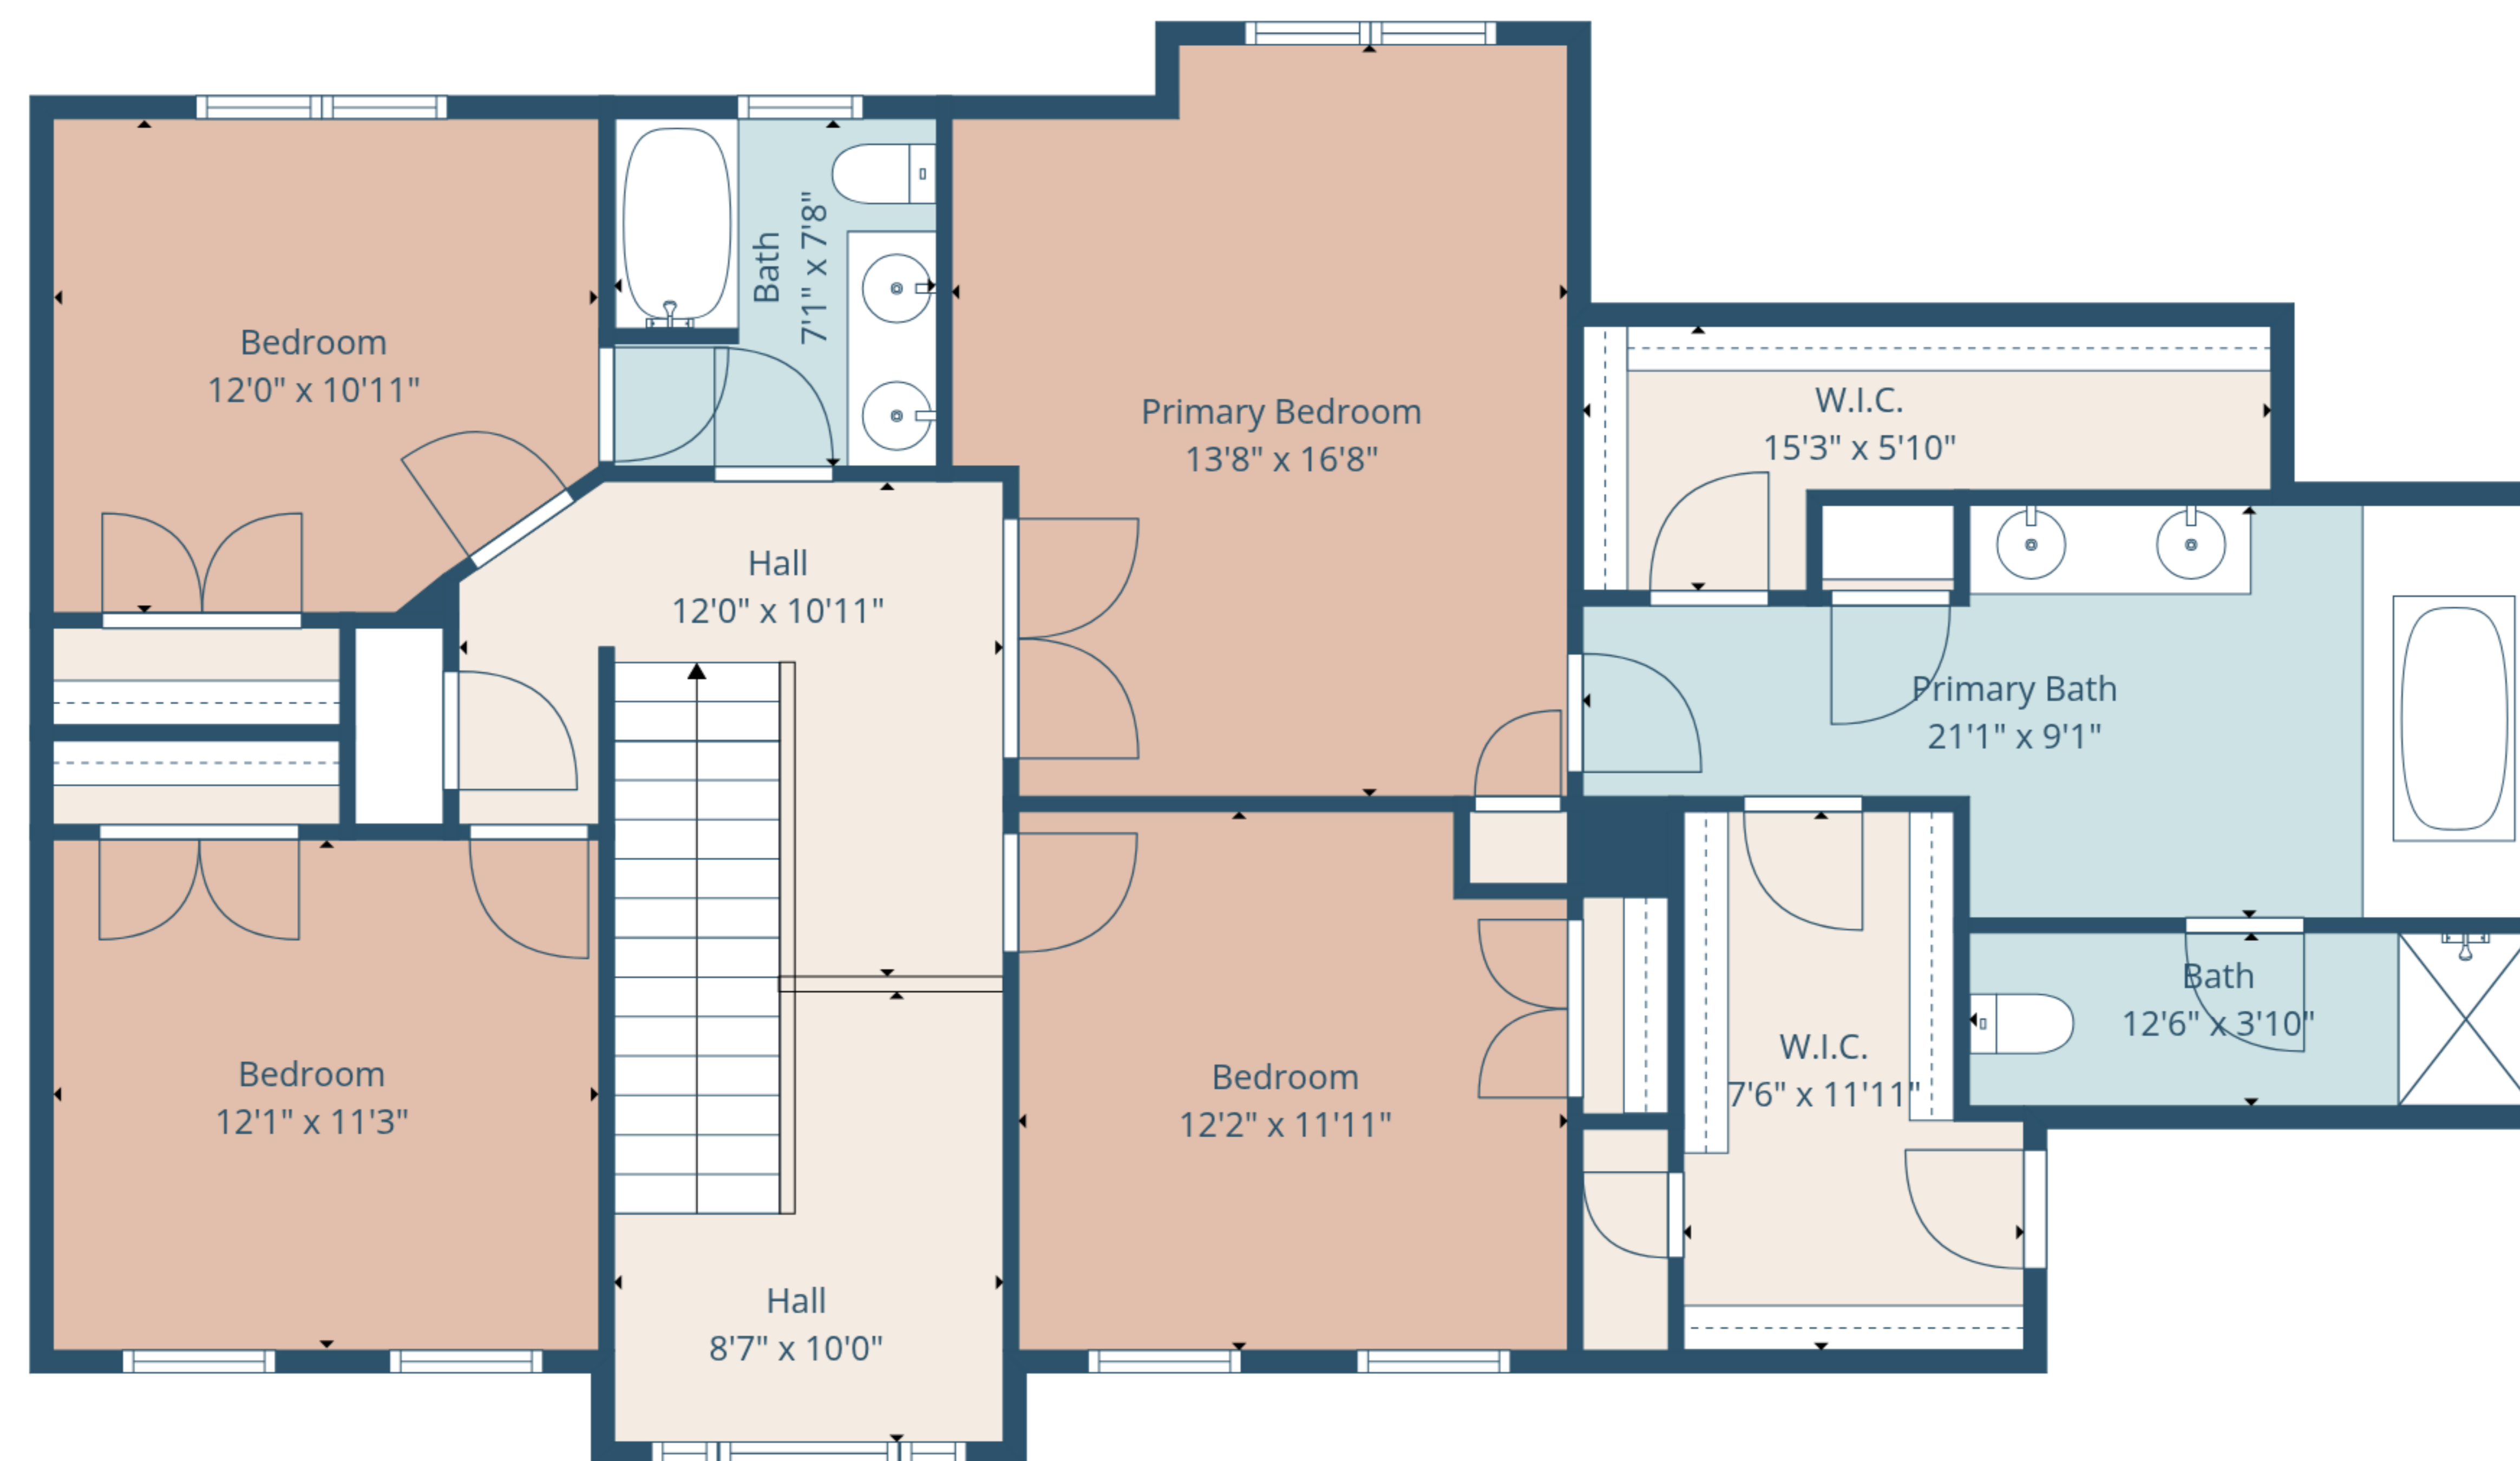

TOTAL: 2558 sq. ft

1st floor: 1247 sq. ft, 2nd floor: 1311 sq. ft

EXCLUDED AREAS: GARAGE: 498 sq. ft, FIREPLACE: 7 sq. ft, LOW CEILING: 0 sq. ft,
WALLS: 199 sq. ft

TOTAL: 2558 sq. ft

1st floor: 1247 sq. ft, 2nd floor: 1311 sq. ft

EXCLUDED AREAS: GARAGE: 498 sq. ft, FIREPLACE: 7 sq. ft, LOW CEILING: 0 sq. ft,
WALLS: 199 sq. ft

2nd Floor

1st Floor

TOTAL: 2558 sq. ft

1st floor: 1247 sq. ft, 2nd floor: 1311 sq. ft

EXCLUDED AREAS: GARAGE: 498 sq. ft, FIREPLACE: 7 sq. ft, LOW CEILING: 0 sq. ft,
WALLS: 199 sq. ft