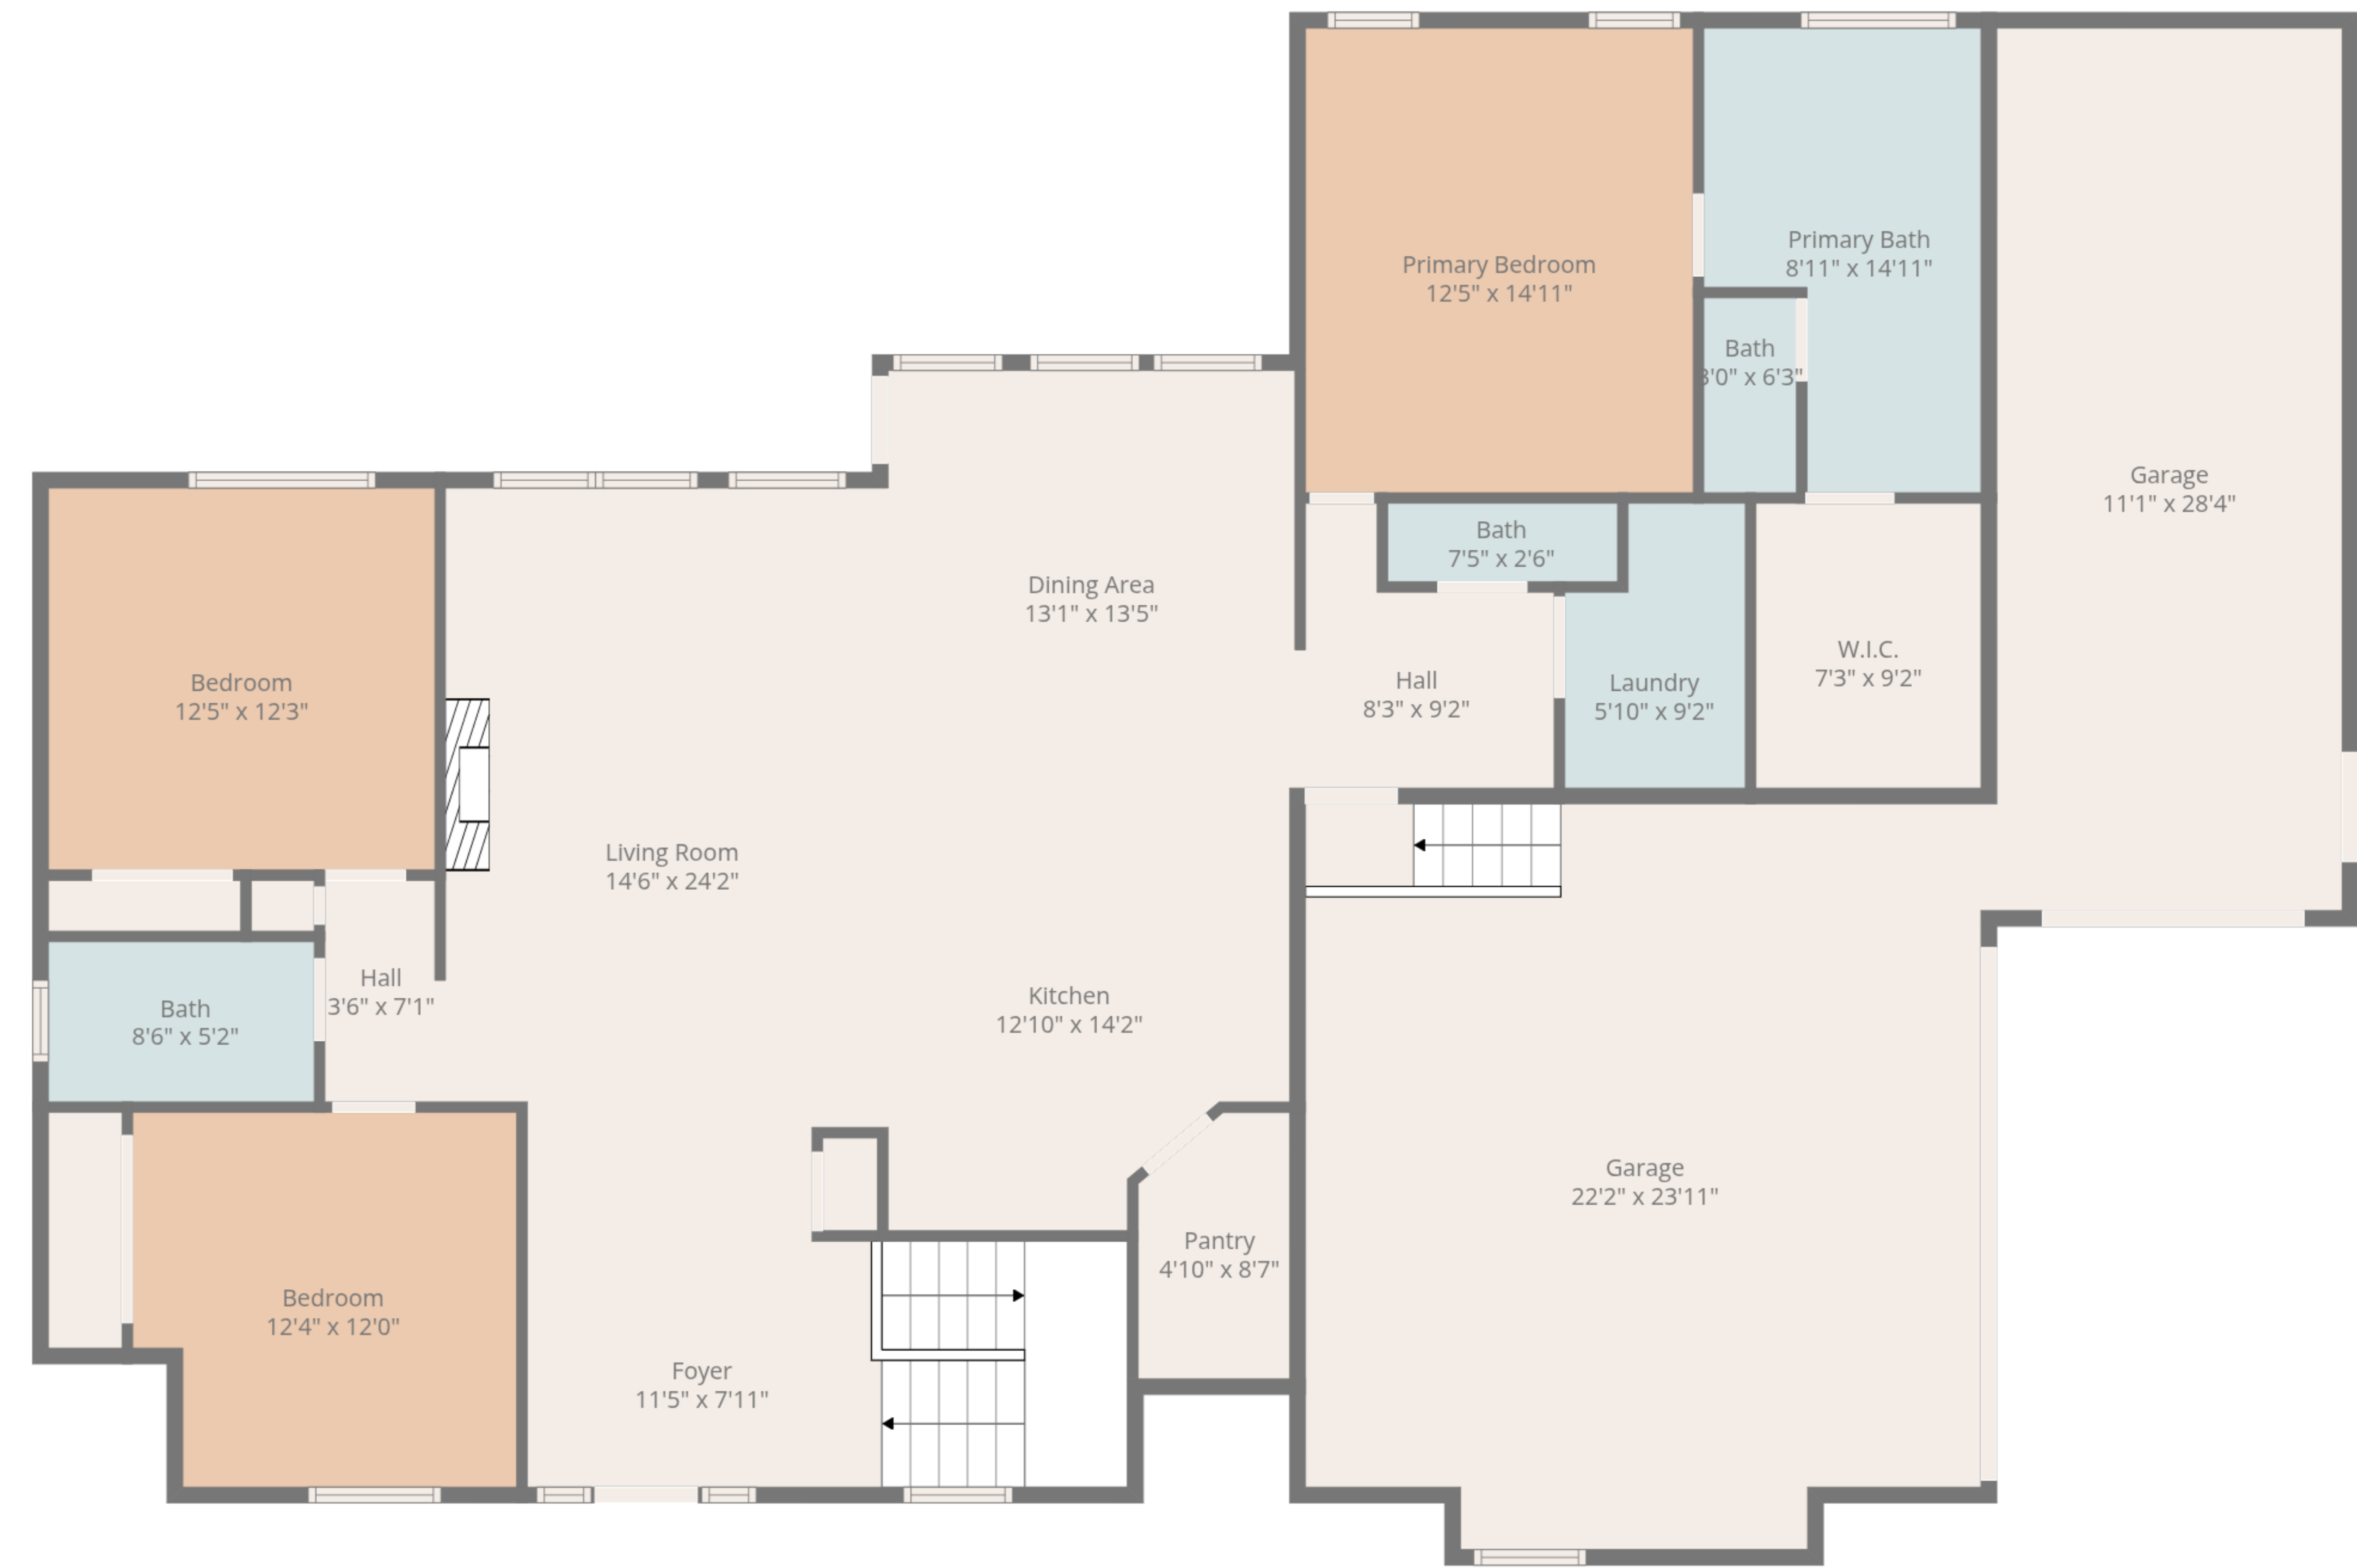

**TOTAL: 3383 sq. ft**

Basement: 1558 sq. ft, 1st floor: 1825 sq. ft

EXCLUDED AREAS: STORAGE: 210 sq. ft, UTILITY: 88 sq. ft, GARAGE: 814 sq. ft,

WALLS: 274 sq. ft

**TOTAL: 3383 sq. ft**

Basement: 1558 sq. ft, 1st floor: 1825 sq. ft

EXCLUDED AREAS: STORAGE: 210 sq. ft, UTILITY: 88 sq. ft, GARAGE: 814 sq. ft,

WALLS: 274 sq. ft

Basement

1st Floor

**TOTAL: 3383 sq. ft**

Basement: 1558 sq. ft, 1st floor: 1825 sq. ft

EXCLUDED AREAS: STORAGE: 210 sq. ft, UTILITY: 88 sq. ft, GARAGE: 814 sq. ft,

WALLS: 274 sq. ft