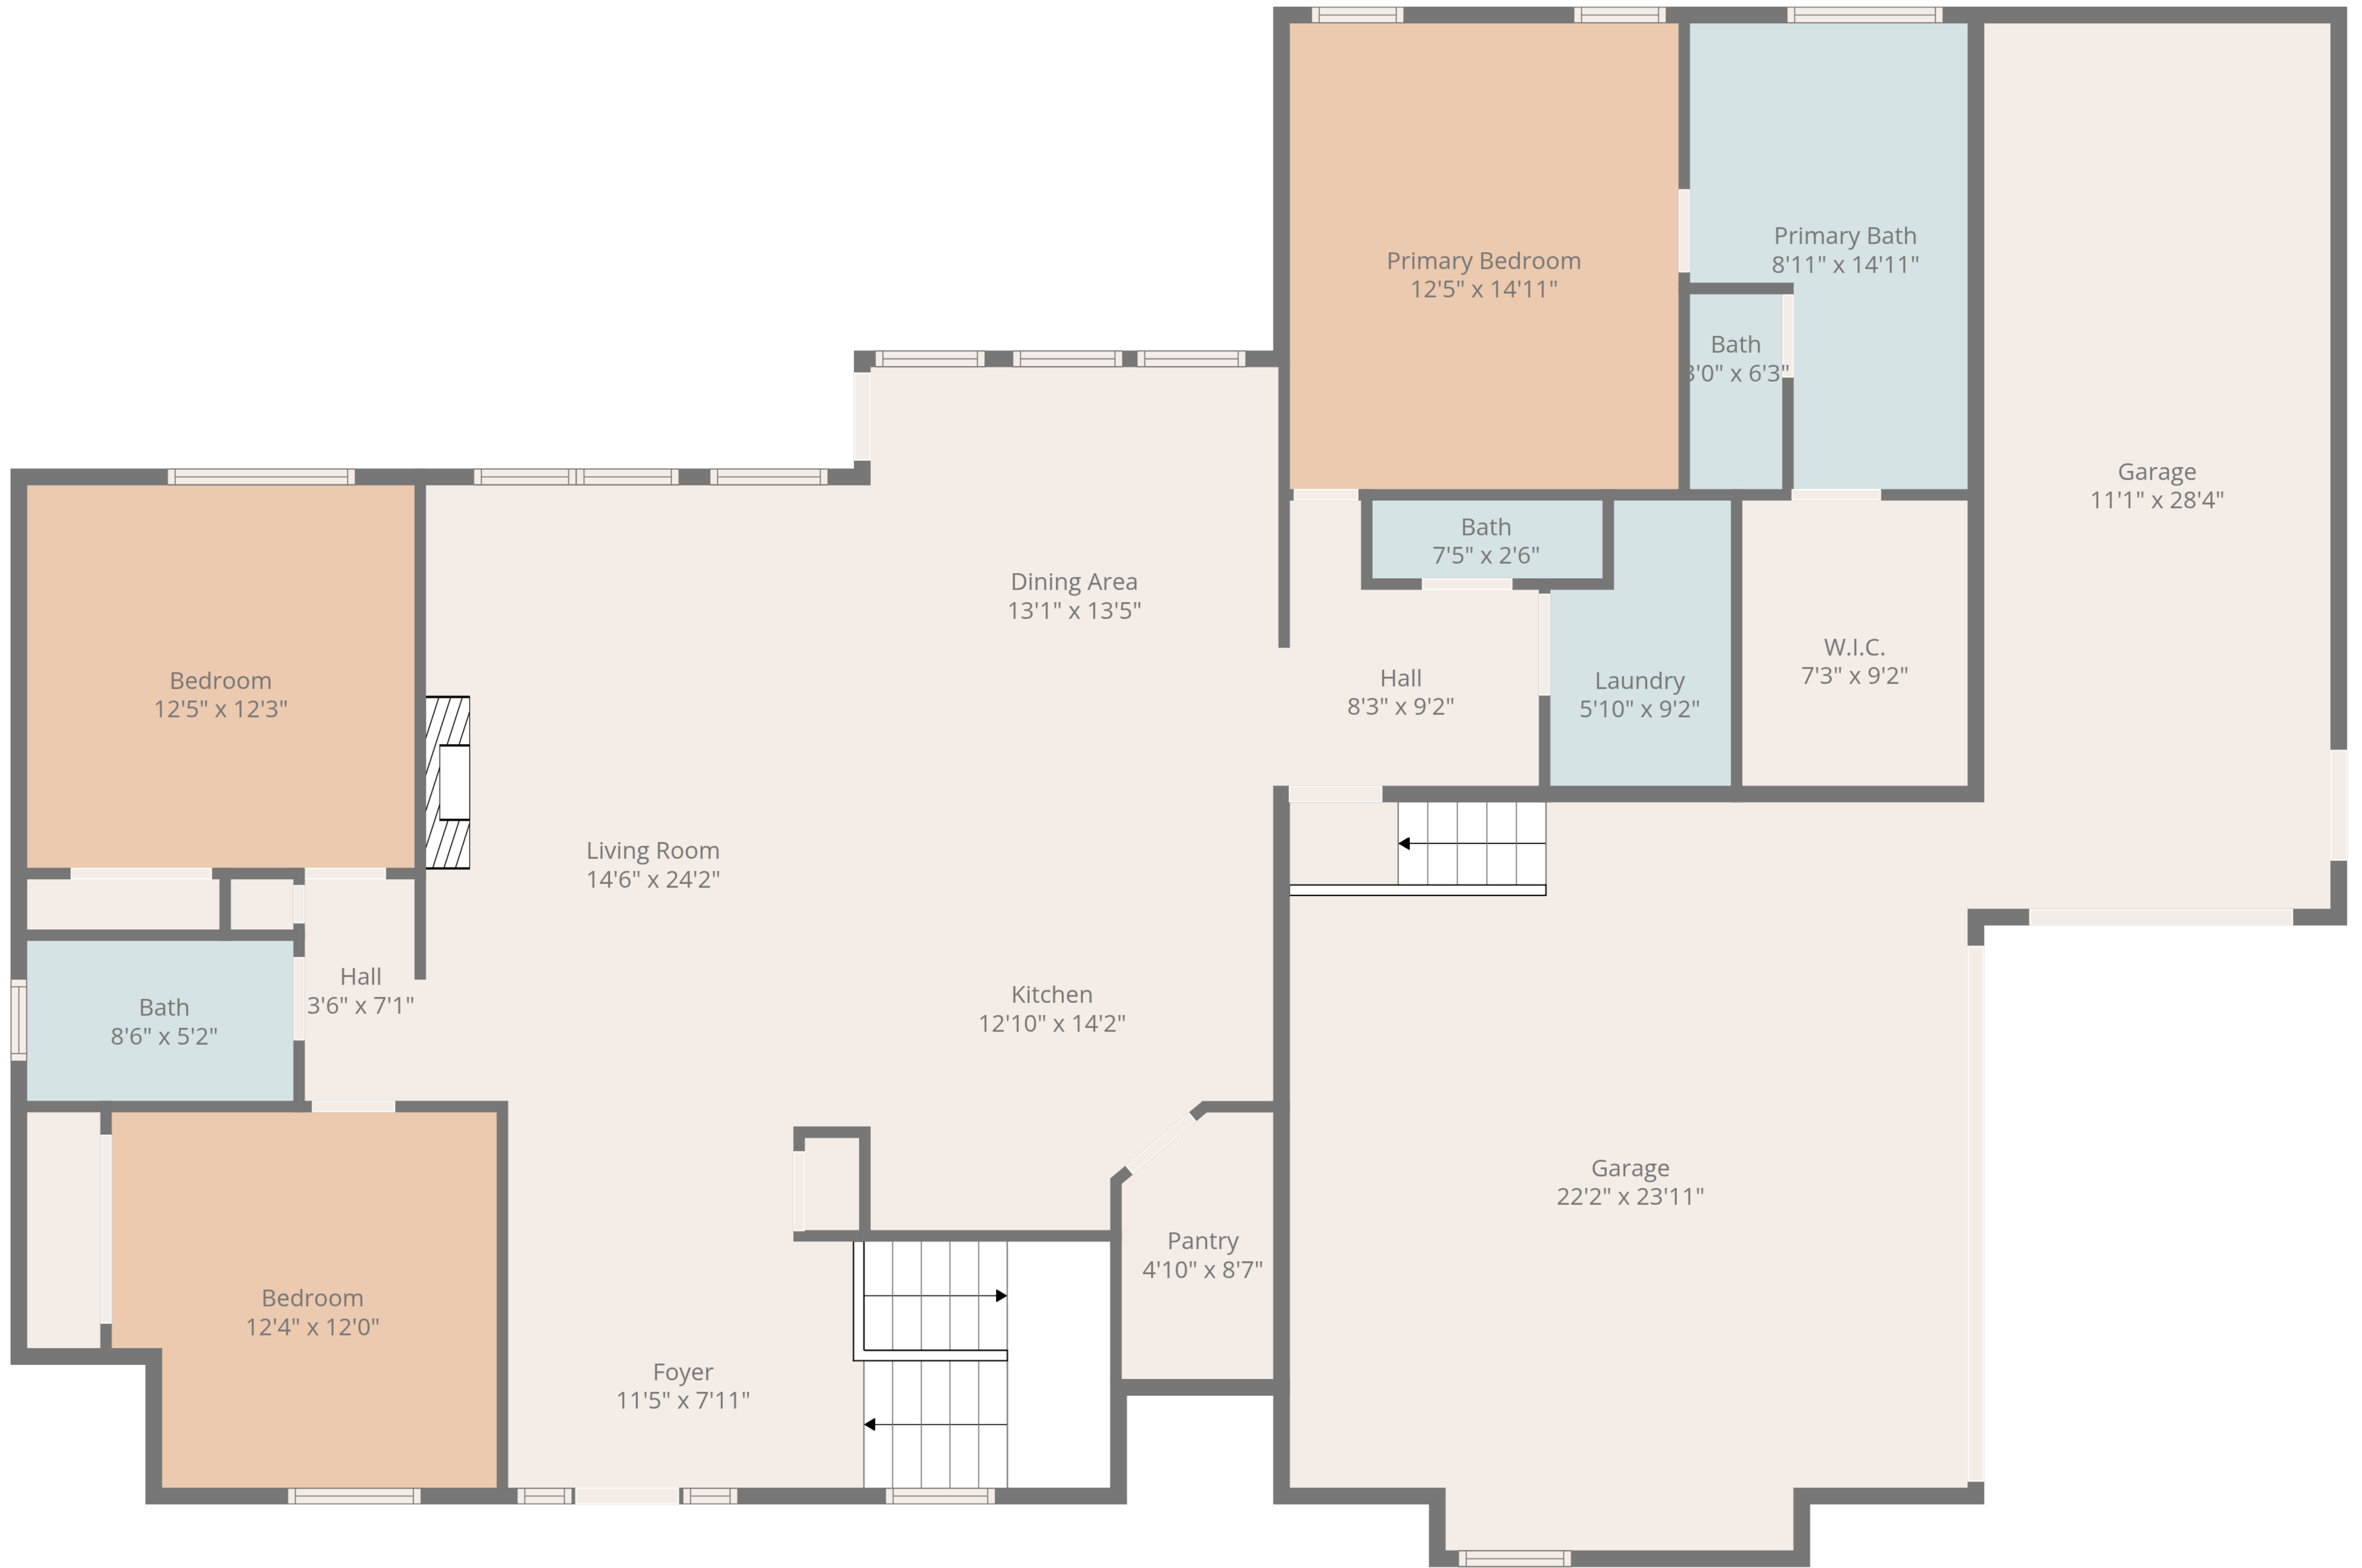

**TOTAL: 3383 sq. ft**

Basement: 1558 sq. ft, 1st floor: 1825 sq. ft

EXCLUDED AREAS: STORAGE: 210 sq. ft, UTILITY: 88 sq. ft, GARAGE: 814 sq. ft,

WALLS: 274 sq. ft

**TOTAL: 3383 sq. ft**

Basement: 1558 sq. ft, 1st floor: 1825 sq. ft

EXCLUDED AREAS: STORAGE: 210 sq. ft, UTILITY: 88 sq. ft, GARAGE: 814 sq. ft,

WALLS: 274 sq. ft

Basement

1st Floor

**TOTAL: 3383 sq. ft**

Basement: 1558 sq. ft, 1st floor: 1825 sq. ft

EXCLUDED AREAS: STORAGE: 210 sq. ft, UTILITY: 88 sq. ft, GARAGE: 814 sq. ft,

WALLS: 274 sq. ft