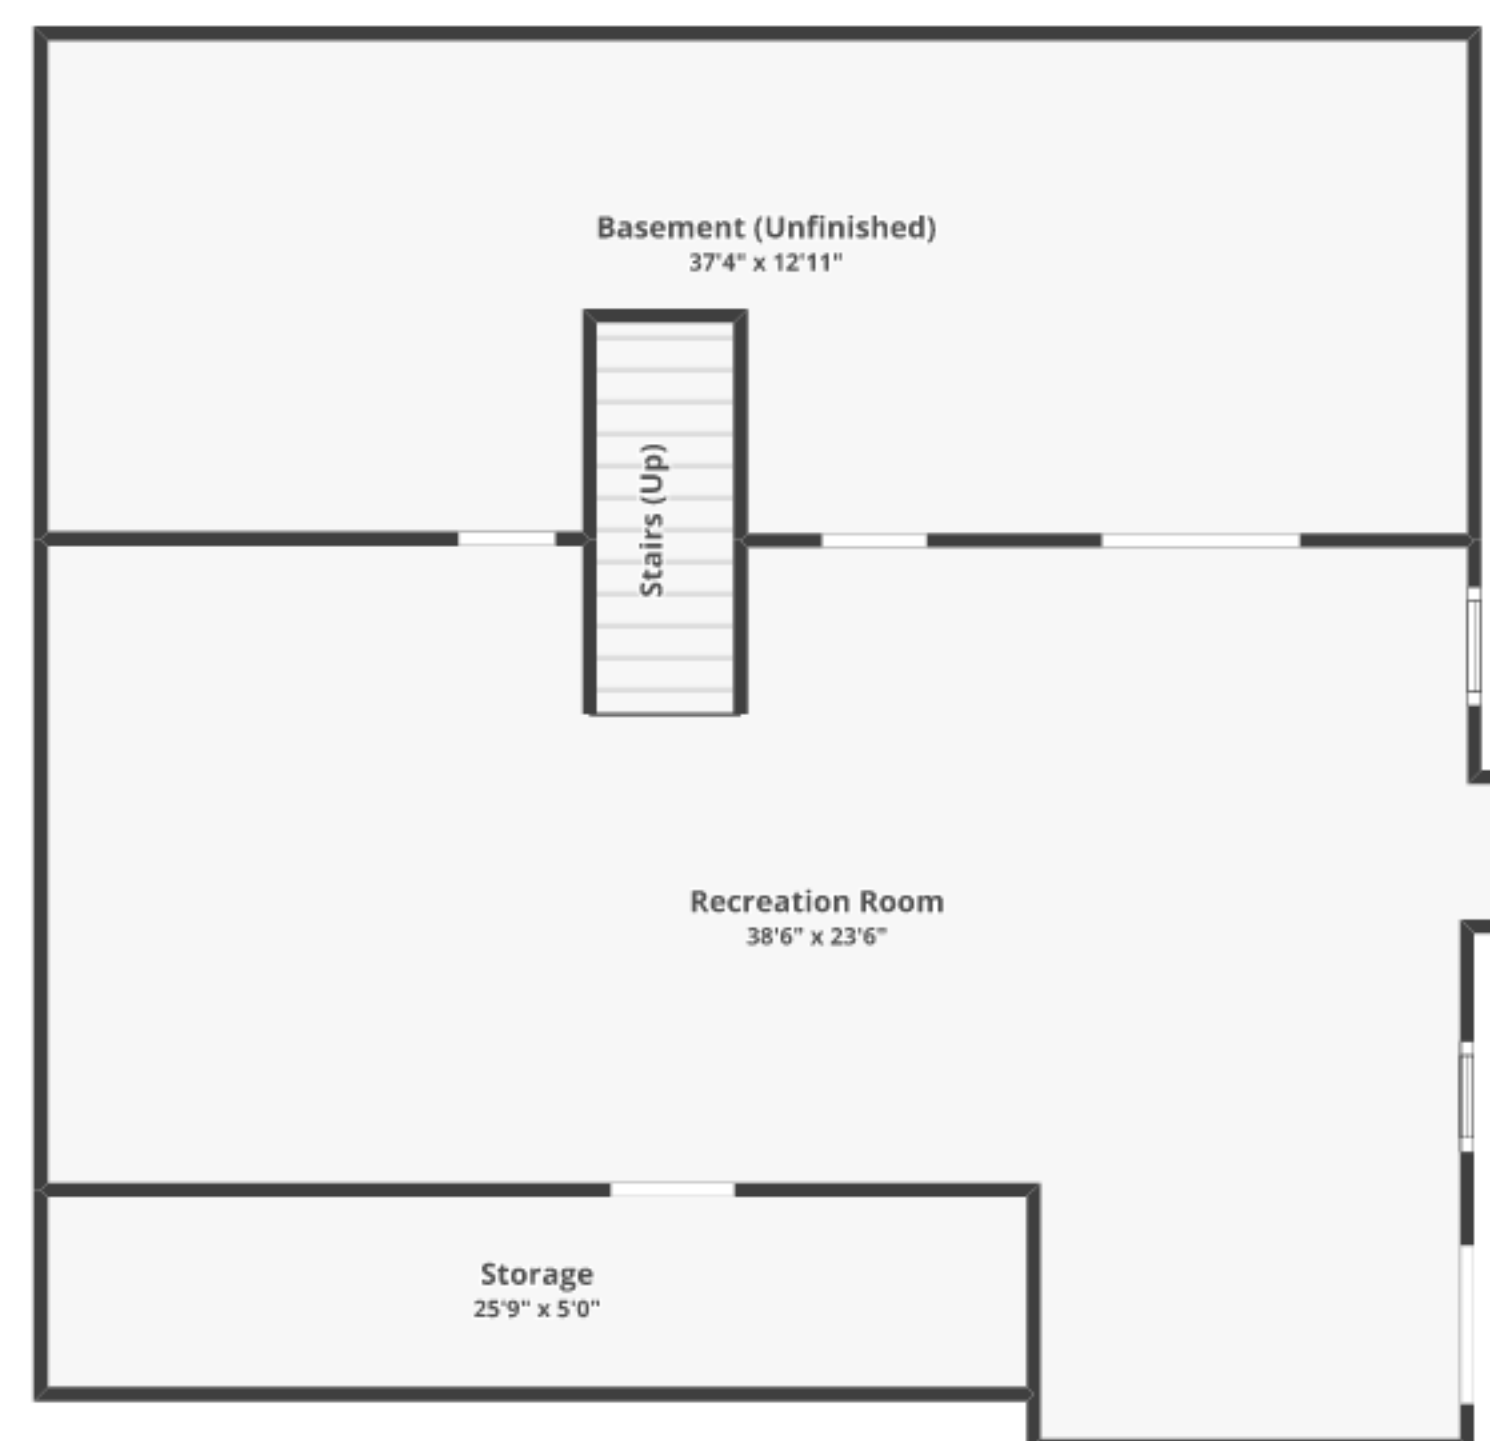

230 Conifer Ln, Winchester, VA 22602

Total finished area: ~3,780.36 sq. ft.

MAIN LEVEL
Finished area: ~1,271.86 sq. ft.

BASEMENT
Finished area: ~810.17 sq. ft.

UPPER LEVEL
Finished area: ~1,698.34 sq. ft.