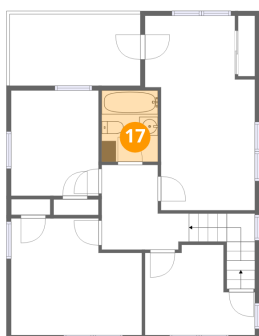

14 Floor 3 - Hall

Dimensions: 9'6" x 9'0"
Area: 103 sq. ft
Counted as living area: Yes

Heated: Yes
Finished: Yes
Enclosed: Yes
Contiguous: Yes
Permitted: Yes
Wet space: No
Addition: No
Conversion: No

2704 Floraland Drive Northwest, Roundhill, Roanoke, Roanoke city, Virginia, United States, 24012

15 Floor 3 - Balcony

Dimensions: 14'0" x 7'8"
Area: 107 sq. ft
Counted as living area: No

Heated: No
Finished: No
Enclosed: No
Contiguous: Yes
Permitted: Yes
Wet space: No
Addition: No
Conversion: No

16 Floor 3 - Bedroom

Dimensions: 14'0" x 12'6"
Area: 157 sq. ft
Counted as living area: Yes

Heated: Yes
Finished: Yes
Enclosed: Yes
Contiguous: Yes
Permitted: Yes
Wet space: No
Addition: No
Conversion: No

17 Floor 3 - Bath

Dimensions: 6'0" x 7'7"
Area: 46 sq. ft
Counted as living area: Yes