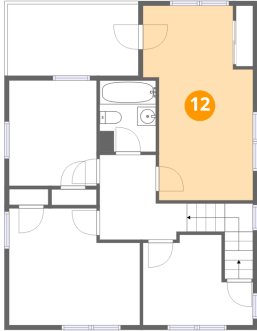

10 Floor 2 - Foyer

Dimensions: 10'0" x 13'0"
Area: 109 sq. ft
Counted as living area: Yes

Heated: Yes
Finished: Yes
Enclosed: Yes
Contiguous: Yes
Permitted: Yes
Wet space: No
Addition: No
Conversion: No

11 Floor 3 - Bedroom

Dimensions: 9'4" x 11'3"
Area: 105 sq. ft
Counted as living area: Yes

Heated: Yes
Finished: Yes
Enclosed: Yes
Contiguous: Yes
Permitted: Yes
Wet space: No
Addition: No
Conversion: No

2704 Floraland Drive Northwest, Roundhill, Roanoke, Roanoke city, Virginia, United States, 24012

12 Floor 3 - Primary Bedroom

Dimensions: 11'9" x 20'9"
Area: 207 sq. ft
Counted as living area: Yes

Heated: Yes
Finished: Yes
Enclosed: Yes
Contiguous: Yes
Permitted: Yes
Wet space: No
Addition: No
Conversion: No