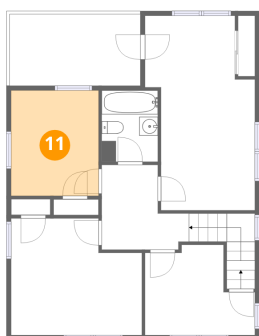

11 Floor 3 - Bedroom

Dimensions: 9'4" x 11'3"
Area: 105 sq. ft
Counted as living area: Yes

Heated: Yes
Finished: Yes
Enclosed: Yes
Contiguous: Yes
Permitted: Yes
Wet space: No
Addition: No
Conversion: No