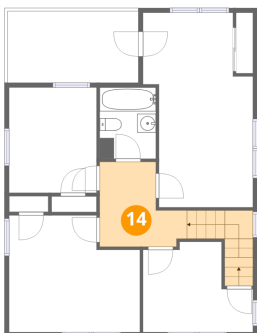

14 Floor 3 - Hall

Dimensions: 9'6" x 9'0"
Area: 103 sq. ft
Counted as living area: Yes

Heated: Yes
Finished: Yes
Enclosed: Yes
Contiguous: Yes
Permitted: Yes
Wet space: No
Addition: No
Conversion: No