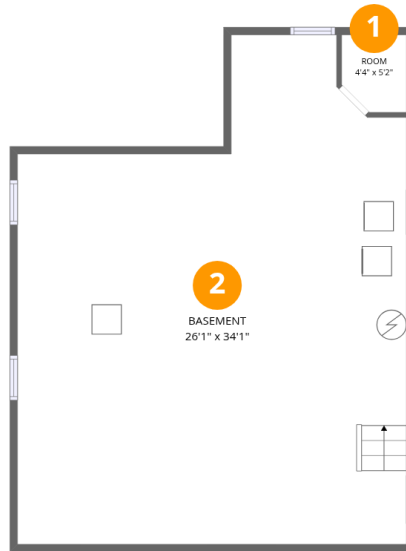

Home data report

2704 Floraland Drive Northwest, Roundhill, Roanoke, Roanoke city, Virginia, United States, 24012

Total Area: 1549 sq. ft

Basement: 0 sq. ft, 1st Floor: 776 sq. ft, 2nd Floor: 773 sq. ft, 3rd Floor: 0 sq. ft

4 Floors

4 Bedrooms

1 Bathrooms

Home data report

2704 Floraland Drive Northwest, Roundhill, Roanoke, Roanoke city, Virginia, United States, 24012

Room dimensions

Floor 1 Below grade

Total:0sqft

Excluded: 774sqft

#		Dimensions	sqft	Counted as living area
1	Room	4'4" x 5'2"	21 sq. ft	No
2	Basement	26'1" x 34'1"	750 sq. ft	No

Home data report

2704 Floraland Drive Northwest, Roundhill, Roanoke, Roanoke city, Virginia, United States, 24012

Home data report

2704 Floraland Drive Northwest, Roundhill, Roanoke, Roanoke city, Virginia, United States, 24012

Room dimensions

Floor 3

Total:773sqft

Excluded: 107sqft

#		Dimensions	sqft	Counted as living area
11	Bedroom	9'4" x 11'3"	105 sq. ft	Yes
12	Primary Bedroom	11'9" x 20'9"	207 sq. ft	Yes
13	Bedroom	11'9" x 9'8"	93 sq. ft	Yes
14	Hall	9'6" x 9'0"	103 sq. ft	Yes
15	Balcony	14'0" x 7'8"	107 sq. ft	No
16	Bedroom	14'0" x 12'6"	157 sq. ft	Yes
17	Bath	6'0" x 7'7"	46 sq. ft	Yes