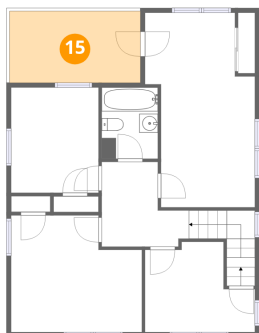

2704 Floraland Drive Northwest, Roundhill, Roanoke, Roanoke city, Virginia, United States, 24012

15 Floor 3 - Balcony

Dimensions: 14'0" x 7'8"
Area: 107 sq. ft
Counted as living area: No

Heated: No
Finished: No
Enclosed: No
Contiguous: Yes
Permitted: Yes
Wet space: No
Addition: No
Conversion: No