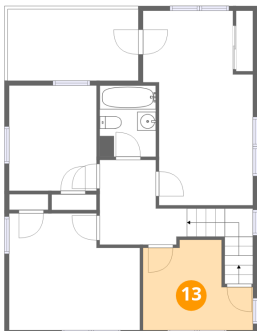

2704 Floraland Drive Northwest, Roundhill, Roanoke, Roanoke city, Virginia, United States, 24012

12 Floor 3 - Primary Bedroom

Dimensions: 11'9" x 20'9"
Area: 207 sq. ft
Counted as living area: Yes

Heated: Yes
Finished: Yes
Enclosed: Yes
Contiguous: Yes
Permitted: Yes
Wet space: No
Addition: No
Conversion: No

13 Floor 3 - Bedroom

Dimensions: 11'9" x 9'8"
Area: 93 sq. ft
Counted as living area: Yes

Heated: Yes
Finished: Yes
Enclosed: Yes
Contiguous: Yes
Permitted: Yes
Wet space: No
Addition: No
Conversion: No