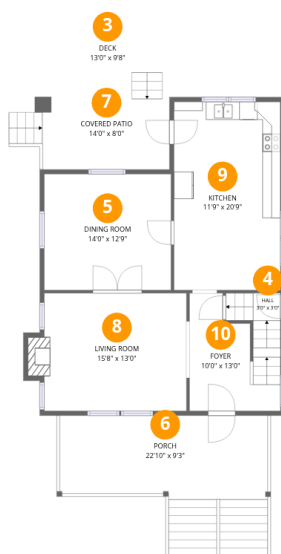

Excluded: Basement 753 sq. ft, Room 21 sq. ft, Covered patio 128 sq. ft, Deck 126 sq. ft, Porch 272 sq. ft, Fireplace 10 sq. ft, Balcony 107 sq. ft, Attic 419 sq. ft, Walls: 225 sq. ft

Property summary

Excluded: 774sqft

#		Dimensions	sqft	Counted as living area
1	Room	4'4" x 5'2"	21 sq. ft	No
2	Basement	26'1" x 34'1"	750 sq. ft	No

Home data report

2704 Floraland Drive Northwest, Roundhill, Roanoke, Roanoke city, Virginia, United States, 24012

Room dimensions

Floor 2

Total:776sqft Excluded: 536sqft

#		Dimensions	sqft	Counted as living area
3	Deck	13'0" x 9'8"	127 sq. ft	No
4	Hall	3'0" x 3'0"	18 sq. ft	Yes
5	Dining Room	14'0" x 12'9"	179 sq. ft	Yes
6	Porch	22'10" x 9'3"	272 sq. ft	No
7	Covered Patio	14'0" x 8'0"	128 sq. ft	No
8	Living Room	15'8" x 13'0"	211 sq. ft	Yes
9	Kitchen	11'9" x 20'9"	244 sq. ft	Yes
10	Foyer	10'0" x 13'0"	109 sq. ft	Yes

Home data report

2704 Floraland Drive Northwest, Roundhill, Roanoke, Roanoke city, Virginia, United States, 24012

Room dimensions

Floor 3

Total:773sqft

Excluded: 107sqft

#		Dimensions	sqft	Counted as living area
11	Bedroom	9'4" x 11'3"	105 sq. ft	Yes
12	Primary Bedroom	11'9" x 20'9"	207 sq. ft	Yes
13	Bedroom	11'9" x 9'8"	93 sq. ft	Yes
14	Hall	9'6" x 9'0"	103 sq. ft	Yes
15	Balcony	14'0" x 7'8"	107 sq. ft	No
16	Bedroom	14'0" x 12'6"	157 sq. ft	Yes
17	Bath	6'0" x 7'7"	46 sq. ft	Yes