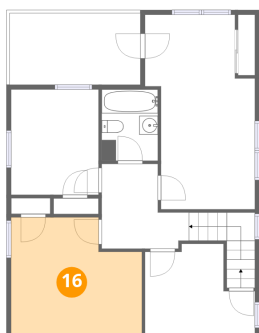

16 Floor 3 - Bedroom

Dimensions: 14'0" x 12'6"
Area: 157 sq. ft
Counted as living area: Yes

Heated: Yes
Finished: Yes
Enclosed: Yes
Contiguous: Yes
Permitted: Yes
Wet space: No
Addition: No
Conversion: No