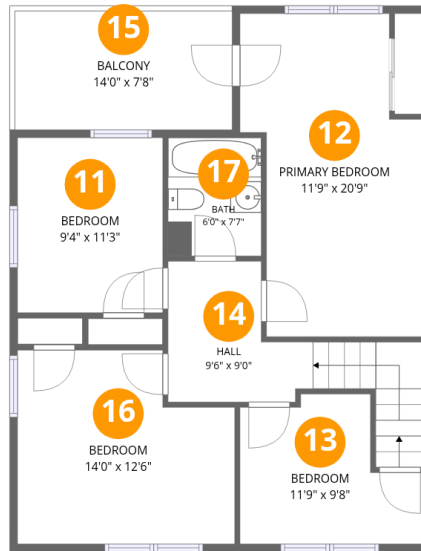

Excluded: 774sqft

#		Dimensions	sqft	Counted as living area
1	Room	4'4" x 5'2"	21 sq. ft	No
2	Basement	26'1" x 34'1"	750 sq. ft	No

Home data report

2704 Floraland Drive Northwest, Roundhill, Roanoke, Roanoke city, Virginia, United States, 24012

Room dimensions

Floor 2

Total:776sqft Excluded: 536sqft

#		Dimensions	sqft	Counted as living area
3	Deck	13'0" x 9'8"	127 sq. ft	No
4	Hall	3'0" x 3'0"	18 sq. ft	Yes
5	Dining Room	14'0" x 12'9"	179 sq. ft	Yes
6	Porch	22'10" x 9'3"	272 sq. ft	No
7	Covered Patio	14'0" x 8'0"	128 sq. ft	No
8	Living Room	15'8" x 13'0"	211 sq. ft	Yes
9	Kitchen	11'9" x 20'9"	244 sq. ft	Yes
10	Foyer	10'0" x 13'0"	109 sq. ft	Yes

Home data report

2704 Floraland Drive Northwest, Roundhill, Roanoke, Roanoke city, Virginia, United States, 24012

Room dimensions

Floor 3

Total:773sqft

Excluded: 107sqft

#		Dimensions	sqft	Counted as living area
11	Bedroom	9'4" x 11'3"	105 sq. ft	Yes
12	Primary Bedroom	11'9" x 20'9"	207 sq. ft	Yes
13	Bedroom	11'9" x 9'8"	93 sq. ft	Yes
14	Hall	9'6" x 9'0"	103 sq. ft	Yes
15	Balcony	14'0" x 7'8"	107 sq. ft	No
16	Bedroom	14'0" x 12'6"	157 sq. ft	Yes
17	Bath	6'0" x 7'7"	46 sq. ft	Yes

2704 Floraland Drive Northwest, Roundhill, Roanoke, Roanoke city, Virginia, United States, 24012

12 Floor 3 - Primary Bedroom

Dimensions: 11'9" x 20'9"
Area: 207 sq. ft
Counted as living area: Yes

Heated: Yes
Finished: Yes
Enclosed: Yes
Contiguous: Yes
Permitted: Yes
Wet space: No
Addition: No
Conversion: No