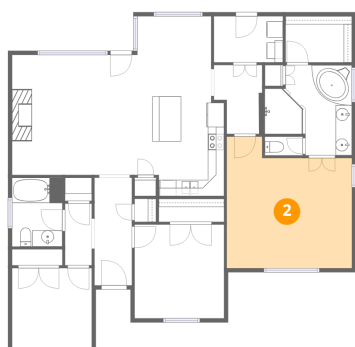

2 Floor 1 - Primary Bedroom

Dimensions: 15'5" x 16'2"
Area: 220 sq. ft
Counted as living area: Yes

Heated: Yes
Finished: Yes
Enclosed: Yes
Contiguous: Yes
Permitted: Yes
Wet space: No
Addition: No
Conversion: No