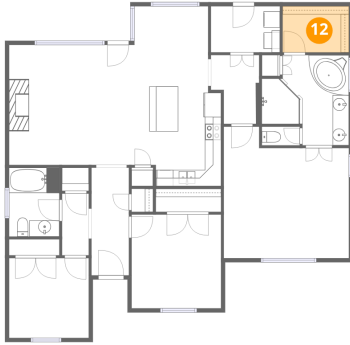

Heated: Yes
Finished: Yes
Enclosed: Yes
Contiguous: Yes
Permitted: Yes
Wet space: No
Addition: No
Conversion: No

10 Floor 1 - Bath

Dimensions: 6'2" x 8'6"
Area: 52 sq. ft
Counted as living area: Yes

Heated: Yes
Finished: Yes
Enclosed: Yes
Contiguous: Yes
Permitted: Yes
Wet space: Yes
Addition: No
Conversion: No

11 Floor 1 - Bedroom

Dimensions: 9'9" x 9'10"
Area: 96 sq. ft
Counted as living area: Yes

Heated: Yes
Finished: Yes
Enclosed: Yes
Contiguous: Yes
Permitted: Yes
Wet space: No
Addition: No
Conversion: No

50 Arabella Cir, Oakland, TN, US

12 Floor 1 - W.I.C.

Dimensions: 8'2" x 5'8"
Area: 46 sq. ft
Counted as living area: Yes

Heated: Yes
Finished: Yes
Enclosed: Yes
Contiguous: Yes
Permitted: Yes
Wet space: No
Addition: No
Conversion: No