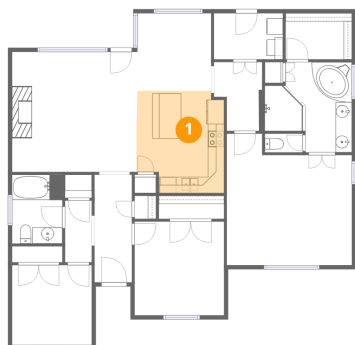

50 Arabella Cir, Oakland, TN, US

1st floor

Total Area: 1399 sq. ft

1st Floor: 1399 sq. ft

Excluded: Walls: 88 sq. ft

Property summary

 **1** Floors

 **3** Bedrooms

 **2** Bathrooms

50 Arabella Cir, Oakland, TN, US

Room dimensions

Floor 1

Total: 1399 sqft Excluded: 0 sqft

#		Dimensions	sqft	Counted as living area
1	Kitchen	10'10" x 12'7"	126 sq. ft	Yes
2	Primary Bedroom	15'5" x 16'2"	220 sq. ft	Yes
3	Dining Area	9'1" x 9'6"	87 sq. ft	Yes
4	Bedroom	11'0" x 11'6"	127 sq. ft	Yes
5	Hall	4'7" x 13'3"	61 sq. ft	Yes
6	Hall	3'3" x 7'7"	25 sq. ft	Yes
7	Laundry	8'6" x 5'8"	48 sq. ft	Yes
8	Bath	4'8" x 2'4"	11 sq. ft	Yes
9	Living Room	15'5" x 14'9"	227 sq. ft	Yes
10	Bath	6'2" x 8'6"	52 sq. ft	Yes
11	Bedroom	9'9" x 9'10"	96 sq. ft	Yes

50 Arabella Cir,Oakland,TN,US

#		Dimensions	sqft	Counted as living area
12	W.I.C.	8'2" x 5'8"	46 sq. ft	Yes
13	Hall	5'11" x 8'6"	44 sq. ft	Yes
14	Primary Bath	10'9" x 11'1"	98 sq. ft	Yes

50 Arabella Cir, Oakland, TN, US

1 Floor 1 - Kitchen

Dimensions: 10'10" x 12'7"
Area: 126 sq. ft
Counted as living area: Yes

Heated: Yes
Finished: Yes
Enclosed: Yes
Contiguous: Yes
Permitted: Yes
Wet space: No
Addition: No
Conversion: No