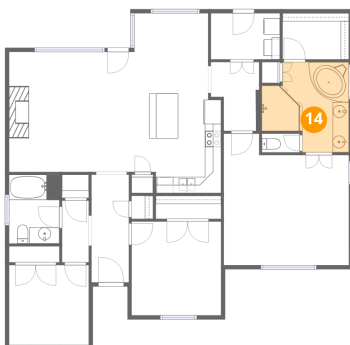

50 Arabella Cir, Oakland, TN, US

12 Floor 1 - W.I.C.

Dimensions: 8'2" x 5'8"
Area: 46 sq. ft
Counted as living area: Yes

Heated: Yes
Finished: Yes
Enclosed: Yes
Contiguous: Yes
Permitted: Yes
Wet space: No
Addition: No
Conversion: No

13 Floor 1 - Hall

Dimensions: 5'11" x 8'6"
Area: 44 sq. ft
Counted as living area: Yes

Heated: Yes
Finished: Yes
Enclosed: Yes
Contiguous: Yes
Permitted: Yes
Wet space: No
Addition: No
Conversion: No

14 Floor 1 - Primary Bath

Dimensions: 10'9" x 11'1"
Area: 98 sq. ft
Counted as living area: Yes

Heated: Yes
Finished: Yes
Enclosed: Yes
Contiguous: Yes
Permitted: Yes
Wet space: Yes
Addition: No
Conversion: No