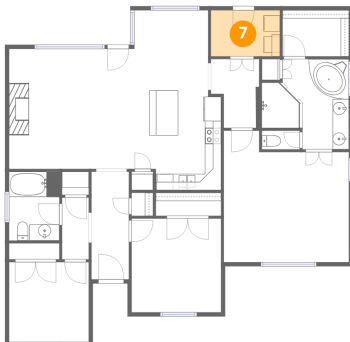

50 Arabella Cir, Oakland, TN, US

3 Floor 1 - Dining Area

Dimensions: 9'1" x 9'6"
Area: 87 sq. ft
Counted as living area: Yes

Heated: Yes
Finished: Yes
Enclosed: Yes
Contiguous: Yes
Permitted: Yes
Wet space: No
Addition: No
Conversion: No

5 Floor 1 - Hall

Dimensions: 4'7" x 13'3"
Area: 61 sq. ft
Counted as living area: Yes

Heated: Yes
Finished: Yes
Enclosed: Yes
Contiguous: Yes
Permitted: Yes
Wet space: No
Addition: No
Conversion: No

50 Arabella Cir, Oakland, TN, US

6 Floor 1 - Hall

Dimensions: 3'3" x 7'7"
Area: 25 sq. ft
Counted as living area: Yes

Heated: Yes
Finished: Yes
Enclosed: Yes
Contiguous: Yes
Permitted: Yes
Wet space: No
Addition: No
Conversion: No

7 Floor 1 - Laundry