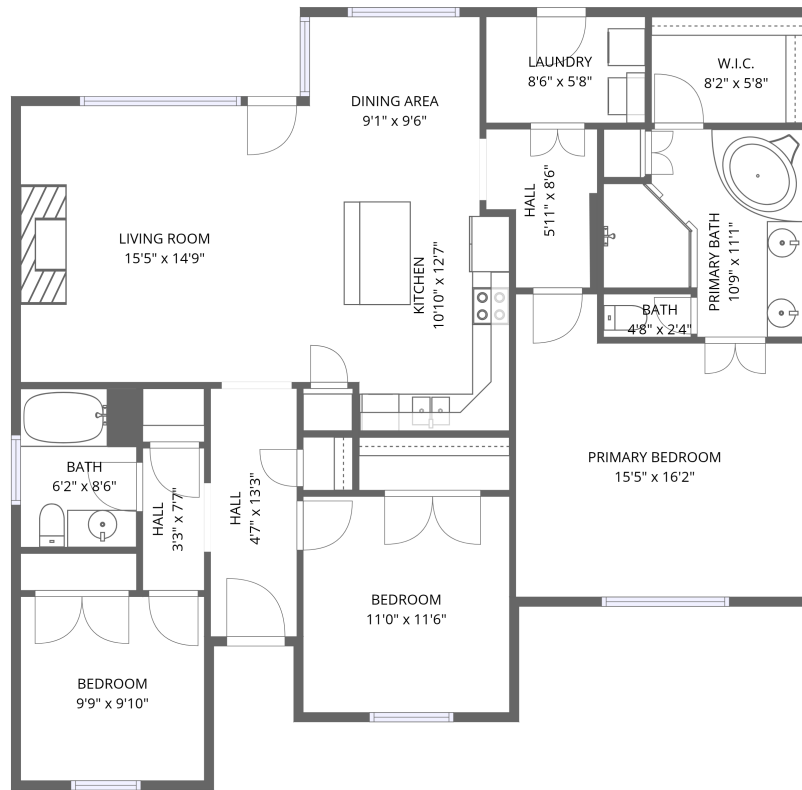

50 Arabella Cir, Oakland, TN, US

1st floor

Total Area: 1399 sq. ft

1st Floor: 1399 sq. ft

Excluded: Walls: 88 sq. ft

Property summary

 **1** Floors

 **3** Bedrooms

 **2** Bathrooms

50 Arabella Cir, Oakland, TN, US

Room dimensions

Floor 1

Total: 1399 sqft Excluded: 0 sqft

#		Dimensions	sqft	Counted as living area
1	Kitchen	10'10" x 12'7"	126 sq. ft	Yes
2	Primary Bedroom	15'5" x 16'2"	220 sq. ft	Yes
3	Dining Area	9'1" x 9'6"	87 sq. ft	Yes
4	Bedroom	11'0" x 11'6"	127 sq. ft	Yes
5	Hall	4'7" x 13'3"	61 sq. ft	Yes
6	Hall	3'3" x 7'7"	25 sq. ft	Yes
7	Laundry	8'6" x 5'8"	48 sq. ft	Yes
8	Bath	4'8" x 2'4"	11 sq. ft	Yes
9	Living Room	15'5" x 14'9"	227 sq. ft	Yes
10	Bath	6'2" x 8'6"	52 sq. ft	Yes
11	Bedroom	9'9" x 9'10"	96 sq. ft	Yes

1 Floor 1 - Kitchen

Dimensions: 10'10" x 12'7"
Area: 126 sq. ft
Counted as living area: Yes

Heated: Yes
Finished: Yes
Enclosed: Yes
Contiguous: Yes
Permitted: Yes
Wet space: No
Addition: No
Conversion: No

50 Arabella Cir, Oakland, TN, US

3 Floor 1 - Dining Area

Dimensions: 9'1" x 9'6"
Area: 87 sq. ft
Counted as living area: Yes

Heated: Yes
Finished: Yes
Enclosed: Yes
Contiguous: Yes
Permitted: Yes
Wet space: No
Addition: No
Conversion: No