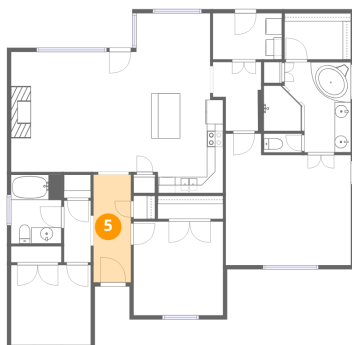

50 Arabella Cir, Oakland, TN, US

3 Floor 1 - Dining Area

Dimensions: 9'1" x 9'6"
Area: 87 sq. ft
Counted as living area: Yes

Heated: Yes
Finished: Yes
Enclosed: Yes
Contiguous: Yes
Permitted: Yes
Wet space: No
Addition: No
Conversion: No

5 Floor 1 - Hall

Dimensions: 4'7" x 13'3"
Area: 61 sq. ft
Counted as living area: Yes

Heated: Yes
Finished: Yes
Enclosed: Yes
Contiguous: Yes
Permitted: Yes
Wet space: No
Addition: No
Conversion: No

50 Arabella Cir, Oakland, TN, US