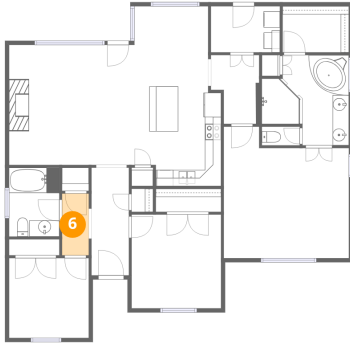

50 Arabella Cir, Oakland, TN, US

3 Floor 1 - Dining Area

Dimensions: 9'1" x 9'6"
Area: 87 sq. ft
Counted as living area: Yes

Heated: Yes
Finished: Yes
Enclosed: Yes
Contiguous: Yes
Permitted: Yes
Wet space: No
Addition: No
Conversion: No

5 Floor 1 - Hall

Dimensions: 4'7" x 13'3"
Area: 61 sq. ft
Counted as living area: Yes

Heated: Yes
Finished: Yes
Enclosed: Yes
Contiguous: Yes
Permitted: Yes
Wet space: No
Addition: No
Conversion: No

50 Arabella Cir, Oakland, TN, US

6 Floor 1 - Hall

Dimensions: 3'3" x 7'7"
Area: 25 sq. ft
Counted as living area: Yes

Heated: Yes
Finished: Yes
Enclosed: Yes
Contiguous: Yes
Permitted: Yes
Wet space: No
Addition: No
Conversion: No

7 Floor 1 - Laundry