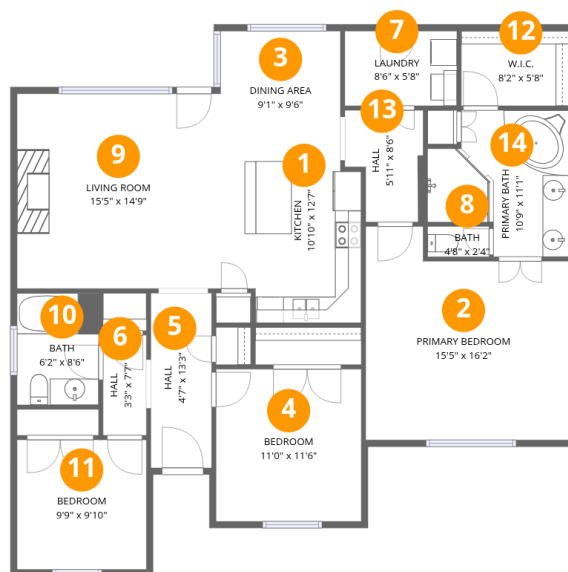

50 Arabella Cir, Oakland, TN, US

1st floor

Total Area: 1399 sq. ft

1st Floor: 1399 sq. ft

Excluded: Walls: 88 sq. ft

Property summary

 **1** Floors

 **3** Bedrooms

 **2** Bathrooms

50 Arabella Cir, Oakland, TN, US

Room dimensions

Floor 1

Total: 1399 sqft Excluded: 0 sqft

#		Dimensions	sqft	Counted as living area
1	Kitchen	10'10" x 12'7"	126 sq. ft	Yes
2	Primary Bedroom	15'5" x 16'2"	220 sq. ft	Yes
3	Dining Area	9'1" x 9'6"	87 sq. ft	Yes
4	Bedroom	11'0" x 11'6"	127 sq. ft	Yes
5	Hall	4'7" x 13'3"	61 sq. ft	Yes
6	Hall	3'3" x 7'7"	25 sq. ft	Yes
7	Laundry	8'6" x 5'8"	48 sq. ft	Yes
8	Bath	4'8" x 2'4"	11 sq. ft	Yes
9	Living Room	15'5" x 14'9"	227 sq. ft	Yes
10	Bath	6'2" x 8'6"	52 sq. ft	Yes
11	Bedroom	9'9" x 9'10"	96 sq. ft	Yes

1 Floor 1 - Kitchen

Dimensions: 10'10" x 12'7"
Area: 126 sq. ft
Counted as living area: Yes

Heated: Yes
Finished: Yes
Enclosed: Yes
Contiguous: Yes
Permitted: Yes
Wet space: No
Addition: No
Conversion: No

50 Arabella Cir, Oakland, TN, US

12 Floor 1 - W.I.C.

Dimensions: 8'2" x 5'8"
Area: 46 sq. ft
Counted as living area: Yes

Heated: Yes
Finished: Yes
Enclosed: Yes
Contiguous: Yes
Permitted: Yes
Wet space: No
Addition: No
Conversion: No