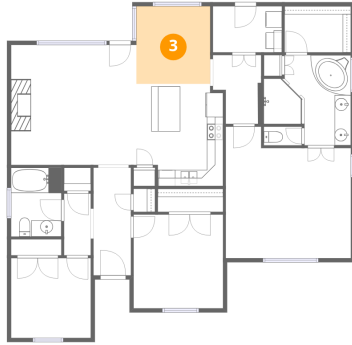

1 Floor 1 - Kitchen

Dimensions: 10'10" x 12'7"
Area: 126 sq. ft
Counted as living area: Yes

Heated: Yes
Finished: Yes
Enclosed: Yes
Contiguous: Yes
Permitted: Yes
Wet space: No
Addition: No
Conversion: No

2 Floor 1 - Primary Bedroom

Dimensions: 15'5" x 16'2"
Area: 220 sq. ft
Counted as living area: Yes

Heated: Yes
Finished: Yes
Enclosed: Yes
Contiguous: Yes
Permitted: Yes
Wet space: No
Addition: No
Conversion: No

50 Arabella Cir, Oakland, TN, US

3 Floor 1 - Dining Area

Dimensions: 9'1" x 9'6"
Area: 87 sq. ft
Counted as living area: Yes

Heated: Yes
Finished: Yes
Enclosed: Yes
Contiguous: Yes
Permitted: Yes
Wet space: No
Addition: No
Conversion: No