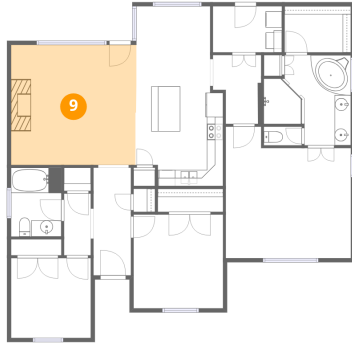

6 Floor 1 - Hall

Dimensions: 3'3" x 7'7"
Area: 25 sq. ft
Counted as living area: Yes

Heated: Yes
Finished: Yes
Enclosed: Yes
Contiguous: Yes
Permitted: Yes
Wet space: No
Addition: No
Conversion: No

7 Floor 1 - Laundry

Dimensions: 8'6" x 5'8"
Area: 48 sq. ft
Counted as living area: Yes

Heated: Yes
Finished: Yes
Enclosed: Yes
Contiguous: Yes
Permitted: Yes
Wet space: No
Addition: No
Conversion: No

8 Floor 1 - Bath

Dimensions: 4'8" x 2'4"
Area: 11 sq. ft
Counted as living area: Yes

Heated: Yes
Finished: Yes
Enclosed: Yes
Contiguous: Yes
Permitted: Yes
Wet space: No
Addition: No
Conversion: No

50 Arabella Cir, Oakland, TN, US

9 Floor 1 - Living Room

Dimensions: 15'5" x 14'9"
Area: 227 sq. ft
Counted as living area: Yes

Heated: Yes
Finished: Yes
Enclosed: Yes
Contiguous: Yes
Permitted: Yes
Wet space: No
Addition: No
Conversion: No

10 Floor 1 - Bath

Dimensions: 6'2" x 8'6"
Area: 52 sq. ft
Counted as living area: Yes

Heated: Yes
Finished: Yes
Enclosed: Yes
Contiguous: Yes
Permitted: Yes
Wet space: Yes
Addition: No
Conversion: No