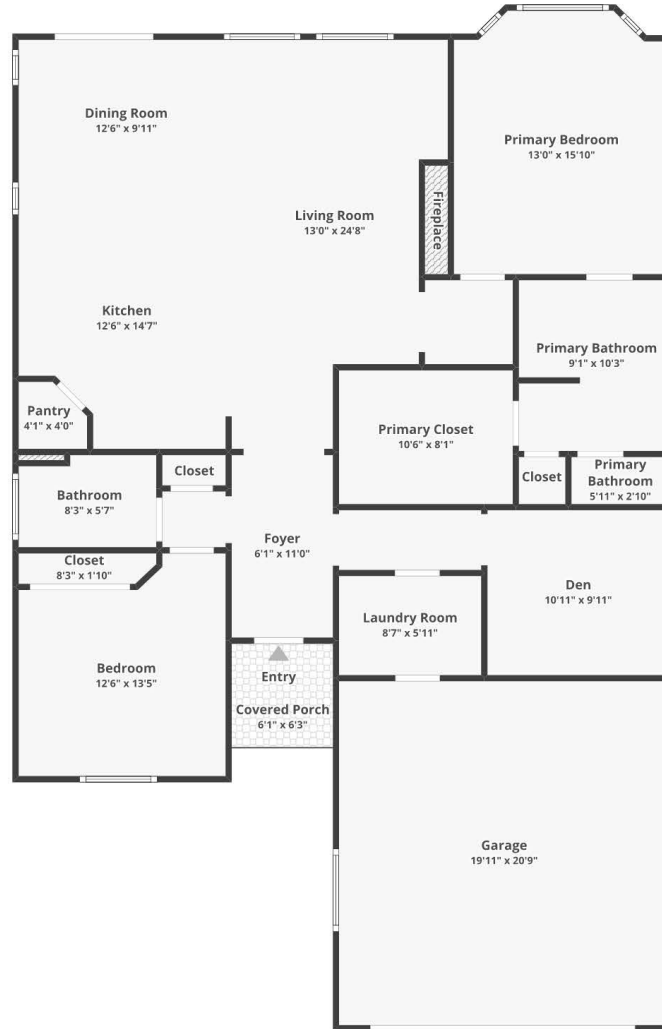

2507 Bellchase Dr, Manteca, CA 95336

Total finished area: ~1,491.52 sq. ft.

Floor 1