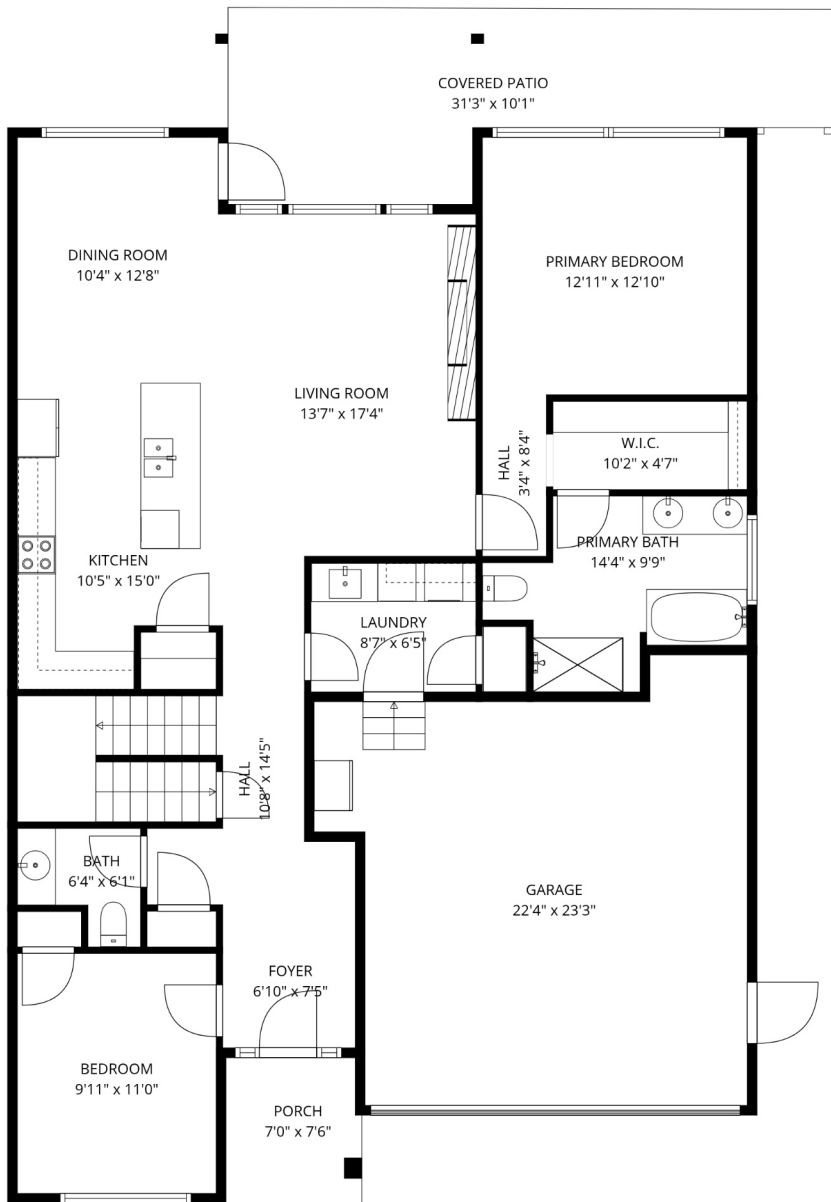

65561 Skylark Ln

Estimated Areas:

Main Floor: 1486 sq. ft

Above Main: 751 sq. ft

Total: 2237 Sq. Ft