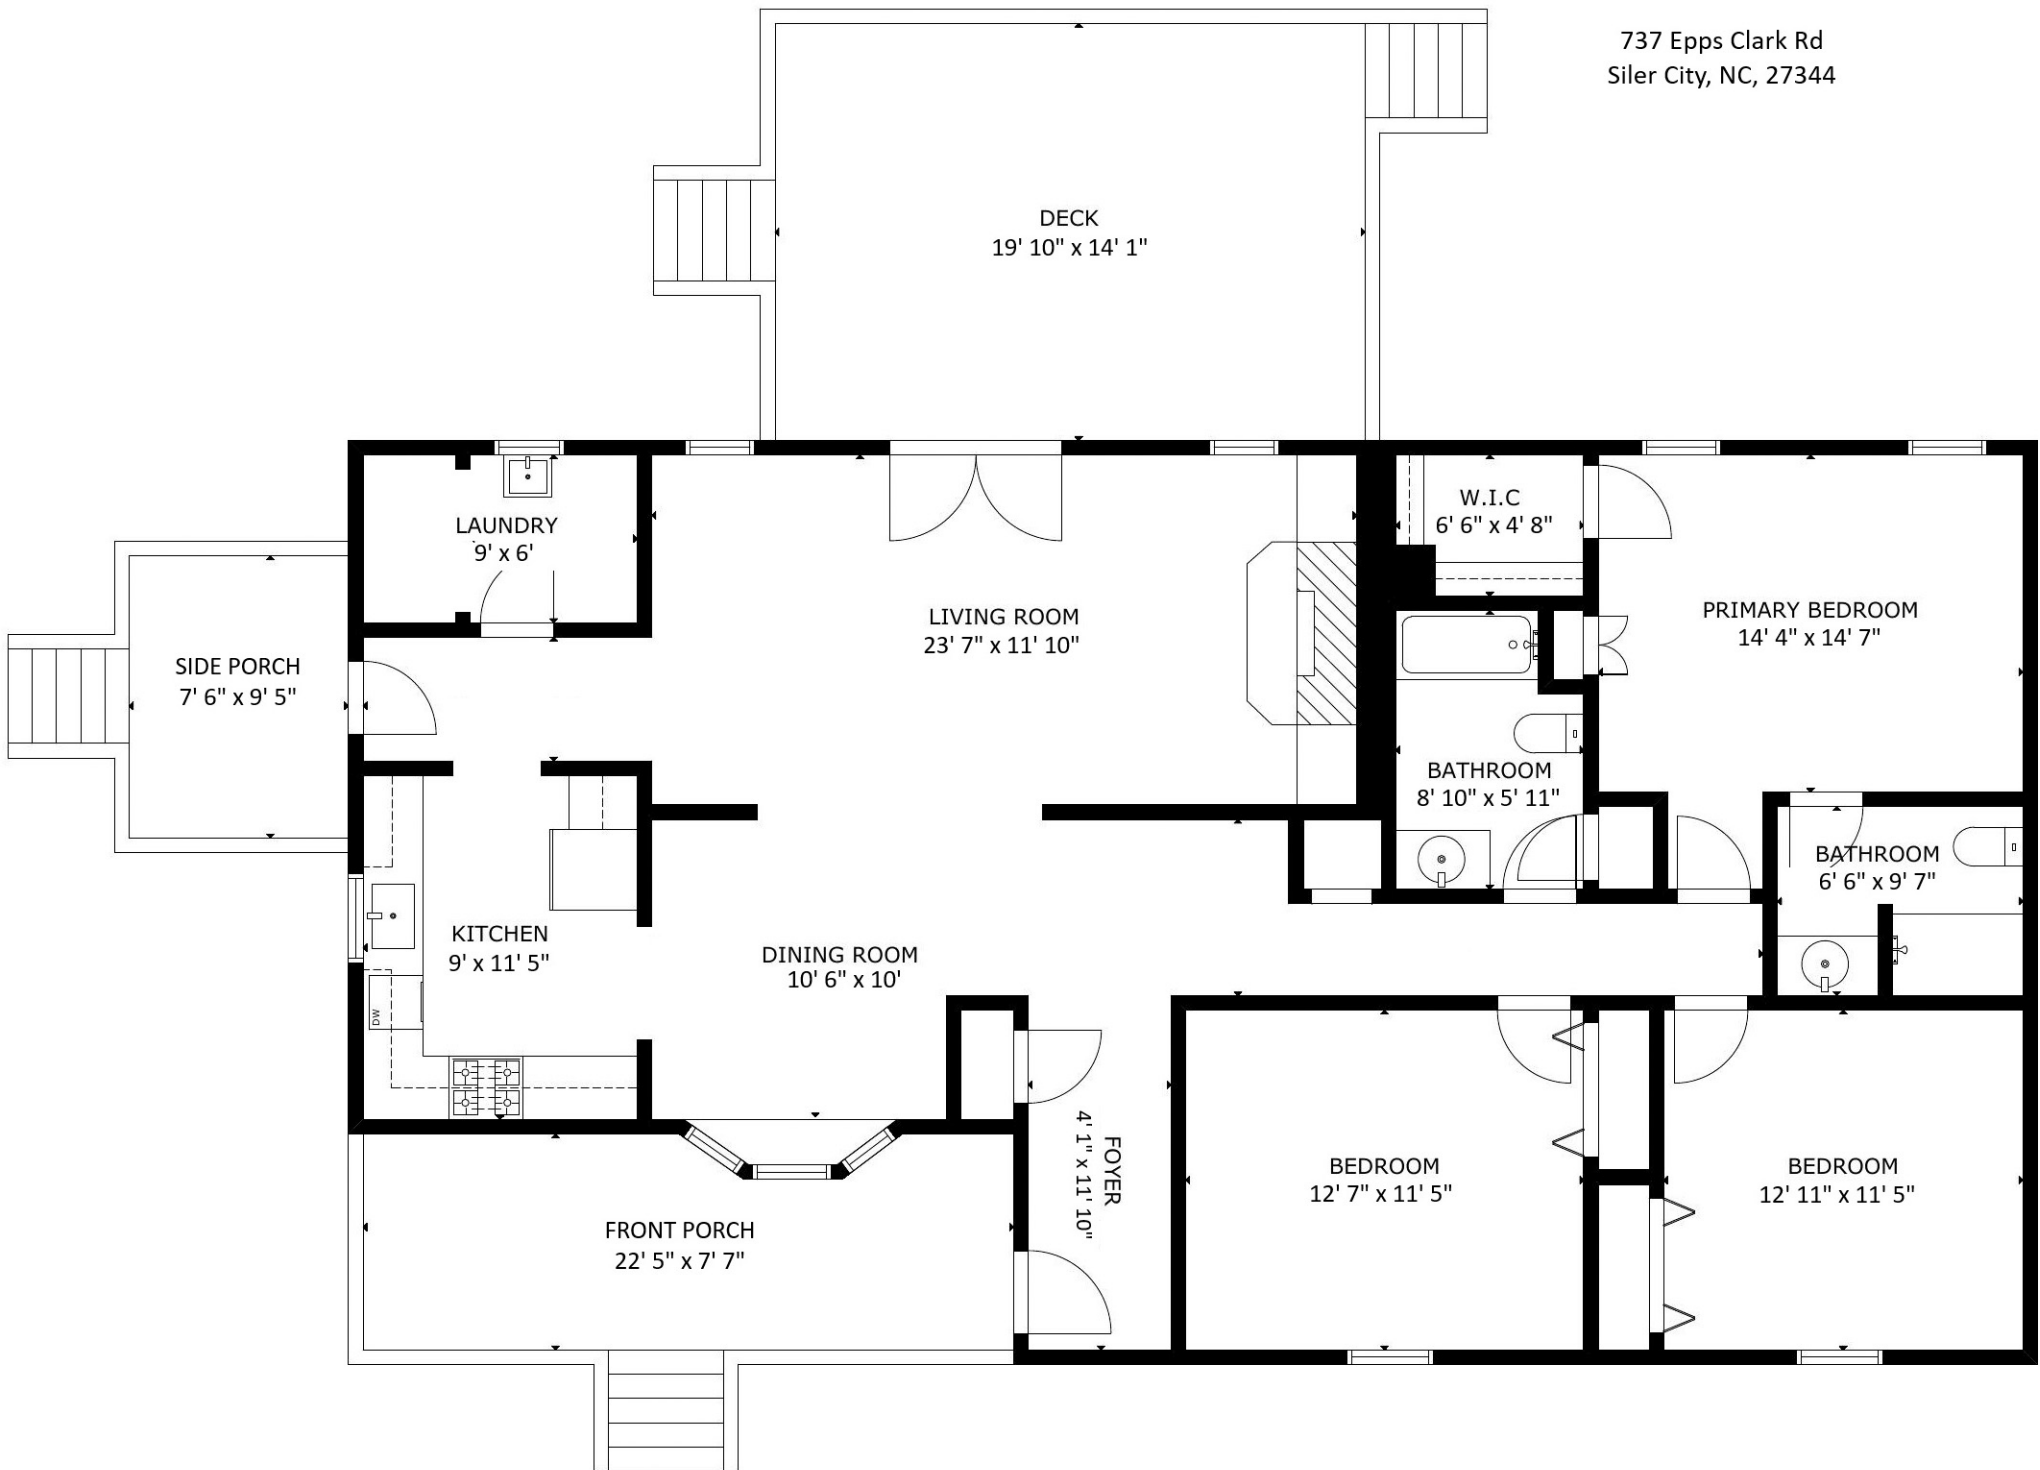

737 Epps Clark Rd
Siler City, NC, 27344

The following dimensions are approximate interior wall to wall dimensions, measured on site, from the widest portion of each room, then calculated to Feet/Inches from Rounded Decimal Feet. Information deemed reliable, but not guaranteed.