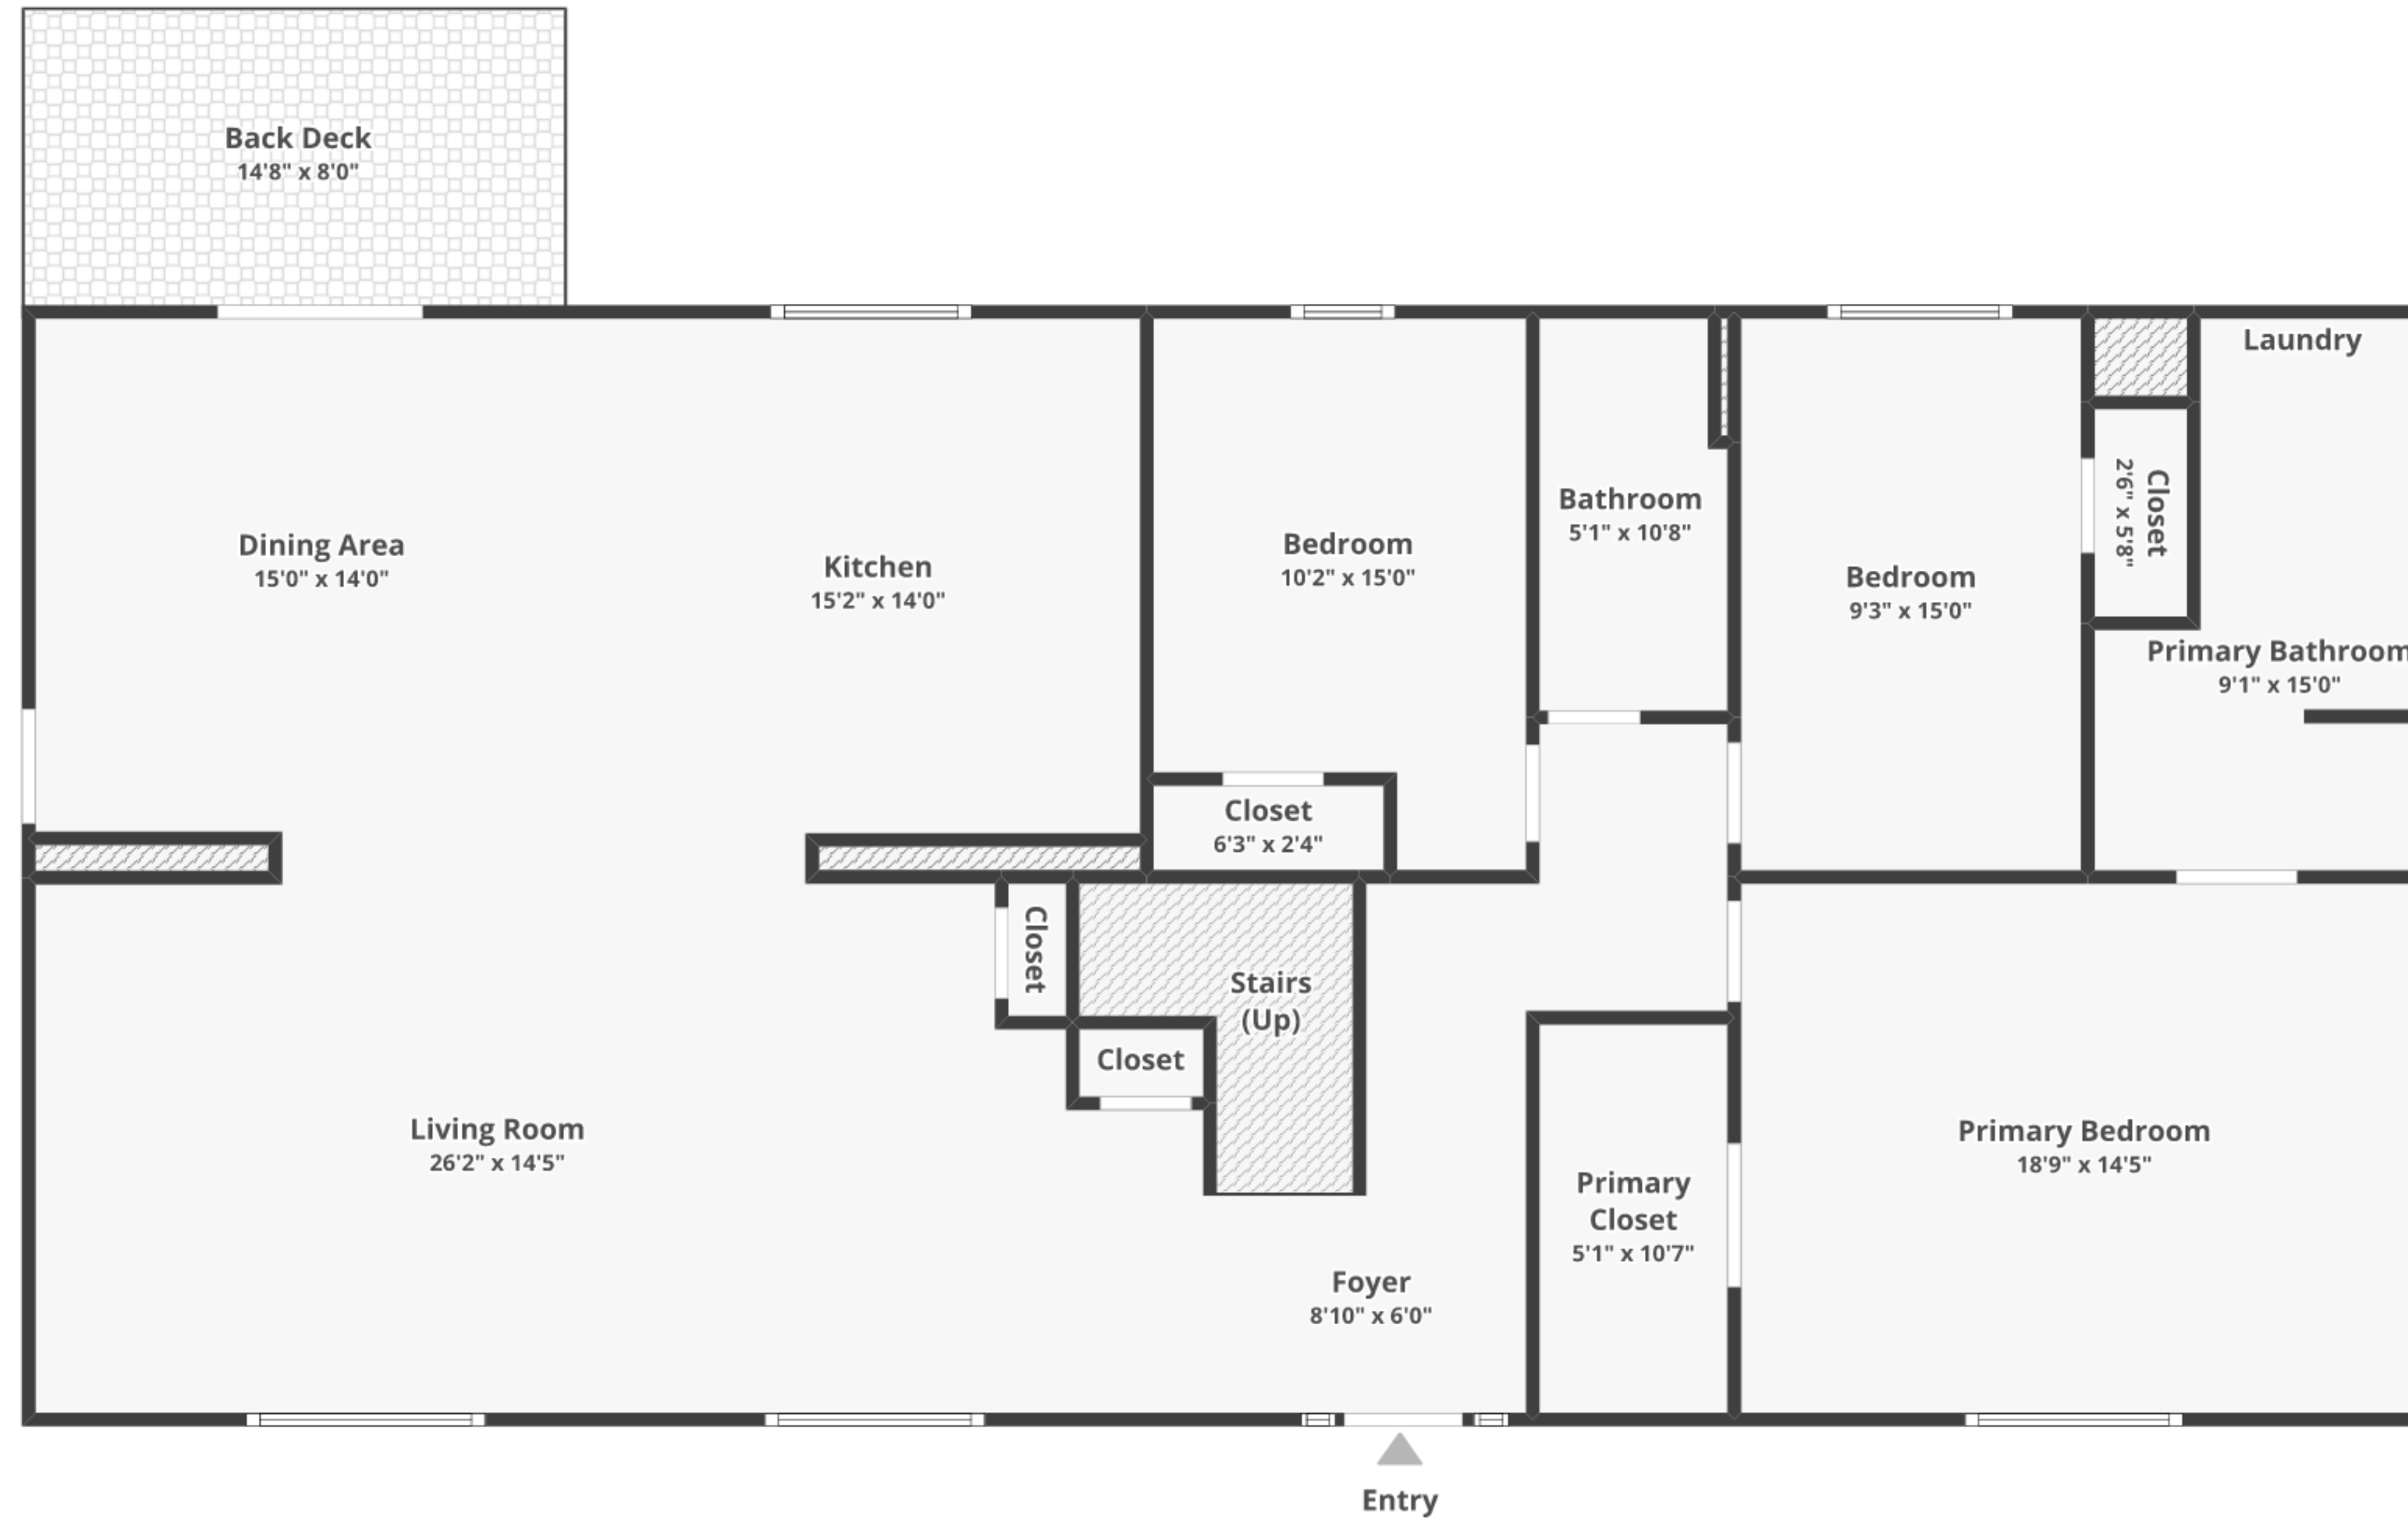

# 1665 Wampum Dr, Auburn, PA 17922

Total finished area: ~2,674.16 sq. ft.

Total unfinished area: ~ 15.72 sq. ft.

## FLOOR 1

Finished area: ~1,801.5 sq. ft.

Unfinished area: ~15.72 sq. ft.

## FLOOR 2

Finished area: ~872.66 sq. ft.

Unfinished area: ~0 sq. ft.