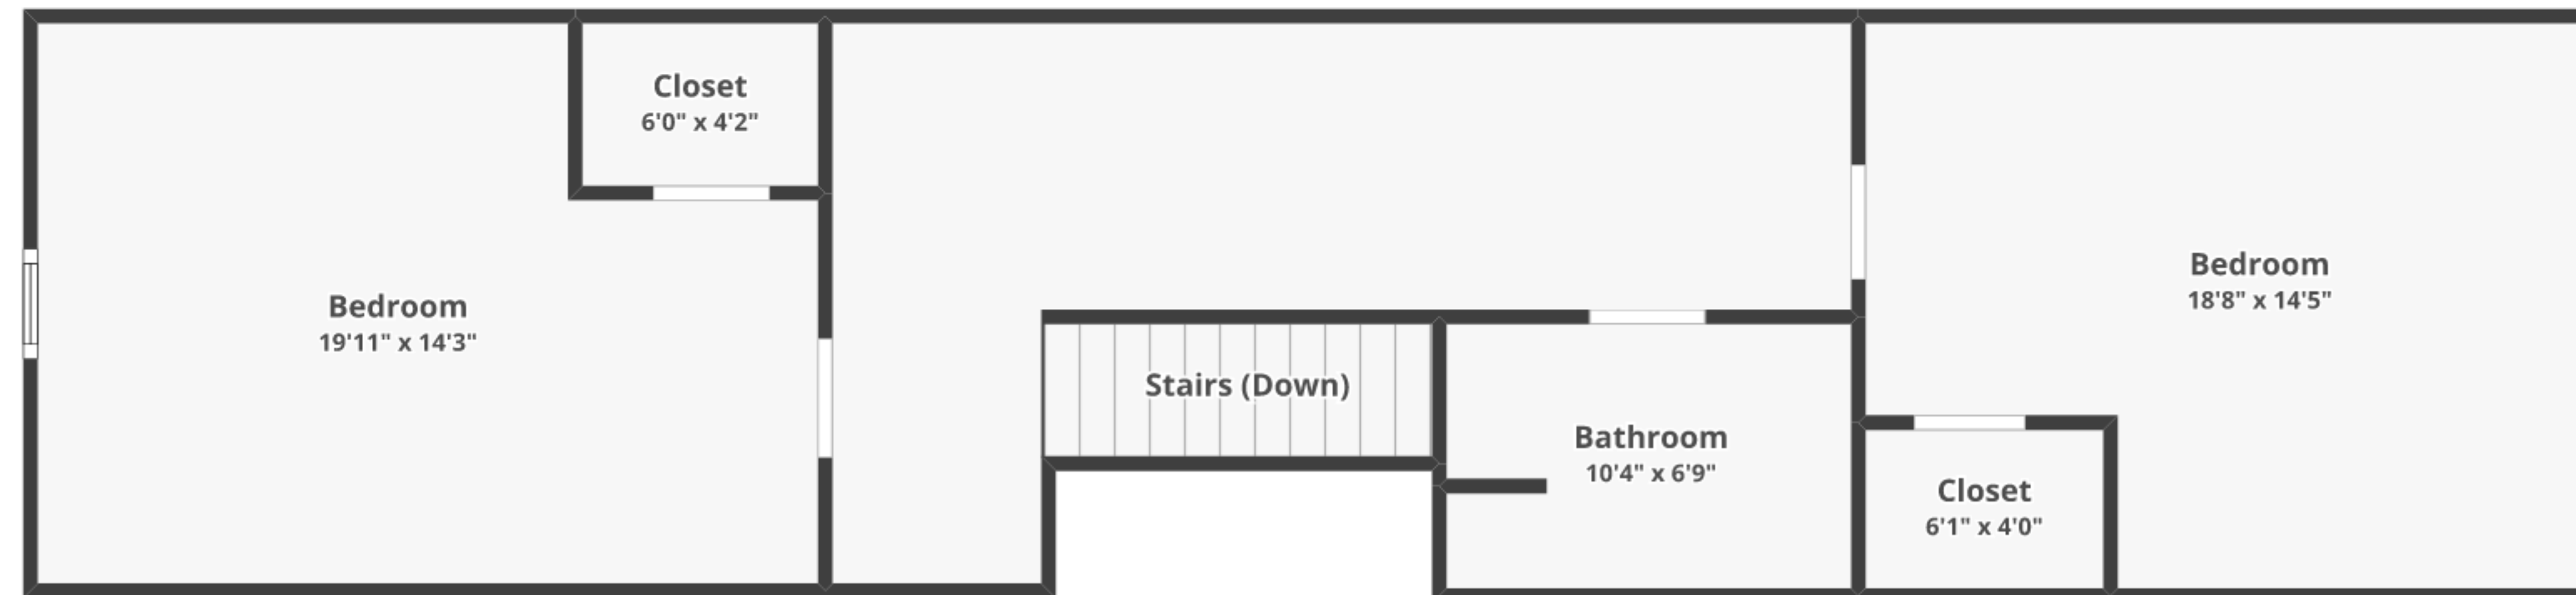

# 1665 Wampum Dr, Auburn, PA 17922

Total finished area: ~2,674.16 sq. ft.

Total unfinished area: ~ 15.72 sq. ft.

## FLOOR 1

Finished area: ~1,801.5 sq. ft.

Unfinished area: ~15.72 sq. ft.

## FLOOR 2

Finished area: ~872.66 sq. ft.

Unfinished area: ~0 sq. ft.