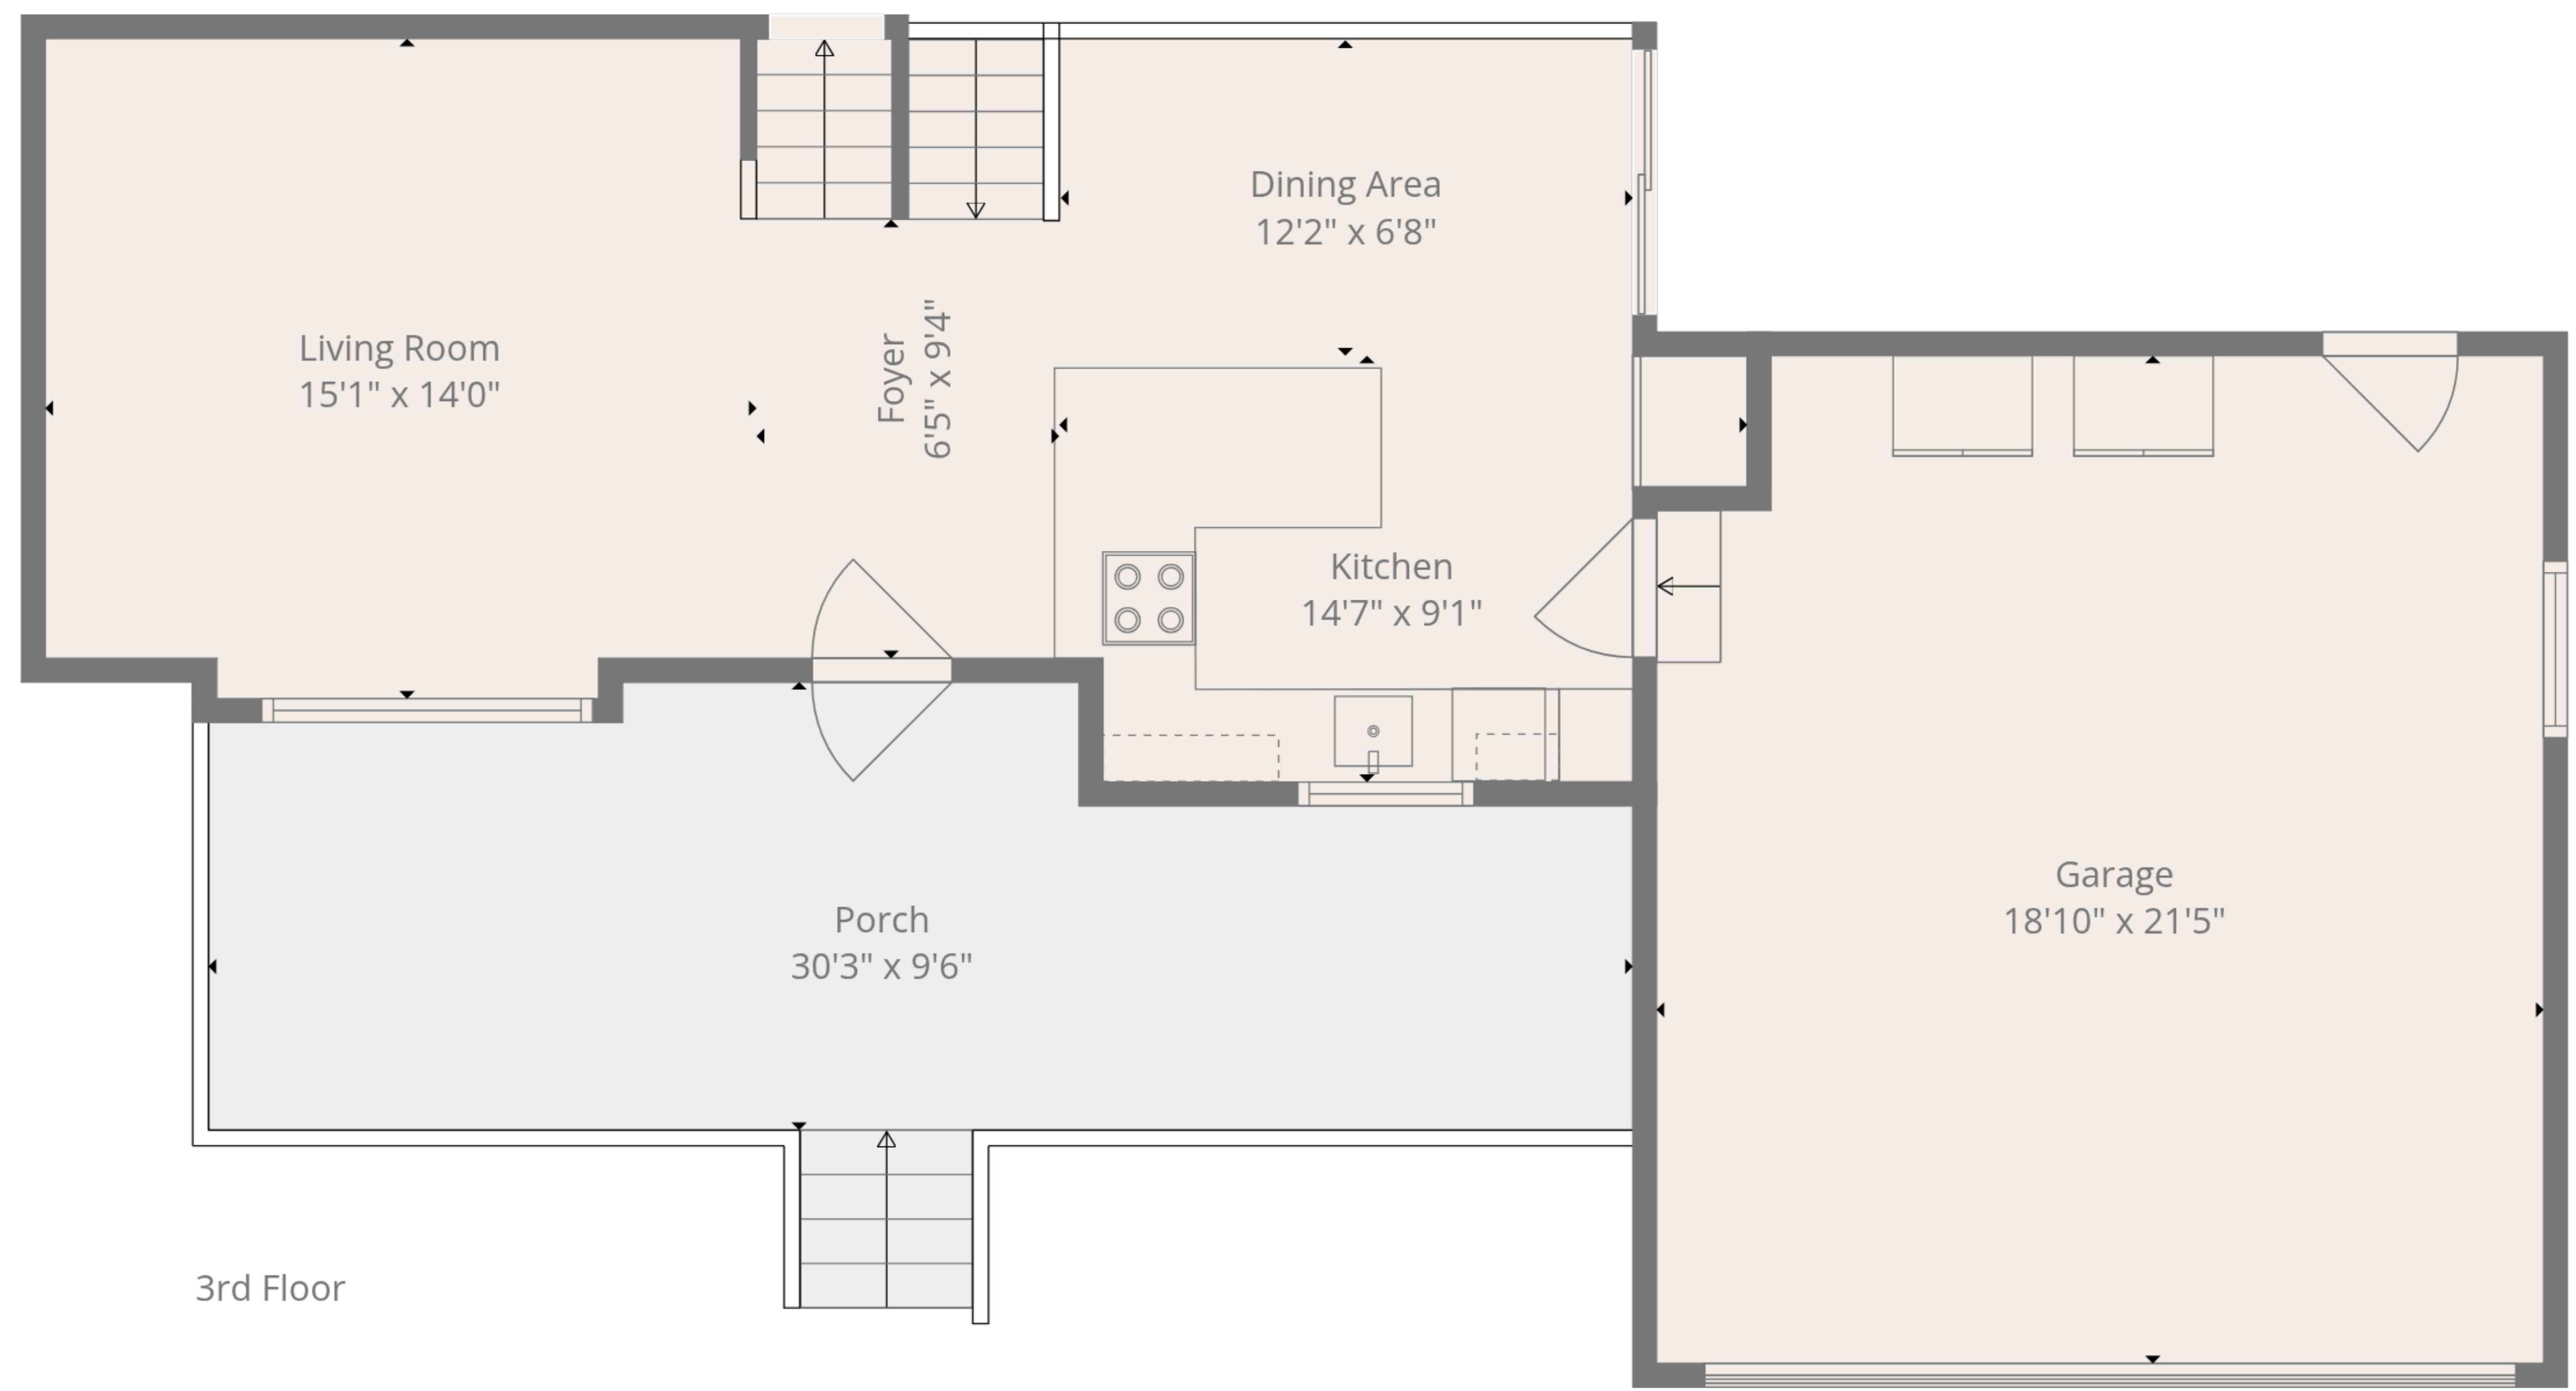

TOTAL: 1683 sq. ft

1st floor: 260 sq. ft, 2nd floor: 465 sq. ft, 3rd floor: 486 sq. ft, 4th floor: 472 sq. ft
 EXCLUDED AREAS: STORAGE: 183 sq. ft, GARAGE: 395 sq. ft, PORCH: 263 sq. ft,
 WALLS: 223 sq. ft