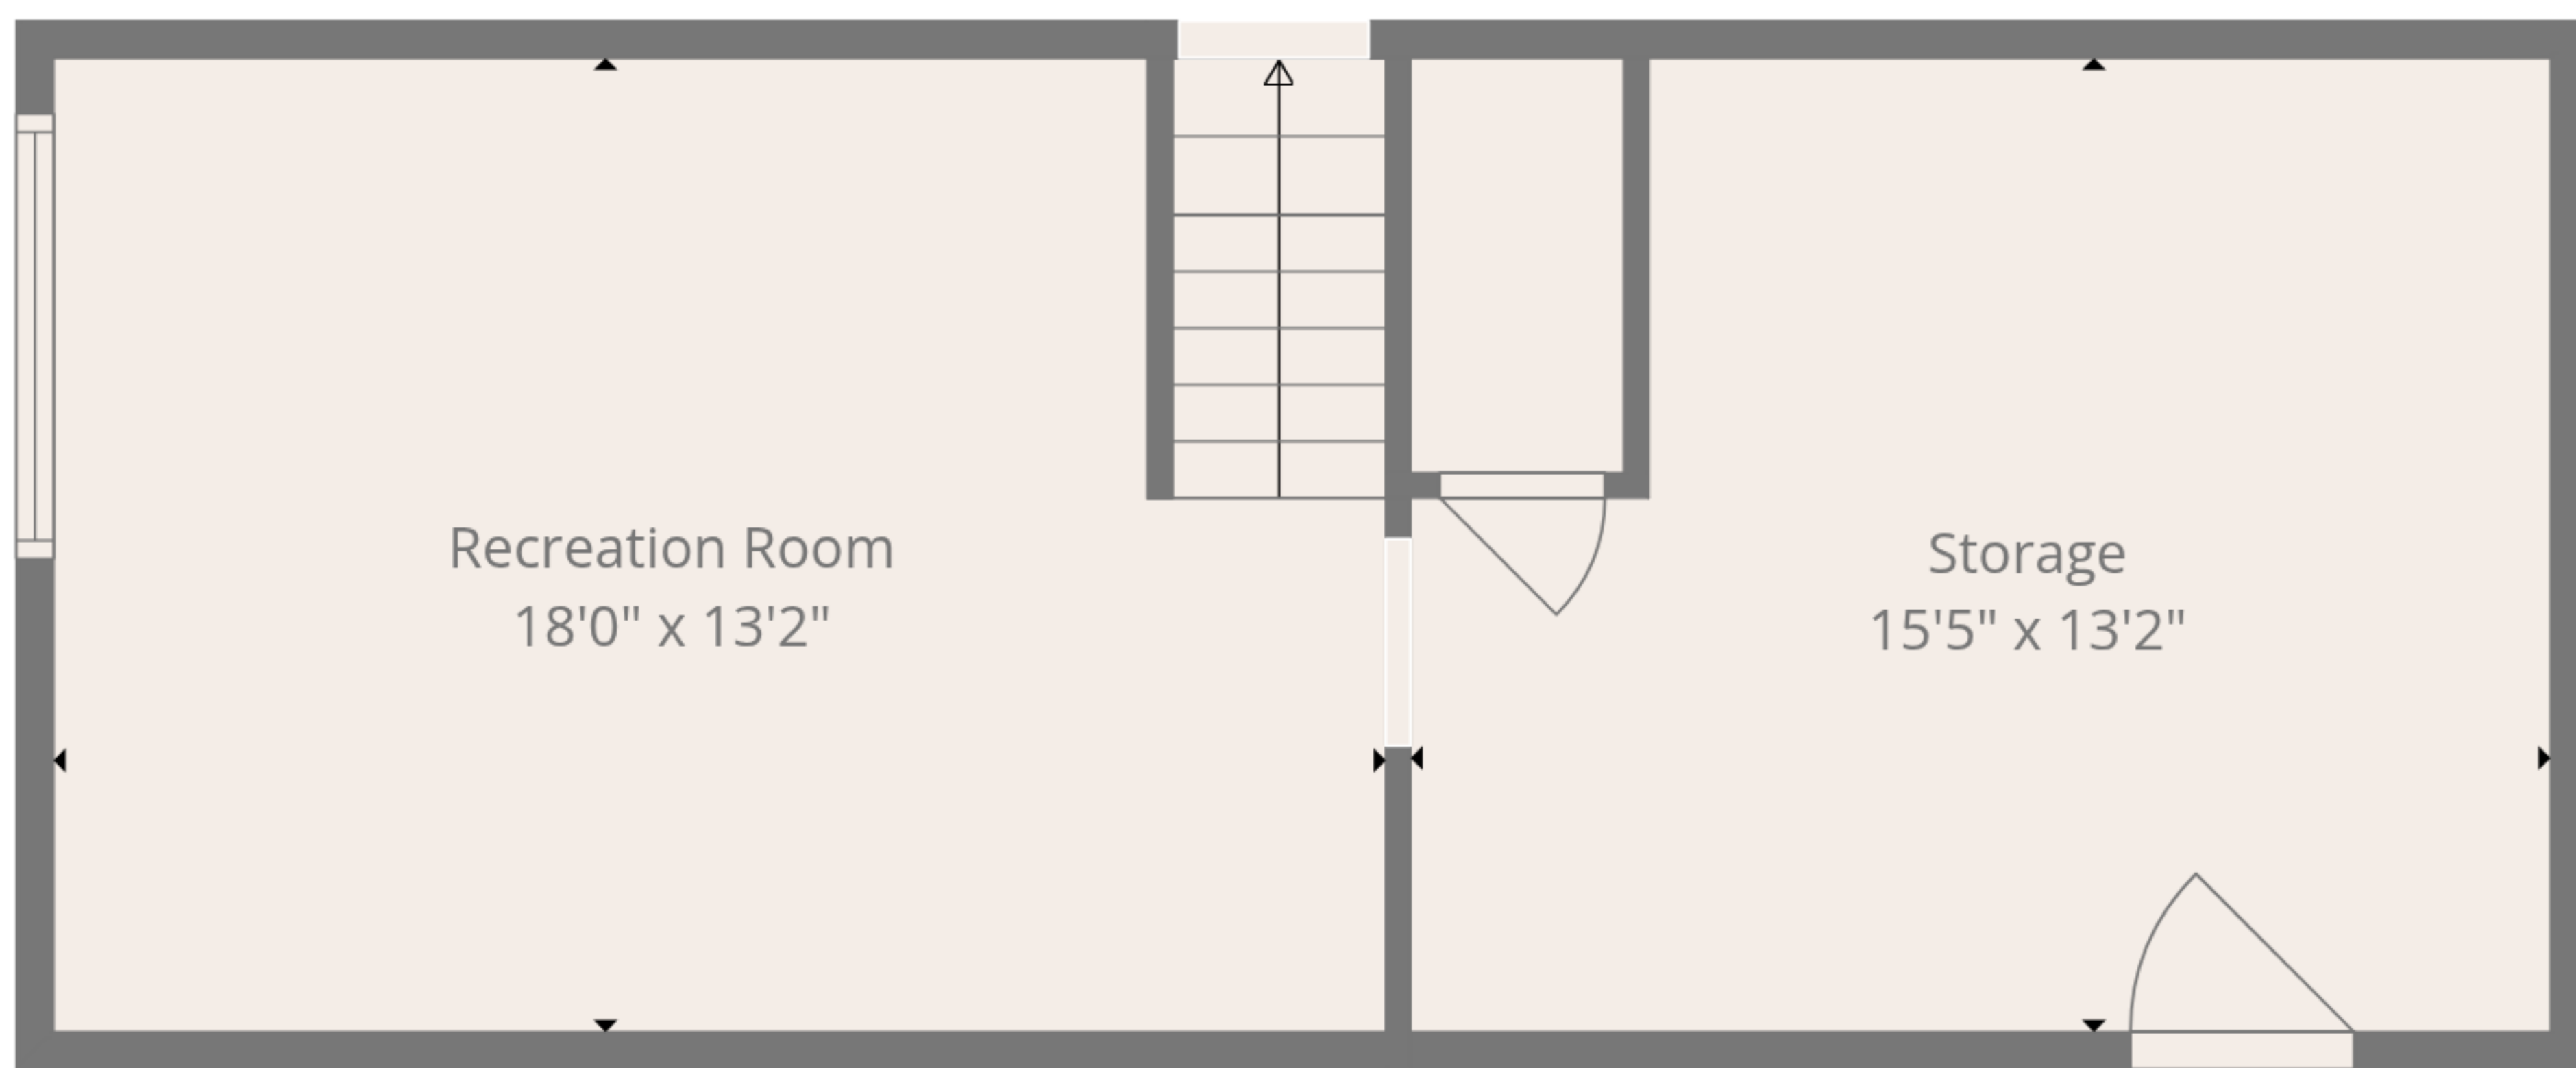

TOTAL: 1683 sq. ft

1st floor: 260 sq. ft, 2nd floor: 465 sq. ft, 3rd floor: 486 sq. ft, 4th floor: 472 sq. ft
 EXCLUDED AREAS: STORAGE: 183 sq. ft, GARAGE: 395 sq. ft, PORCH: 263 sq. ft,
 WALLS: 223 sq. ft