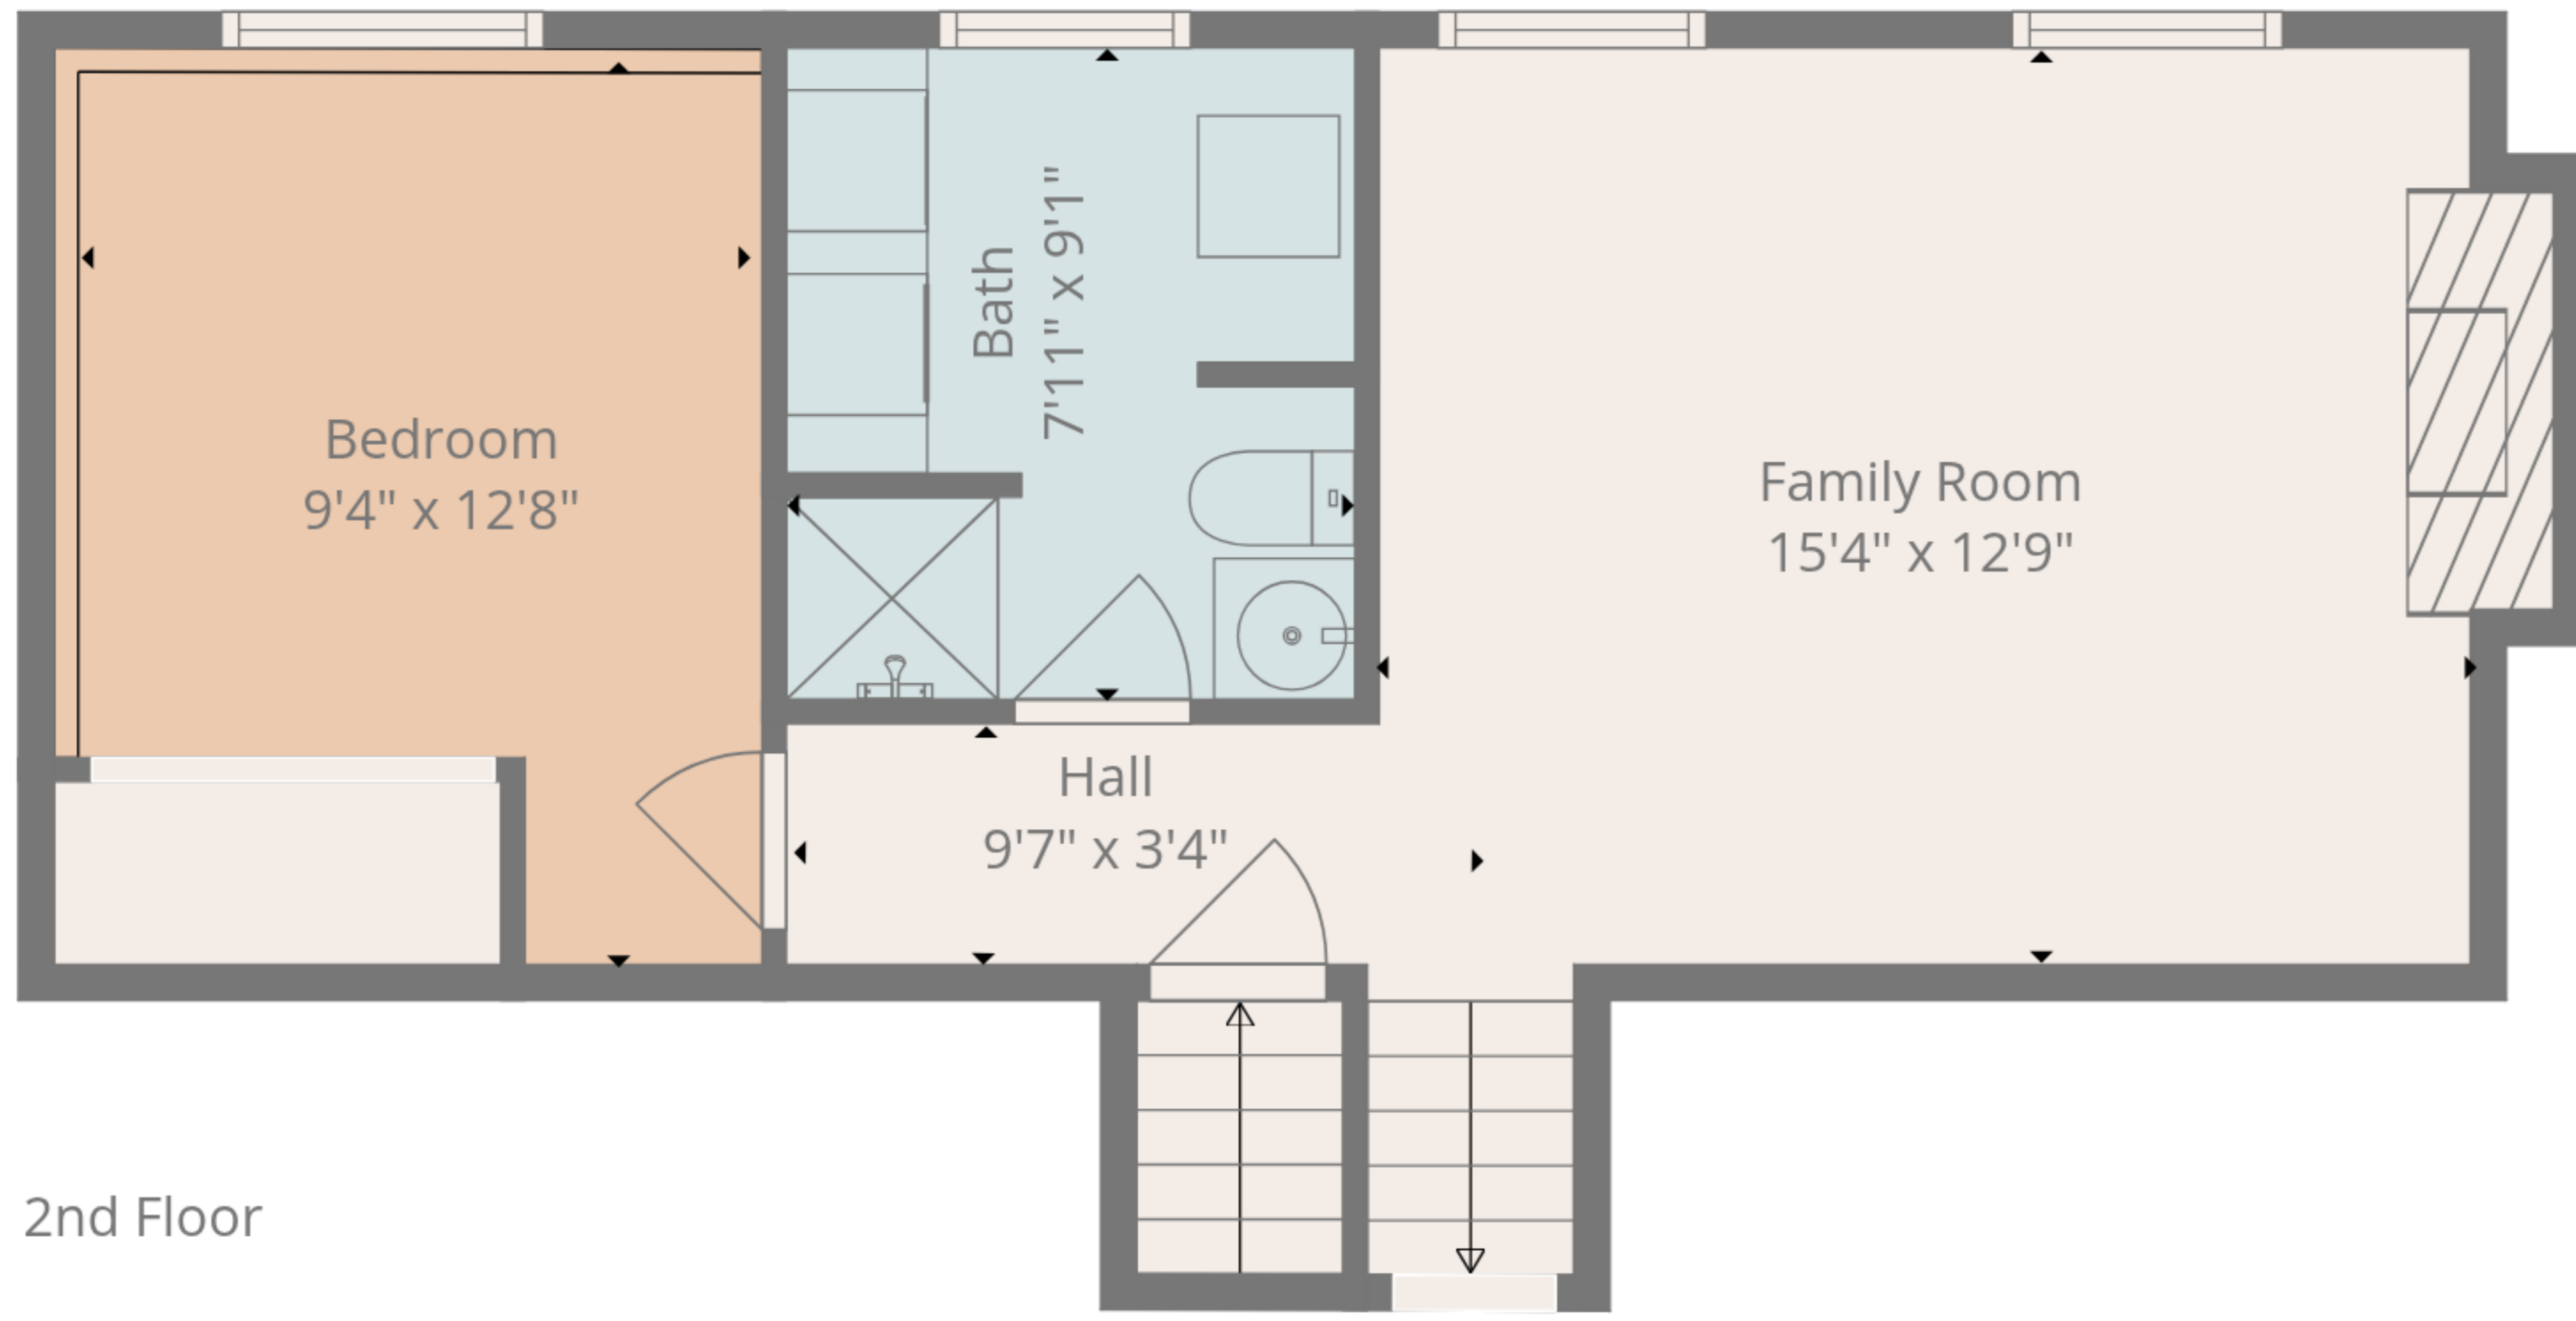

TOTAL: 1683 sq. ft

1st floor: 260 sq. ft, 2nd floor: 465 sq. ft, 3rd floor: 486 sq. ft, 4th floor: 472 sq. ft
 EXCLUDED AREAS: STORAGE: 183 sq. ft, GARAGE: 395 sq. ft, PORCH: 263 sq. ft,
 WALLS: 223 sq. ft