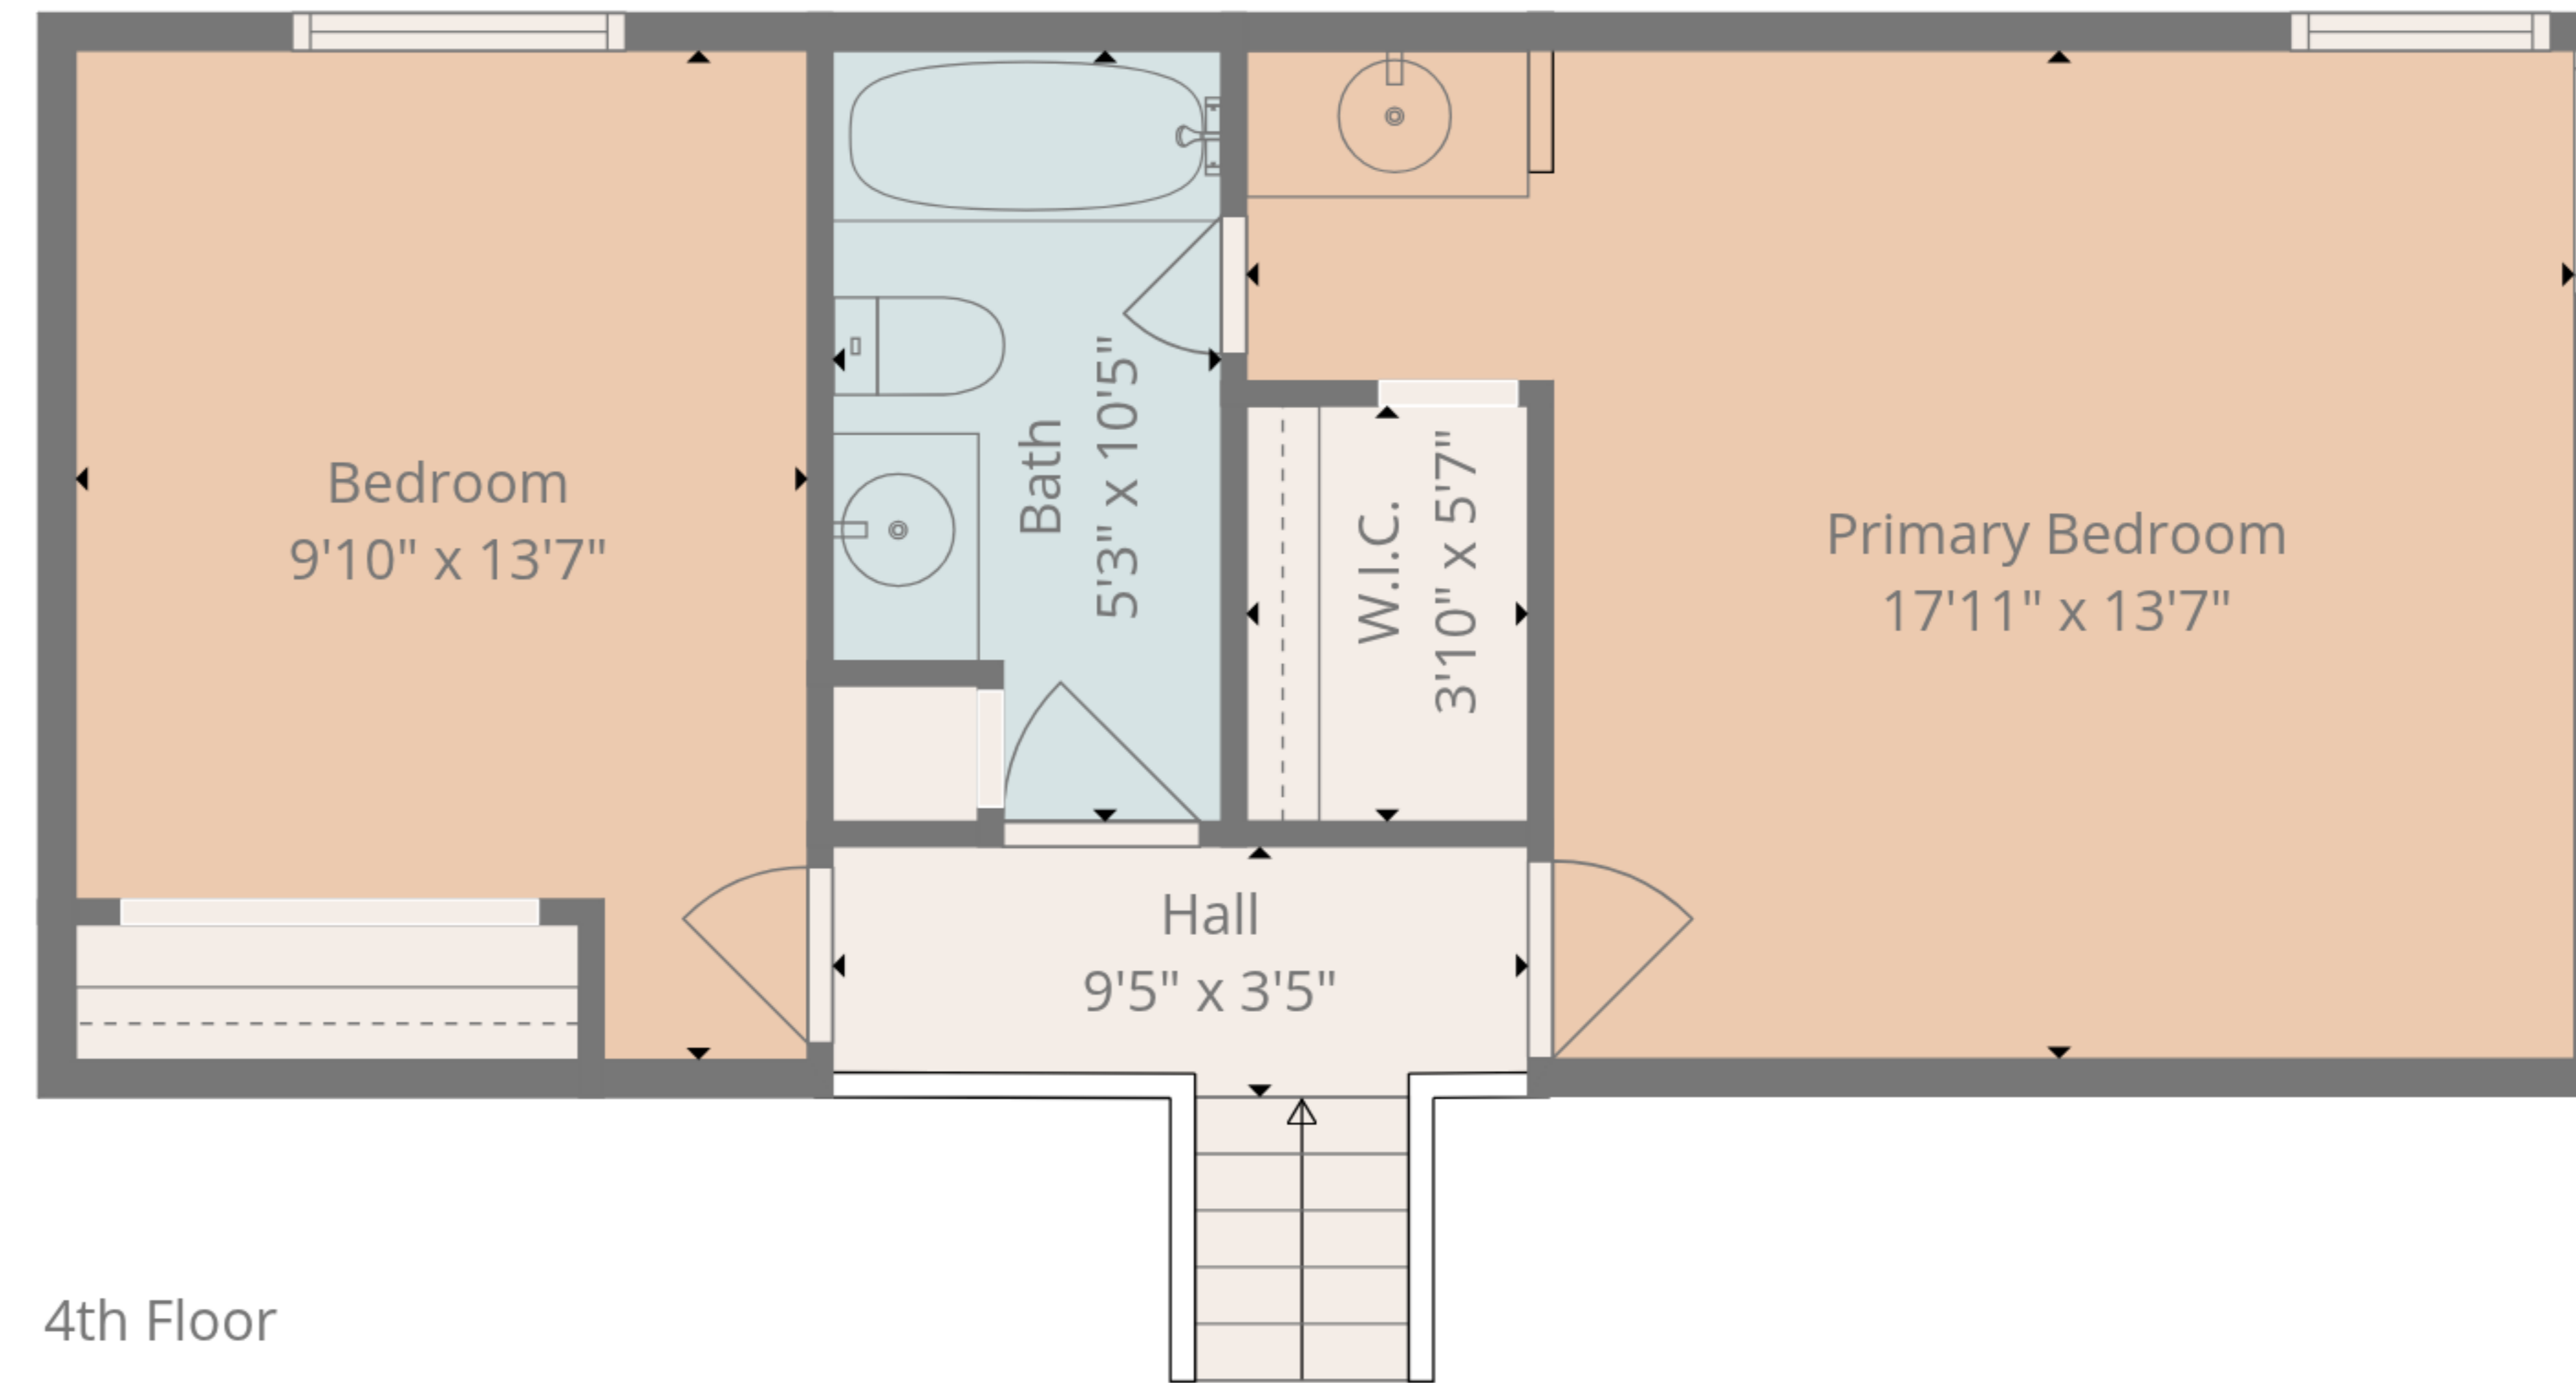

TOTAL: 1683 sq. ft

1st floor: 260 sq. ft, 2nd floor: 465 sq. ft, 3rd floor: 486 sq. ft, 4th floor: 472 sq. ft
 EXCLUDED AREAS: STORAGE: 183 sq. ft, GARAGE: 395 sq. ft, PORCH: 263 sq. ft,
 WALLS: 223 sq. ft