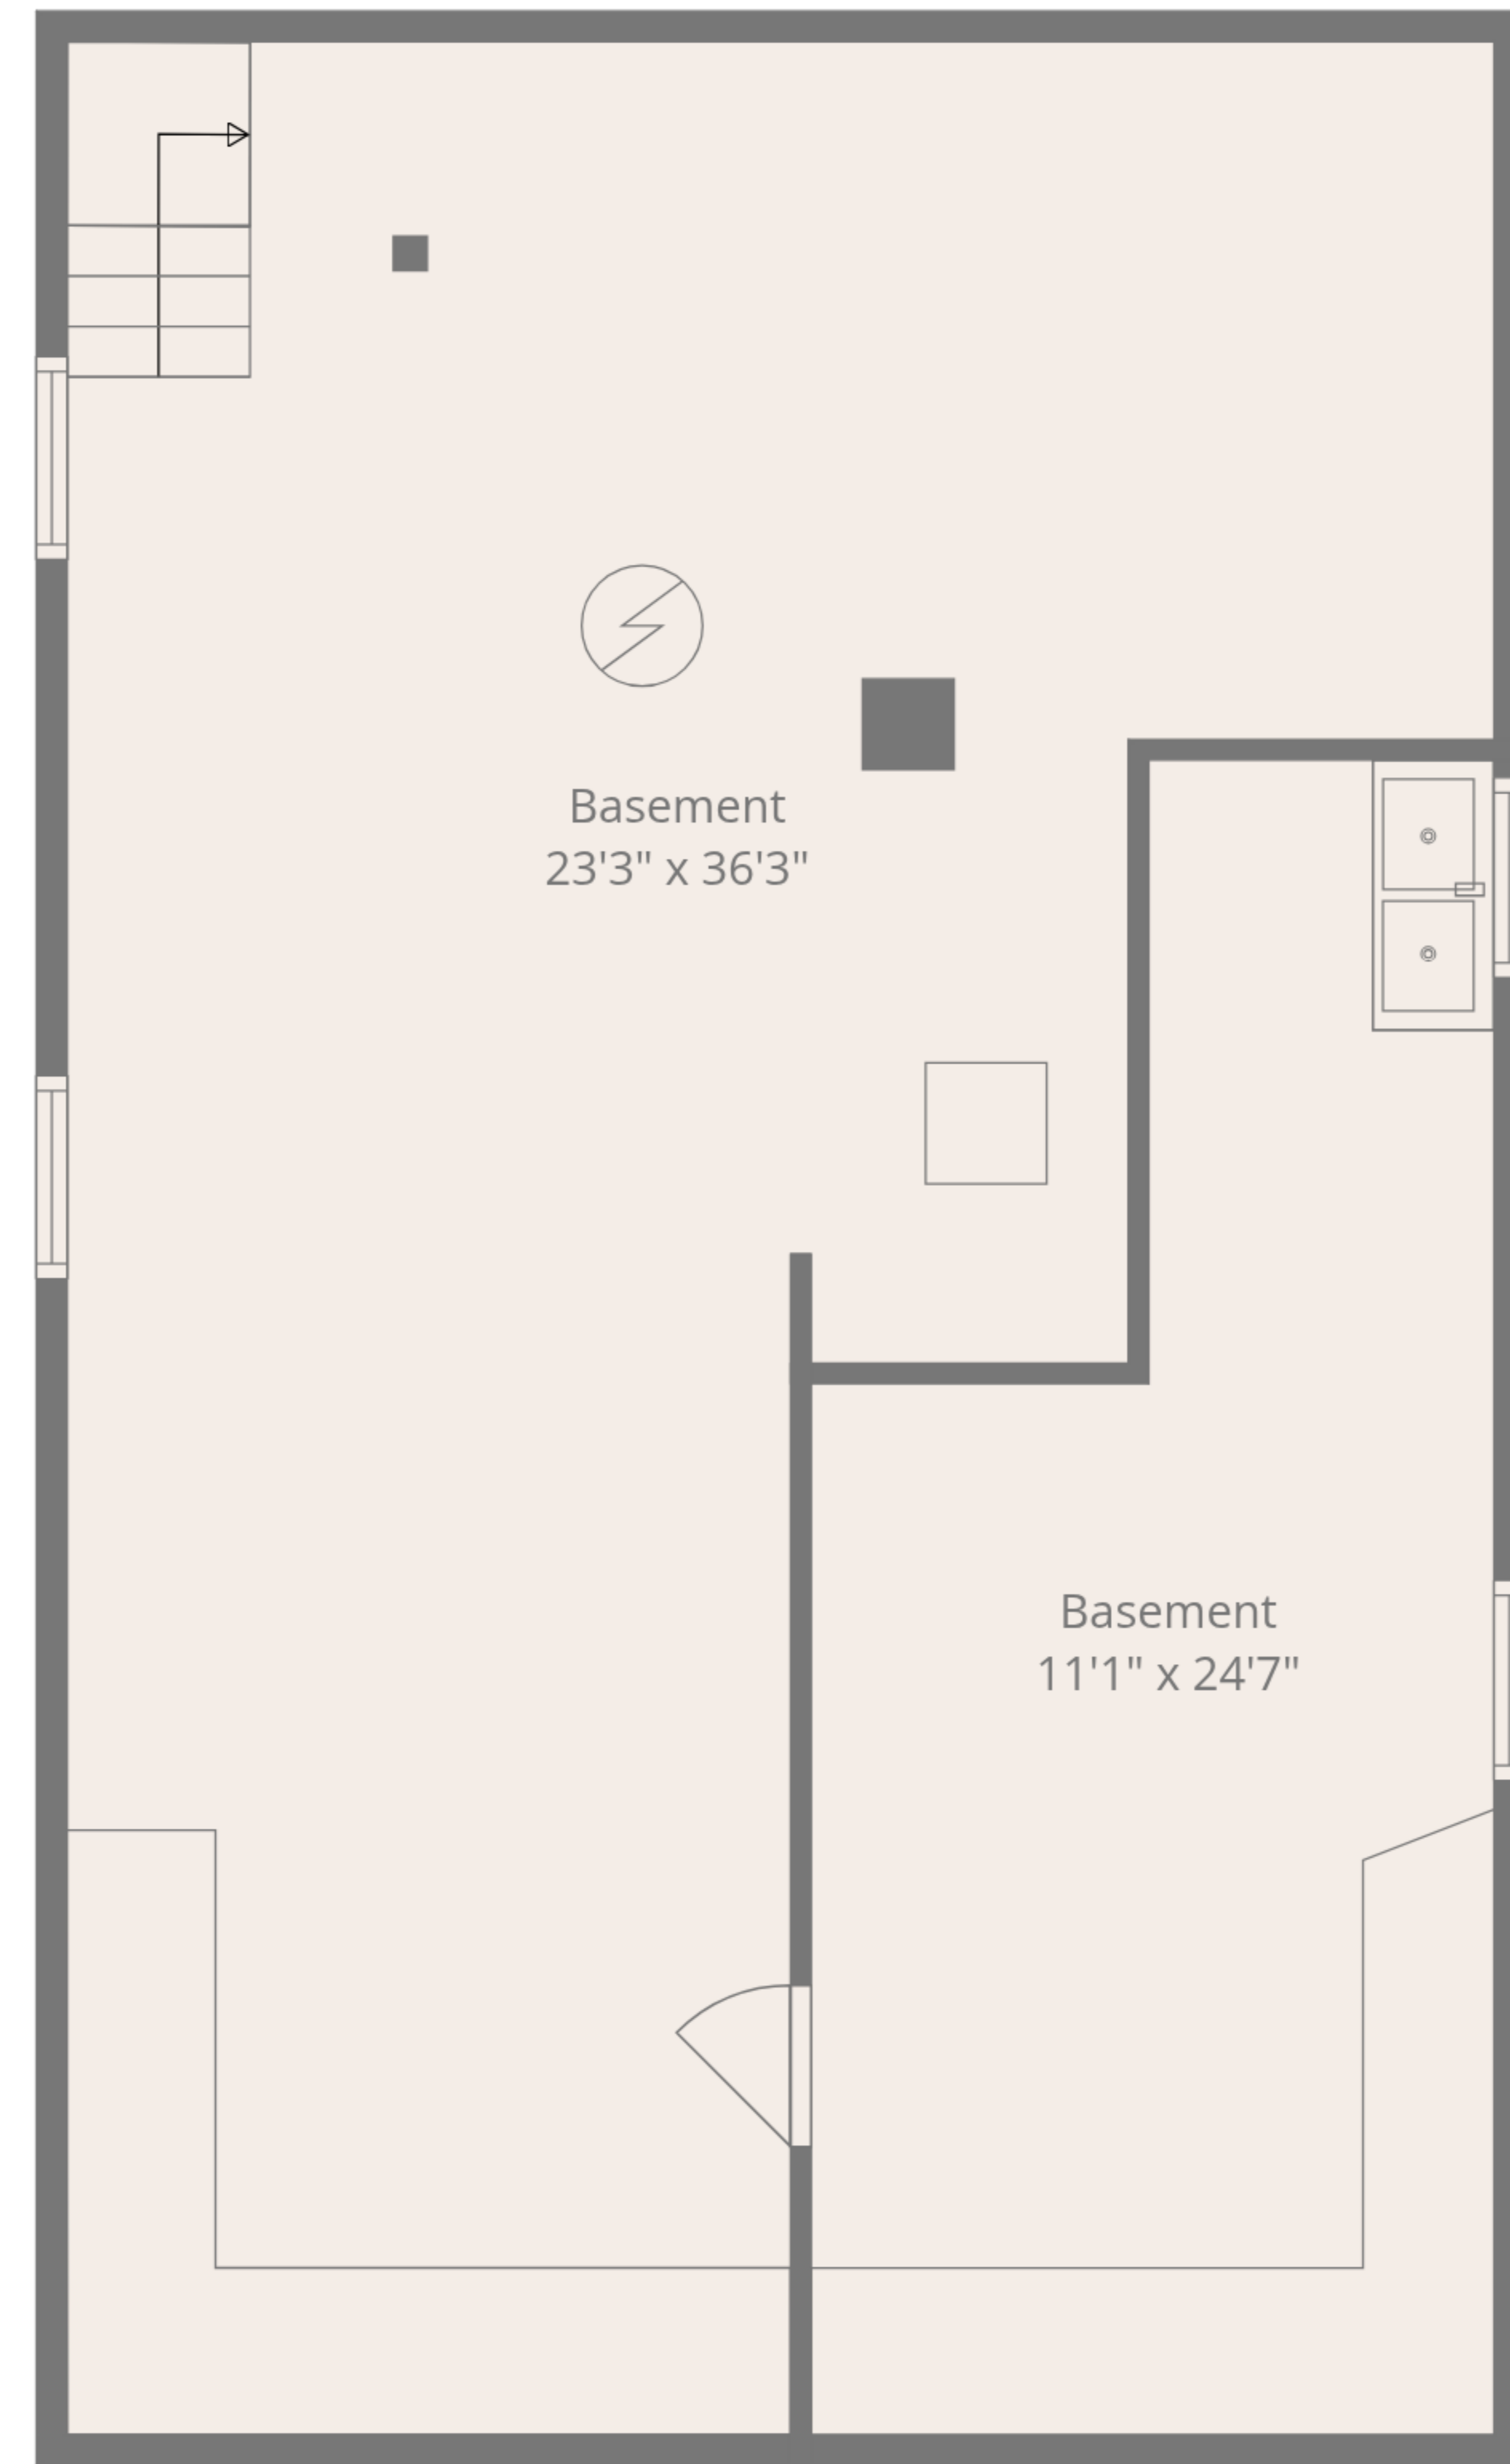

Total: 1058 sq. ft

Basement: 0 sq. Ft, 1st Floor: 1058 sq. ft

Excluded Areas: Basement: 904 sq. Ft, Porch: 143 sq. Ft, Deck: 81 sq. Ft,
Walls: 132 sq. ft

Total: 1058 sq. ft

Basement: 0 sq. Ft, 1st Floor: 1058 sq. ft

Excluded Areas: Basement: 904 sq. Ft, Porch: 143 sq. Ft, Deck: 81 sq. Ft,
Walls: 132 sq. ft

Basement

1st Floor

Total: 1058 sq. ft

Basement: 0 sq. Ft, 1st Floor: 1058 sq. ft

Excluded Areas: Basement: 904 sq. Ft, Porch: 143 sq. Ft, Deck: 81 sq. Ft,
Walls: 132 sq. ft