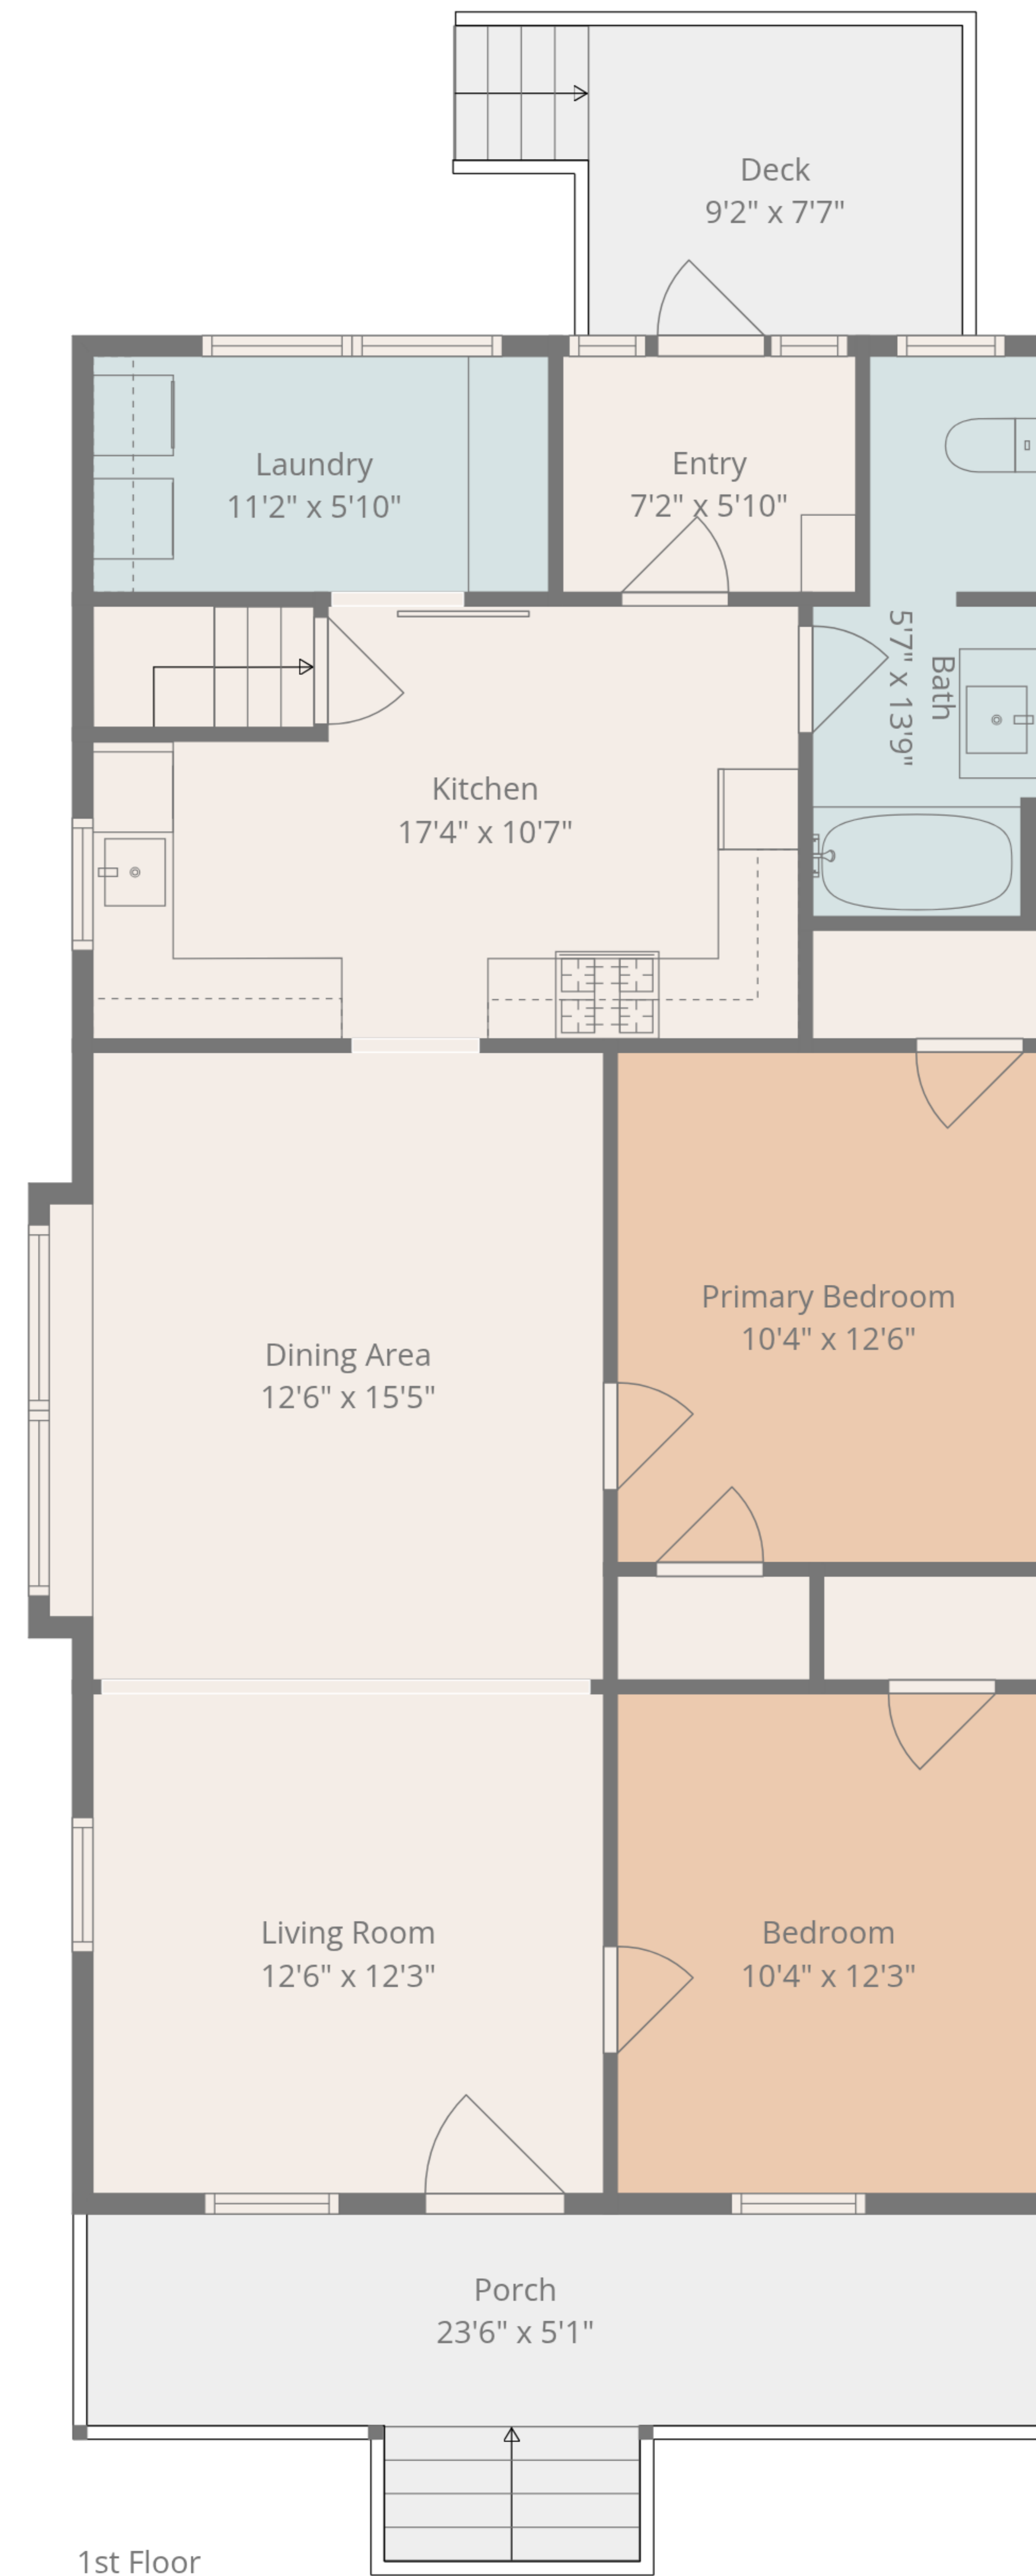

Total: 1058 sq. ft

Basement: 0 sq. Ft, 1st Floor: 1058 sq. ft

Excluded Areas: Basement: 904 sq. Ft, Porch: 143 sq. Ft, Deck: 81 sq. Ft,
Walls: 132 sq. ft

Total: 1058 sq. ft

Basement: 0 sq. Ft, 1st Floor: 1058 sq. ft

Excluded Areas: Basement: 904 sq. Ft, Porch: 143 sq. Ft, Deck: 81 sq. Ft,
Walls: 132 sq. ft

Basement

1st Floor

Total: 1058 sq. ft

Basement: 0 sq. Ft, 1st Floor: 1058 sq. ft

Excluded Areas: Basement: 904 sq. Ft, Porch: 143 sq. Ft, Deck: 81 sq. Ft,
Walls: 132 sq. ft