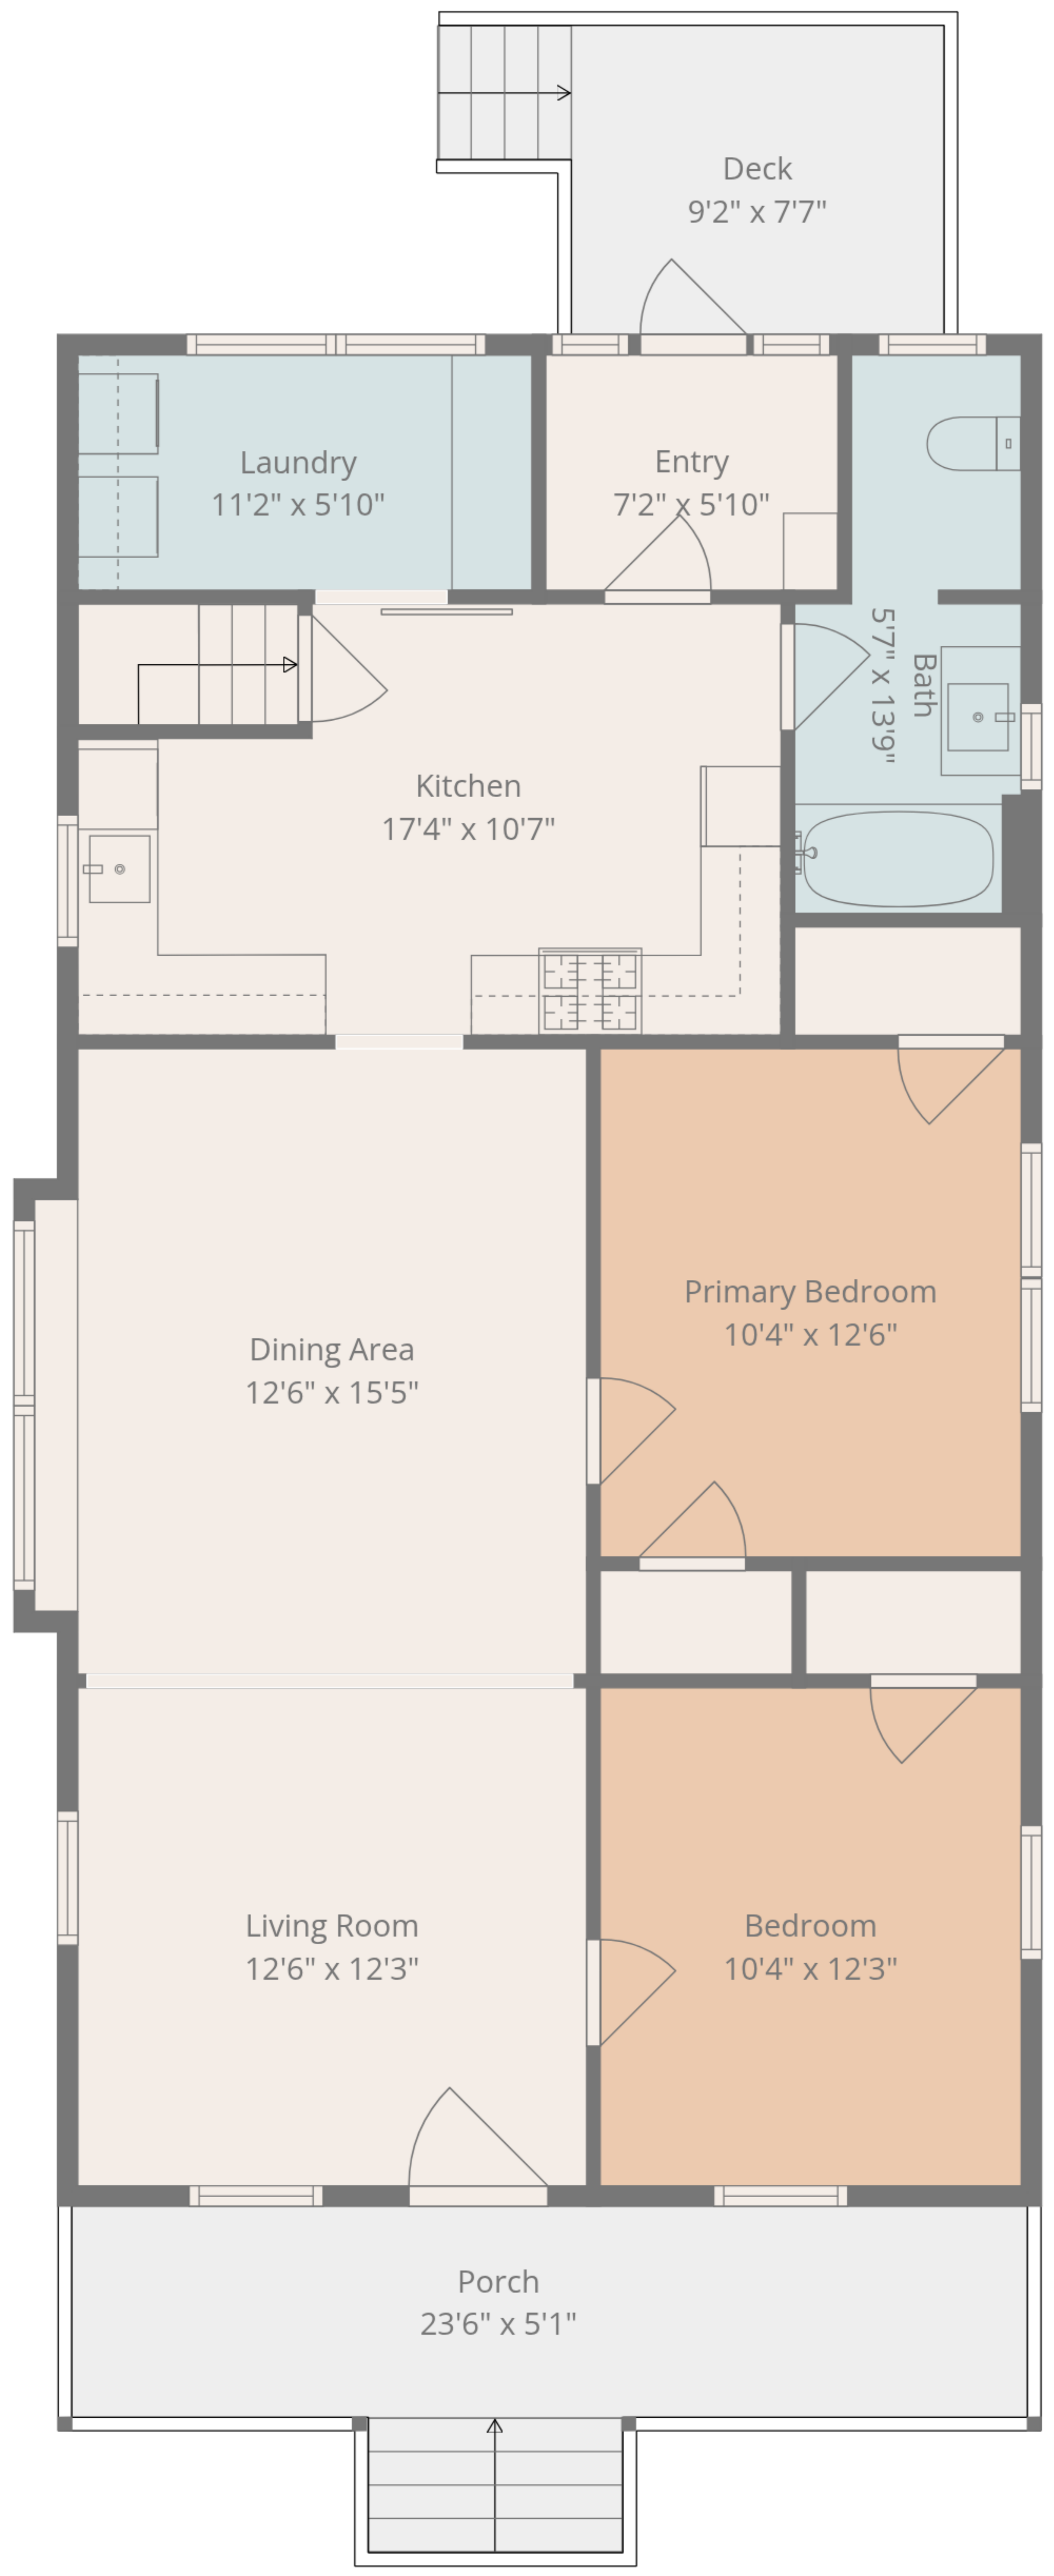

Total: 1058 sq. ft

Basement: 0 sq. Ft, 1st Floor: 1058 sq. ft

Excluded Areas: Basement: 904 sq. Ft, Porch: 143 sq. Ft, Deck: 81 sq. Ft,
Walls: 132 sq. ft

Total: 1058 sq. ft

Basement: 0 sq. Ft, 1st Floor: 1058 sq. ft

Excluded Areas: Basement: 904 sq. Ft, Porch: 143 sq. Ft, Deck: 81 sq. Ft,
Walls: 132 sq. ft

Basement

1st Floor

Total: 1058 sq. ft

Basement: 0 sq. Ft, 1st Floor: 1058 sq. ft

Excluded Areas: Basement: 904 sq. Ft, Porch: 143 sq. Ft, Deck: 81 sq. Ft,
Walls: 132 sq. ft