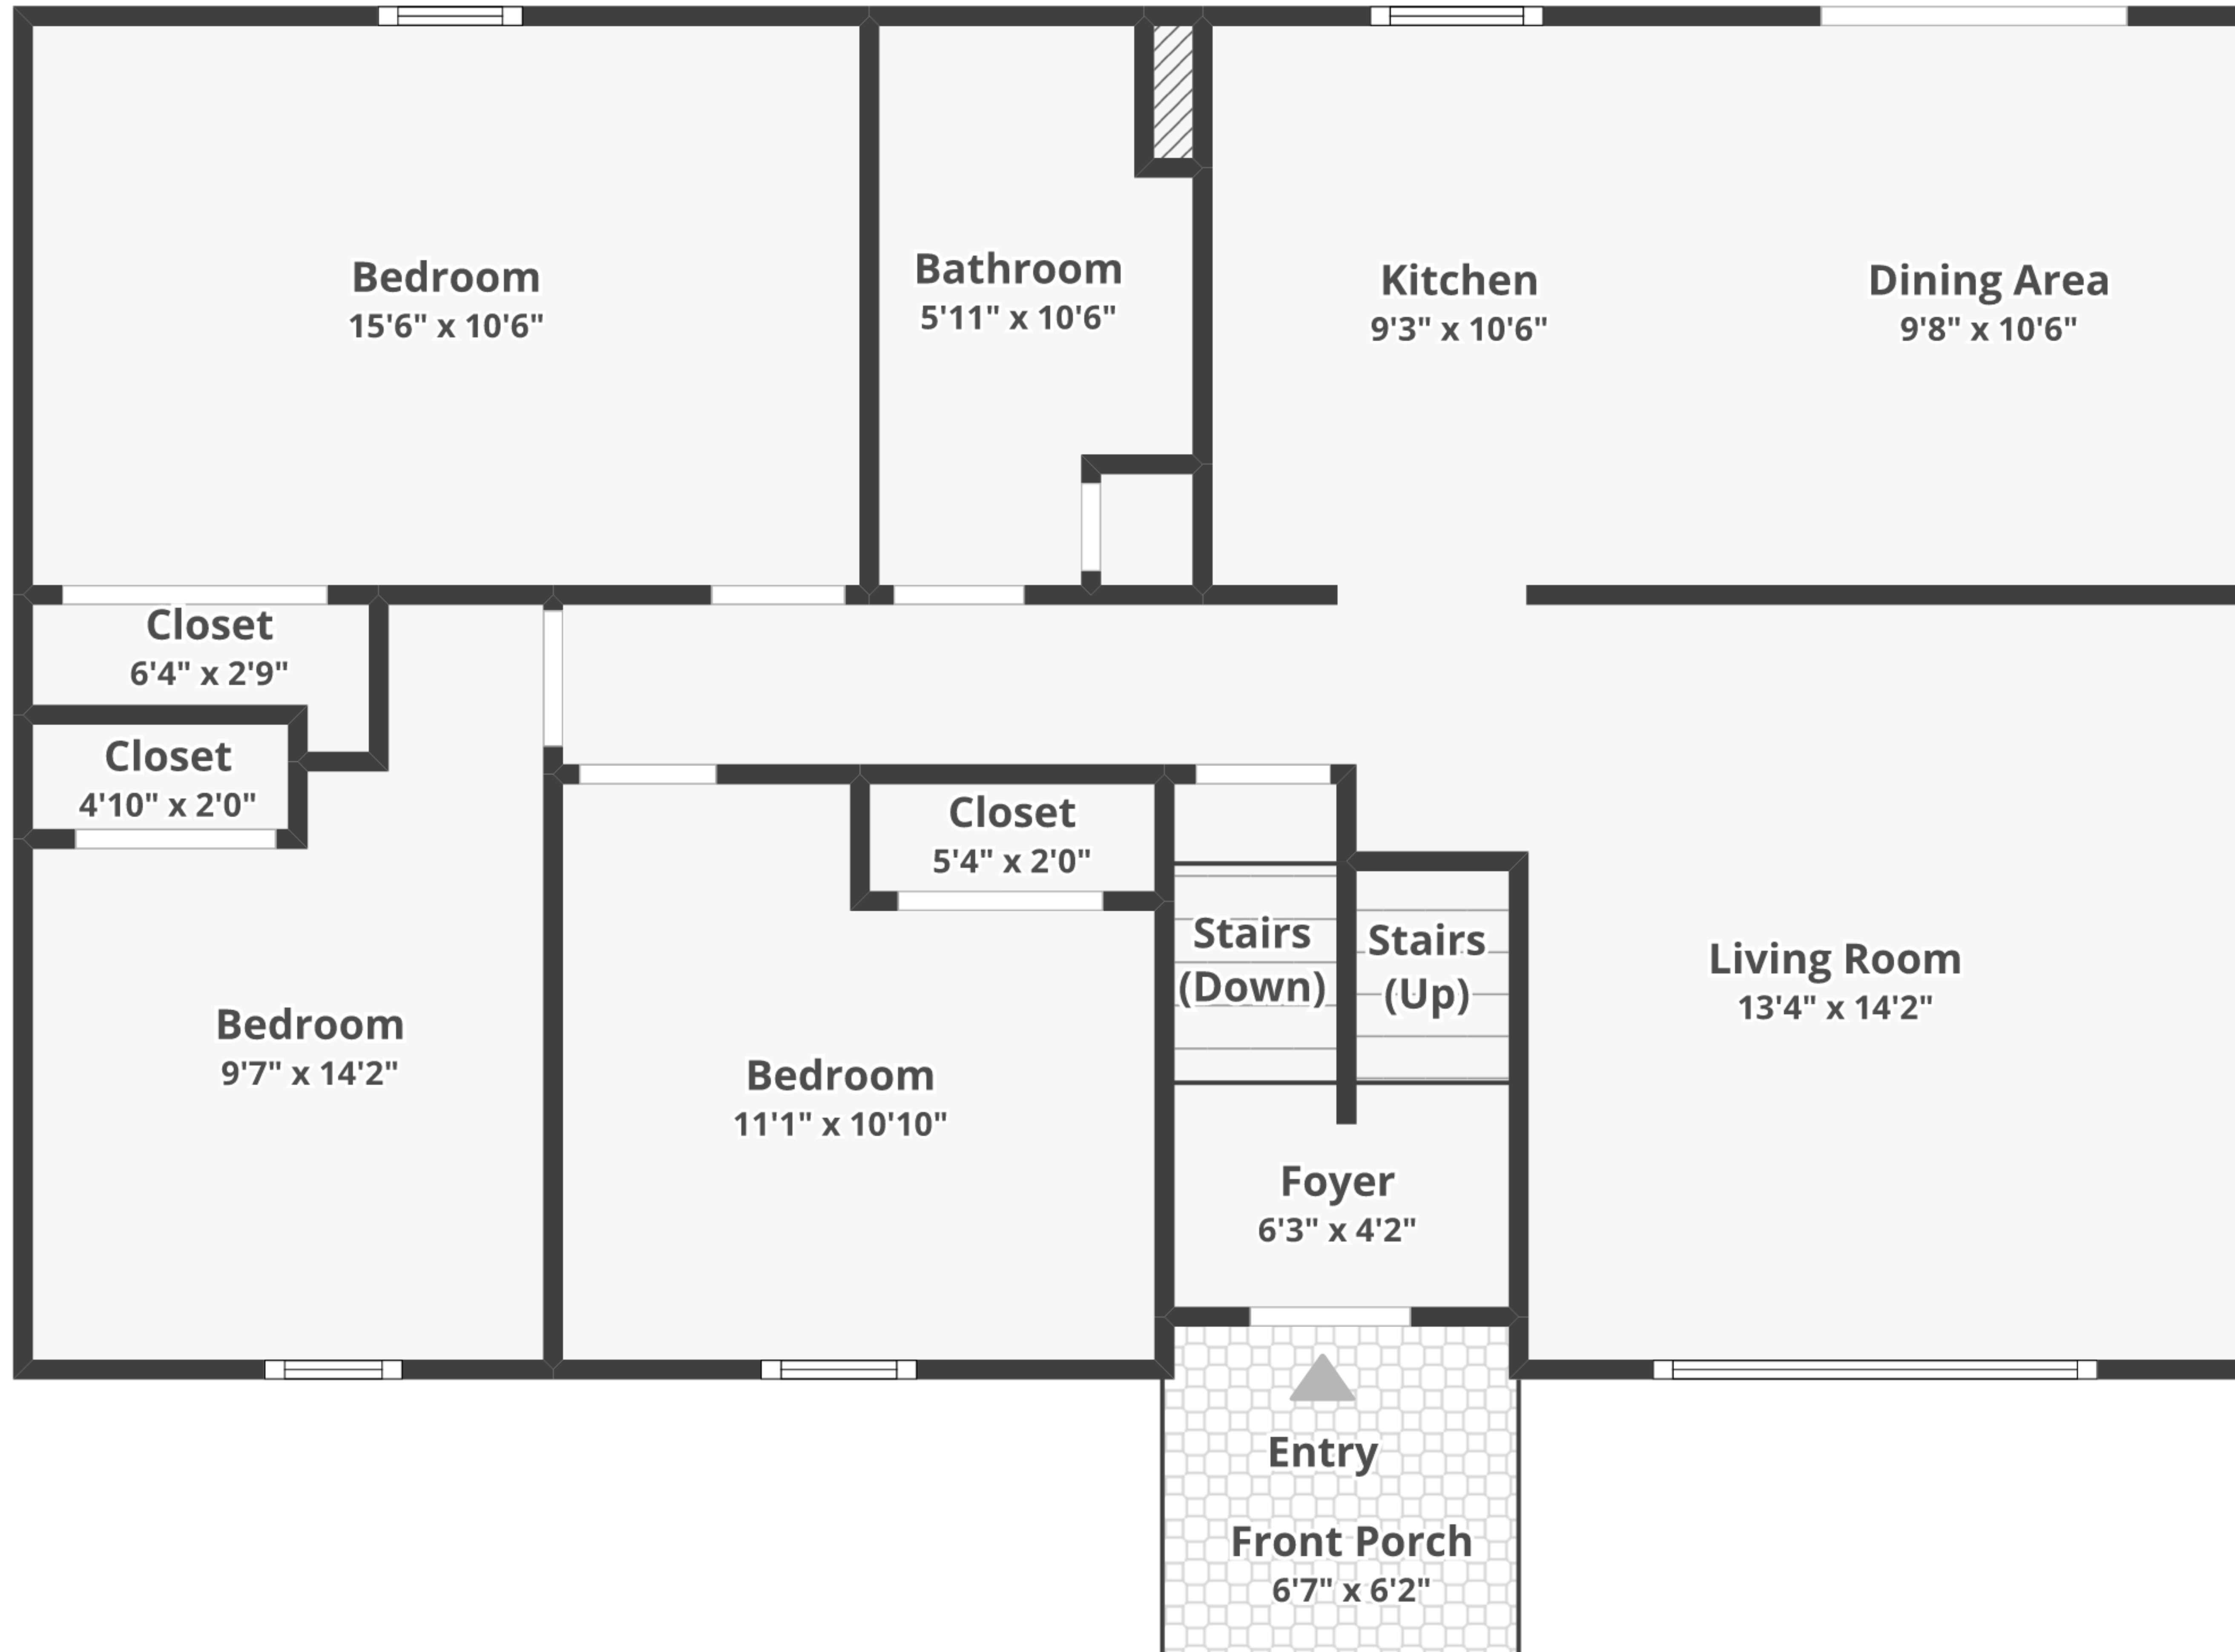

302 Grant Rd, Reinholds, PA 17569

Total finished area: ~1,351.09 sq. ft.

Total unfinished area: ~2.39 sq. ft.

Floor 1

Finished area: ~963.58 sq. ft.

Unfinished area: ~1.79 sq. ft.