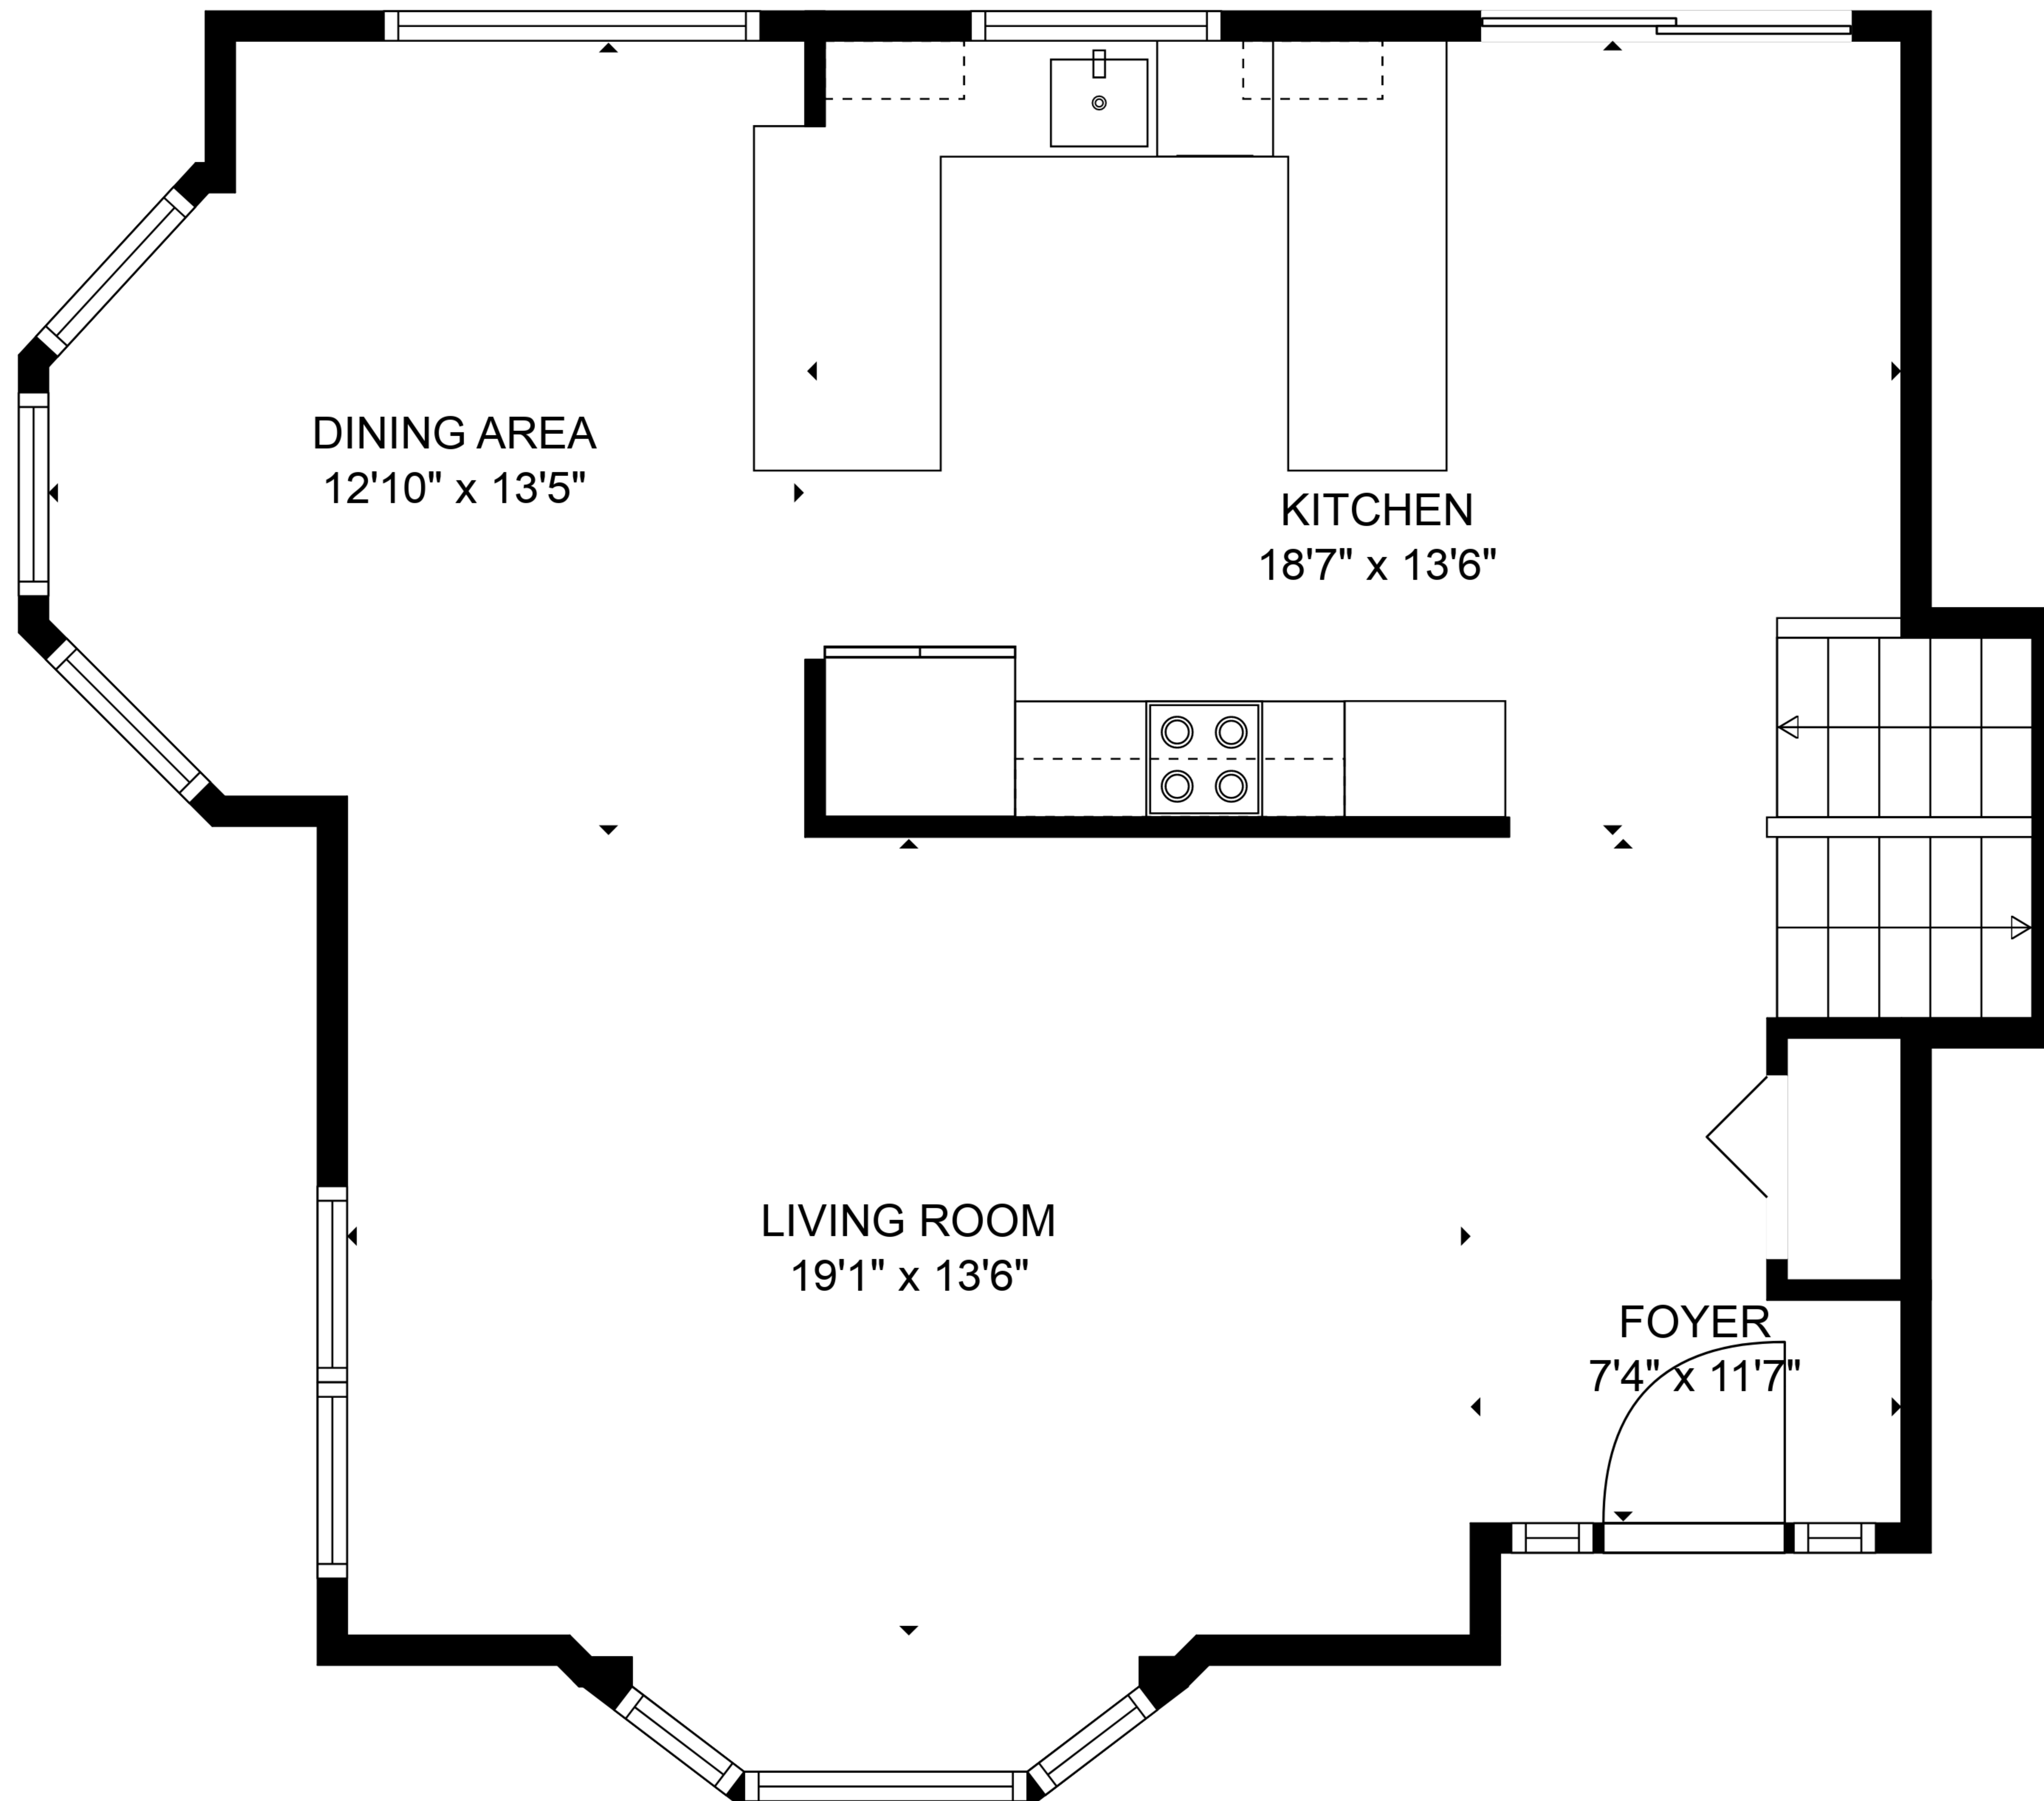

**TOTAL: 764 sq. ft**  
FLOOR 1: 764 sq. ft  
EXCLUDED AREAS: BAY WINDOW: 15 sq. ft

**TOTAL: 764 sq. ft**  
FLOOR 1: 764 sq. ft  
EXCLUDED AREAS: BAY WINDOW: 15 sq. ft