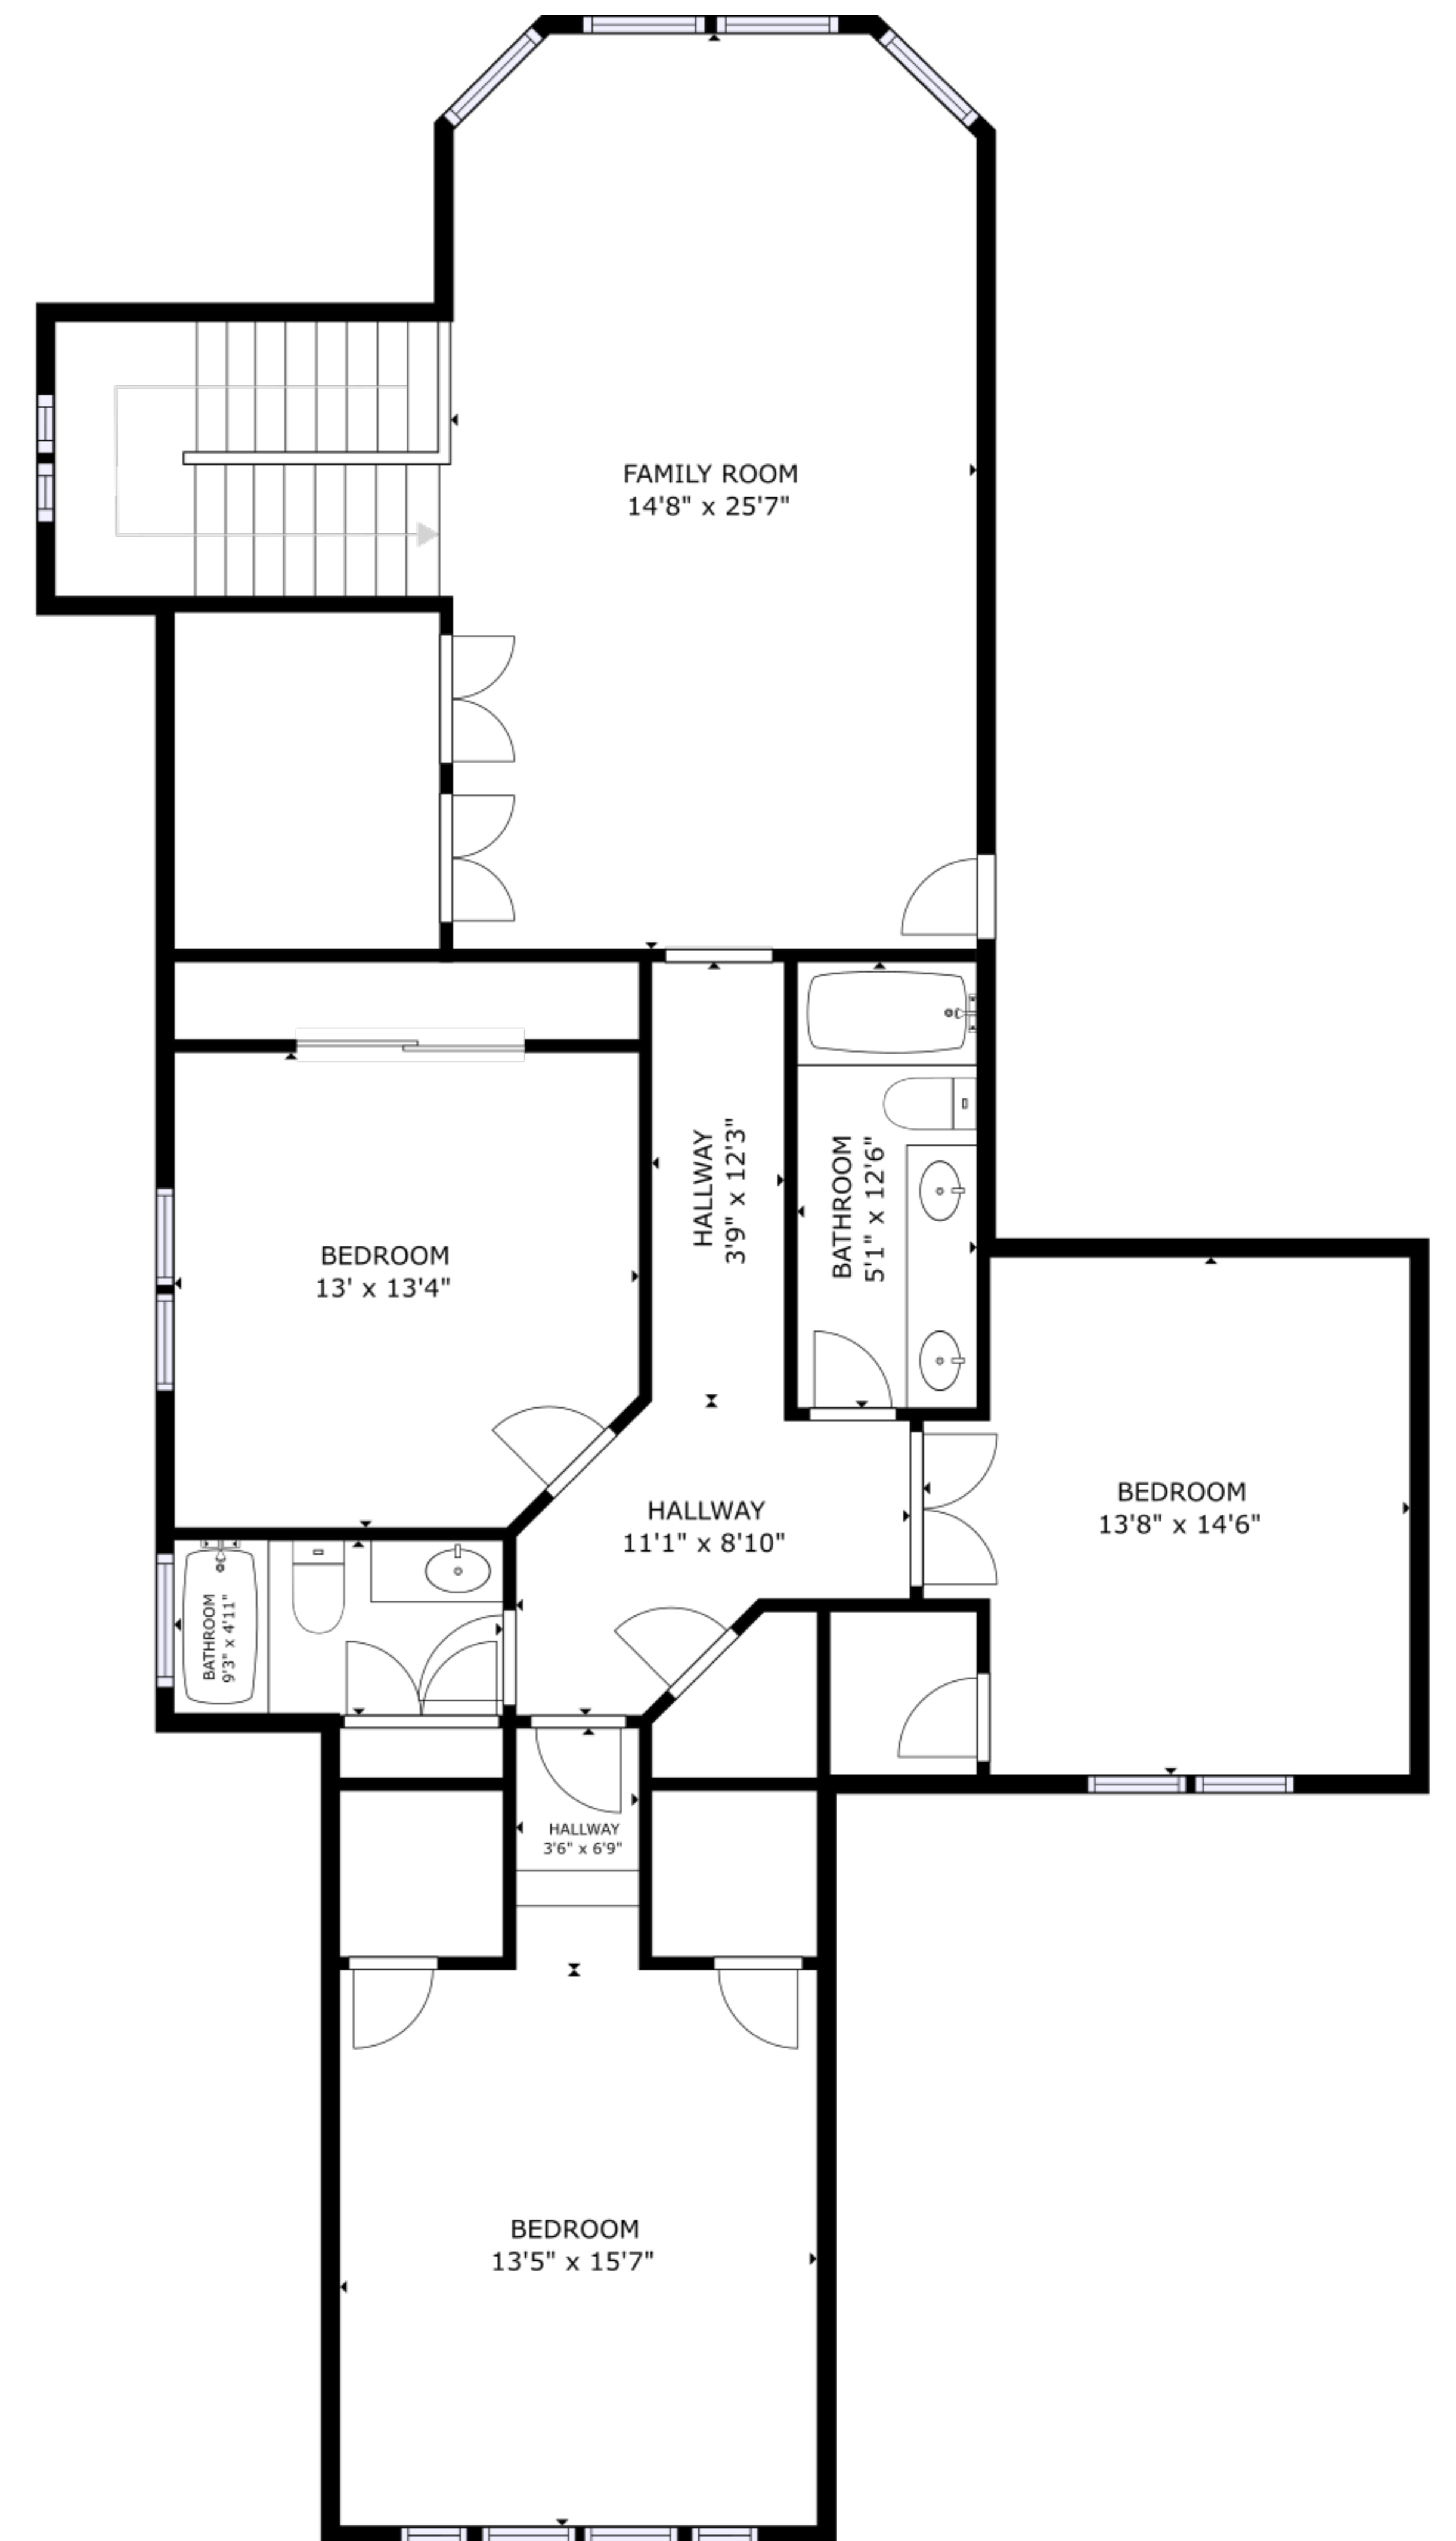

FLOOR 1

FLOOR 2

GROSS INTERNAL AREA
 FLOOR 1: 2531 sq ft, FLOOR 2: 1498 sq ft
 TOTAL: 4029 sq ft
 SIZES AND DIMENSIONS ARE APPROXIMATE, ACTUAL MAY VARY.