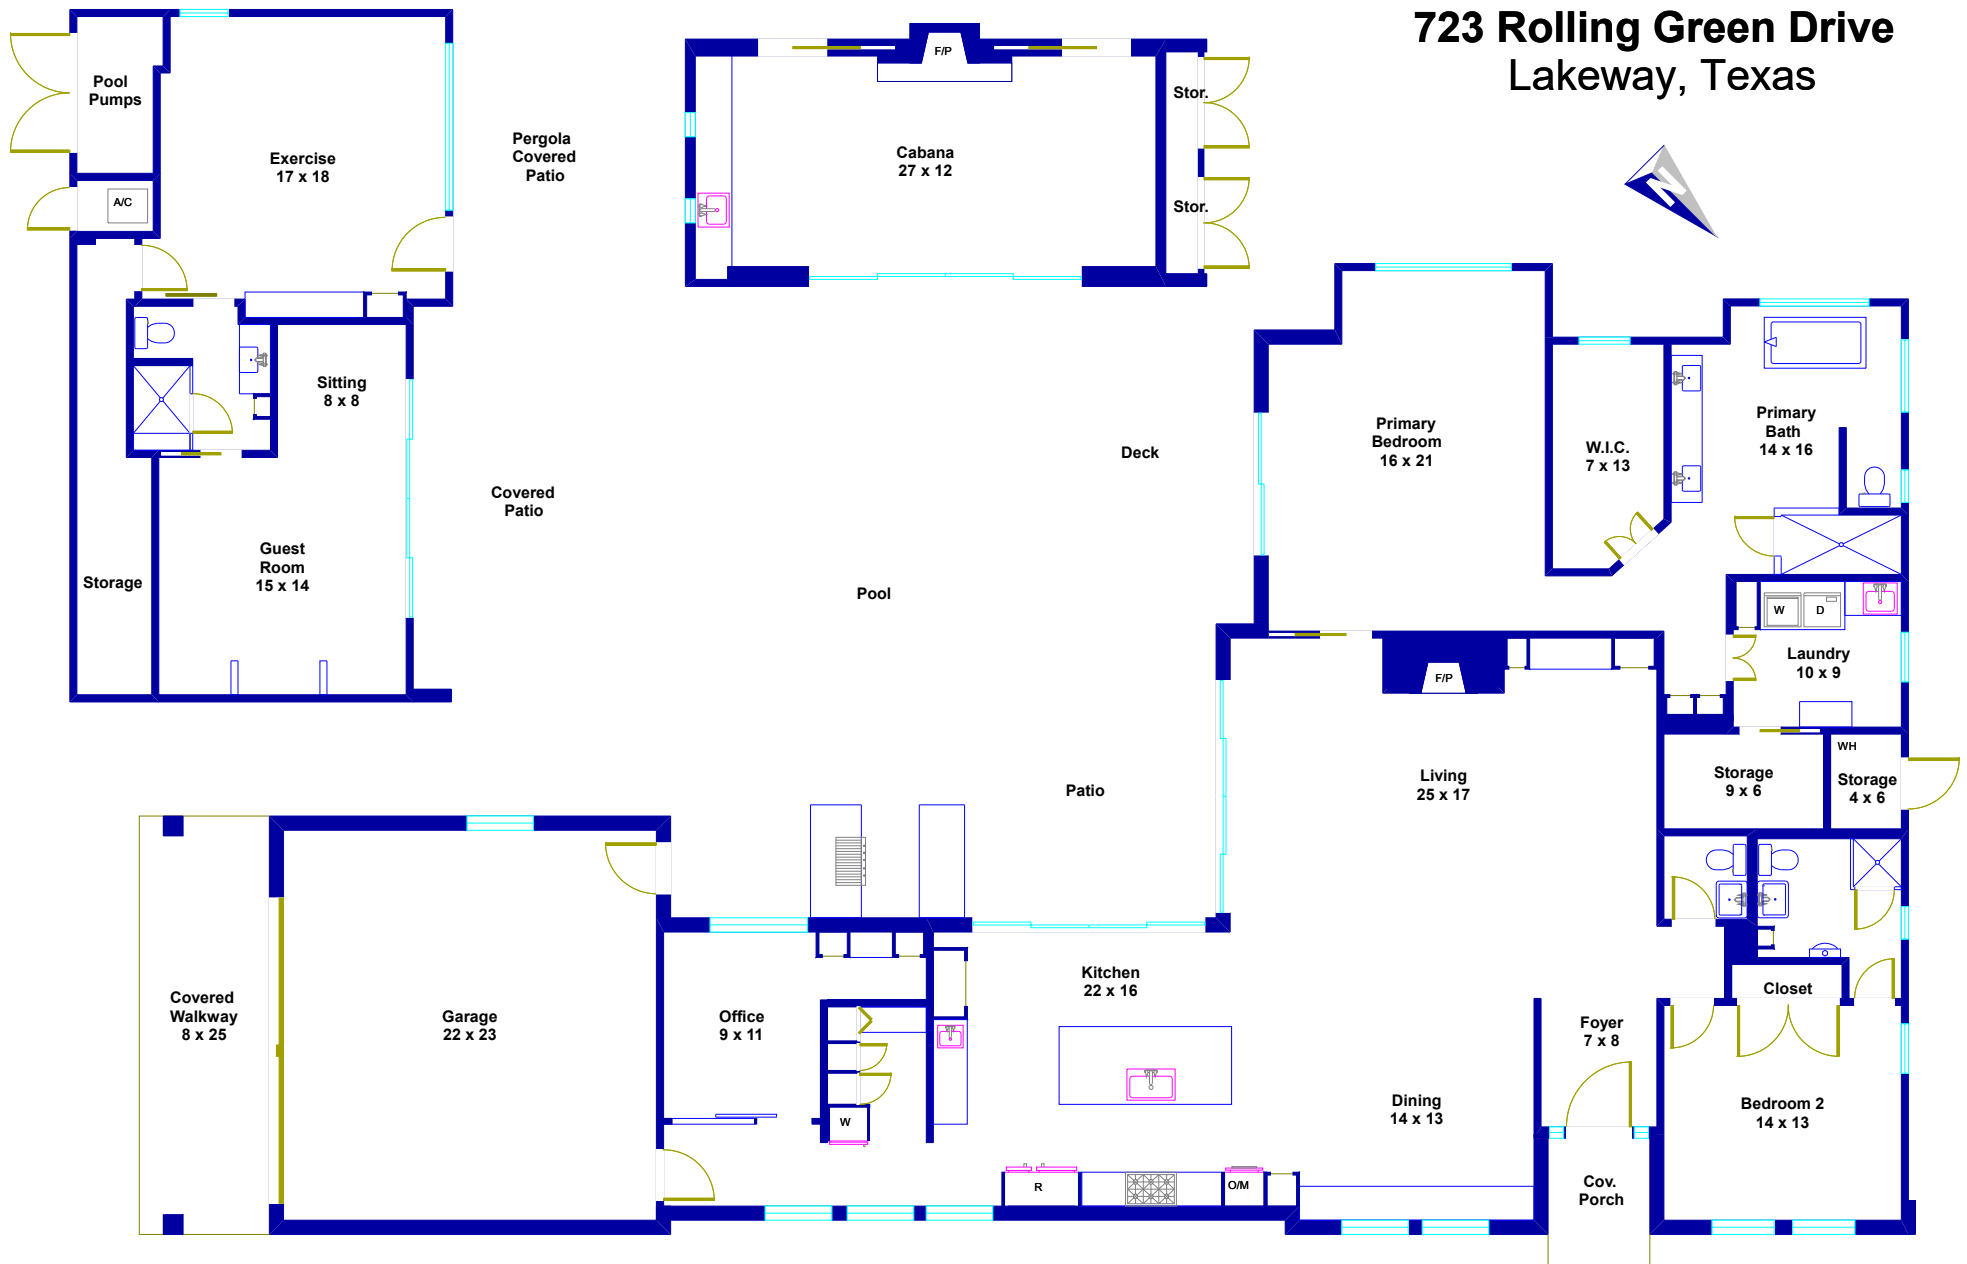

723 Rolling Green Drive Lakeway, Texas

© Floor Plan Graphics LLC 2024. This floor plan is an artistic rendering only. All dimensions are approximate. Floor Plan Graphics LLC and Engel & Völkers make no representation or warranty as to this rendering's accuracy and no measurements or dimensions should be relied upon without independent verification. This floor plan and its respective square footage information and material remain the property of Floor Plan Graphics LLC.