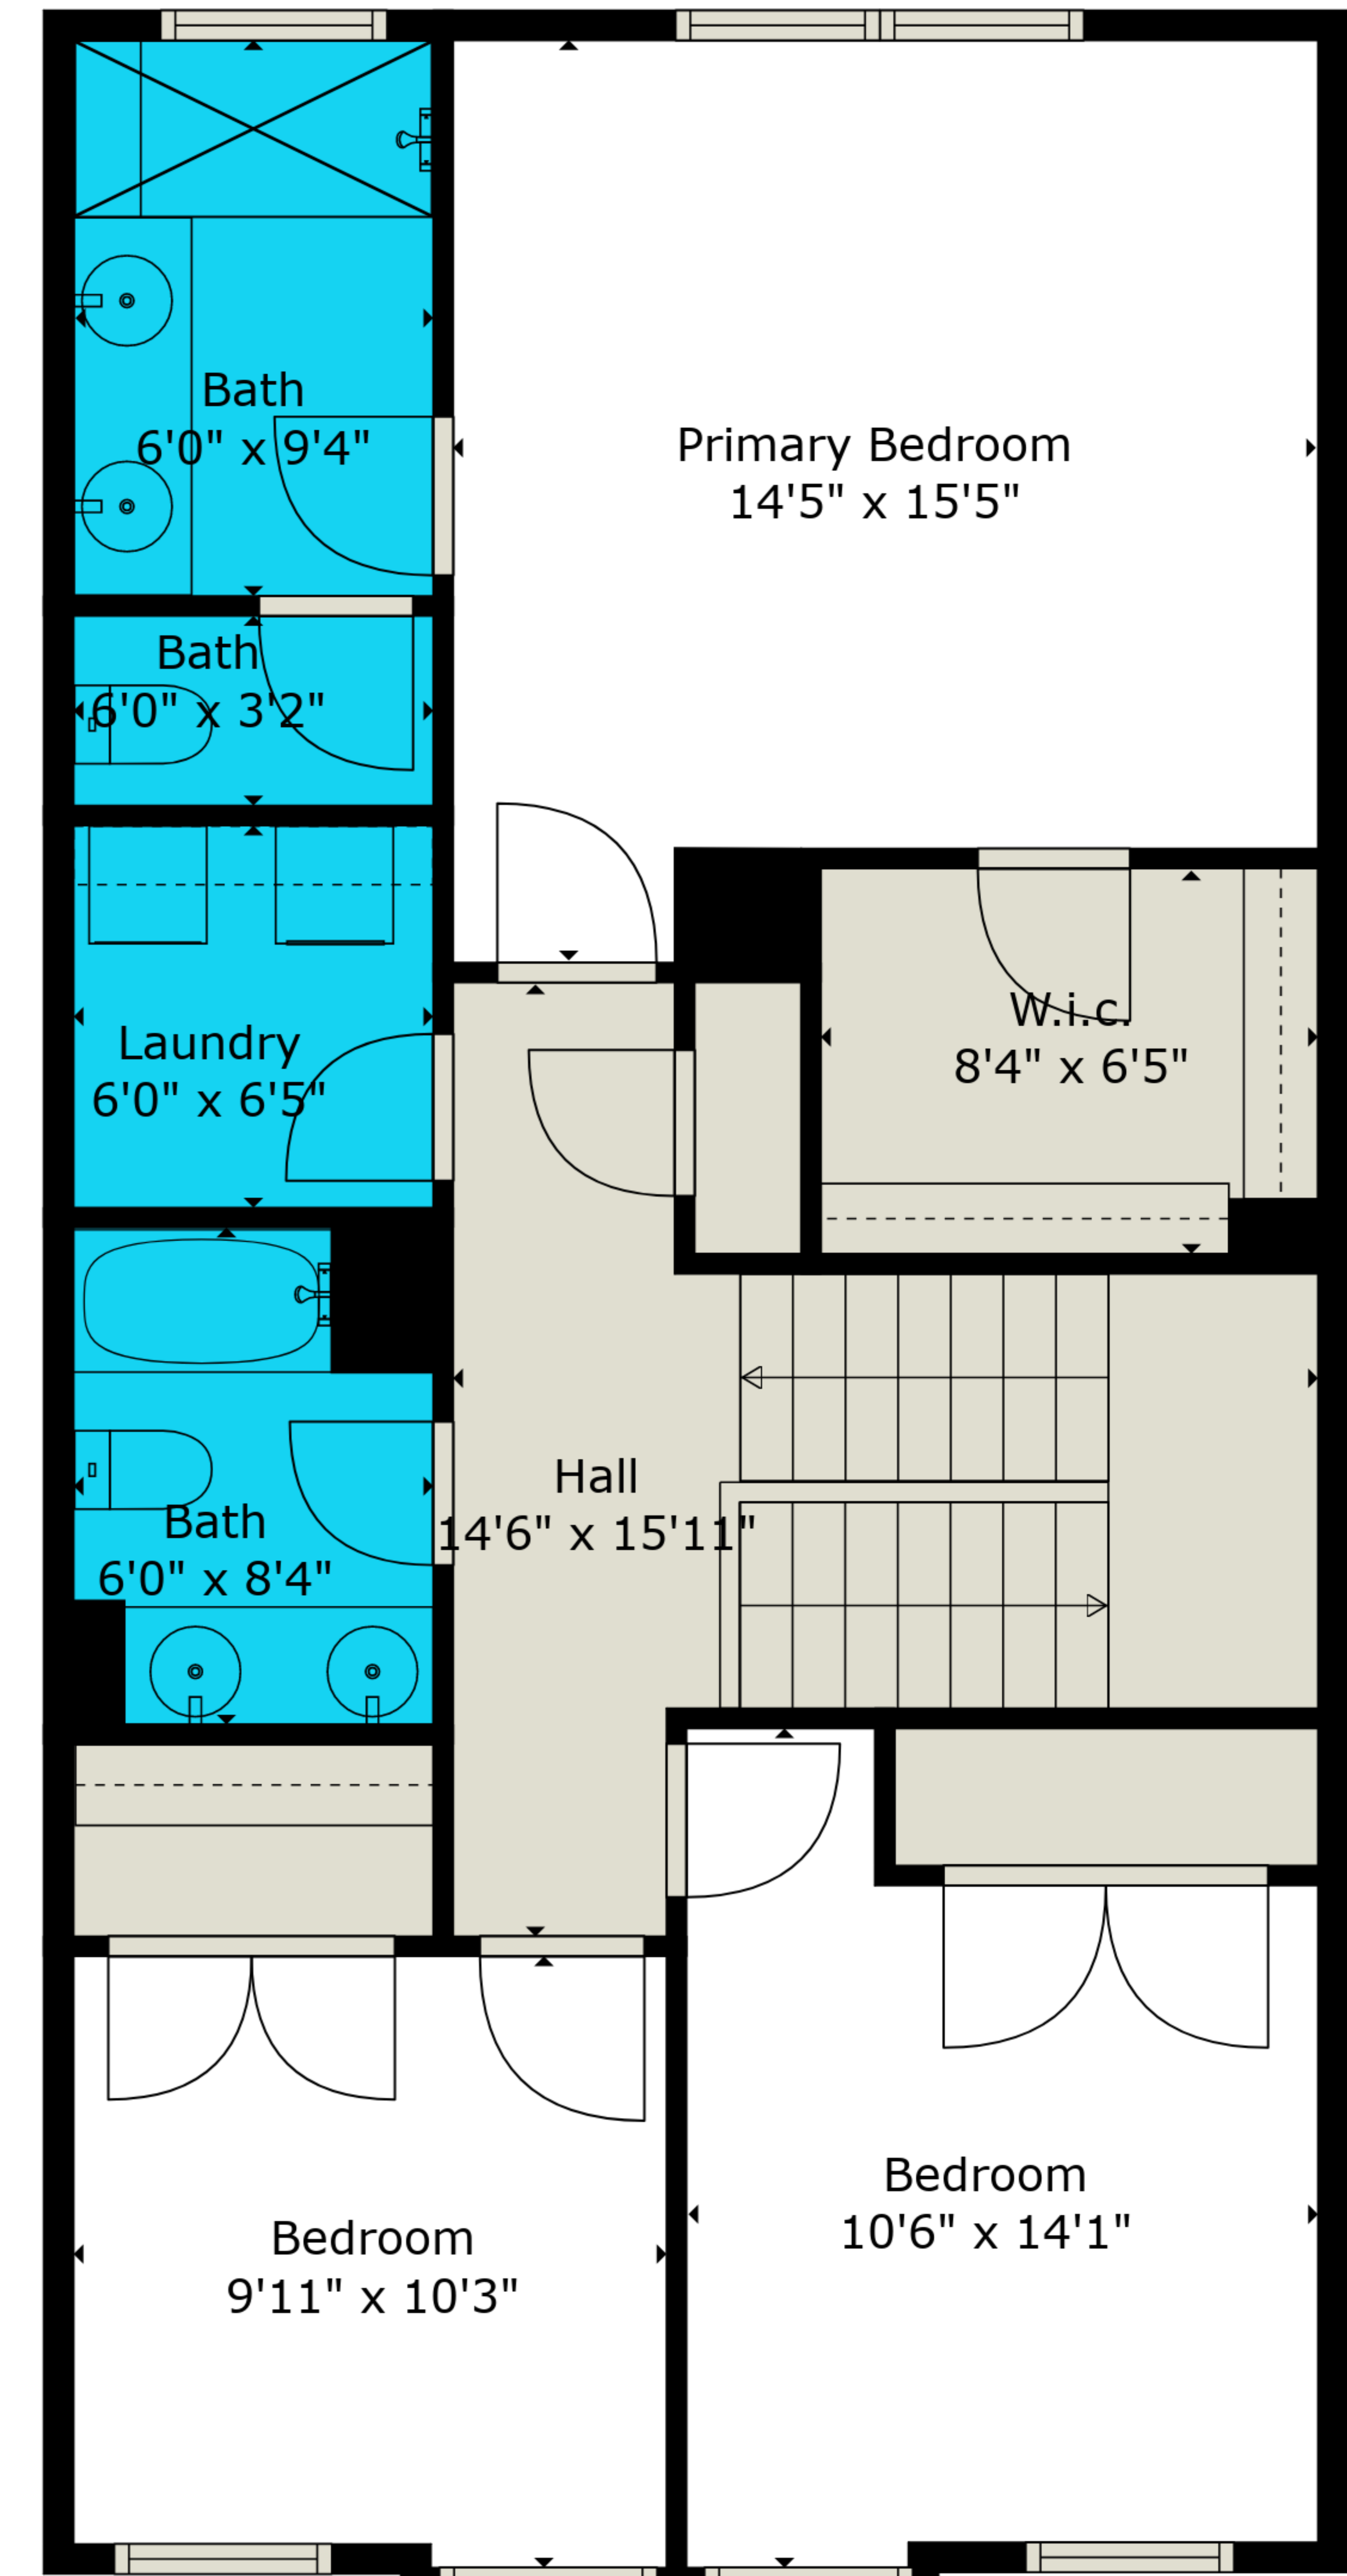

**Estimated areas**

GLA FLOOR 1: 388 sq. ft, excluded 536 sq. ft  
 GLA FLOOR 2: 857 sq. ft, excluded 64 sq. ft  
 GLA FLOOR 3: 919 sq. ft, excluded 0 sq. ft  
 Total GLA 2164 sq. ft, total scanned area 2764 sq. ft

Floor 1

Floor 2

Floor 3

**Estimated areas**

GLA FLOOR 1: 388 sq. ft, excluded 536 sq. ft  
 GLA FLOOR 2: 857 sq. ft, excluded 64 sq. ft  
 GLA FLOOR 3: 919 sq. ft, excluded 0 sq. ft  
 Total GLA 2164 sq. ft, total scanned area 2764 sq. ft