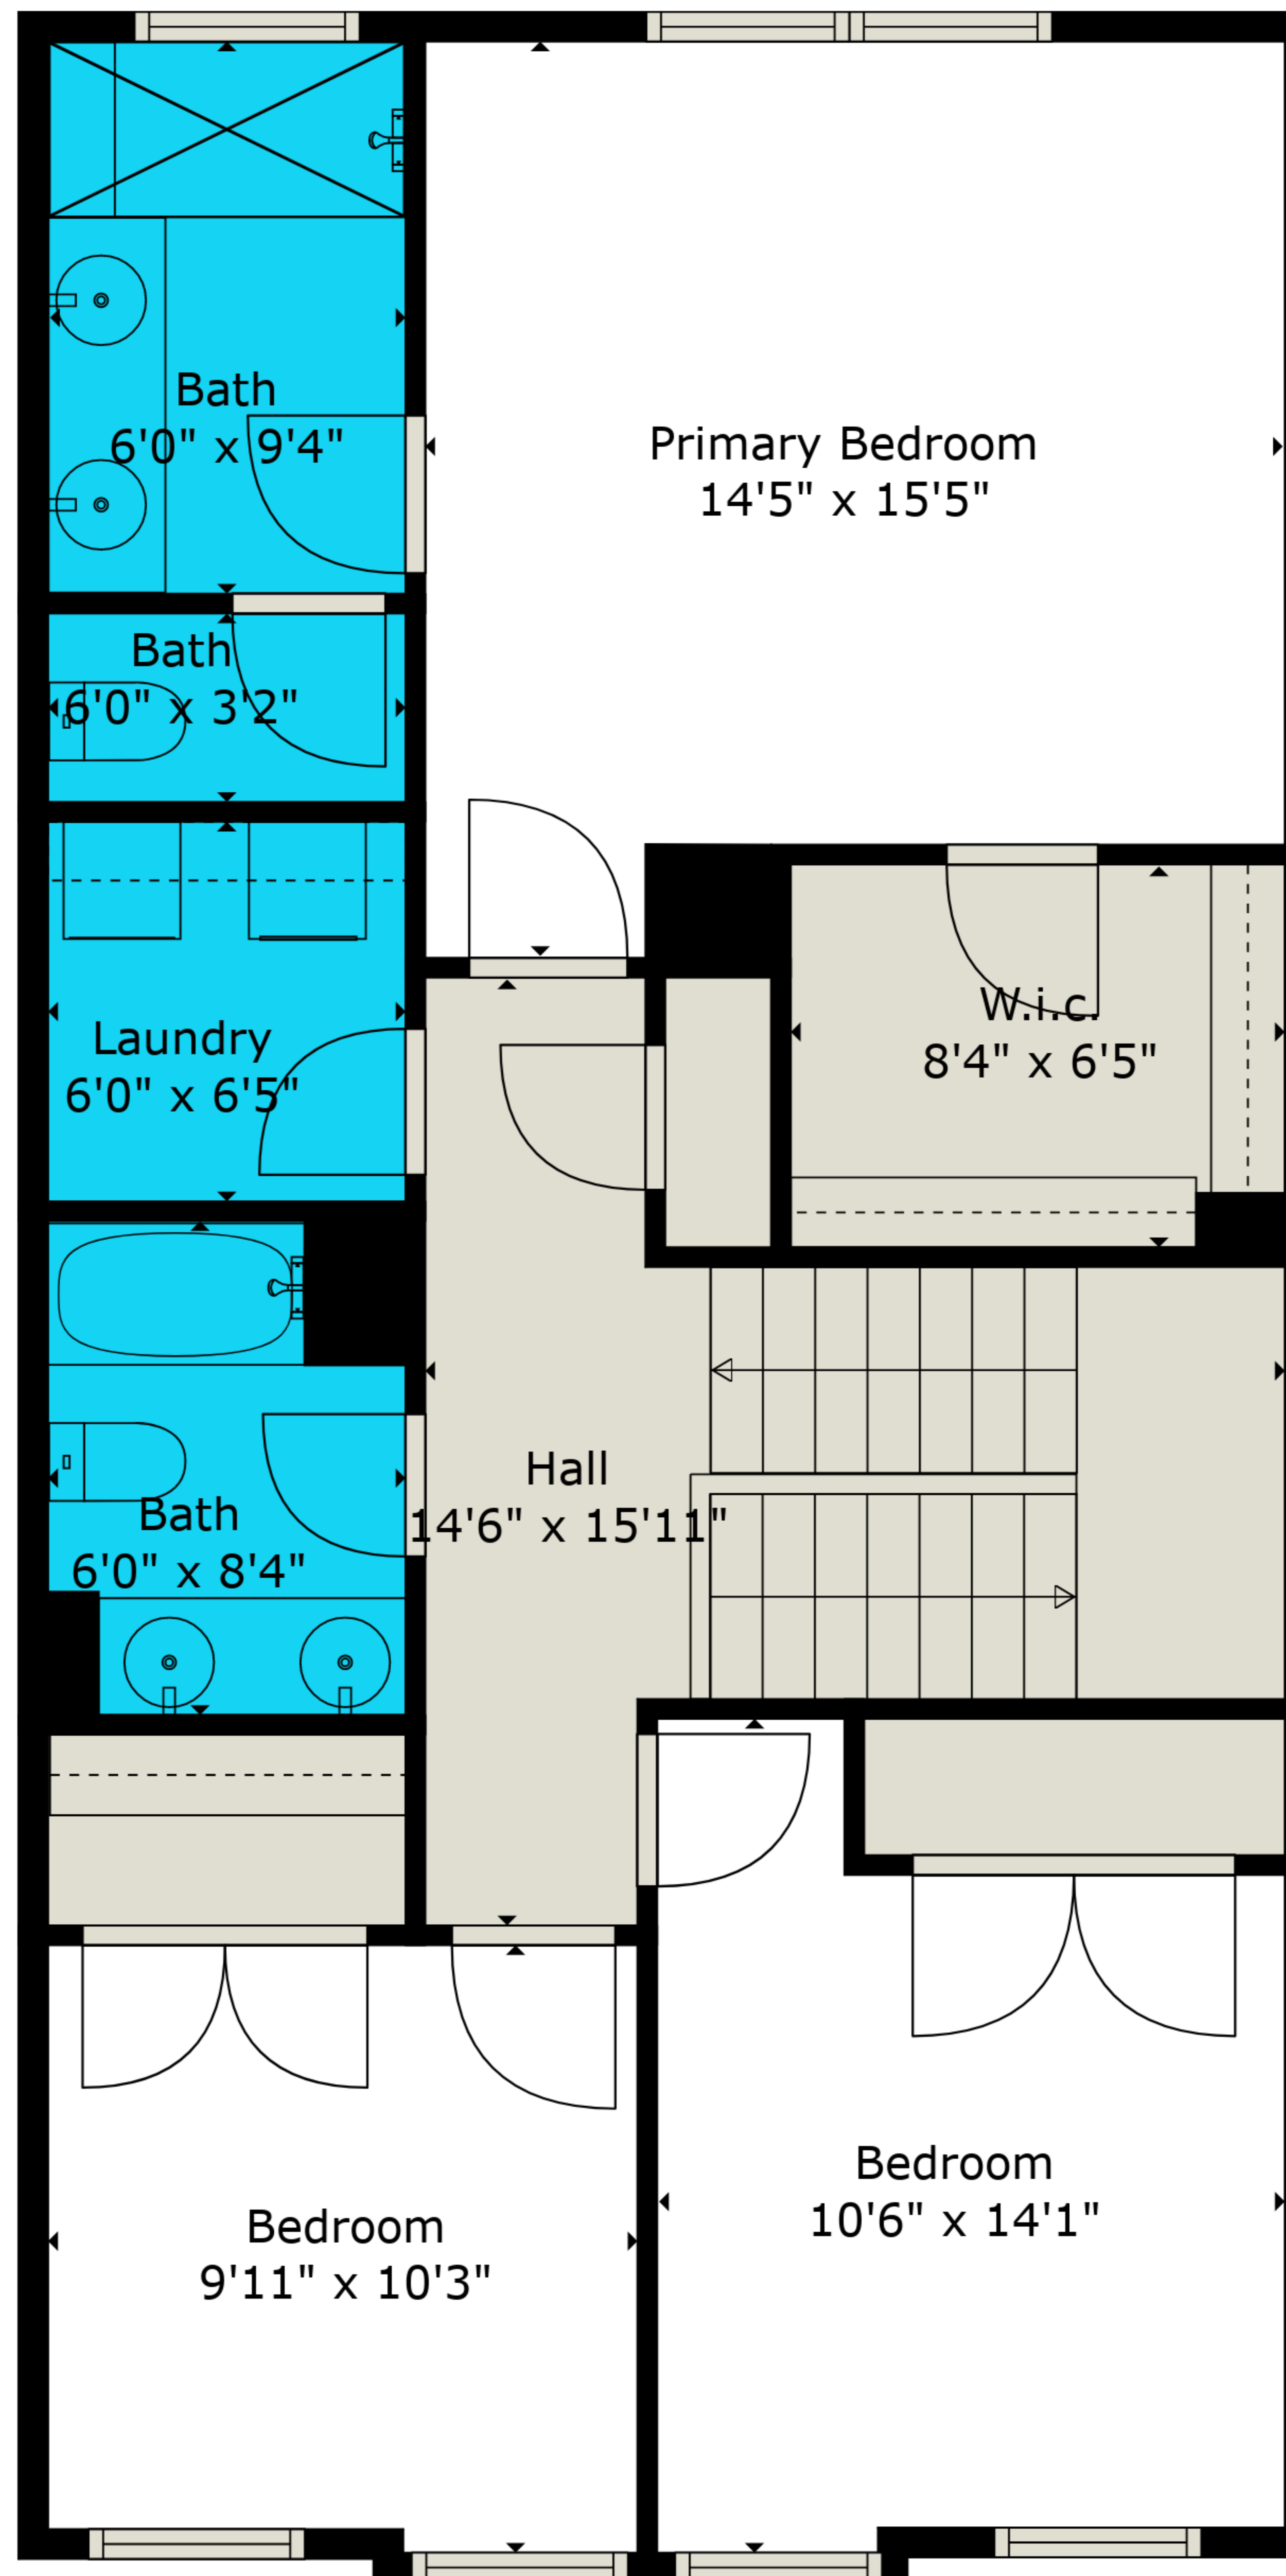

**Estimated areas**

GLA FLOOR 1: 388 sq. ft, excluded 536 sq. ft  
 GLA FLOOR 2: 857 sq. ft, excluded 64 sq. ft  
 GLA FLOOR 3: 919 sq. ft, excluded 0 sq. ft  
 Total GLA 2164 sq. ft, total scanned area 2764 sq. ft

Floor 1

Floor 2

Floor 3

**Estimated areas**

GLA FLOOR 1: 388 sq. ft, excluded 536 sq. ft  
 GLA FLOOR 2: 857 sq. ft, excluded 64 sq. ft  
 GLA FLOOR 3: 919 sq. ft, excluded 0 sq. ft  
 Total GLA 2164 sq. ft, total scanned area 2764 sq. ft