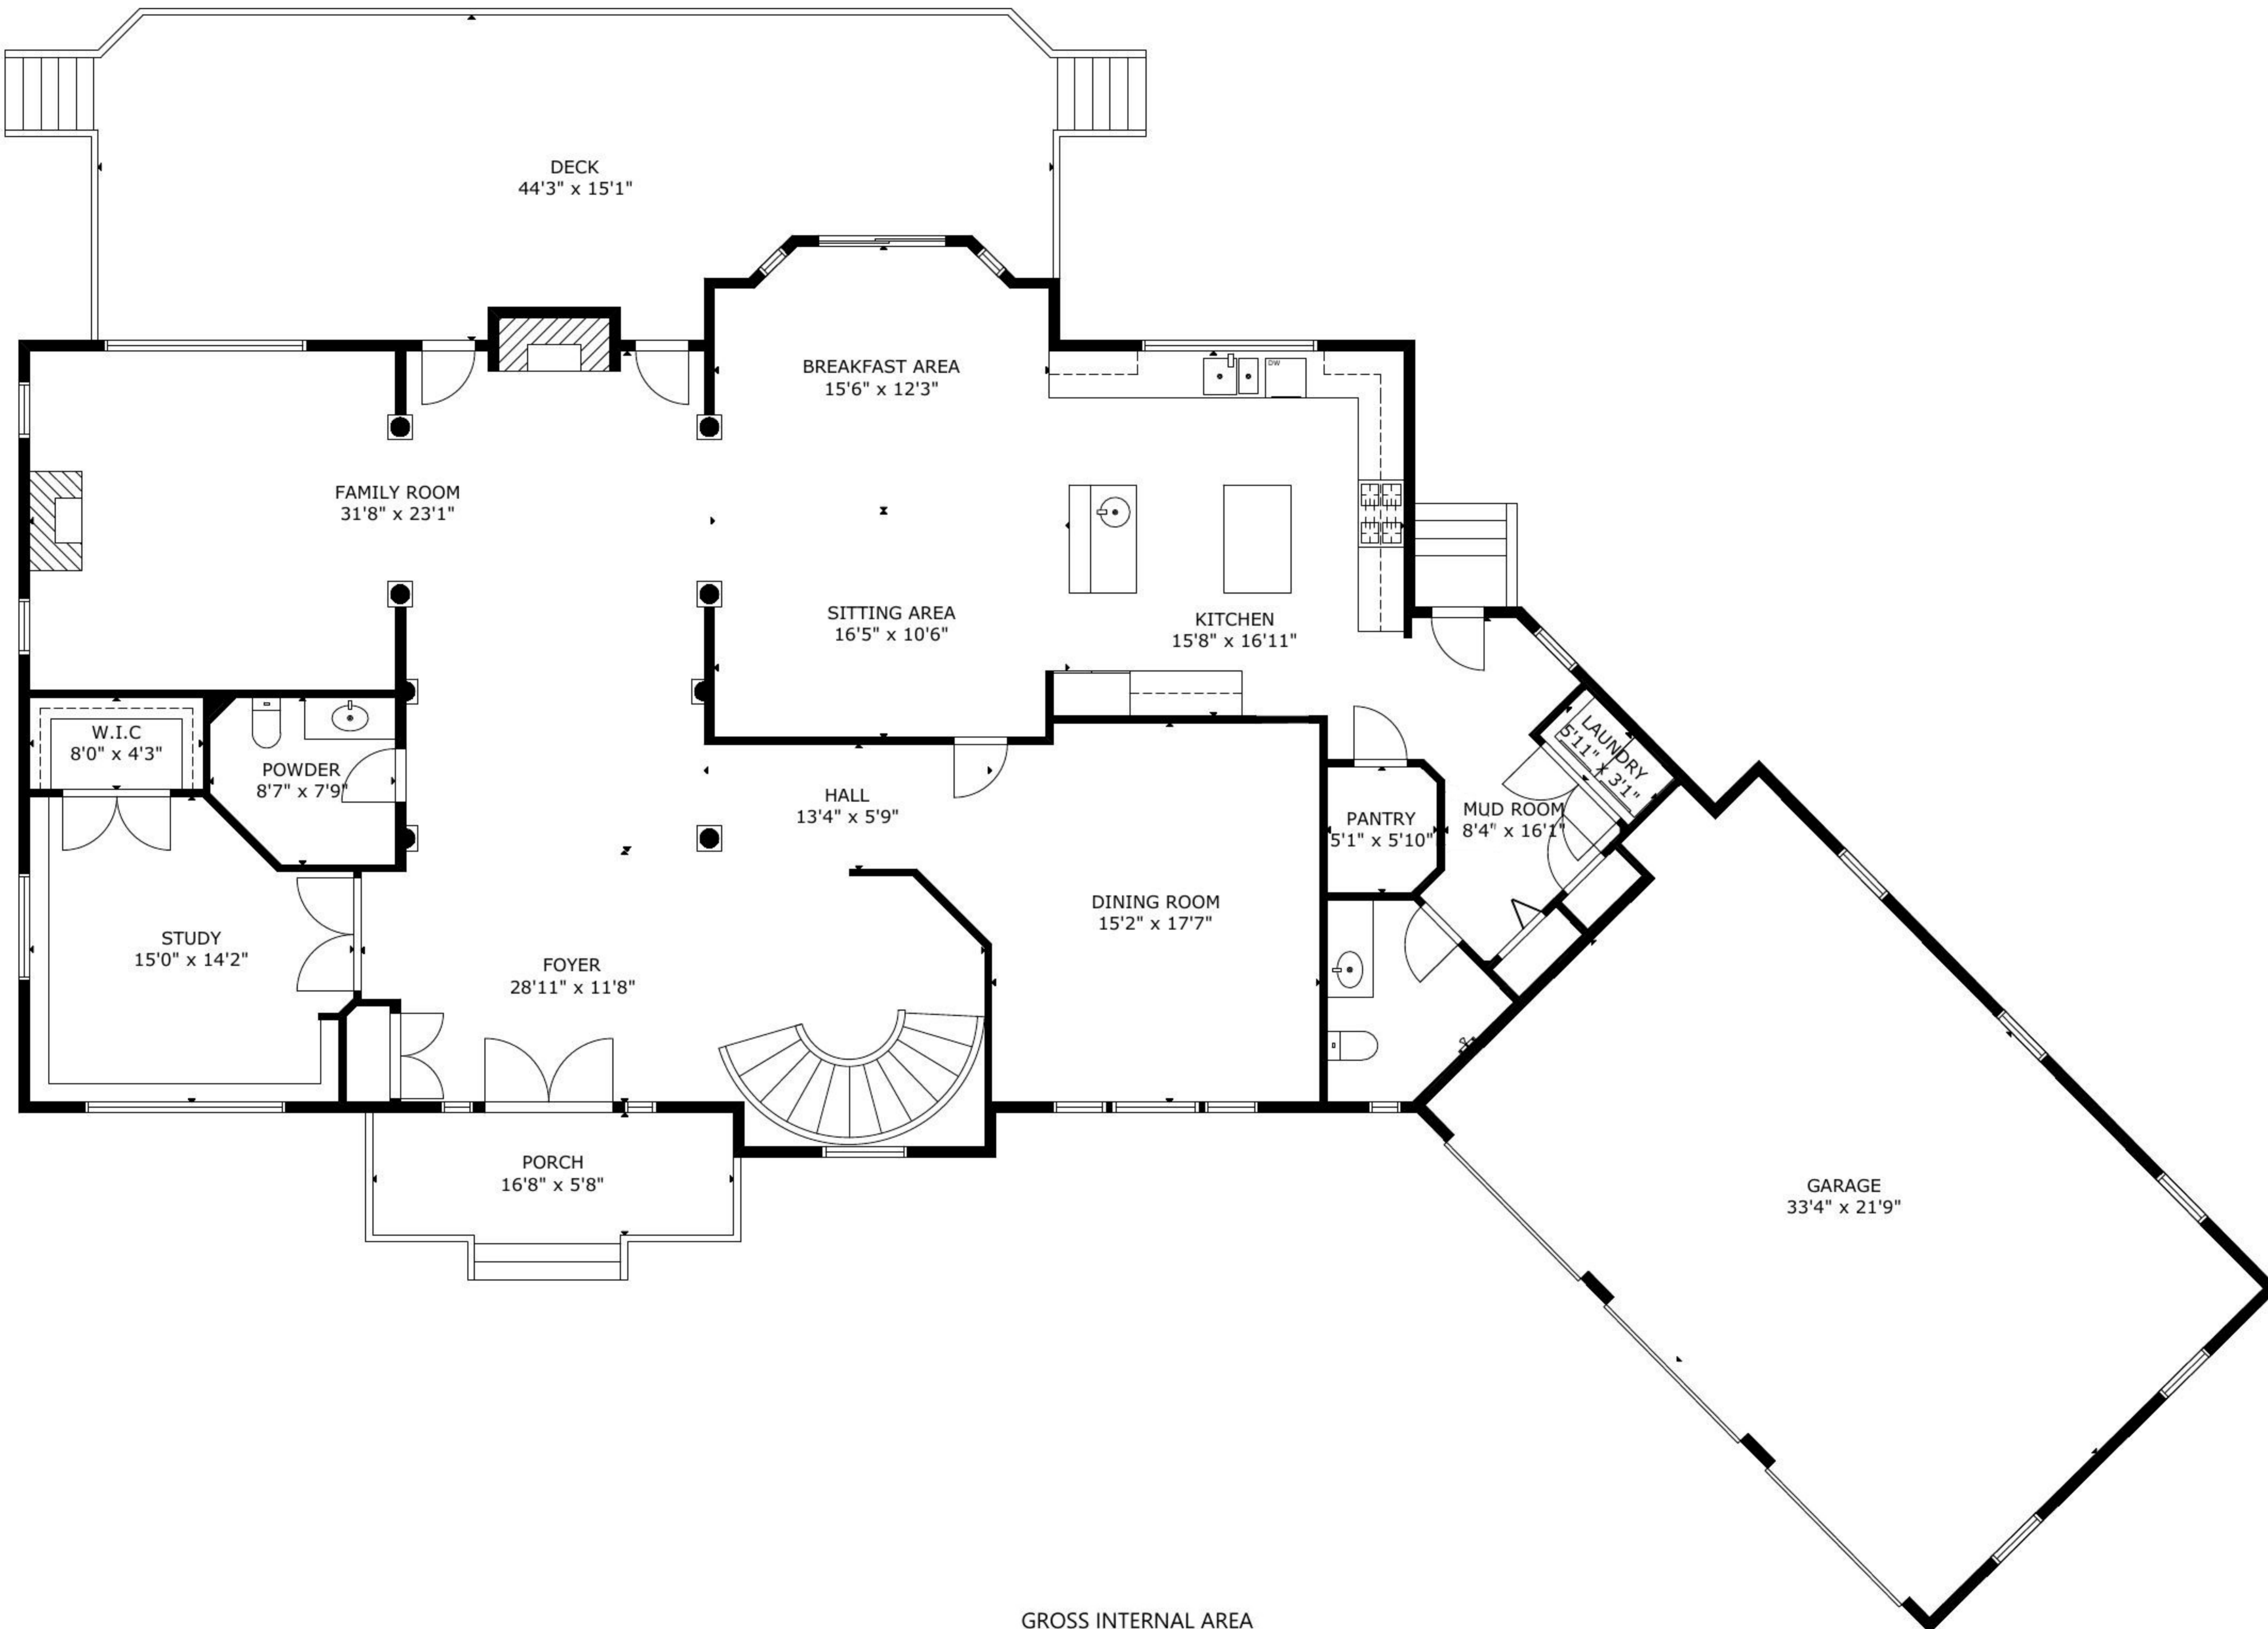

4 Hall Road - Chester, NJ

GROSS INTERNAL AREA
TOTAL: 8,059 sq ft

FLOOR 1: 2,482 sq ft, FLOOR 2: 3,044 sq ft, BASEMENT: 2,533 sq ft
EXCLUDED AREAS: GARAGE: 732 sq ft, DECK: 585 sq ft, PORCH: 94 sq ft
SIZE AND DIMENSIONS ARE APPROXIMATE, ACTUAL MAY VARY

4 Hall Road - Chester

GROSS INTERNAL AREA

TOTAL: 8,059 sq ft

FLOOR 1: 2,482 sq ft, FLOOR 2: 3,044 sq ft, BASEMENT: 2,533 sq ft

EXCLUDED AREAS: GARAGE: 732 sq ft, DECK: 585 sq ft, PORCH: 94 sq ft

SIZE AND DIMENSIONS ARE APPROXIMATE, ACTUAL MAY VARY