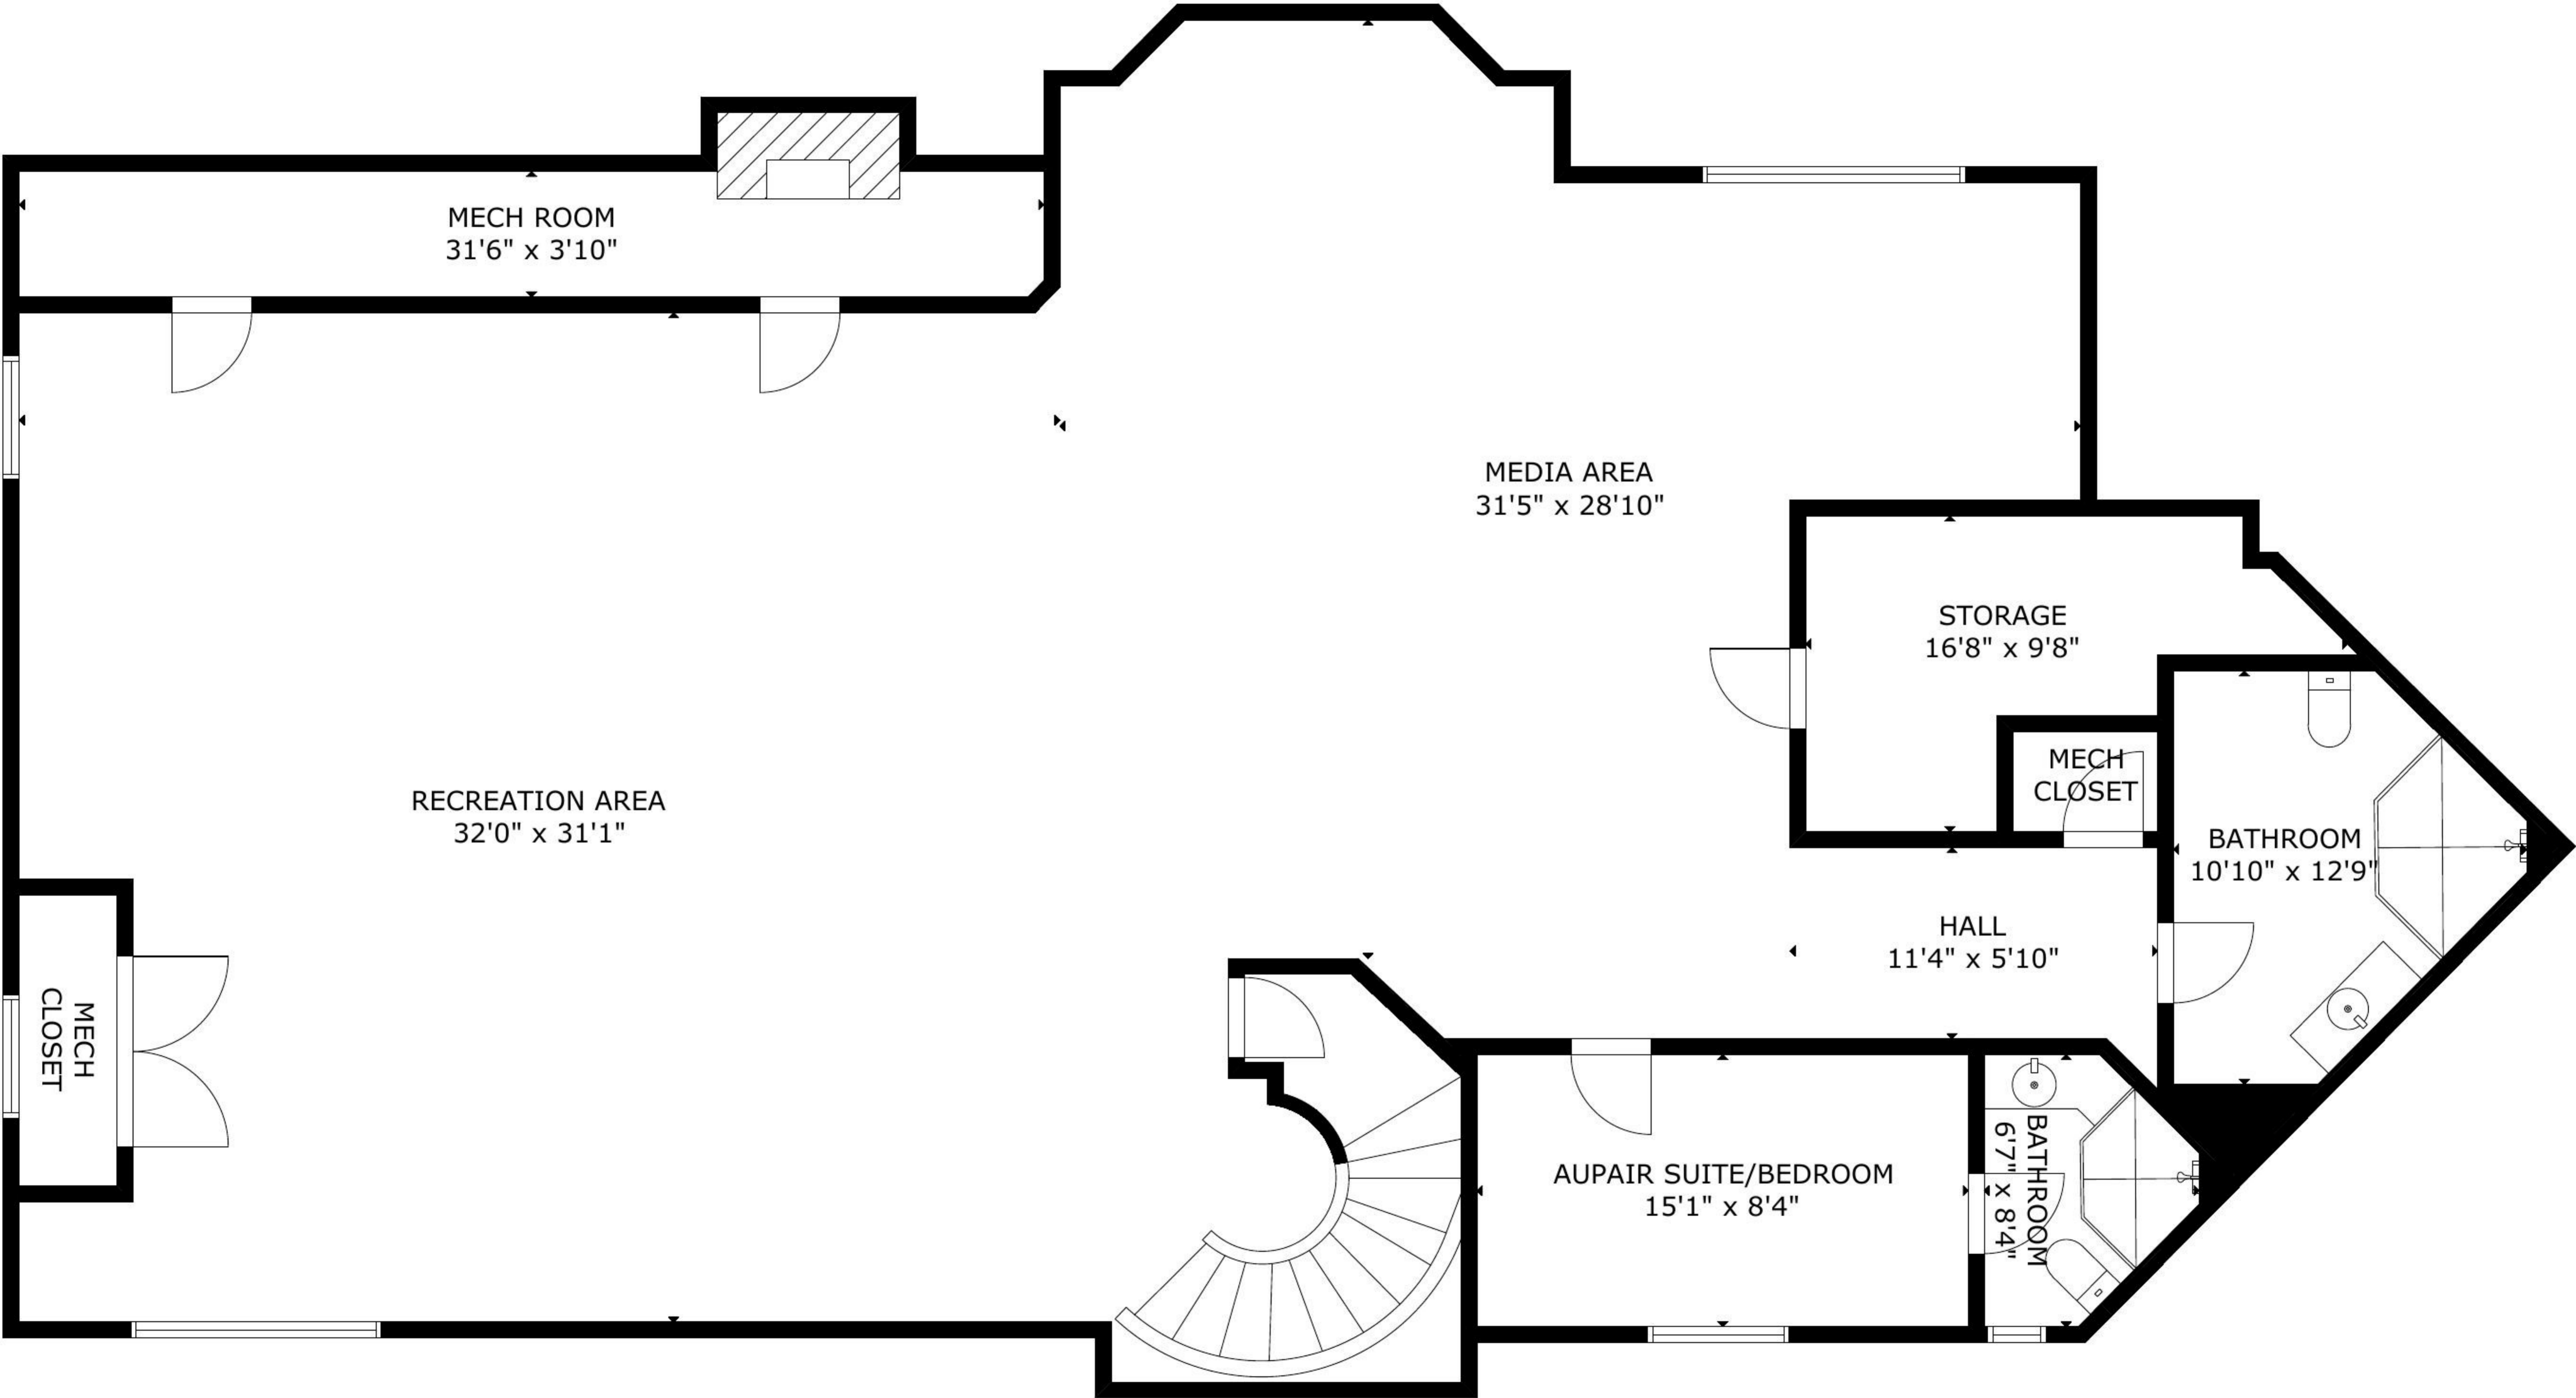

4 Hall Road - Chester, NJ

GROSS INTERNAL AREA
TOTAL: 8,059 sq ft

FLOOR 1: 2,482 sq ft, FLOOR 2: 3,044 sq ft, BASEMENT: 2,533 sq ft
EXCLUDED AREAS: GARAGE: 732 sq ft, DECK: 585 sq ft, PORCH: 94 sq ft
SIZE AND DIMENSIONS ARE APPROXIMATE, ACTUAL MAY VARY

4 Hall Road - Chester

GROSS INTERNAL AREA

TOTAL: 8,059 sq ft

FLOOR 1: 2,482 sq ft, FLOOR 2: 3,044 sq ft, BASEMENT: 2,533 sq ft

EXCLUDED AREAS: GARAGE: 732 sq ft, DECK: 585 sq ft, PORCH: 94 sq ft

SIZE AND DIMENSIONS ARE APPROXIMATE, ACTUAL MAY VARY