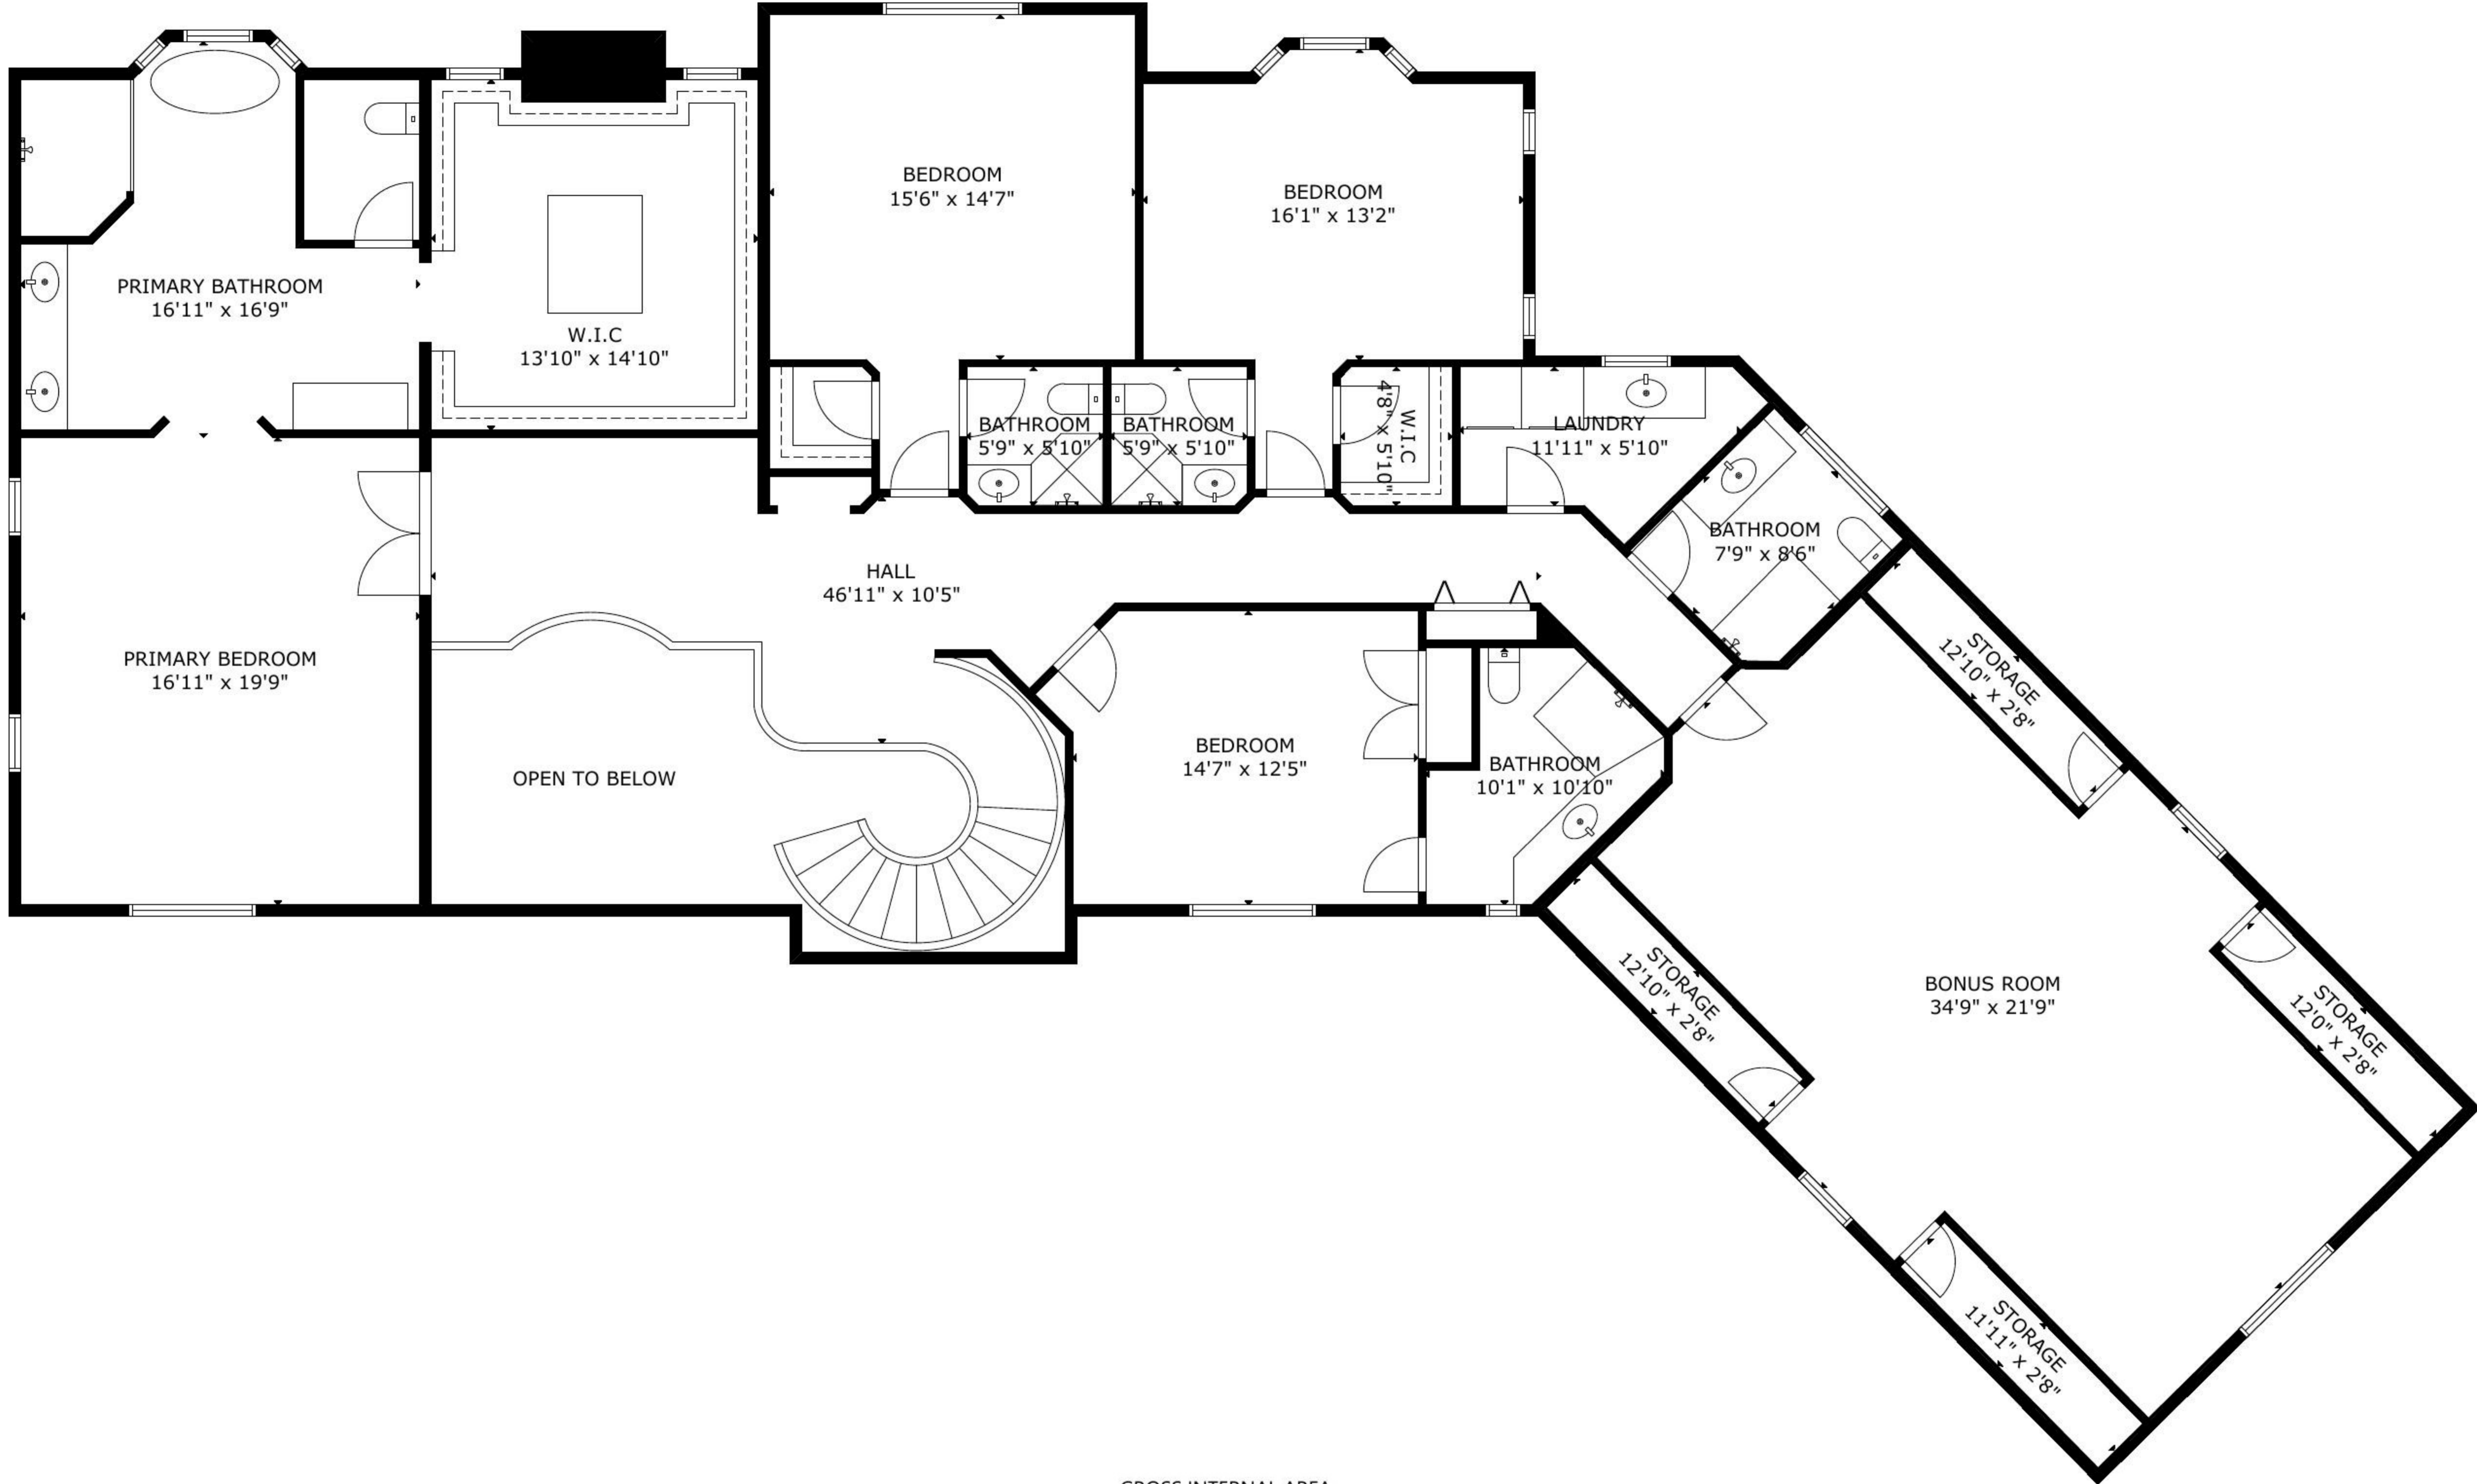

4 Hall Road - Chester, NJ

GROSS INTERNAL AREA
TOTAL: 8,059 sq ft

FLOOR 1: 2,482 sq ft, FLOOR 2: 3,044 sq ft, BASEMENT: 2,533 sq ft
EXCLUDED AREAS: GARAGE: 732 sq ft, DECK: 585 sq ft, PORCH: 94 sq ft
SIZE AND DIMENSIONS ARE APPROXIMATE, ACTUAL MAY VARY

4 Hall Road - Chester

GROSS INTERNAL AREA

TOTAL: 8,059 sq ft

FLOOR 1: 2,482 sq ft, FLOOR 2: 3,044 sq ft, BASEMENT: 2,533 sq ft

EXCLUDED AREAS: GARAGE: 732 sq ft, DECK: 585 sq ft, PORCH: 94 sq ft

SIZE AND DIMENSIONS ARE APPROXIMATE, ACTUAL MAY VARY