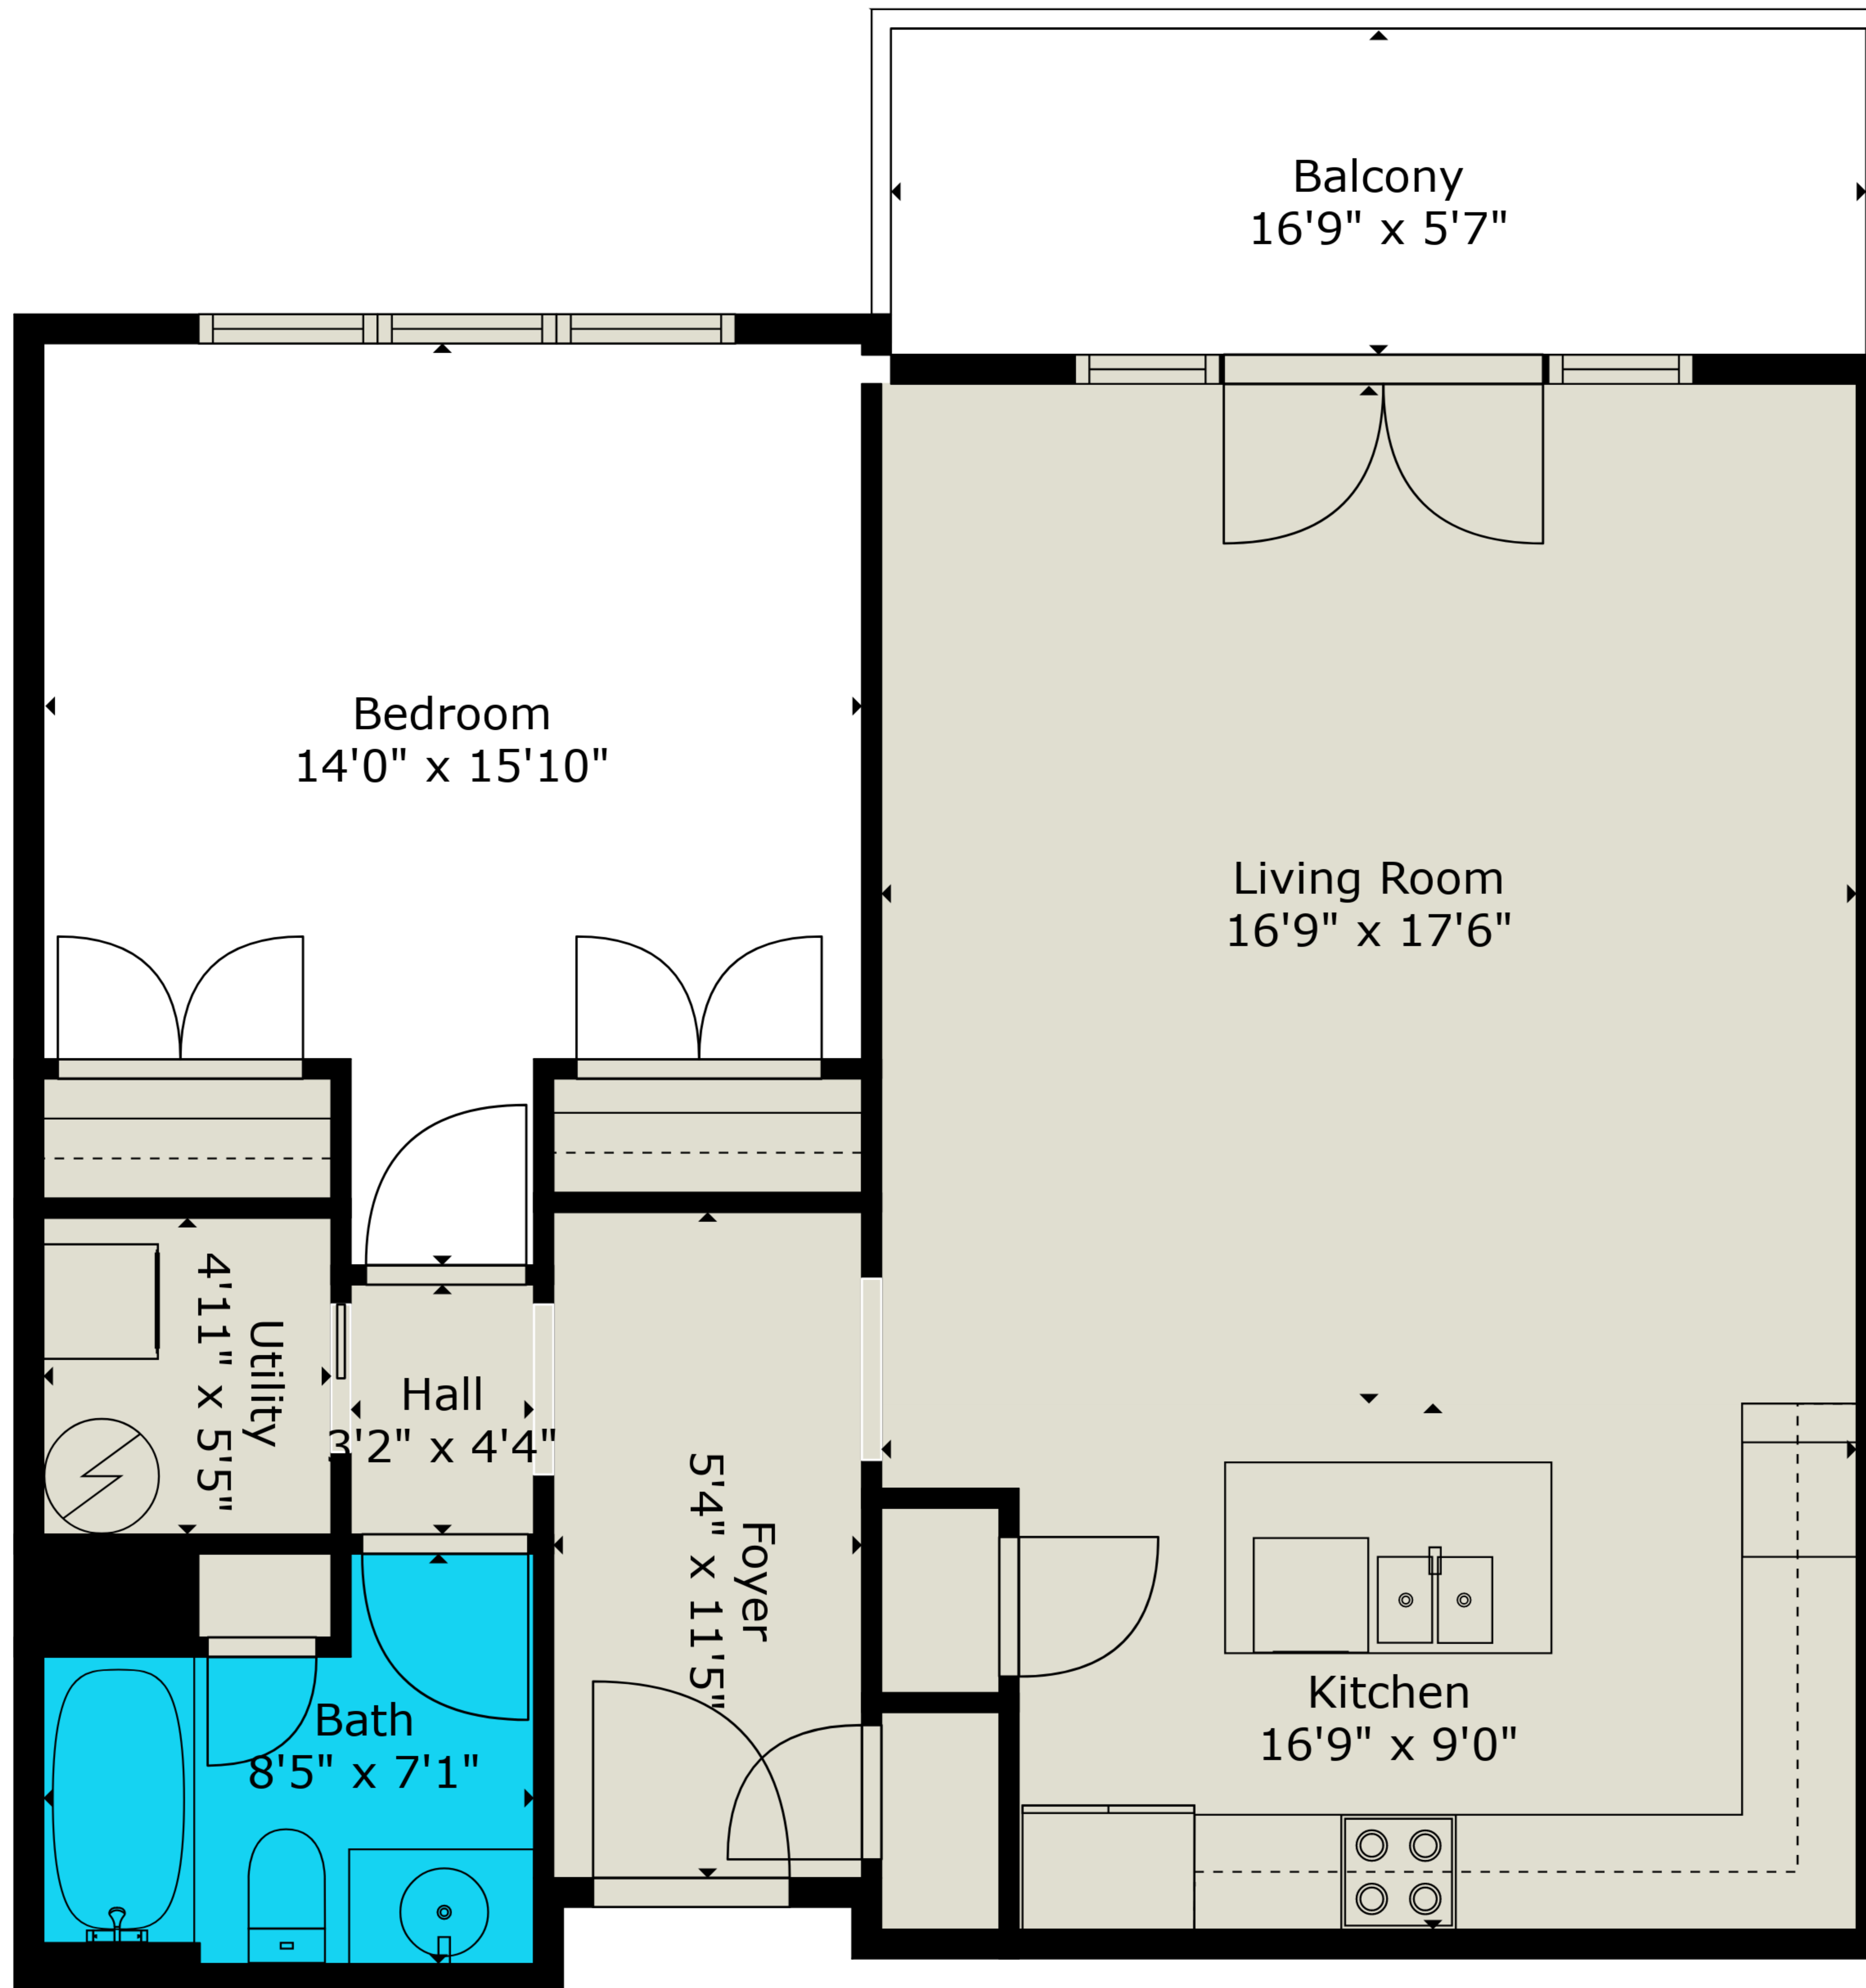

ESTIMATED AREAS

GLA FLOOR 1: 898 sq. ft EXCLUDED AREAS 94 sq. ft
 Total GLA 898 sq. ft, total area 992 sq. ft

Measurements Are Deemed Reliable But Not Guaranteed. Final Square Footage Should Be Provided By Appraiser.